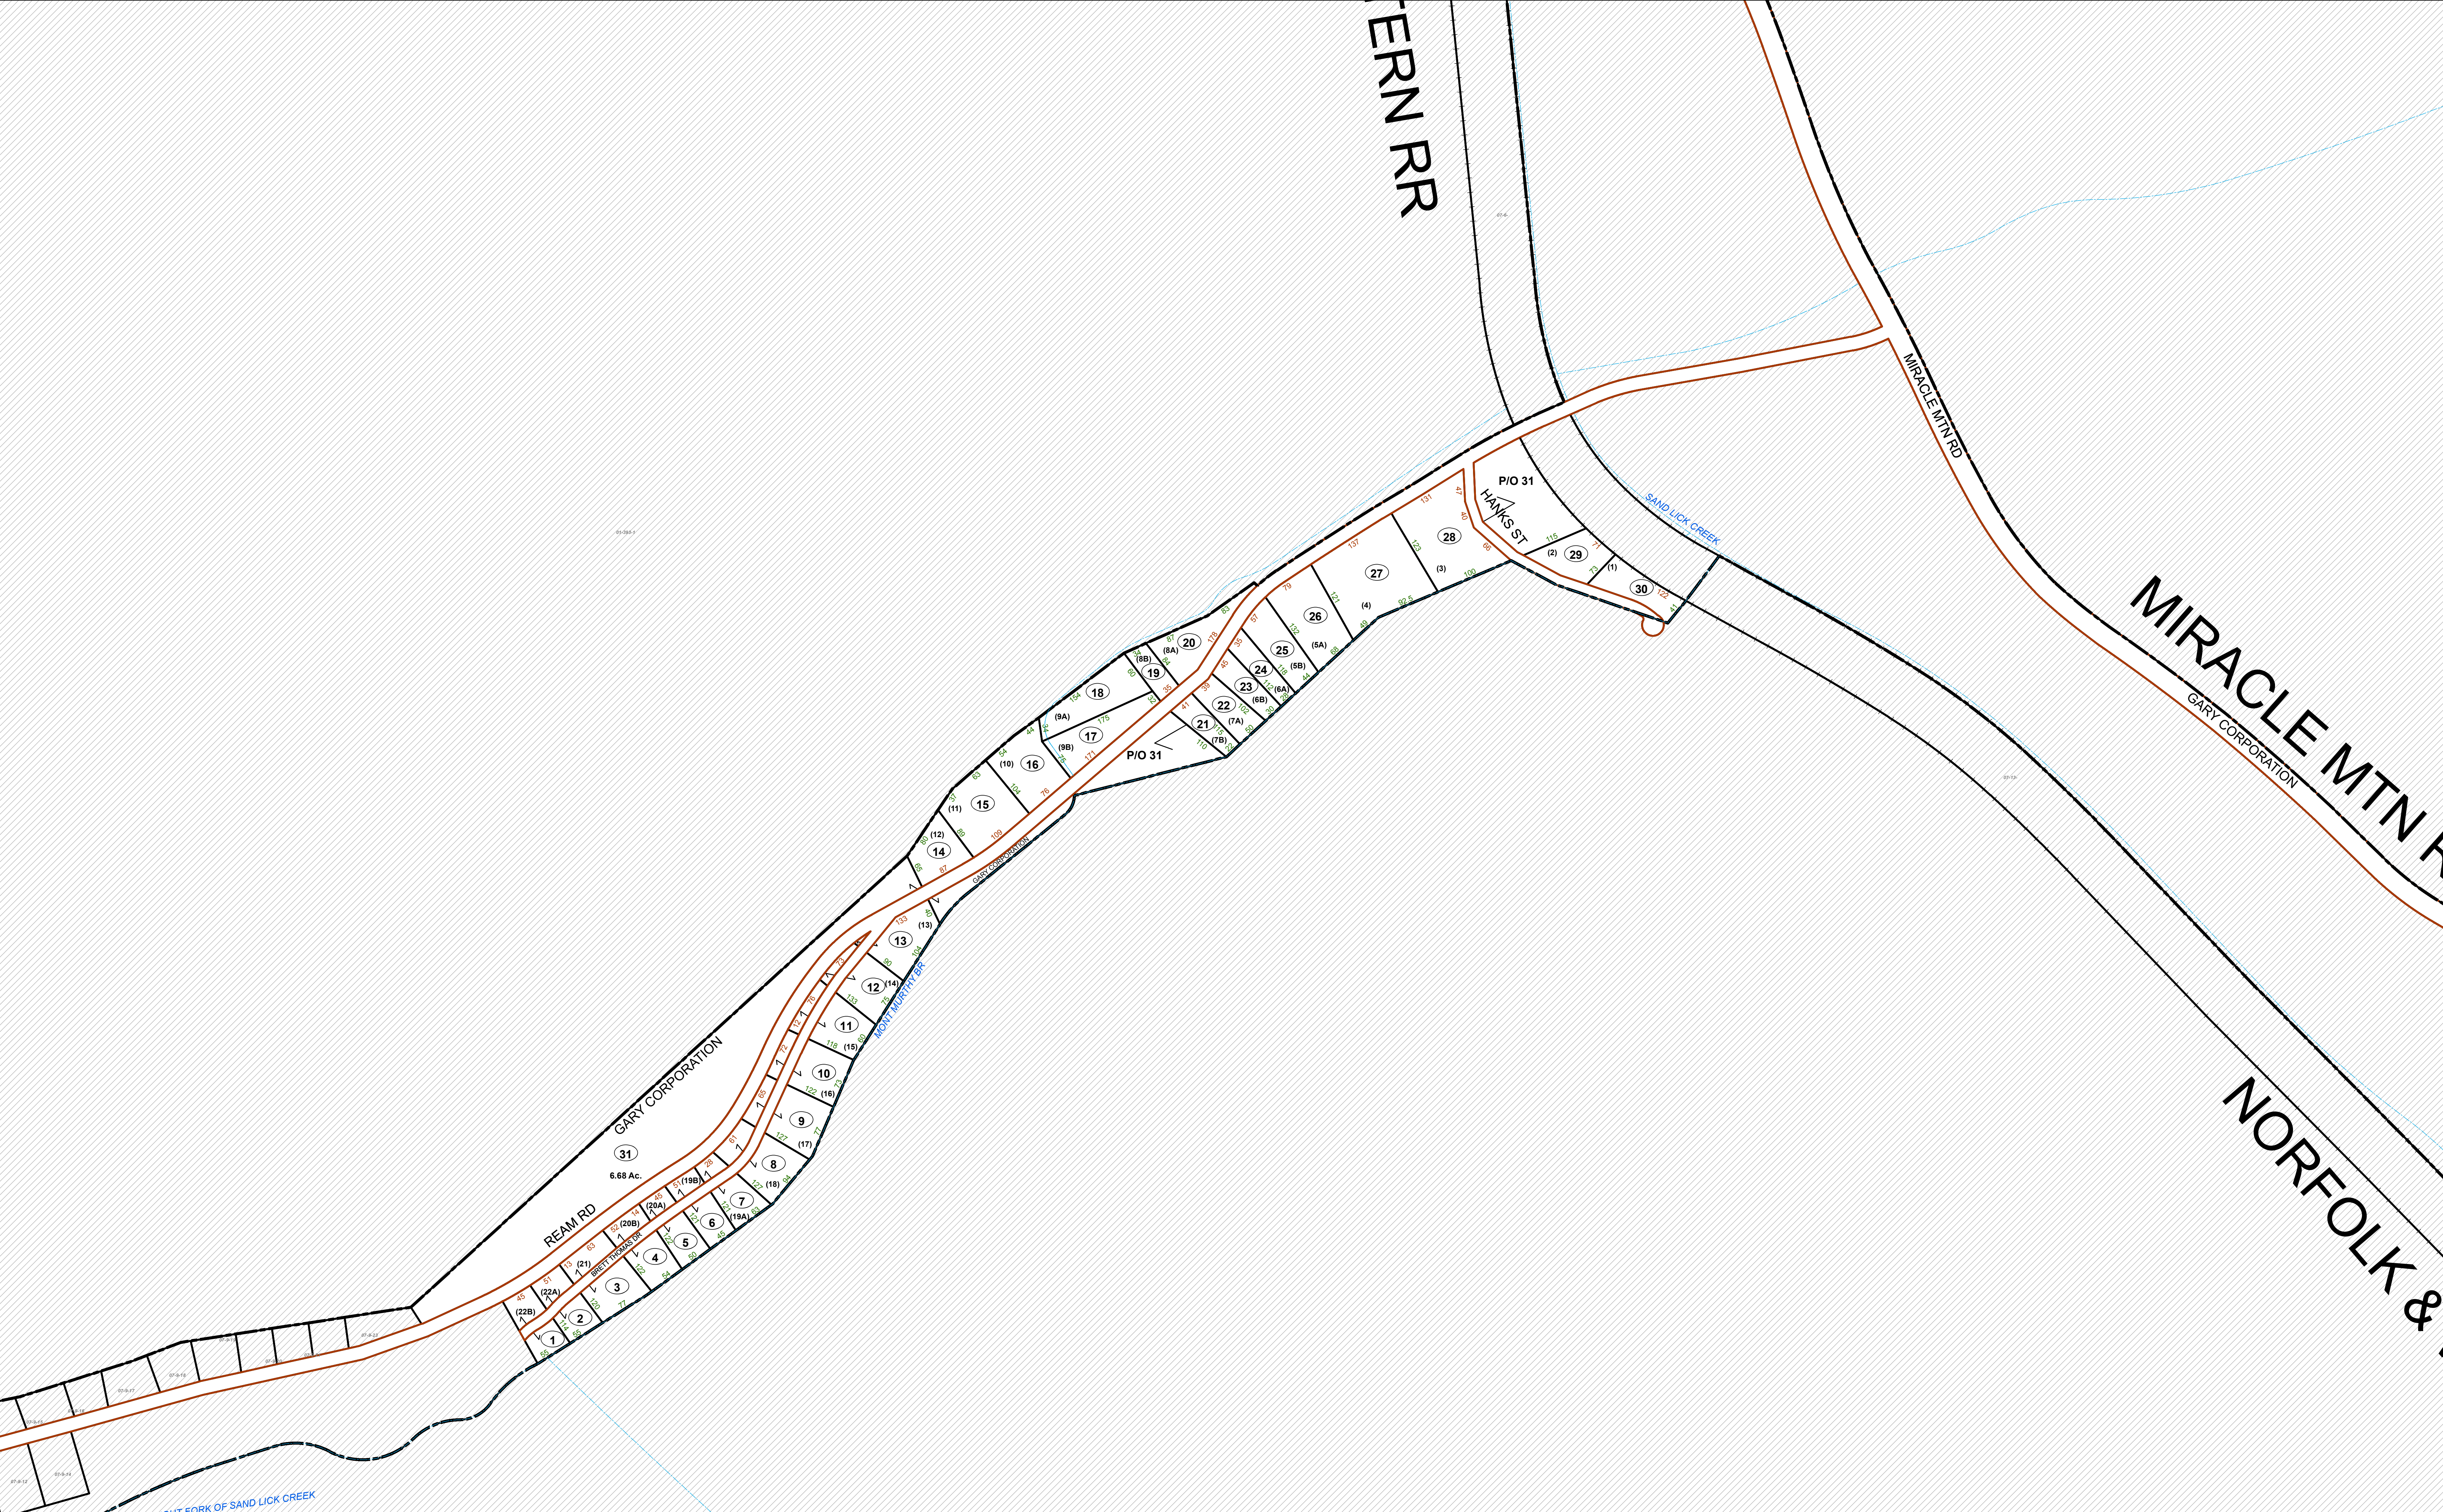

ERN RR

MIRACLE MTN RD

MIRACLE MTN RD
GARY CORPORATION

NORFOLK & W

FOR TAX PURPOSES ONLY
 Prepared By:
Avery Ray Bailey
 McDowell County Assessor

Legend

Property Line	Original Lot Line	Lot Number (15)
Road Right of Way	Corporation Line	Parcel Number (99)
District Line	Water	Railroad
County Line		

R	1	Revised 2/11/2021	9		17
e	2		10		18
v	3		11		19
i	4		12		20
s	5		13		21
i	6		14		22
o	7		15		23
n	8		16		24

STATE OF WEST VIRGINIA
 COUNTY OF McDOWELL
 Office of Assessor

GARY CORPORATION
 Map: 8
 Date, Aerial Photography: 2019
 Date, Map: 5/3/2021
 Scale: 1 inch = 100 feet