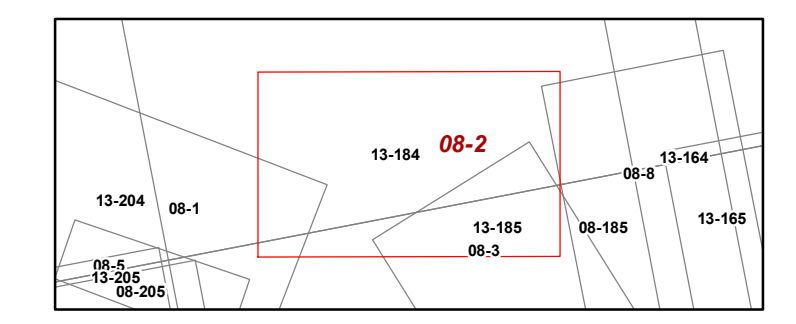

IAEGER CORPORATION
SANDY RIVER DISTRICT

FOR TAX PURPOSES ONLY
 Prepared By:
Avery Ray Bailey
 McDowell County Assessor

Legend

Property Line	Original Lot Line
Road Right of Way	Lot Number (15)
Corporation Line	Parcel Number (99)
District Line	Water
County Line	Railroad

R	1	Revised 2/11/2021	9	17
e	2		10	18
v	3		11	19
i	4		12	20
s	5		13	21
i	6		14	22
o	7		15	23
n	8		16	24

STATE OF WEST VIRGINIA
COUNTY OF McDOWELL
 Office of Assessor

IAEGER CORPORATION
 Map: 2
 Date, Aerial Photography: 2019
 Date, Map: 5/3/2021
 Scale: 1 inch = 100 feet