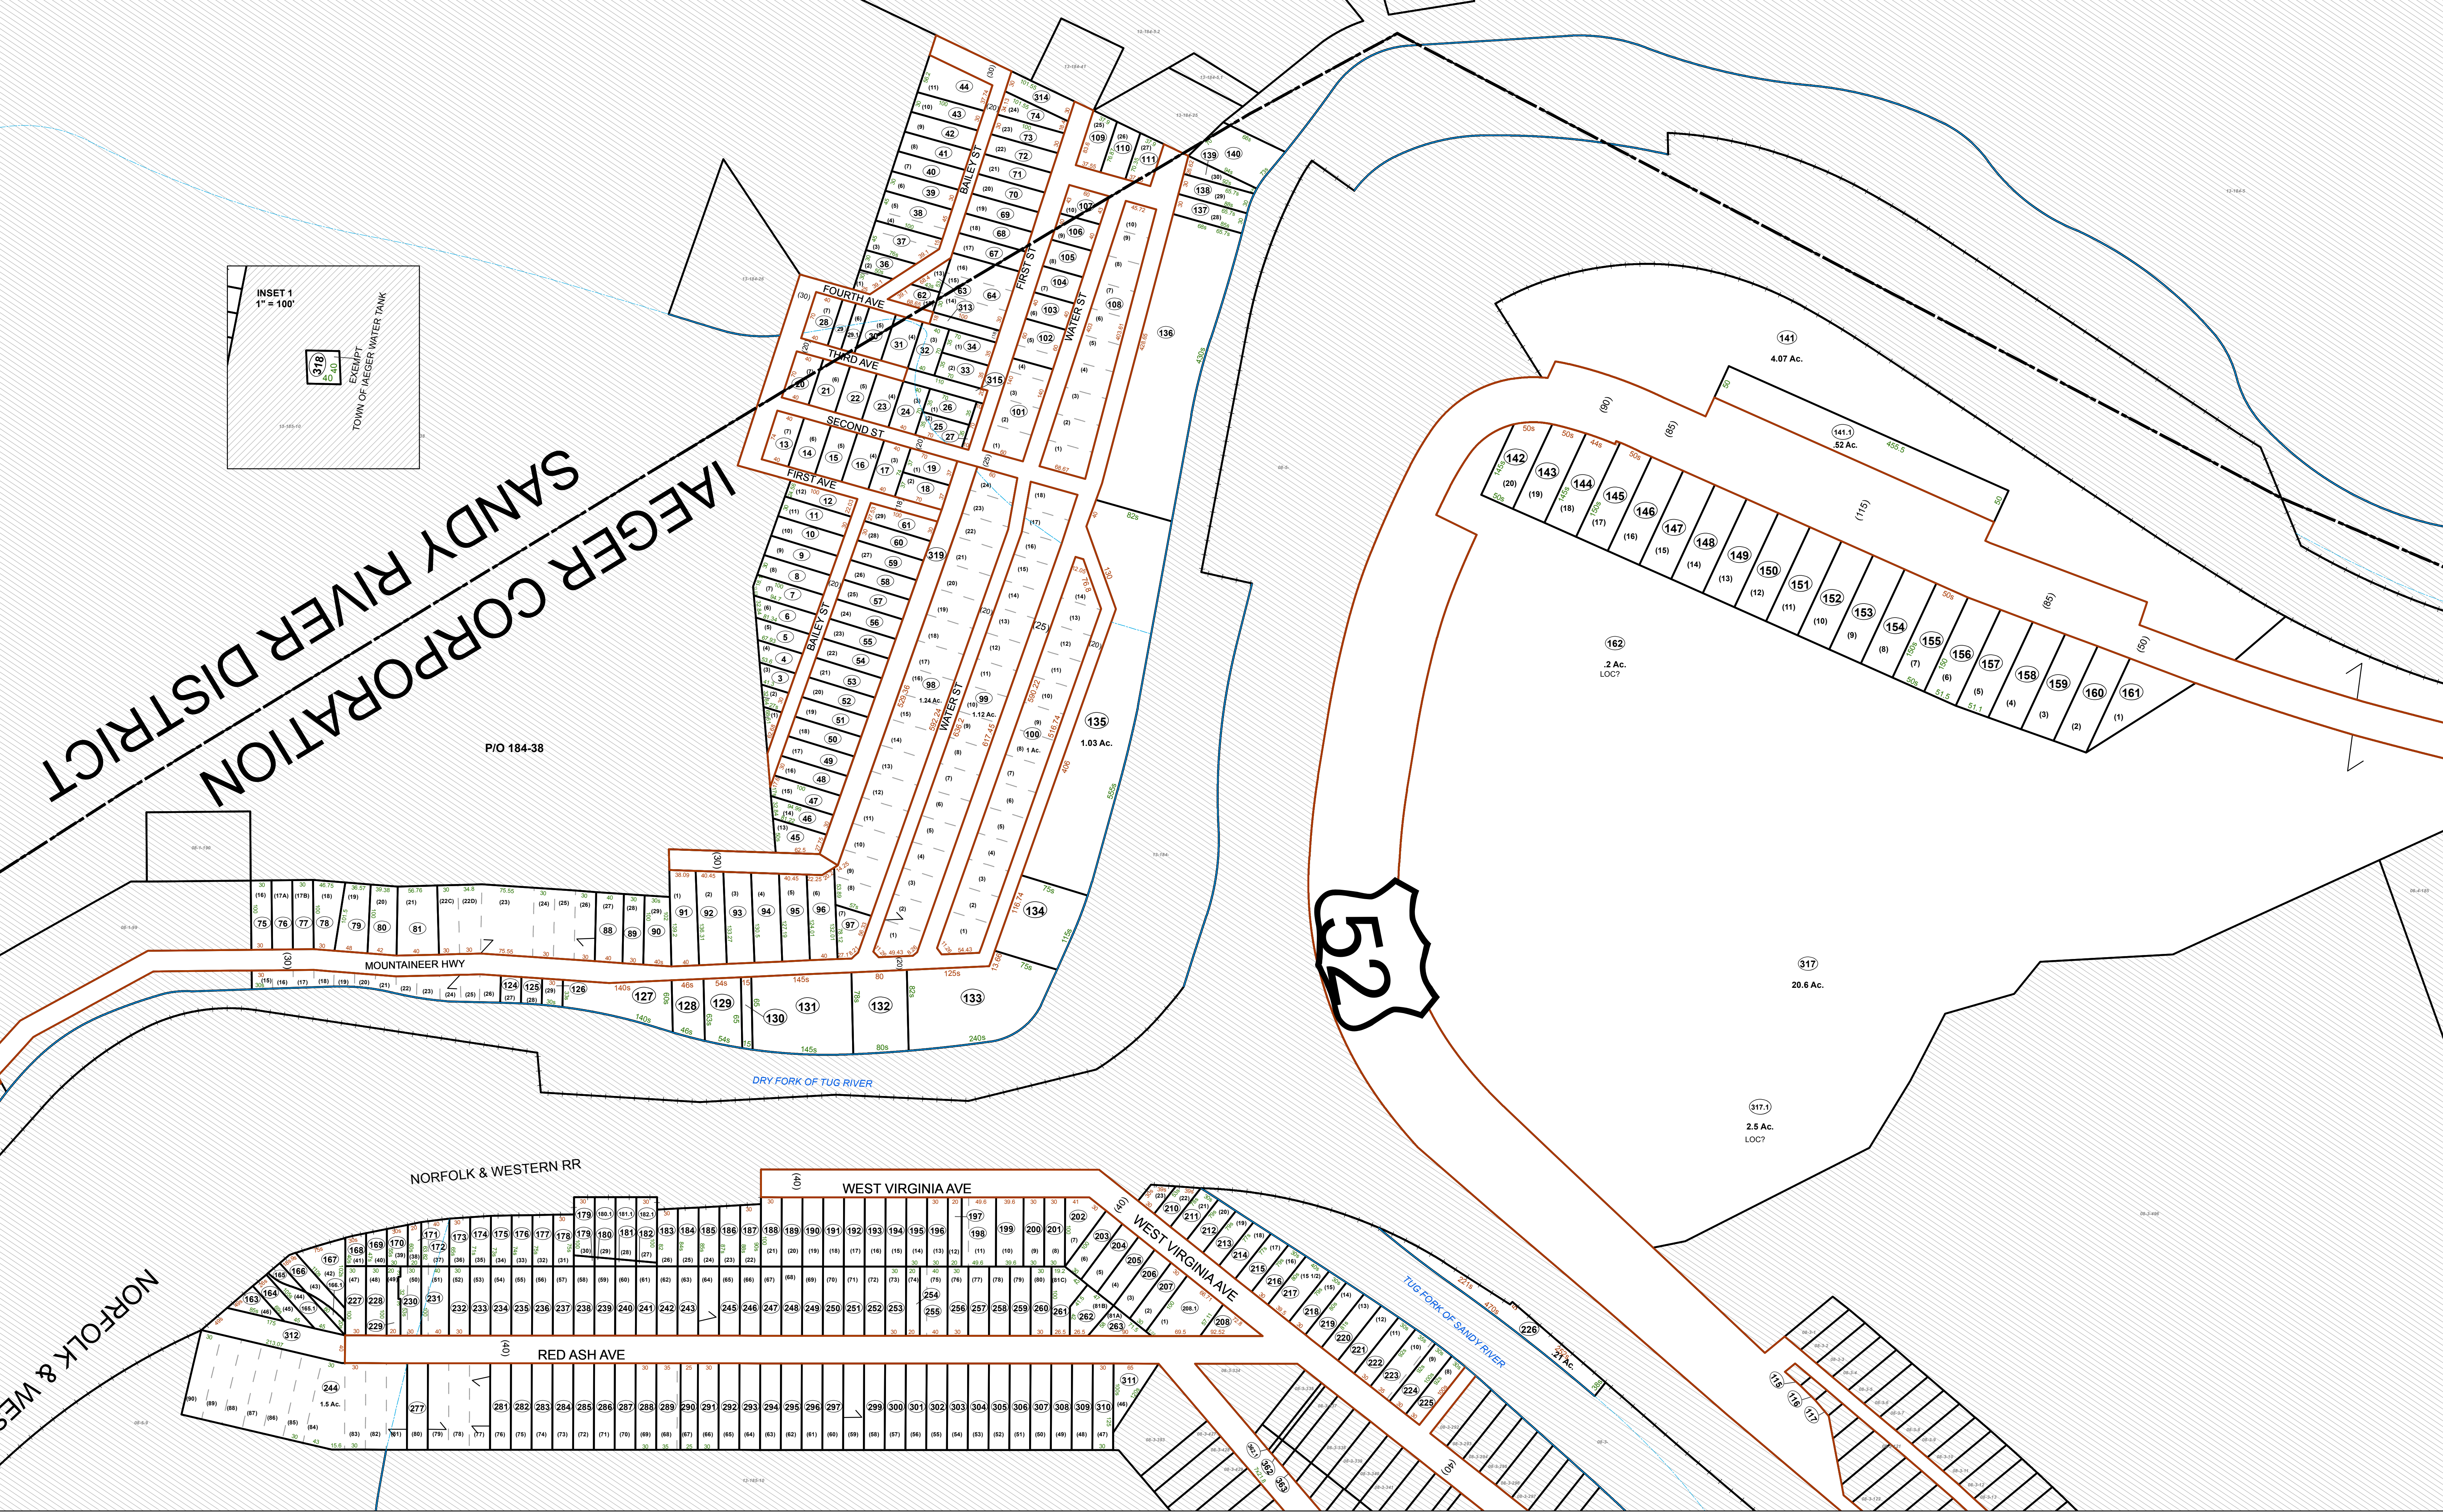

IAEGER CORPORATION
SANDY RIVER DISTRICT

FOR TAX PURPOSES ONLY
 Prepared By:
Avery Ray Bailey
 McDowell County Assessor

Legend

Property Line	Original Lot Line
Road Right of Way	Lot Number (15)
Corporation Line	Parcel Number (99)
District Line	Water
County Line	Railroad

R	1	Revised 2/11/2021	9	17
e	2		10	18
v	3		11	19
i	4		12	20
s	5		13	21
i	6		14	22
o	7		15	23
n	8		16	24

STATE OF WEST VIRGINIA
COUNTY OF McDOWELL
 Office of Assessor

IAEGER CORPORATION
 Map: 2
 Date, Aerial Photography: 2019
 Date, Map: 5/3/2021
 Scale: 1 inch = 100 feet