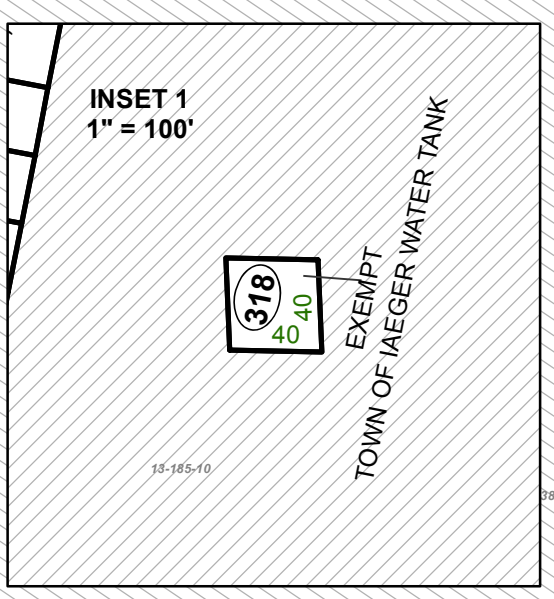

IAEGER CORPORATION
SANDY RIVER DISTRICT

FOR TAX PURPOSES ONLY
 Prepared By:
Avery Ray Bailey
 McDowell County Assessor

Legend

Property Line	Original Lot Line
Road Right of Way	Lot Number (15)
Corporation Line	Parcel Number (99)
District Line	Water
County Line	Railroad

R	1	Revised 2/11/2021	9	17
e	2		10	18
v	3		11	19
i	4		12	20
s	5		13	21
i	6		14	22
o	7		15	23
n	8		16	24

STATE OF WEST VIRGINIA
COUNTY OF McDOWELL
 Office of Assessor

IAEGER CORPORATION
 Map: 2
 Date, Aerial Photography: 2019
 Date, Map: 5/3/2021
 Scale: 1 inch = 100 feet