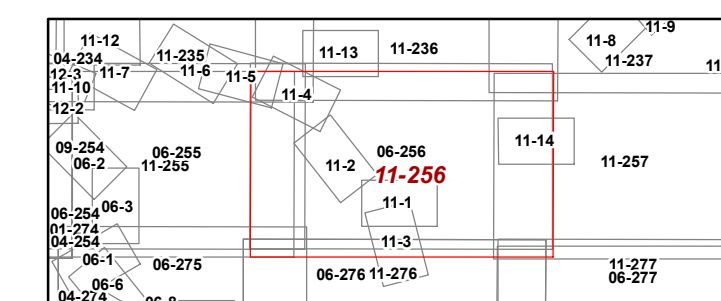

FOR TAX PURPOSES ONLY

Prepared By:
Avery Ray Bailey
McDowell County Assessor

Legend

Property Line	Original Lot Line	Lot Number (15)
Road Right of Way	Corporation Line	Parcel Number (99)
District Line	Water	Railroad
County Line		

R	1	Revised 2/11/2021	9	17
e	2		10	18
v	3		11	19
i	4		12	20
s	5		13	21
i	6		14	22
o	7		15	23
n	8		16	24

STATE OF WEST VIRGINIA
COUNTY OF McDOWELL
Office of Assessor

NORTHFORK DISTRICT

Map: 256

Date, Aerial Photography: 2019

Date, Map: 5/3/2021

Scale: 1 inch = 400 feet