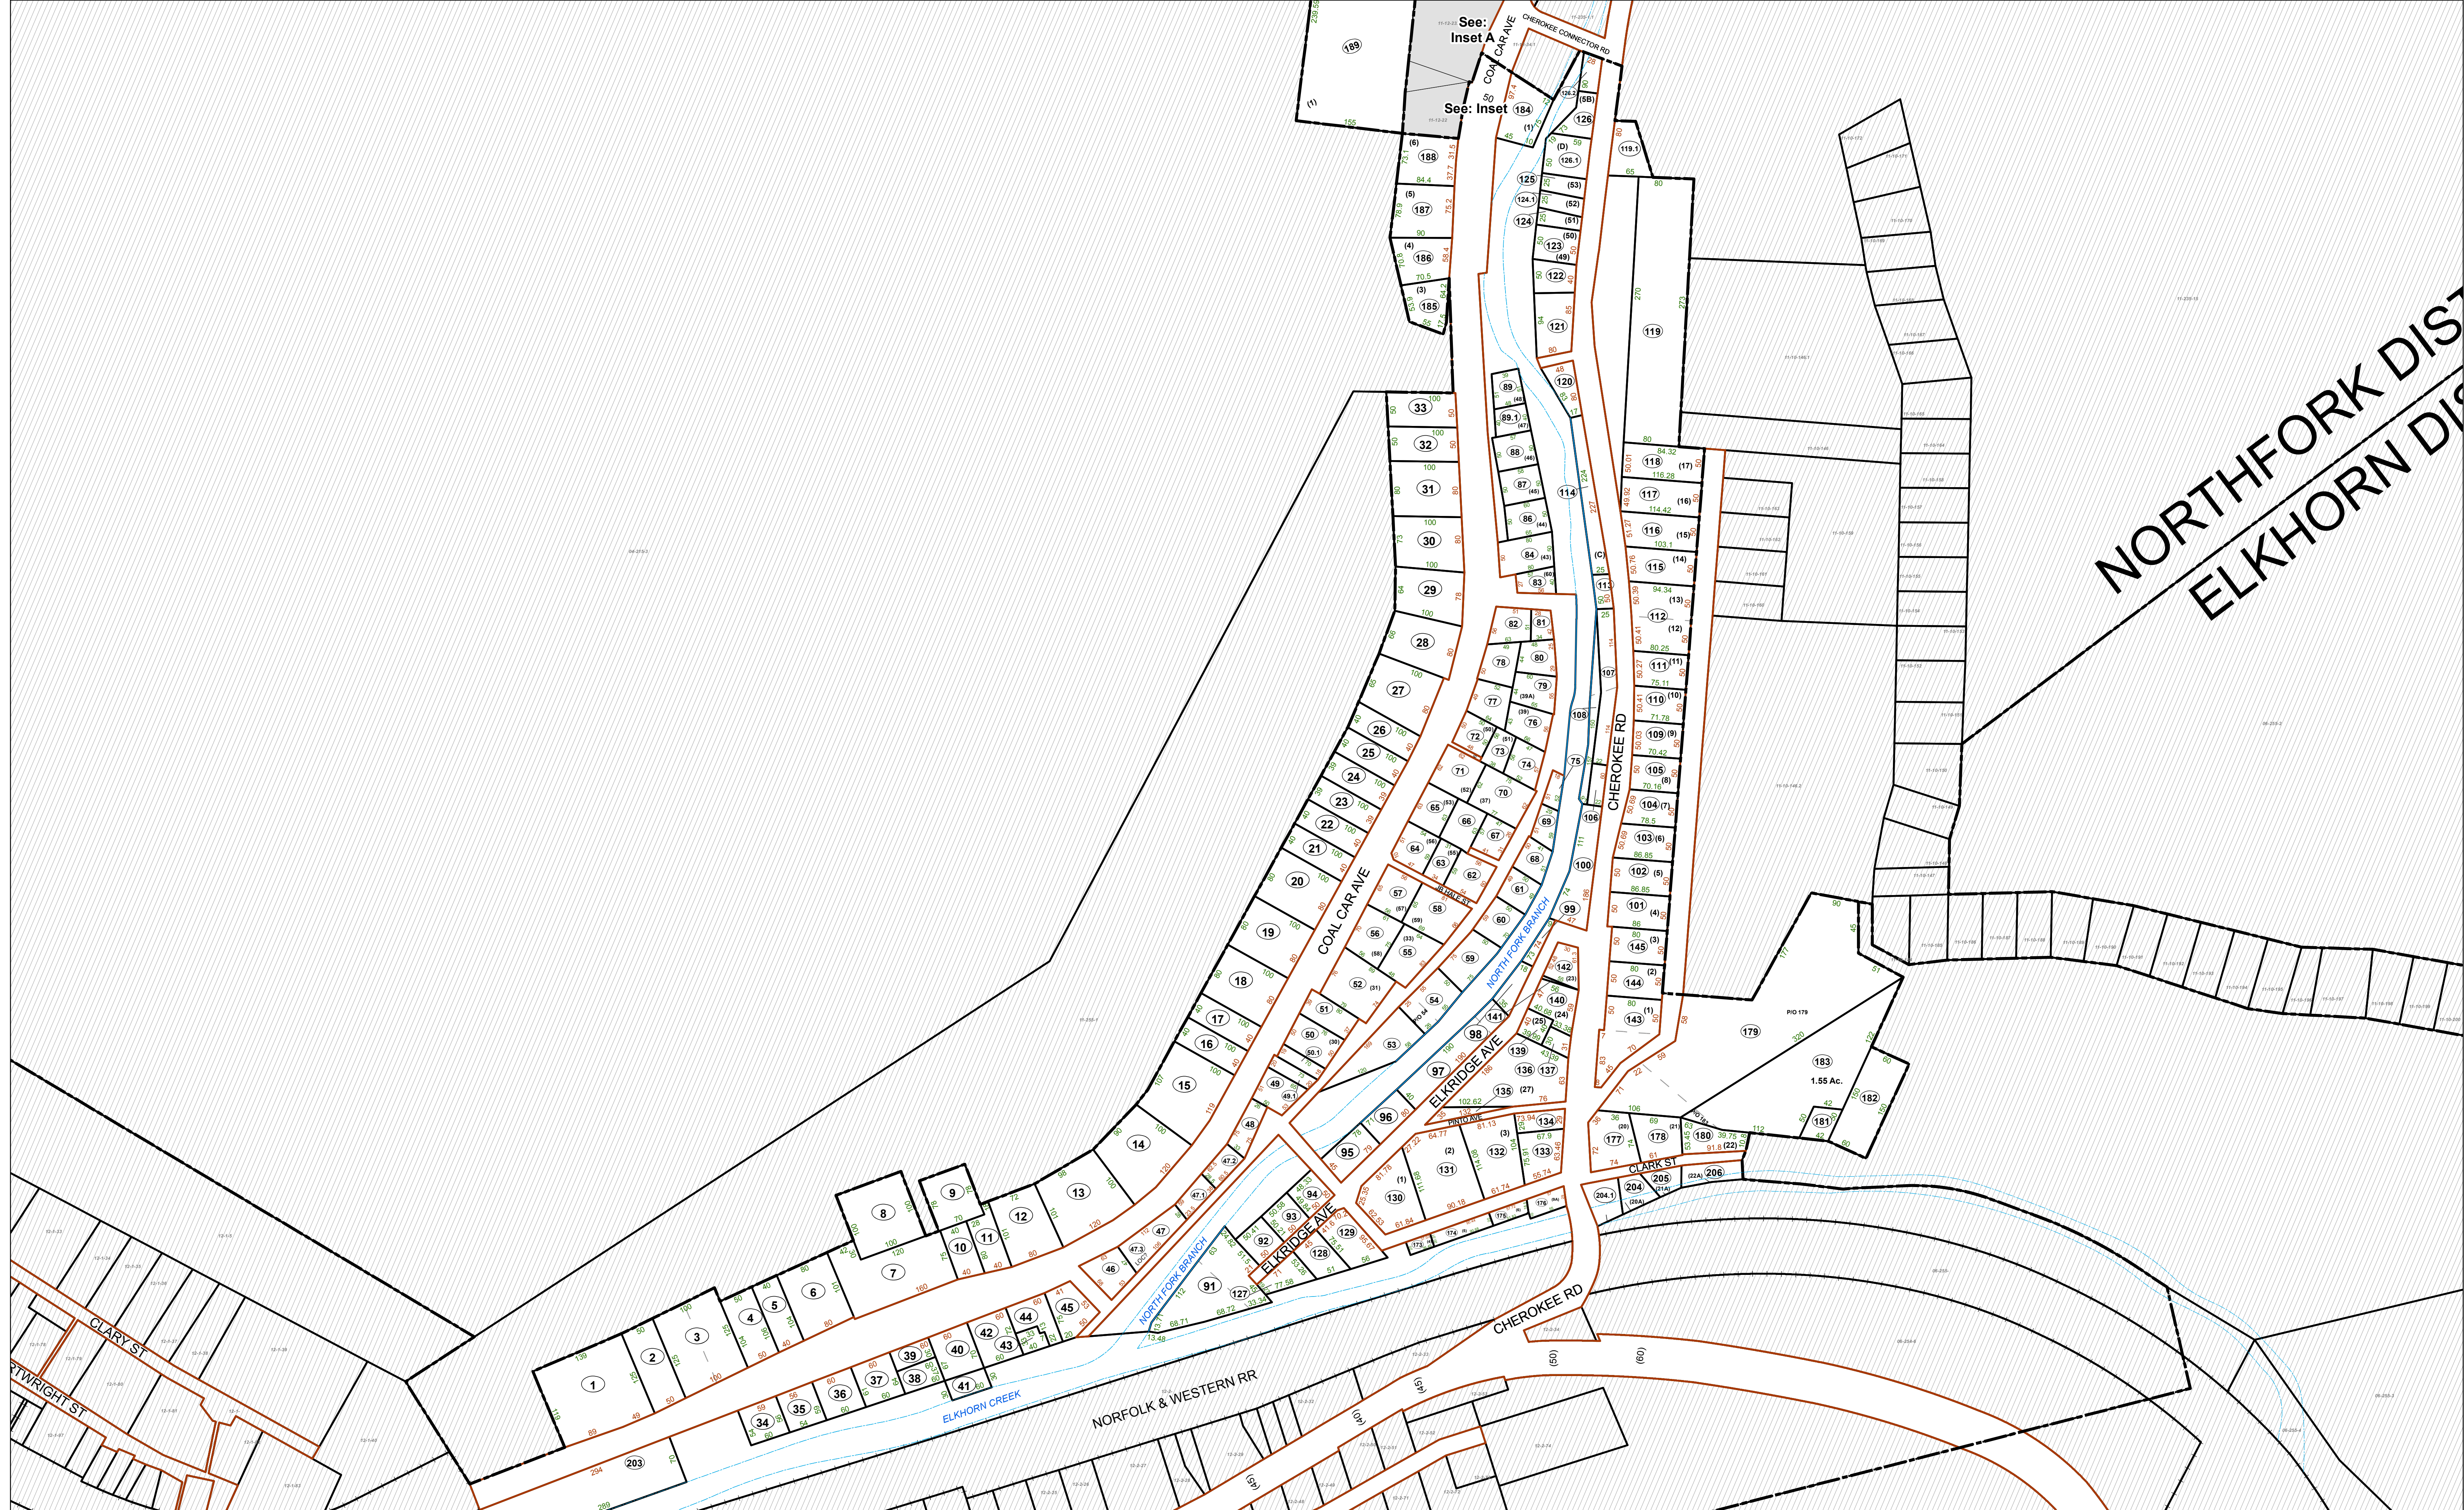

NORTHFORK DIST  
ELKHORN DIST

See:  
Inset A

See:  
Inset 184

FOR TAX PURPOSES ONLY  
Prepared By:  
Avery Ray Bailey  
McDowell County Assessor

**Legend**  
Property Line  
Road Right of Way  
Corporation Line  
District Line  
County Line  
Original Lot Line  
Lot Number (15)  
Parcel Number (99)  
Water  
Railroad

R	1	Revised 2/11/2021	9		17
e	2		10		18
v	3		11		19
i	4		12		20
s	5		13		21
i	6		14		22
o	7		15		23
n	8		16		24

STATE OF WEST VIRGINIA  
COUNTY OF McDOWELL  
Office of Assessor

NORTHFORK CORPORATION  
Map: 3  
Date, Aerial Photography: 2019  
Date, Map: 5/3/2021  
Scale: 1 inch = 100 feet