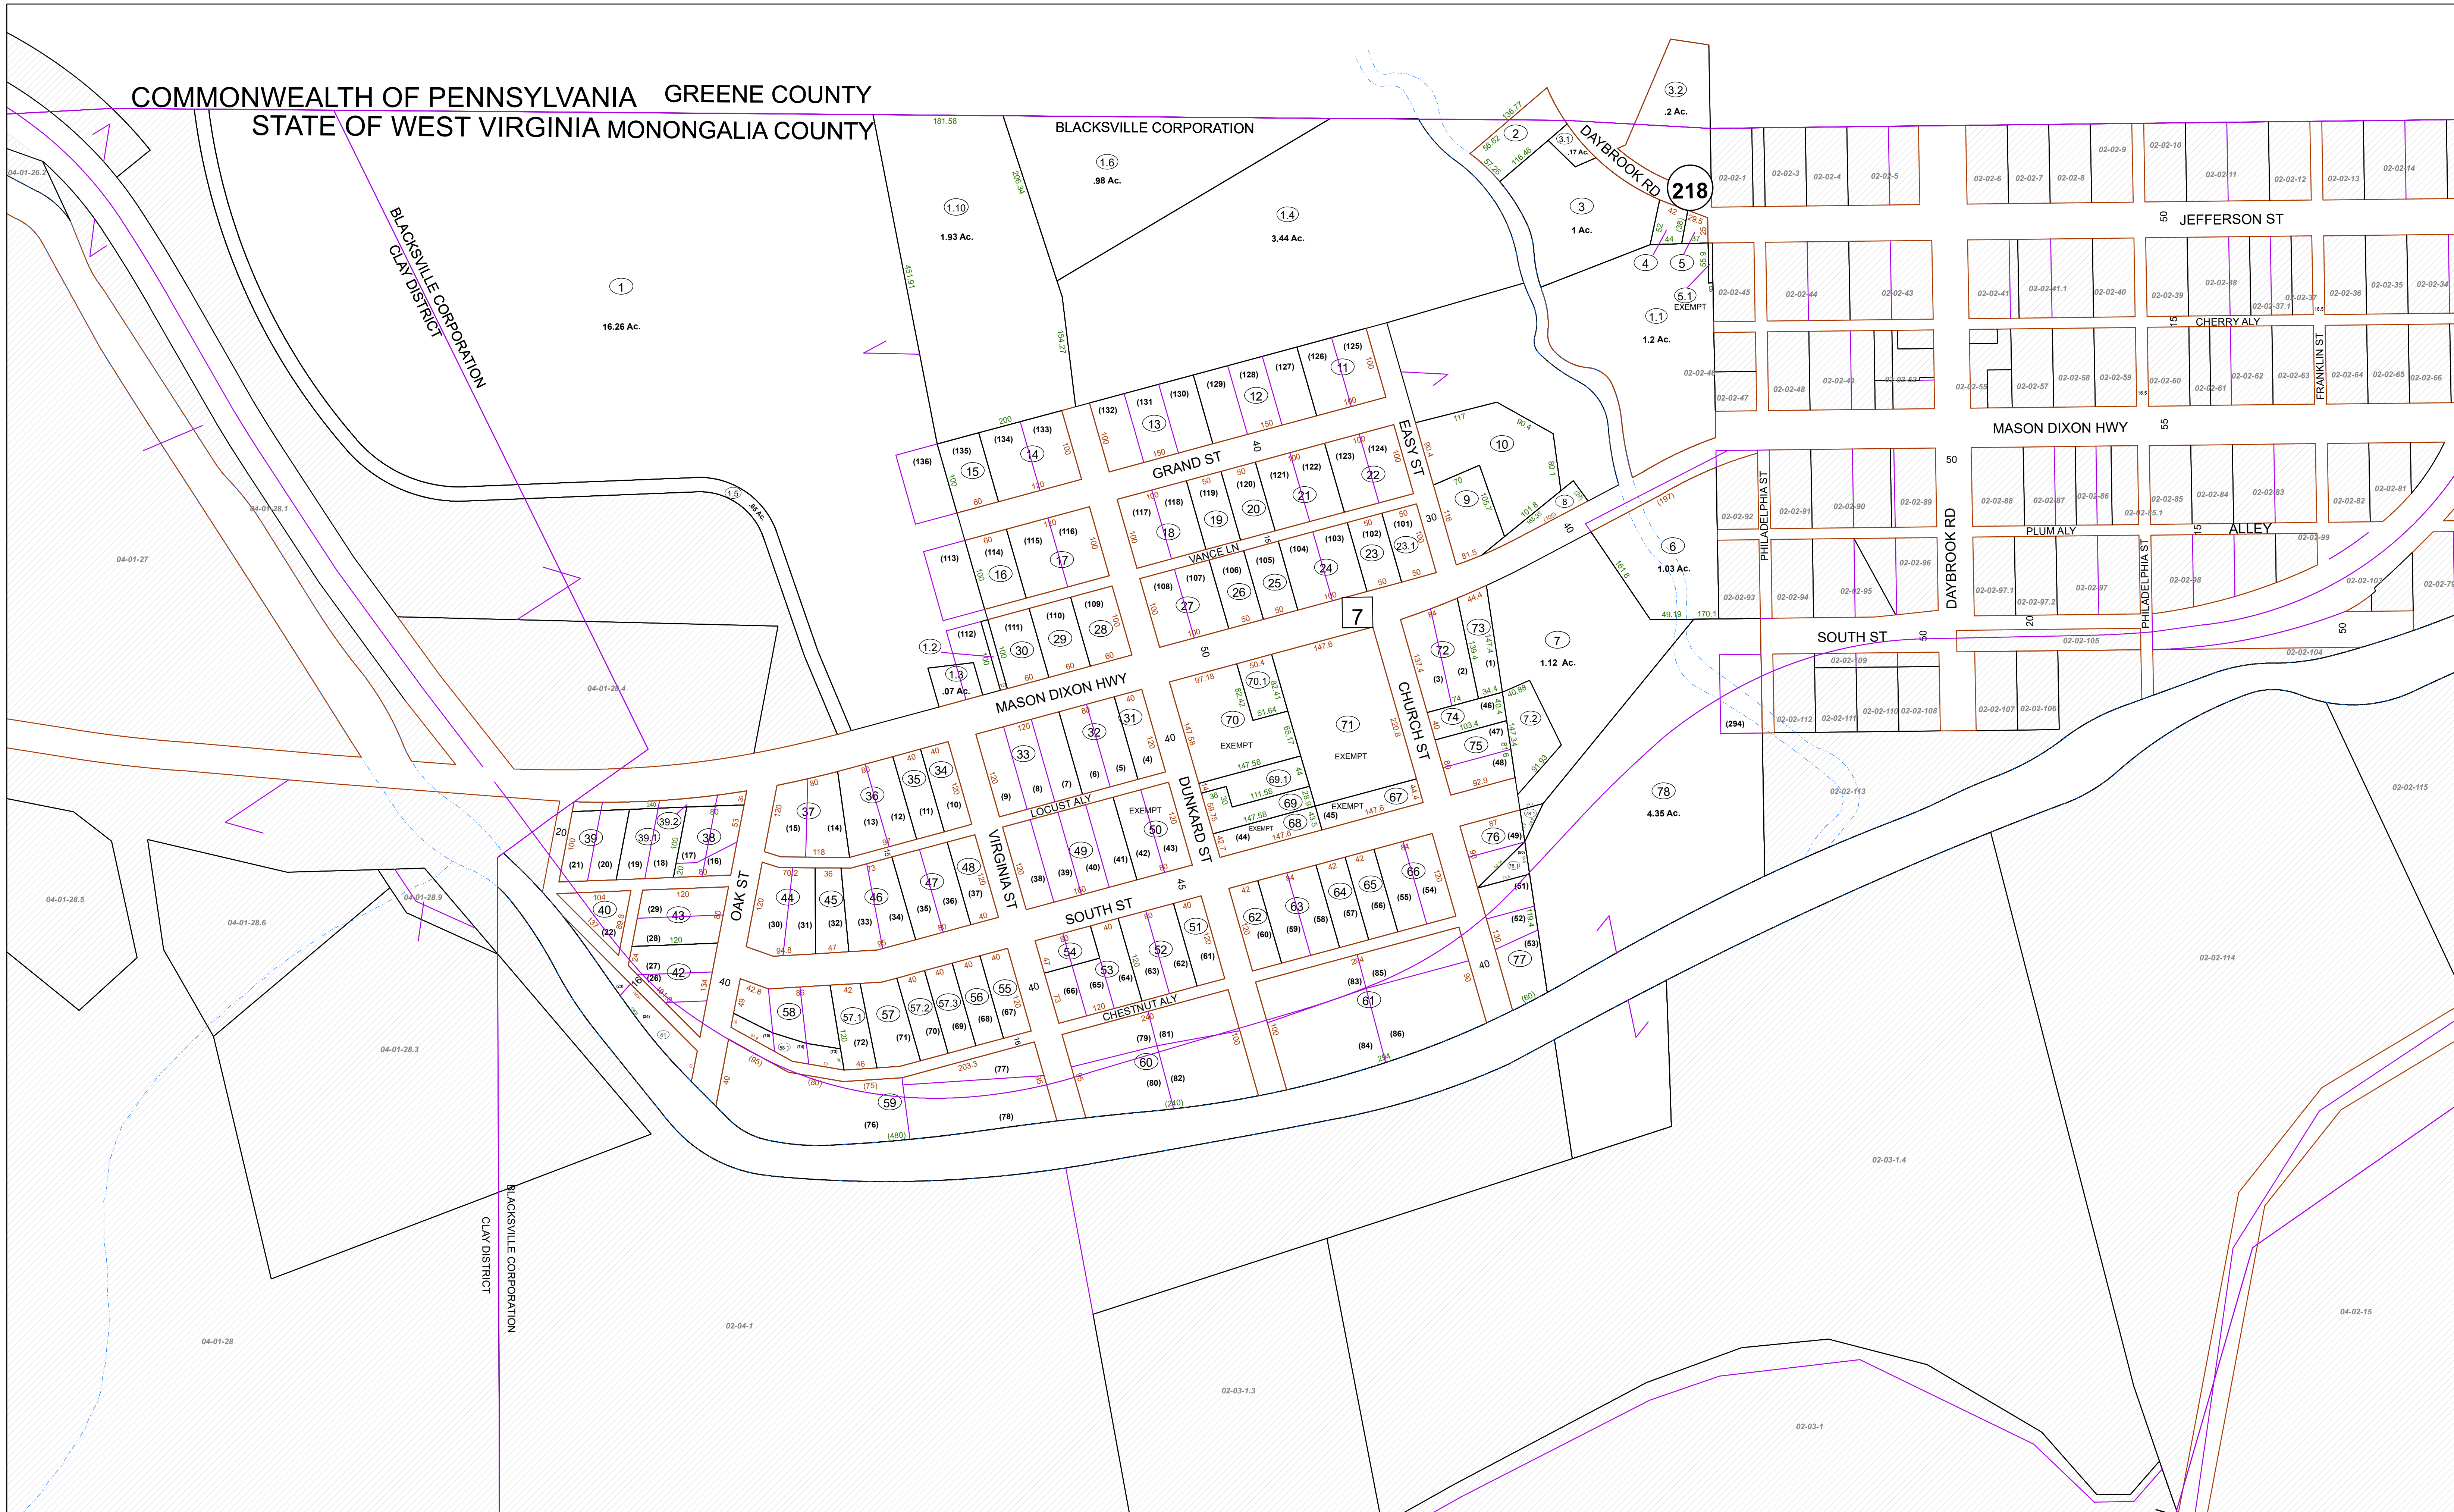

COMMONWEALTH OF PENNSYLVANIA GREENE COUNTY  
STATE OF WEST VIRGINIA MONONGALIA COUNTY

FOR TAX PURPOSES ONLY

Prepared By:  
**Mark Musick**  
Monongalia County Assessor

**Legend**

Property Line	Original Lot Line
Road Right of Way	Lot Number (15)
Corporation Line	Parcel Number (99)
District Line	Water
County Line	Railroad

R	1	Revised 6/1/15	9	17
O	2		10	18
V	3		11	19
I	4		12	20
S	5		13	21
I	6		14	22
O	7		15	23
N	8		16	24

STATE OF WEST VIRGINIA  
COUNTY OF MONONGALIA  
Office of Assessor

BLACKSVILLE CORP  
District 02 Map No. 01  
Date, Aerial Photography:  
Date, Map: 1/19/2022  
Scale: 1" = 100'