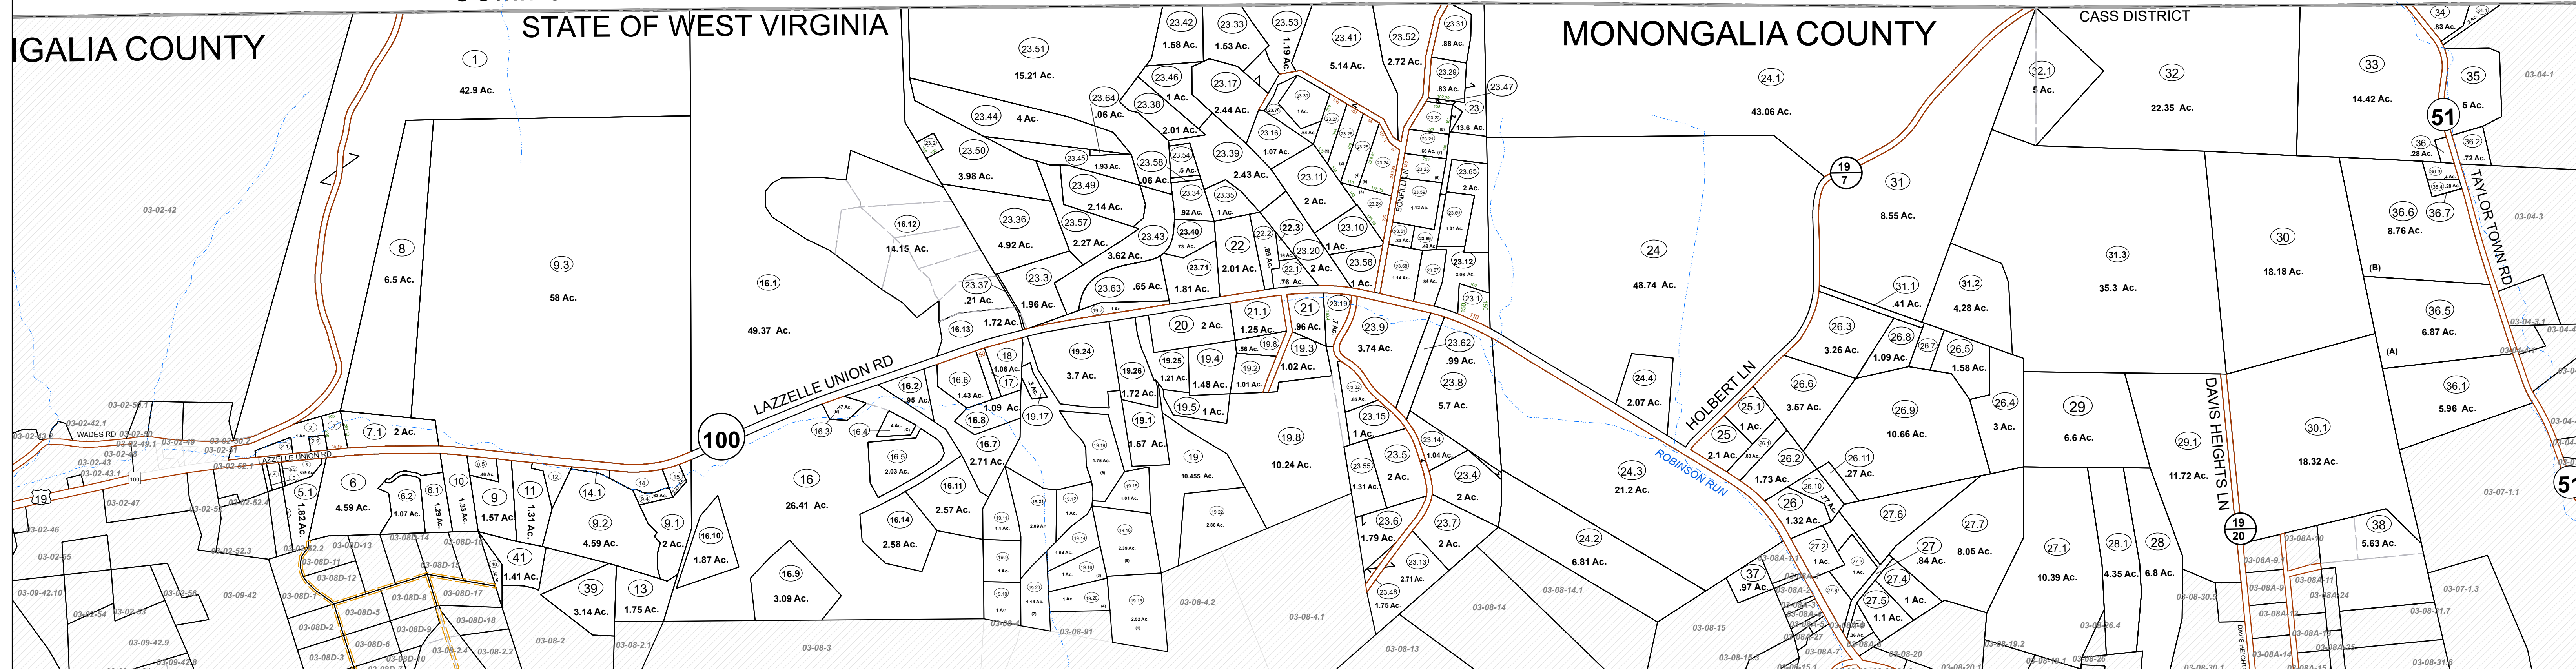

NE COUNTY

COMMONWEALTH OF PENNSYLVANIA

GREENE COUNTY

IGALIA COUNTY

STATE OF WEST VIRGINIA

MONONGALIA COUNTY

CASS DISTRICT

FOR TAX PURPOSES ONLY

Prepared By:

Mark Musick
Monongalia County Assessor

Legend

Property Line	Original Lot Line
Road Right of Way	Lot Number (15)
Corporation Line	Parcel Number (99)
District Line	Water
County Line	Railroad

R	11	Revised 6/1/15	9	17
G	2		10	18
V	3		11	19
A	4		12	20
I	5		13	21
S	6		14	22
I	7		15	23
N	8		16	24

STATE OF WEST VIRGINIA
COUNTY OF MONONGALIA
Office of Assessor

CASS DISTRICT
District 03 Map No: 03

Date, Aerial Photography:

Date, Map: 1/19/2022

Scale: 1" = 400'