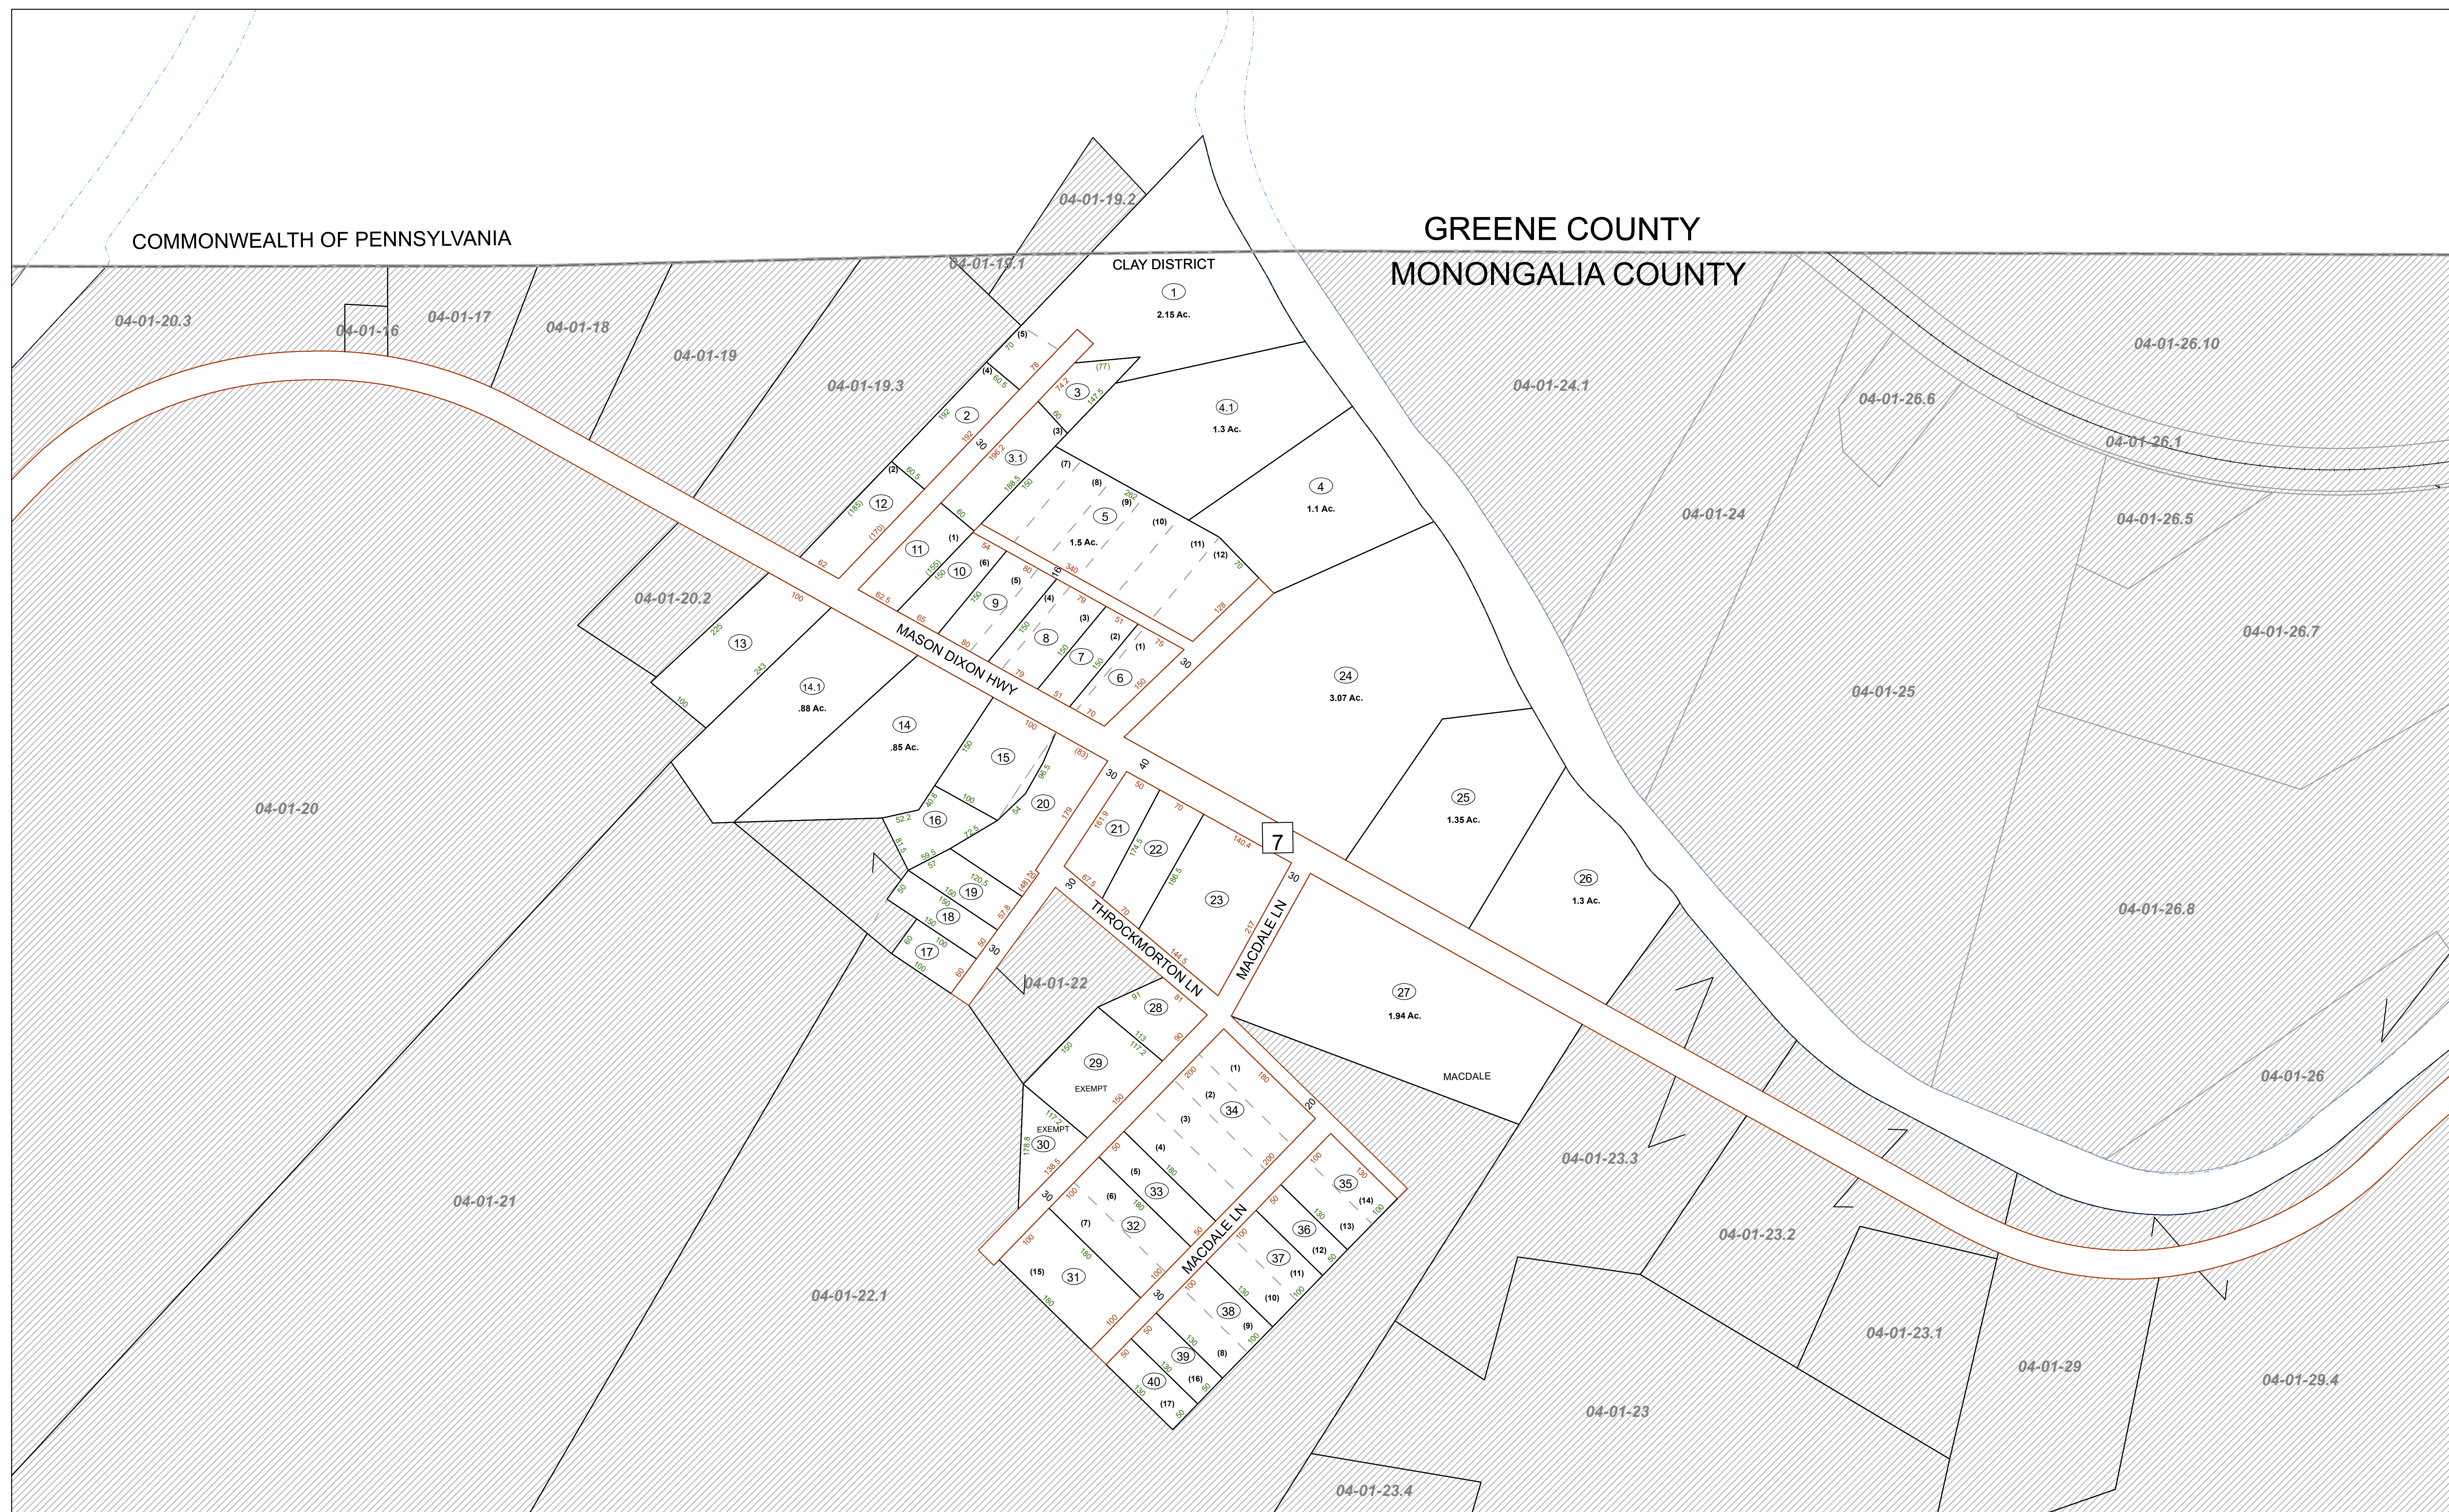

COMMONWEALTH OF PENNSYLVANIA

GREENE COUNTY MONONGALIA COUNTY

CLAY DISTRICT

FOR TAX PURPOSES ONLY

Prepared By:

Mark Musick
Monongalia County Assessor

Legend	
Property Line	Original Lot Line
Road Right of Way	Lot Number (15)
Corporation Line	Parcel Number (99)
District Line	Water
County Line	Railroad

R	11	Revised 6/1/15	9		17
e	2		10		18
v	3		11		19
v	4		12		20
i	5		13		21
s	6		14		22
i	7		15		23
n	8		16		24

STATE OF WEST VIRGINIA
COUNTY OF MONONGALIA
Office of Assessor

CLAY DISTRICT
District 04 Map No: 01A

Date, Aerial Photography:
Date, Map: 1/26/2022
Scale: 1" = 100'