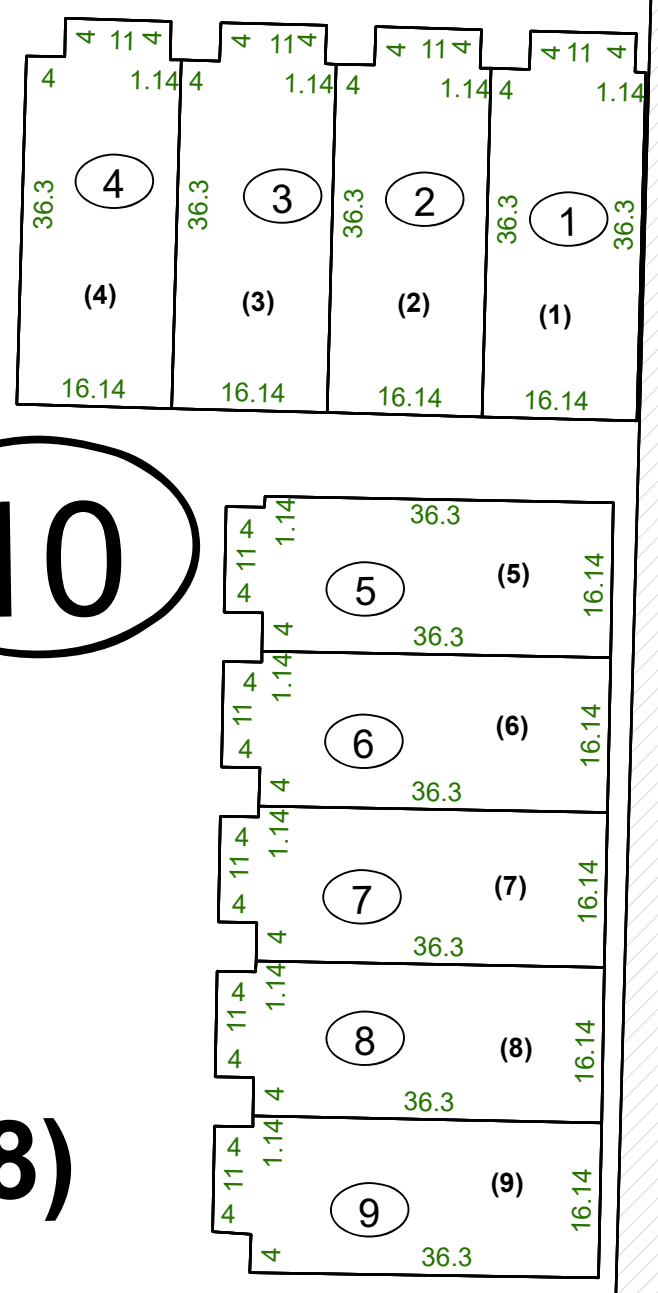

NORTHWESTERN AVE

NORT

80

10

8

FOR TAX PURPOSES ONLY

Prepared By:
Mark Musick
Monongalia County Assessor

Legend

Property Line	Original Lot Line	Lot Number
Road Right of Way	Corporation Line	Parcel Number
District Line	Water	Railroad
County Line		

R	1	Revised 6/1/15	9	17
O	2		10	18
V	3		11	19
I	4		12	20
S	5		13	21
J	6		14	22
O	7		15	23
N	8		16	24

STATE OF WEST VIRGINIA
COUNTY OF MONONGALIA
Office of Assessor

MORGAN DISTRICT
District 08 Map No: 04HH
Date, Aerial Photography:
Date, Map: 1/19/2022
Scale: 1" = 20'