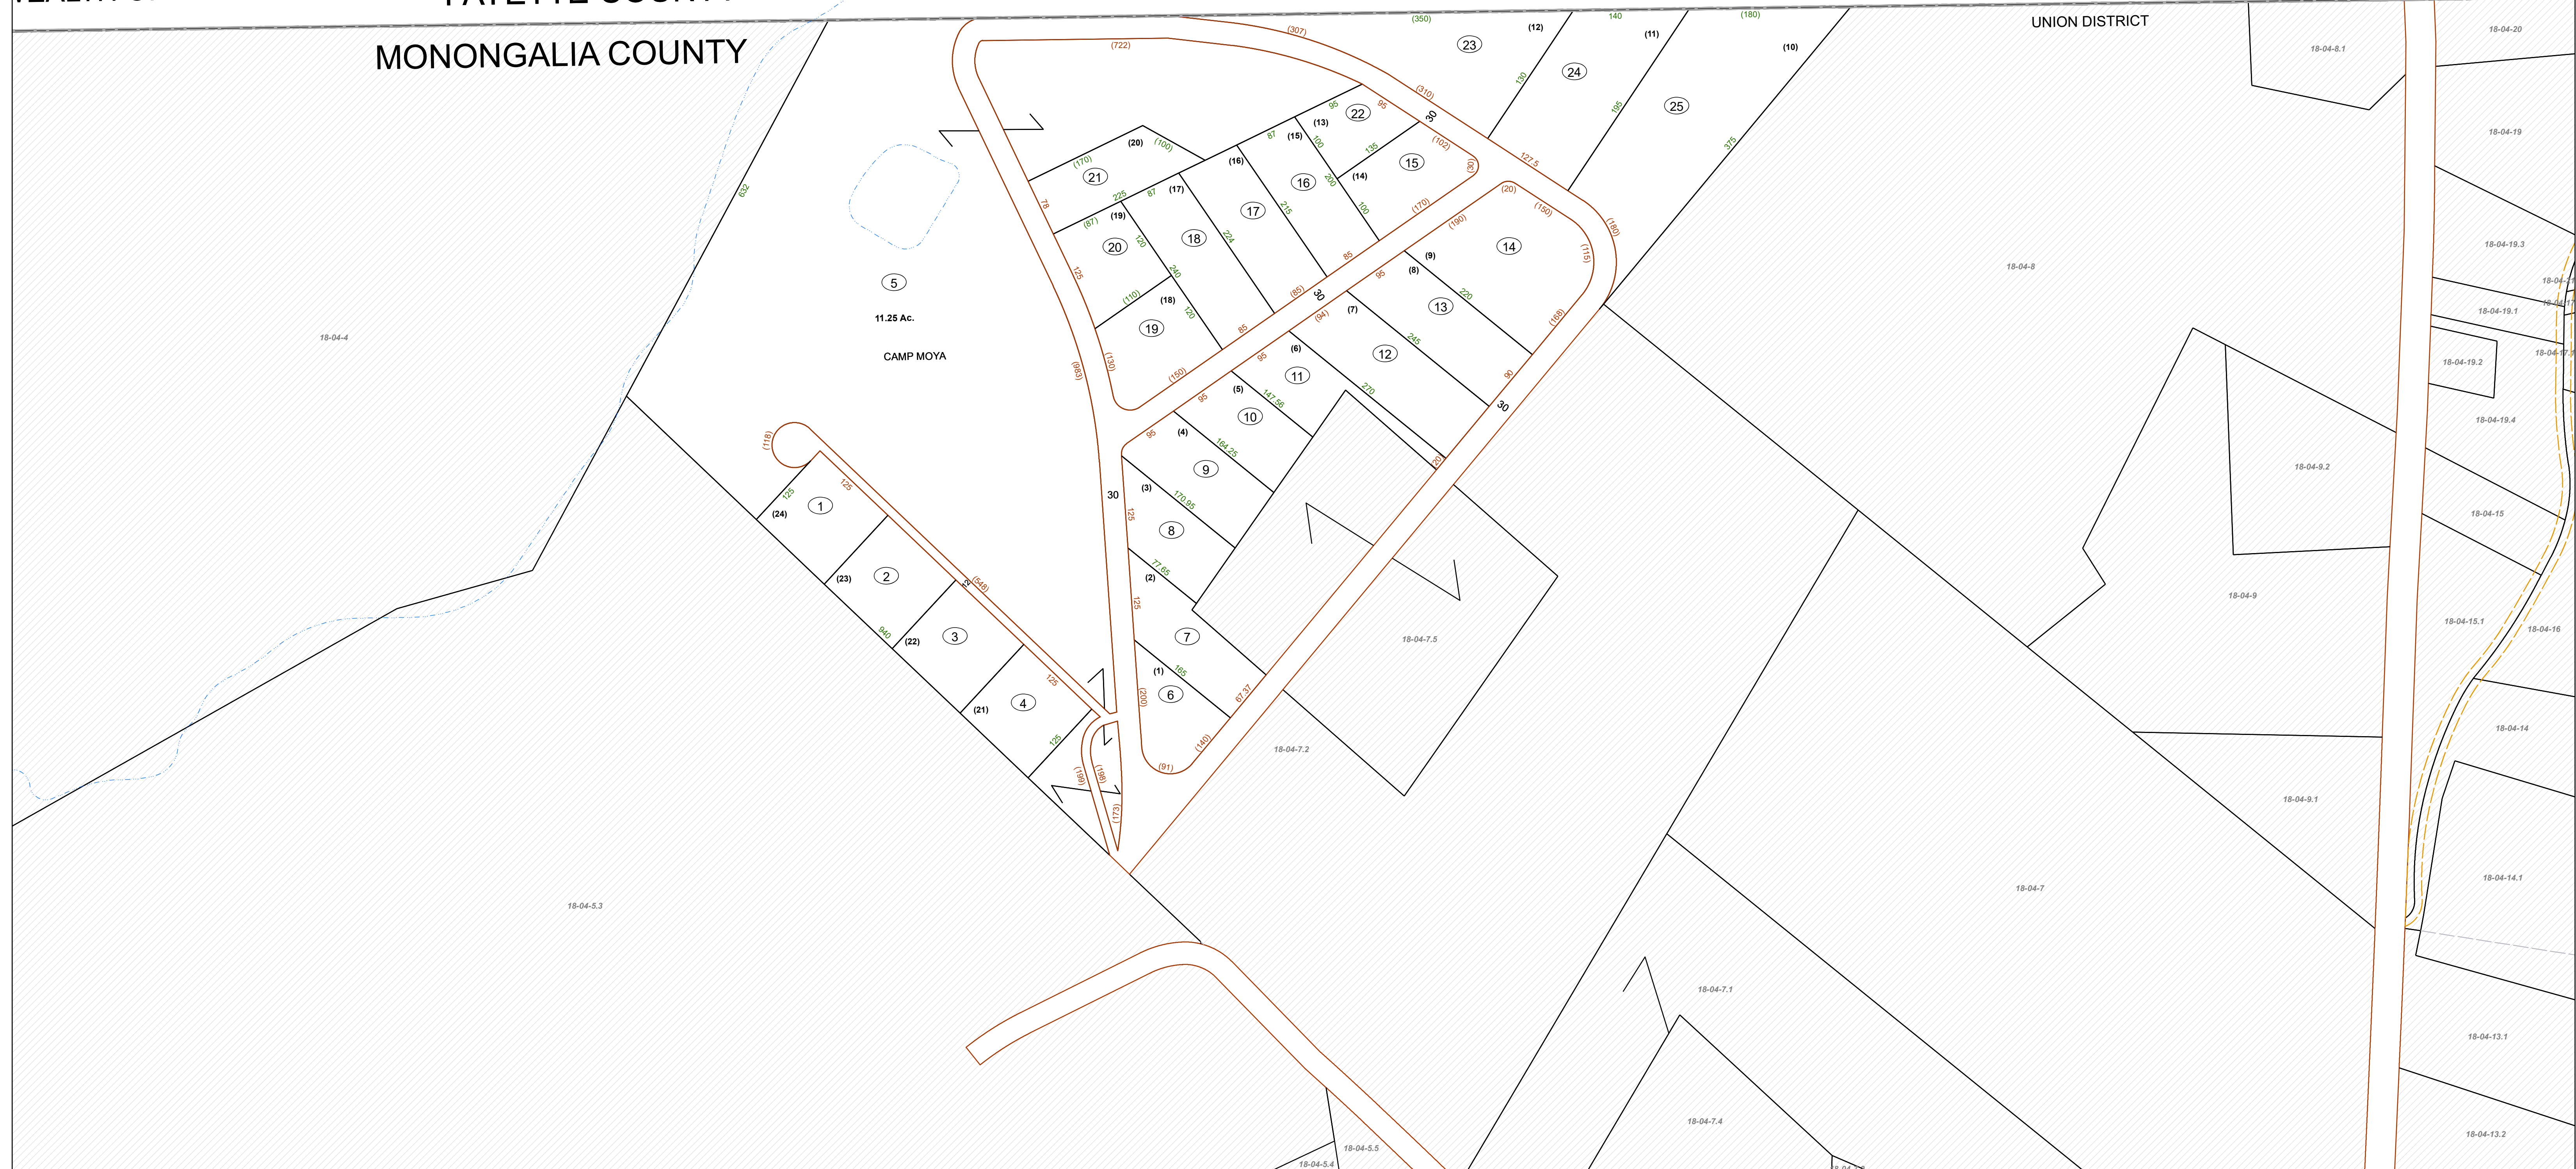

WEALTH OF PENNSYLVANIA FAYETTE COUNTY
 MONONGALIA COUNTY

FOR TAX PURPOSES ONLY
 Prepared By:
Mark Musick
 Monongalia County Assessor

Legend

Property Line	—	Original Lot Line	- - - - -
Road Right of Way	—	Lot Number	(15)
Corporation Line	—	Parcel Number	(99)
District Line	- - - - -	Water	—
County Line	- - - - -	Railroad	—

R	1	Revised 6/1/15	9	17
O	2		10	18
V	3		11	19
I	4		12	20
S	5		13	21
I	6		14	22
O	7		15	23
N	8		16	24

STATE OF WEST VIRGINIA
COUNTY OF MONONGALIA
 Office of Assessor

UNION DISTRICT
 District 18 Map No: 04A
 Date, Aerial Photography:
 Date, Map: 1/20/2022
 Scale: 1" = 100'