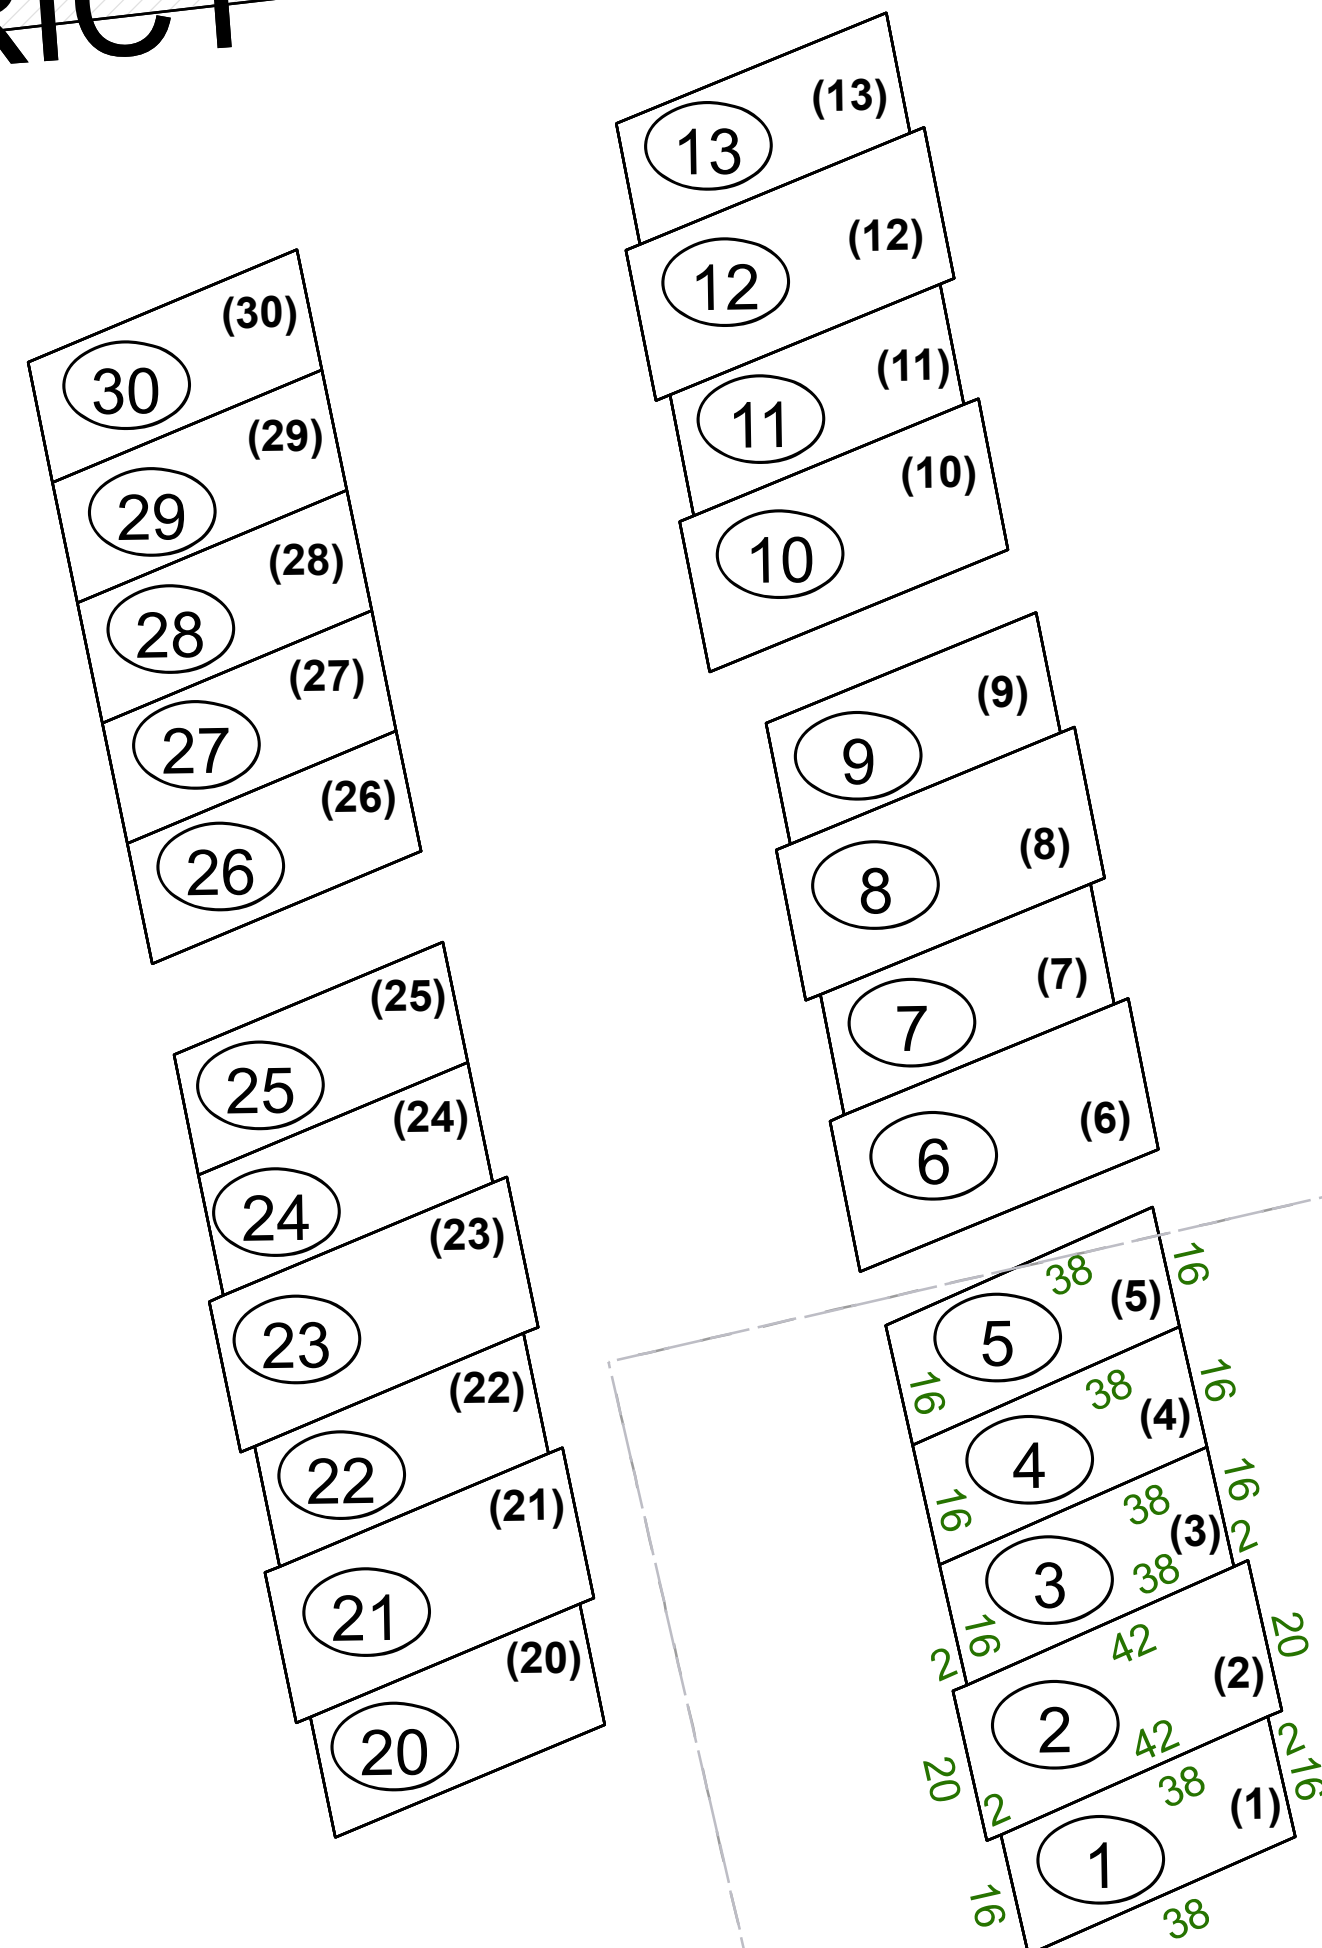

## PINNACLE TOWNHOMES

31

2.38 Ac.

FOR TAX PURPOSES ONLY

Prepared By:

**Mark Musick**  
Monongalia County Assessor

Legend	
Property Line	Original Lot Line
Road Right of Way	Lot Number (15)
Corporation Line	Parcel Number (99)
District Line	Water
County Line	Railroad

R	1	Revised 6/1/15	9		17
e	2		10		18
v	3		11		19
i	4		12		20
s	5		13		21
i	6		14		22
o	7		15		23
n	8		16		24

**STATE OF WEST VIRGINIA**  
**COUNTY OF MONONGALIA**  
Office of Assessor

UNION DISTRICT  
District 18 Map No: 21E  
Date, Aerial Photography:  
Date, Map: 1/20/2022  
Scale: 1" = 25'