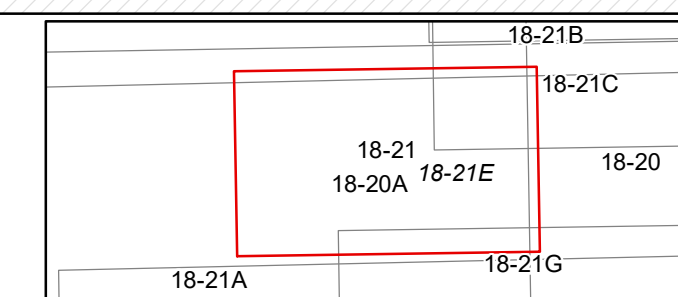

## PINNACLE TOWNHOMES

31

2.38 Ac.

FOR TAX PURPOSES ONLY

Prepared By:

**Mark Musick**  
Monongalia County Assessor

Legend	
Property Line	Original Lot Line
Road Right of Way	Lot Number (15)
Corporation Line	Parcel Number (99)
District Line	Water
County Line	Railroad

R	1	Revised 6/1/15	9		17
e	2		10		18
v	3		11		19
i	4		12		20
s	5		13		21
i	6		14		22
o	7		15		23
n	8		16		24

**STATE OF WEST VIRGINIA**  
**COUNTY OF MONONGALIA**  
Office of Assessor

UNION DISTRICT  
District 18 Map No: 21E  
Date, Aerial Photography:  
Date, Map: 1/20/2022  
Scale: 1" = 25'