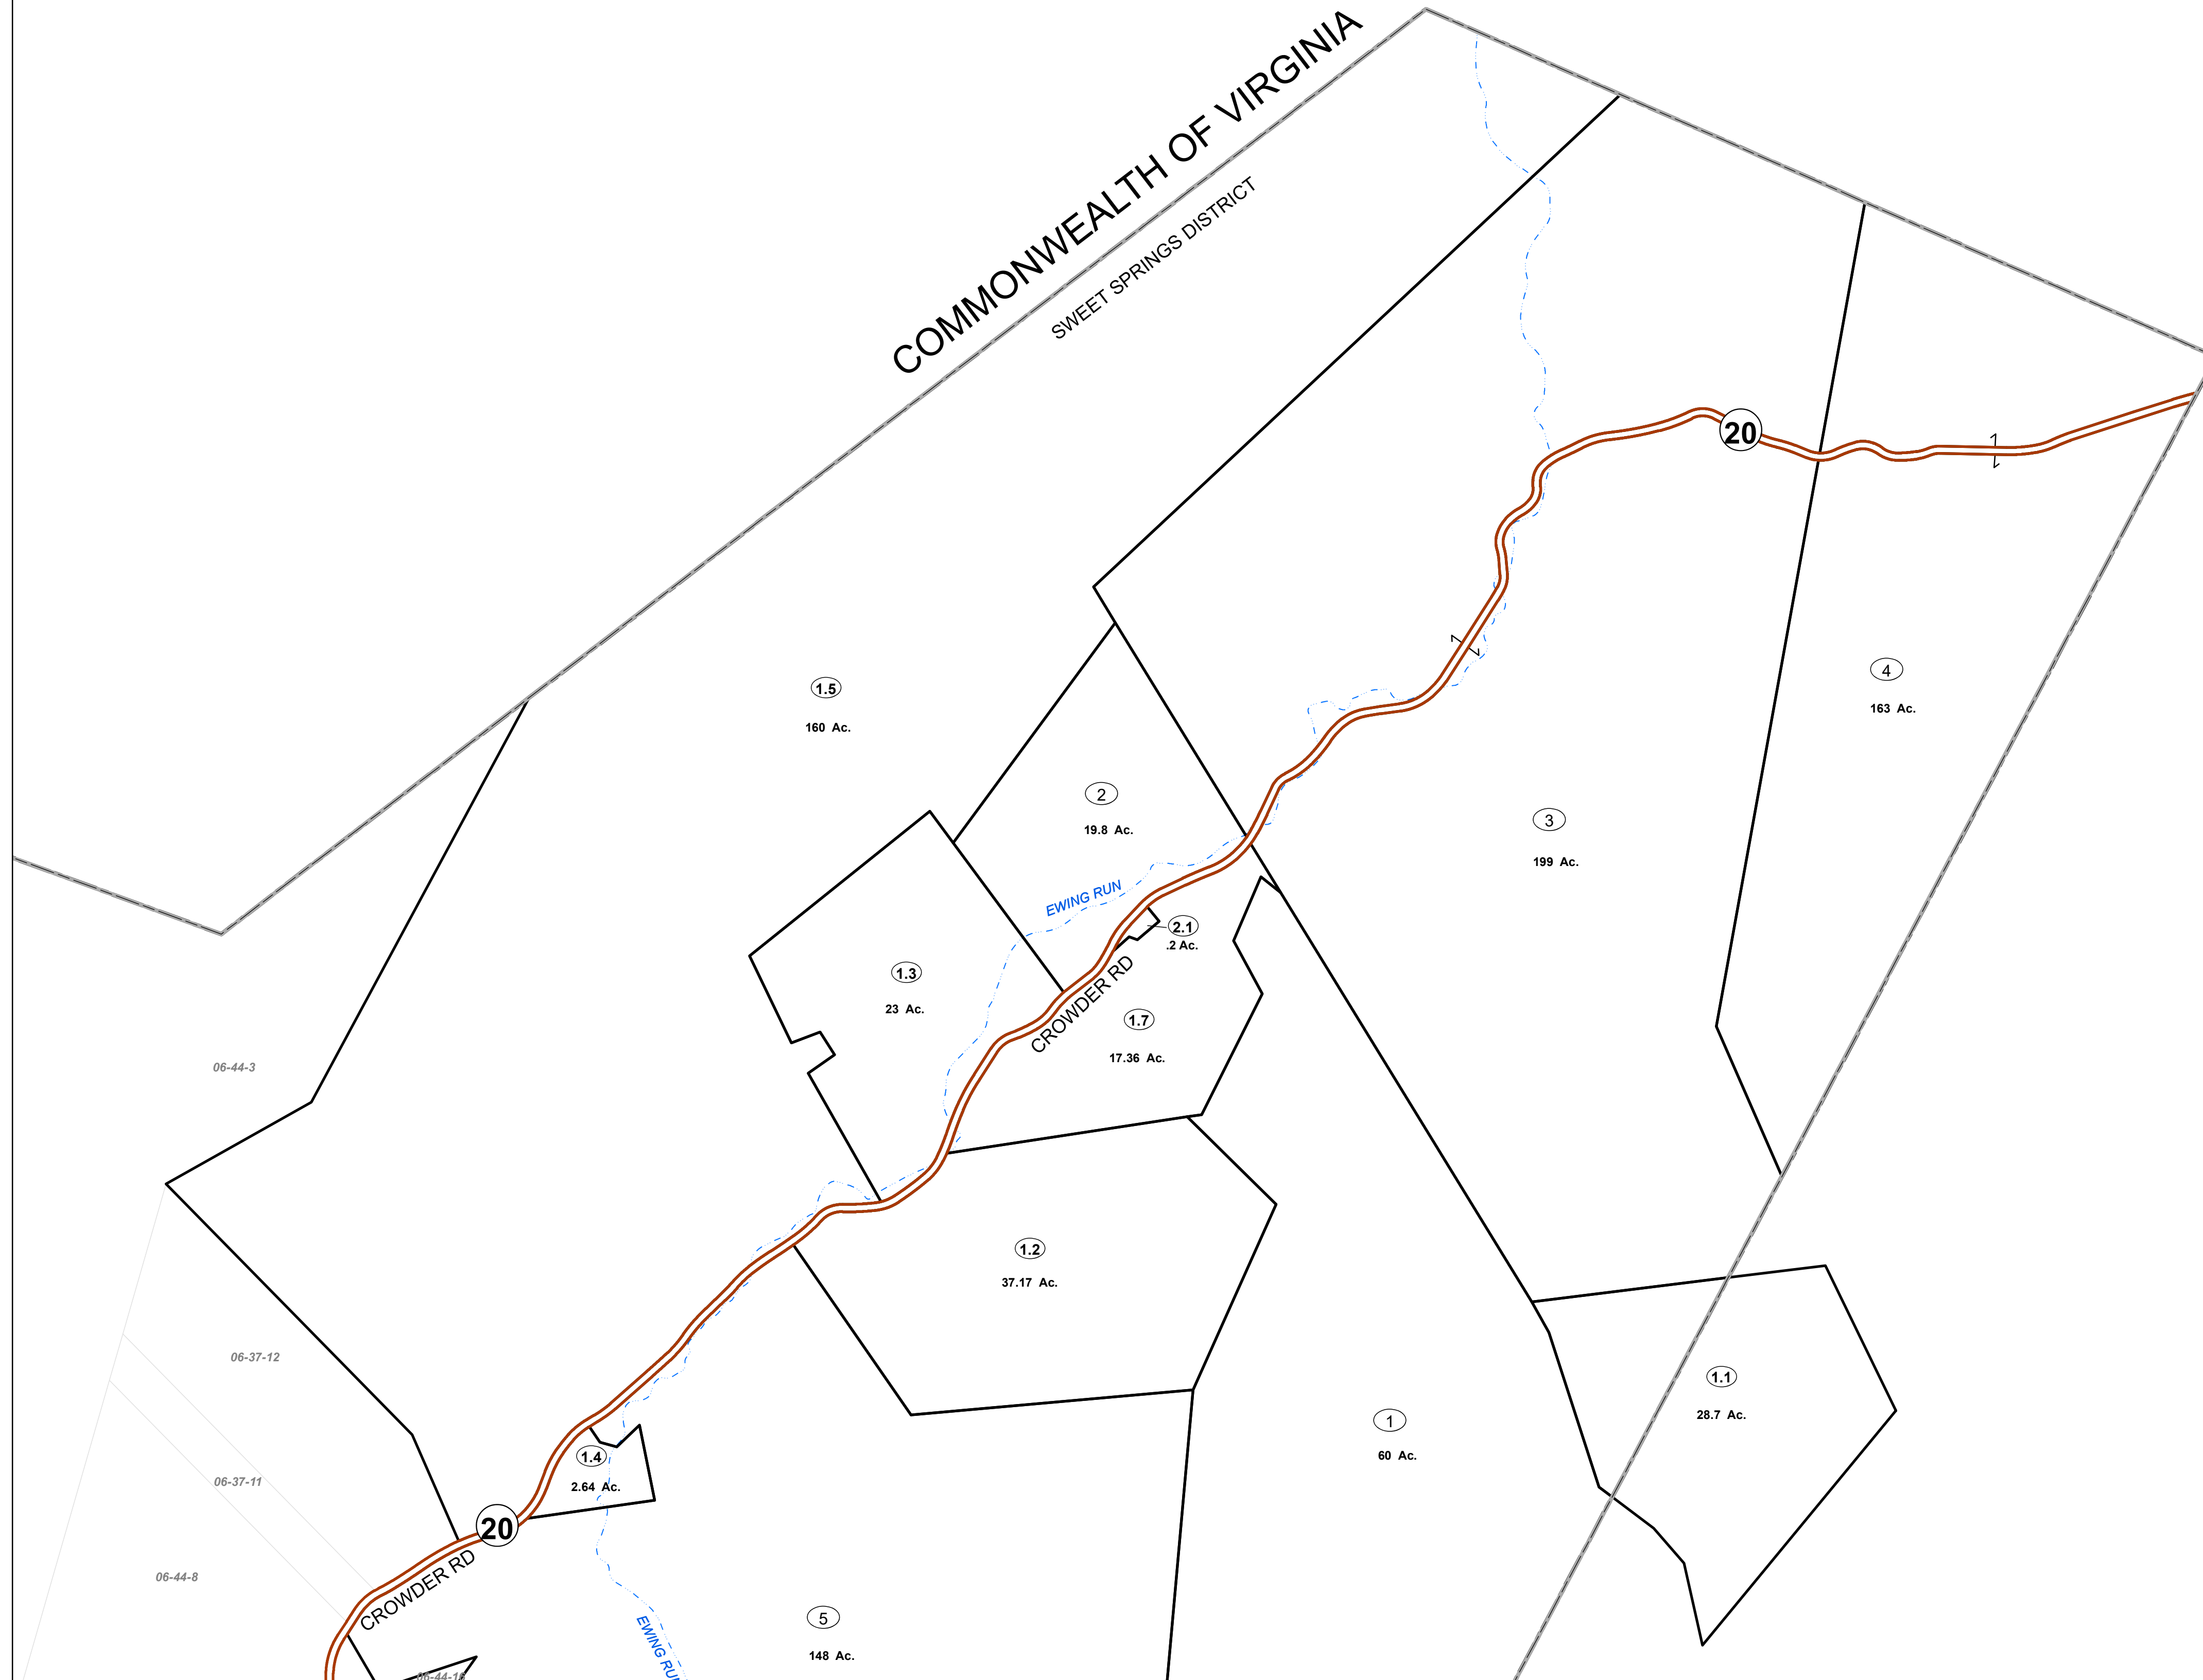

COMMONWEALTH OF VIRGINIA
SWEET SPRINGS DISTRICT

FOR TAX PURPOSES ONLY

Prepared By:
Sarah Martin
Monroe County Assessor

Legend

Property Line	Original Lot Line
Road Right of Way	Lot Number (15)
Corporation Line	Parcel Number (99)
District Line	Water
County Line	Railroad

R	1	Revised 3/1/15	9		17
O	2	Revised 3/1/16	10		18
V	3	Revised 12/30/2016	11		19
I	4	Revised 09/27/2017	12		20
S	5	Revised 01/25/2018	13		21
I	6	Revised 01/25/2019	14		22
O	7	Revised 01/25/2020	15		23
N	8	Revised 01/25/2021	16		24

STATE OF WEST VIRGINIA
COUNTY OF MONROE
Office of Assessor

SWEET SPRINGS
Map: 38
Date, Aerial Photography: 2003
Date, Map: 1/25/2022
Scale: 1" = 400'