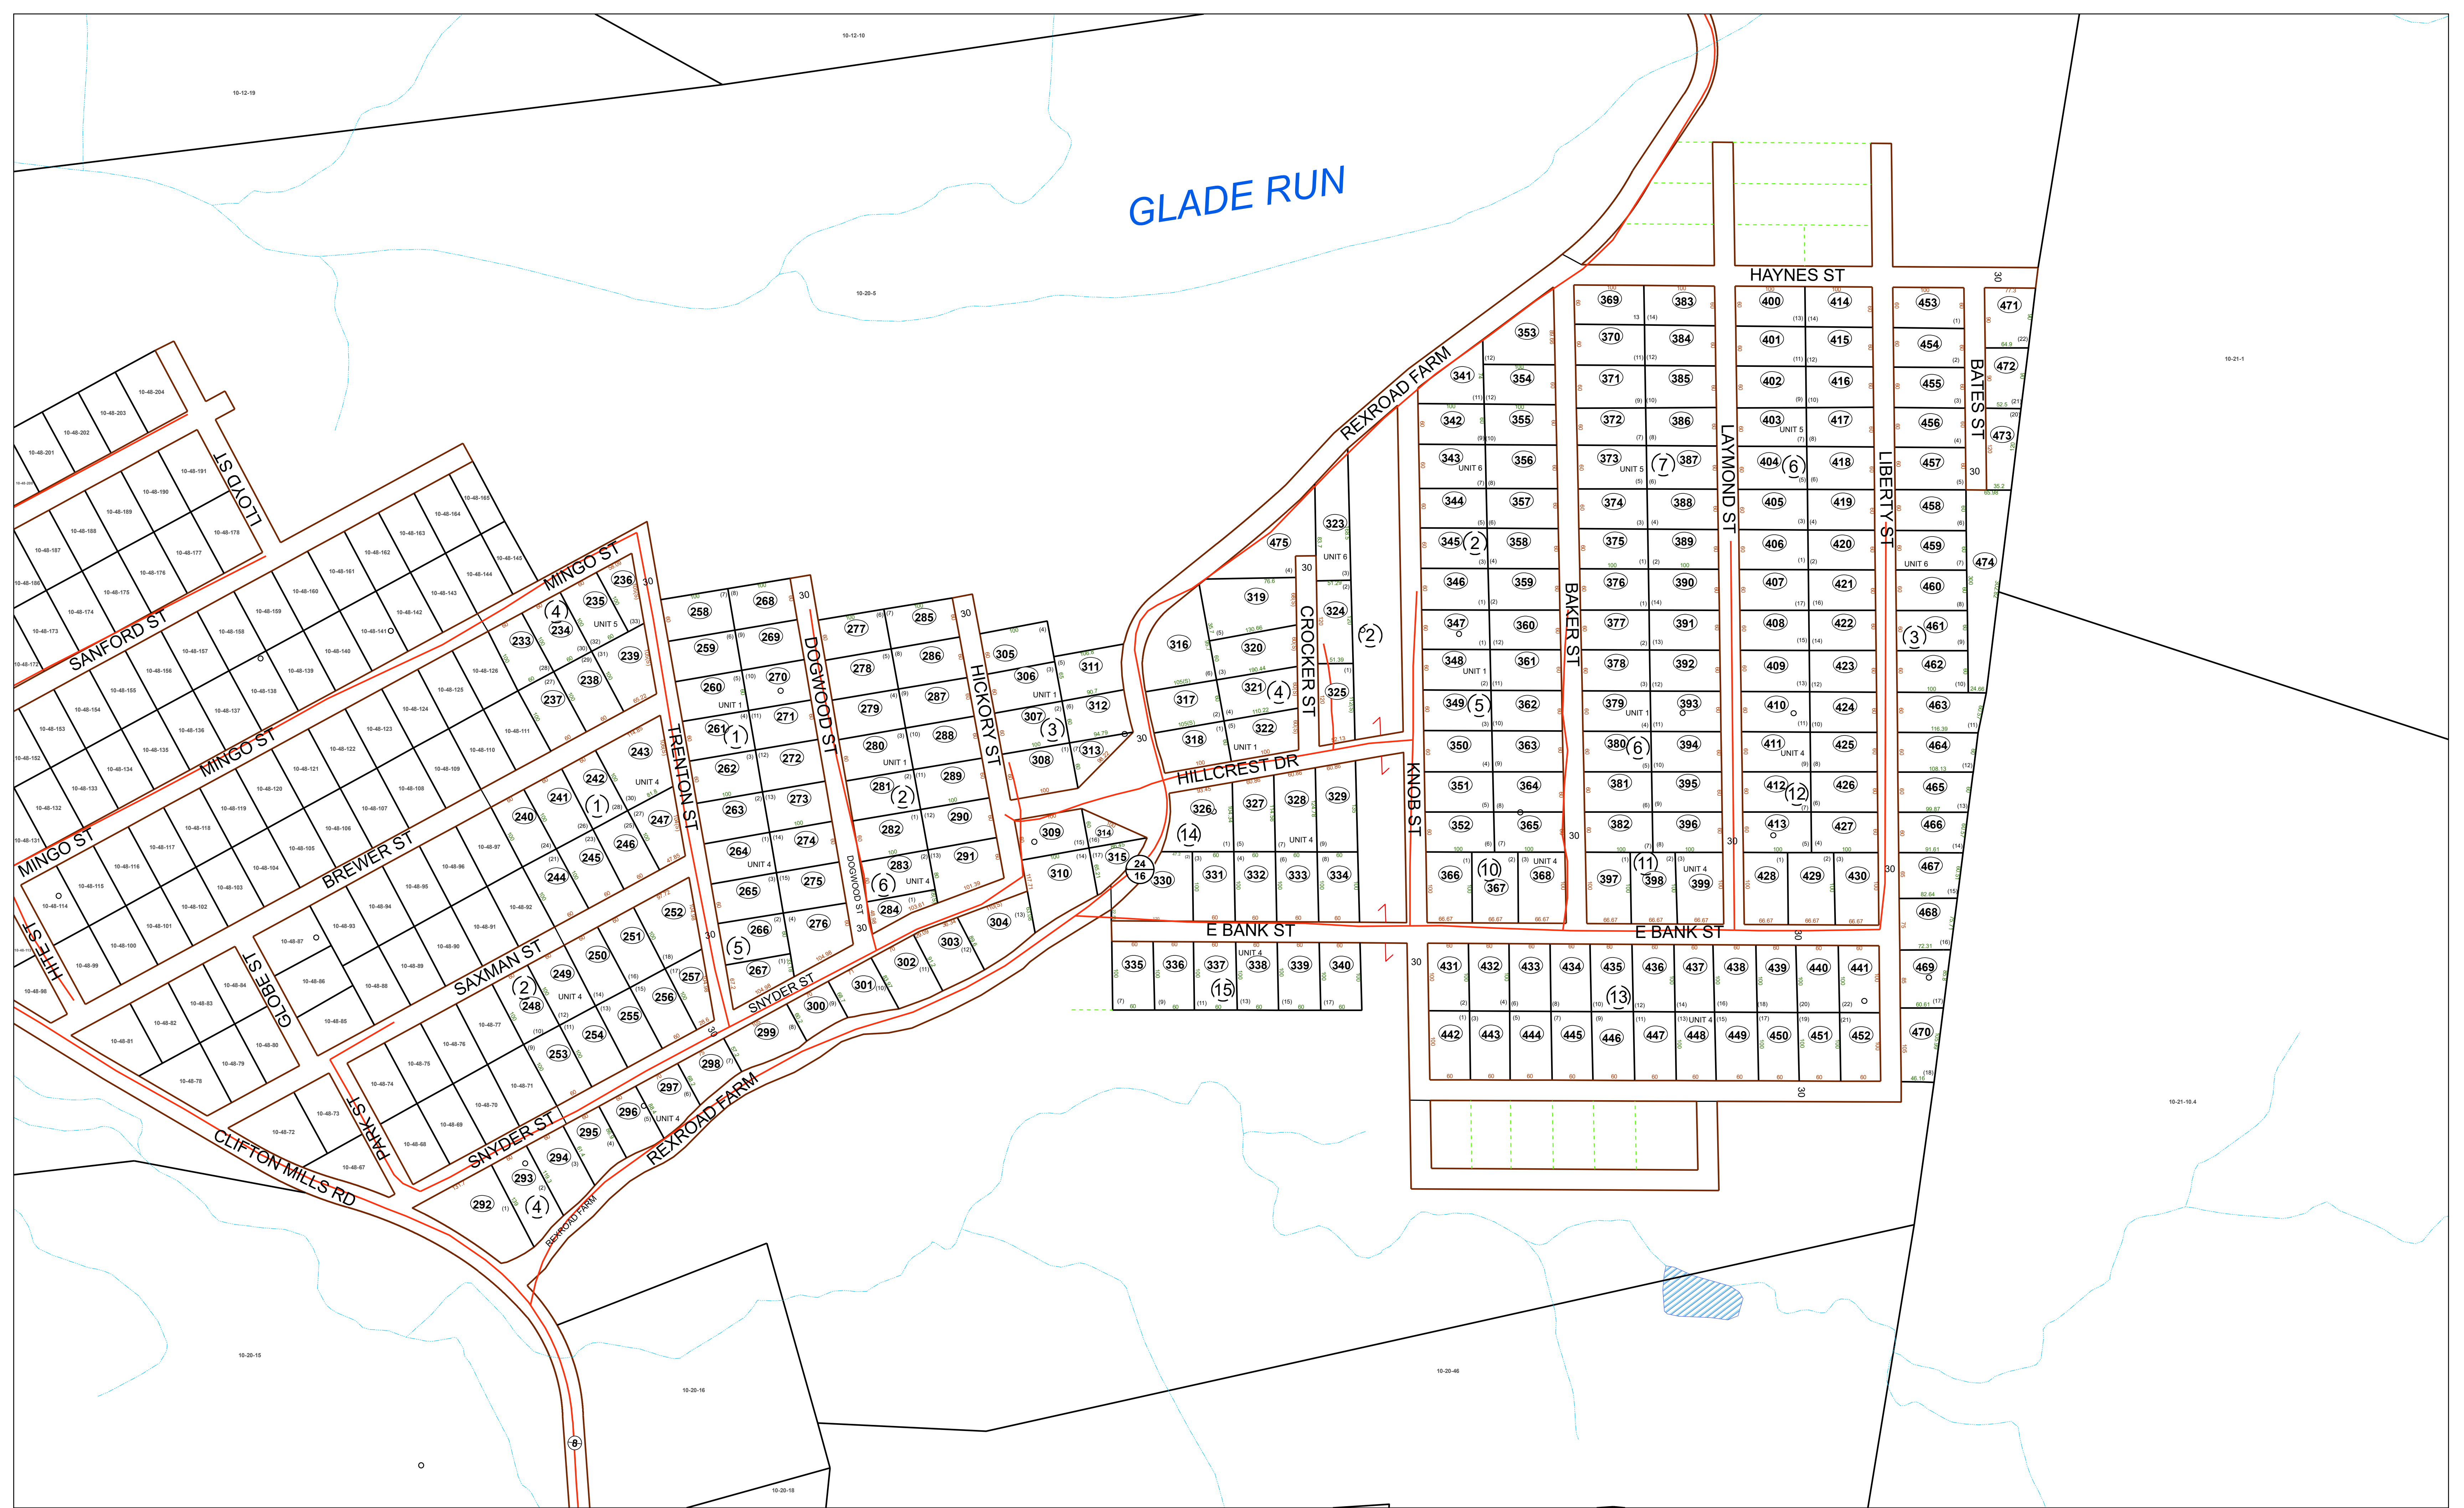

GLADE RUN

FOR TAX PURPOSES ONLY
Prepared By:
Connie Ervin
Preston County Assessor

	Parcel Line		Right-of-Way		Lot Line		Parcel Hook
	Rail Road		Easement		Parcel Number		Stream

PRESTON COUNTY - WEST VIRGINIA
Restriction
Reproduction of Tax Maps Prohibited by Law
No person may reproduce, modify, copy, distribute or sell copies of tax maps prepared by the county without having first obtained written permission of the County Assessor

District: 10 Grant
Map No: 49
Date: 01/31/2022
Scale: 1" = 100'