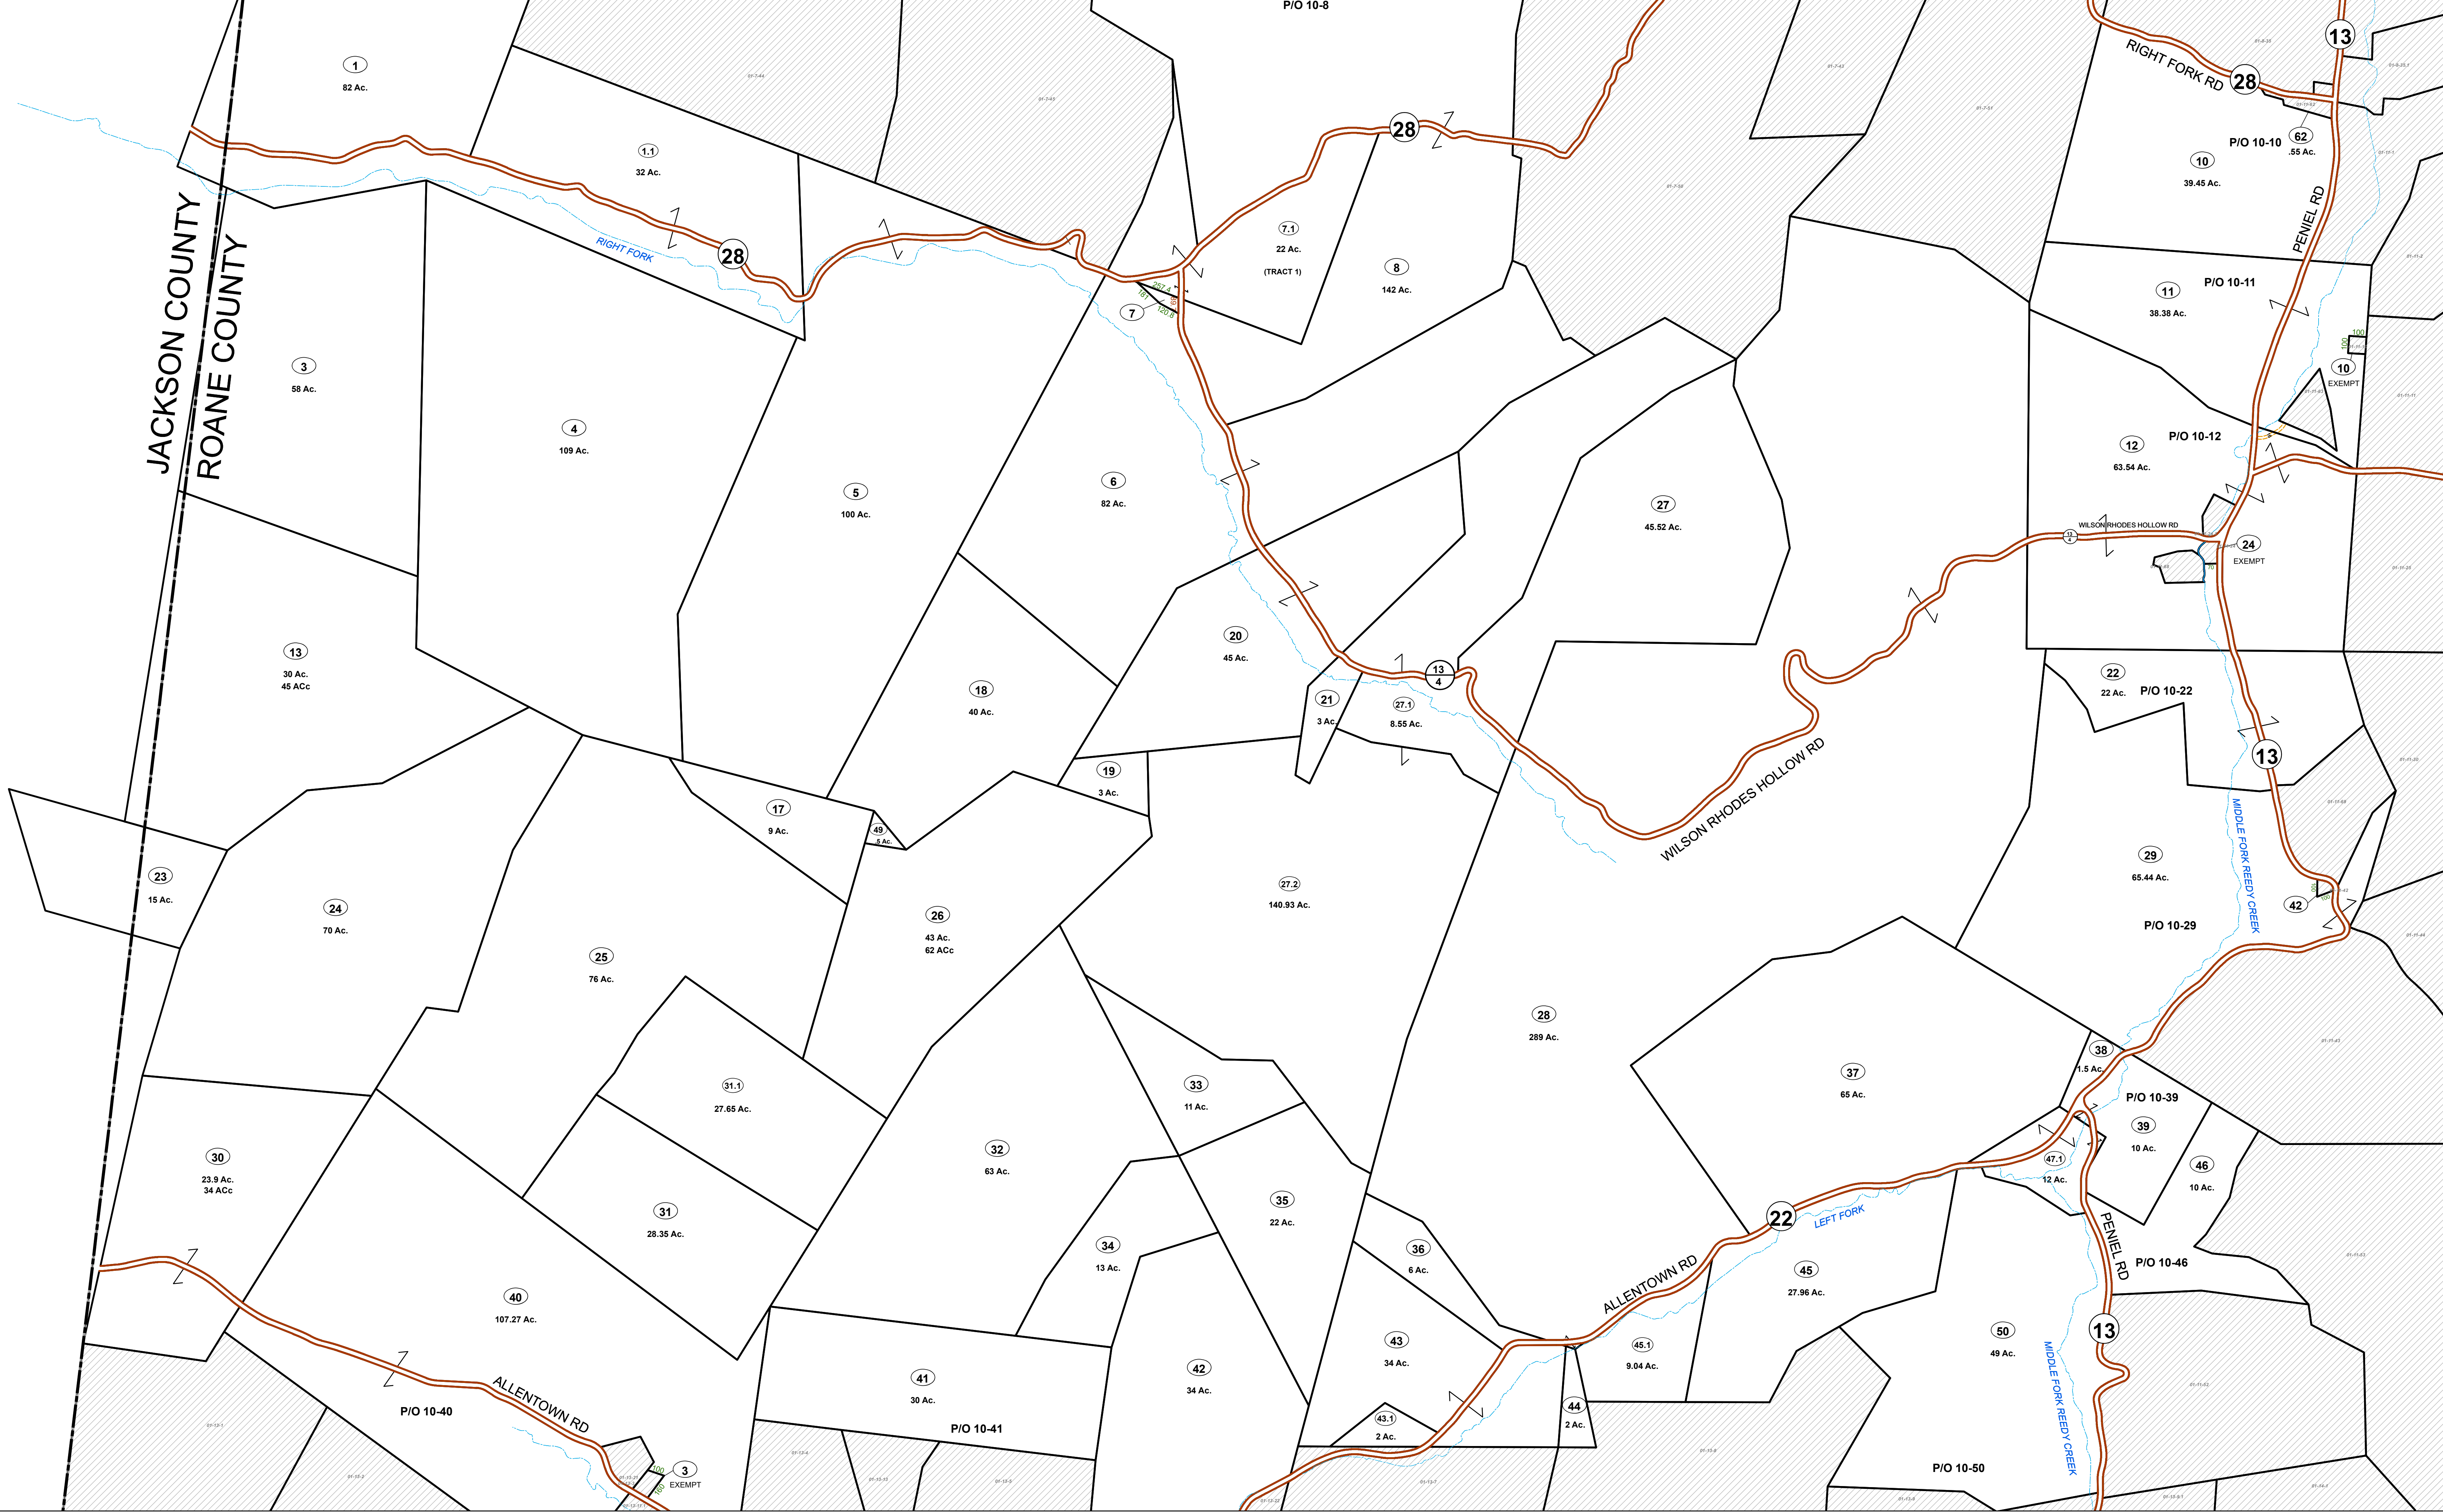

JACKSON COUNTY
ROANE COUNTY

FOR TAX PURPOSES ONLY

Prepared By:
Emily C Westfall
Roane County Assessor

Legend
 Property Line
 Road Right of Way
 Corporation Line
 District Line
 County Line
 Original Lot Line
 Lot Number (15)
 Parcel Number (99)
 Water
 Railroad

R	1	Revised 2/11/2021	9		17
e	2	Revised 1/25/2022	10		18
v	3		11		19
i	4		12		20
s	5		13		21
i	6		14		22
o	7		15		23
n	8		16		24

STATE OF WEST VIRGINIA
 COUNTY OF ROANE
 Office of Assessor

CURTIS DISTRICT
 Map: 10
 Date, Aerial Photography: 2019
 Date, Map: 1/25/2022
 Scale: 1 inch = 400 feet