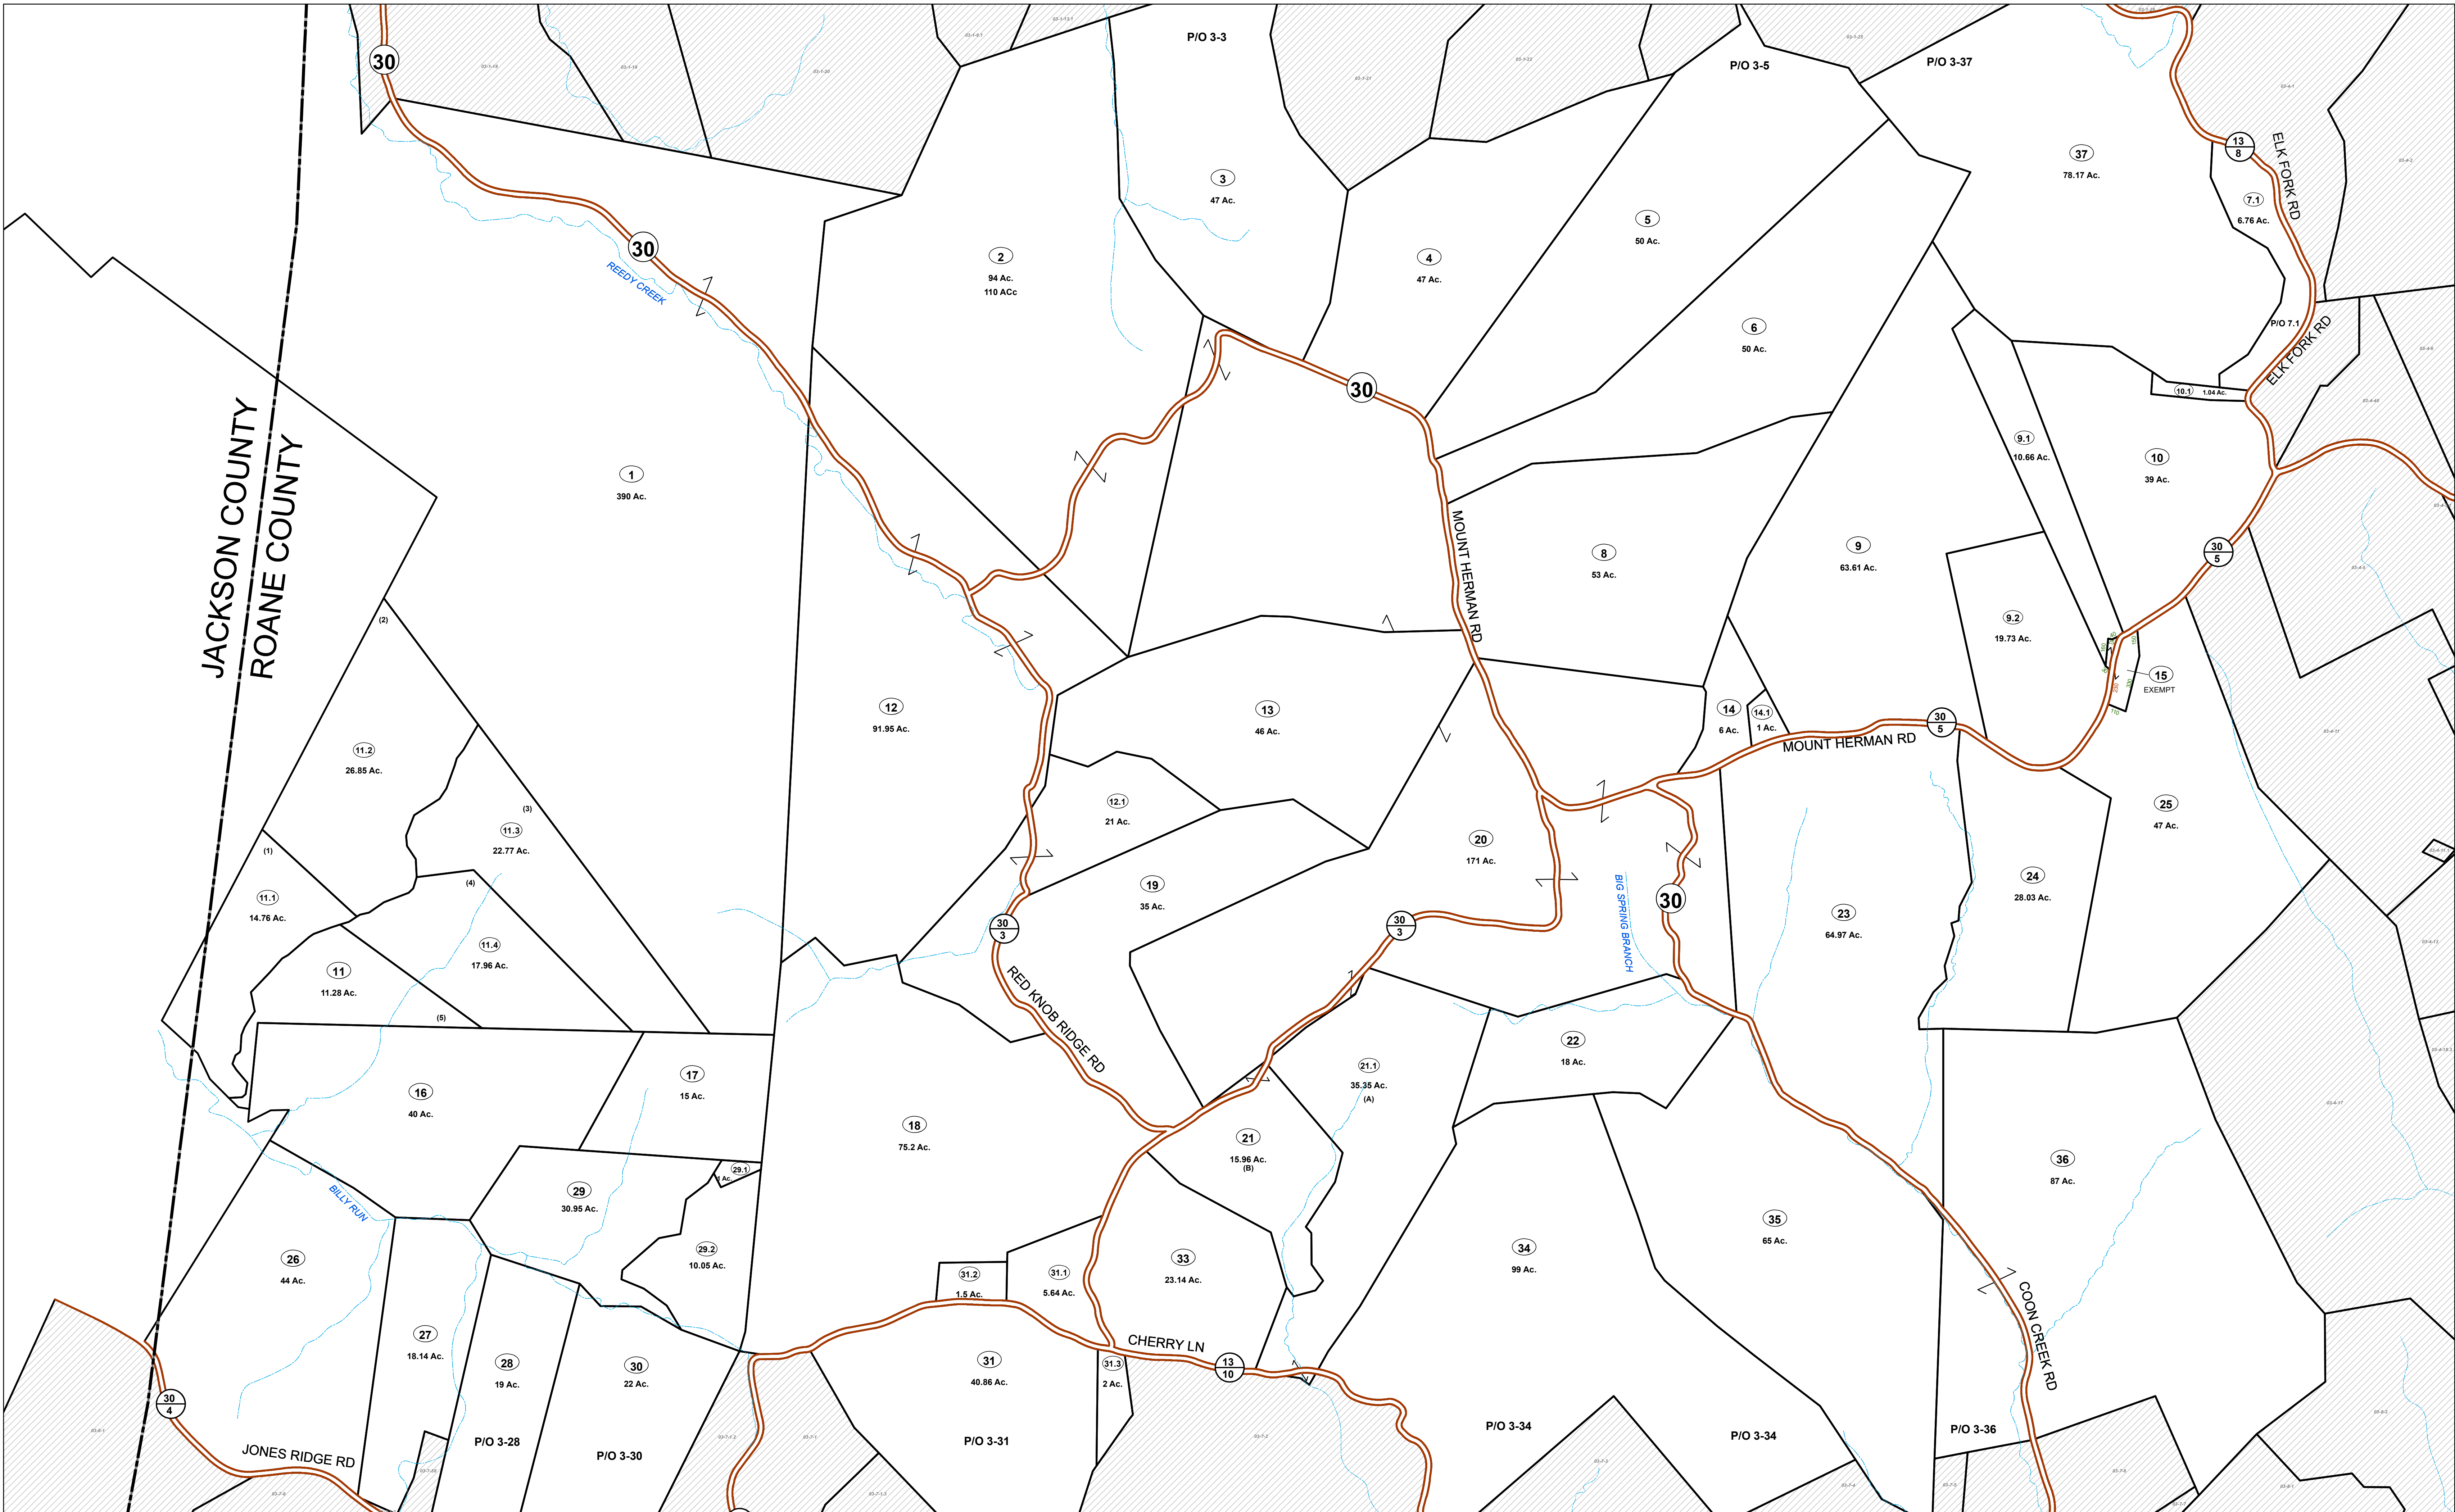

JACKSON COUNTY
ROANE COUNTY

FOR TAX PURPOSES ONLY

Prepared By:
Emily C Westfall
Roane County Assessor

Legend

Property Line	Original Lot Line	Lot Number (15)
Road Right of Way	Corporation Line	Parcel Number (99)
District Line	County Line	Water
		Railroad

1	Revised 2/11/2021	9	17
2	Revised 1/25/2022	10	18
3		11	19
4		12	20
5		13	21
6		14	22
7		15	23
8		16	24

STATE OF WEST VIRGINIA
COUNTY OF ROANE
Office of Assessor

N

HARPER DISTRICT

Map: 3

Date, Aerial Photography: 2019

Date, Map: 1/25/2022

Scale: 1 inch = 400 feet