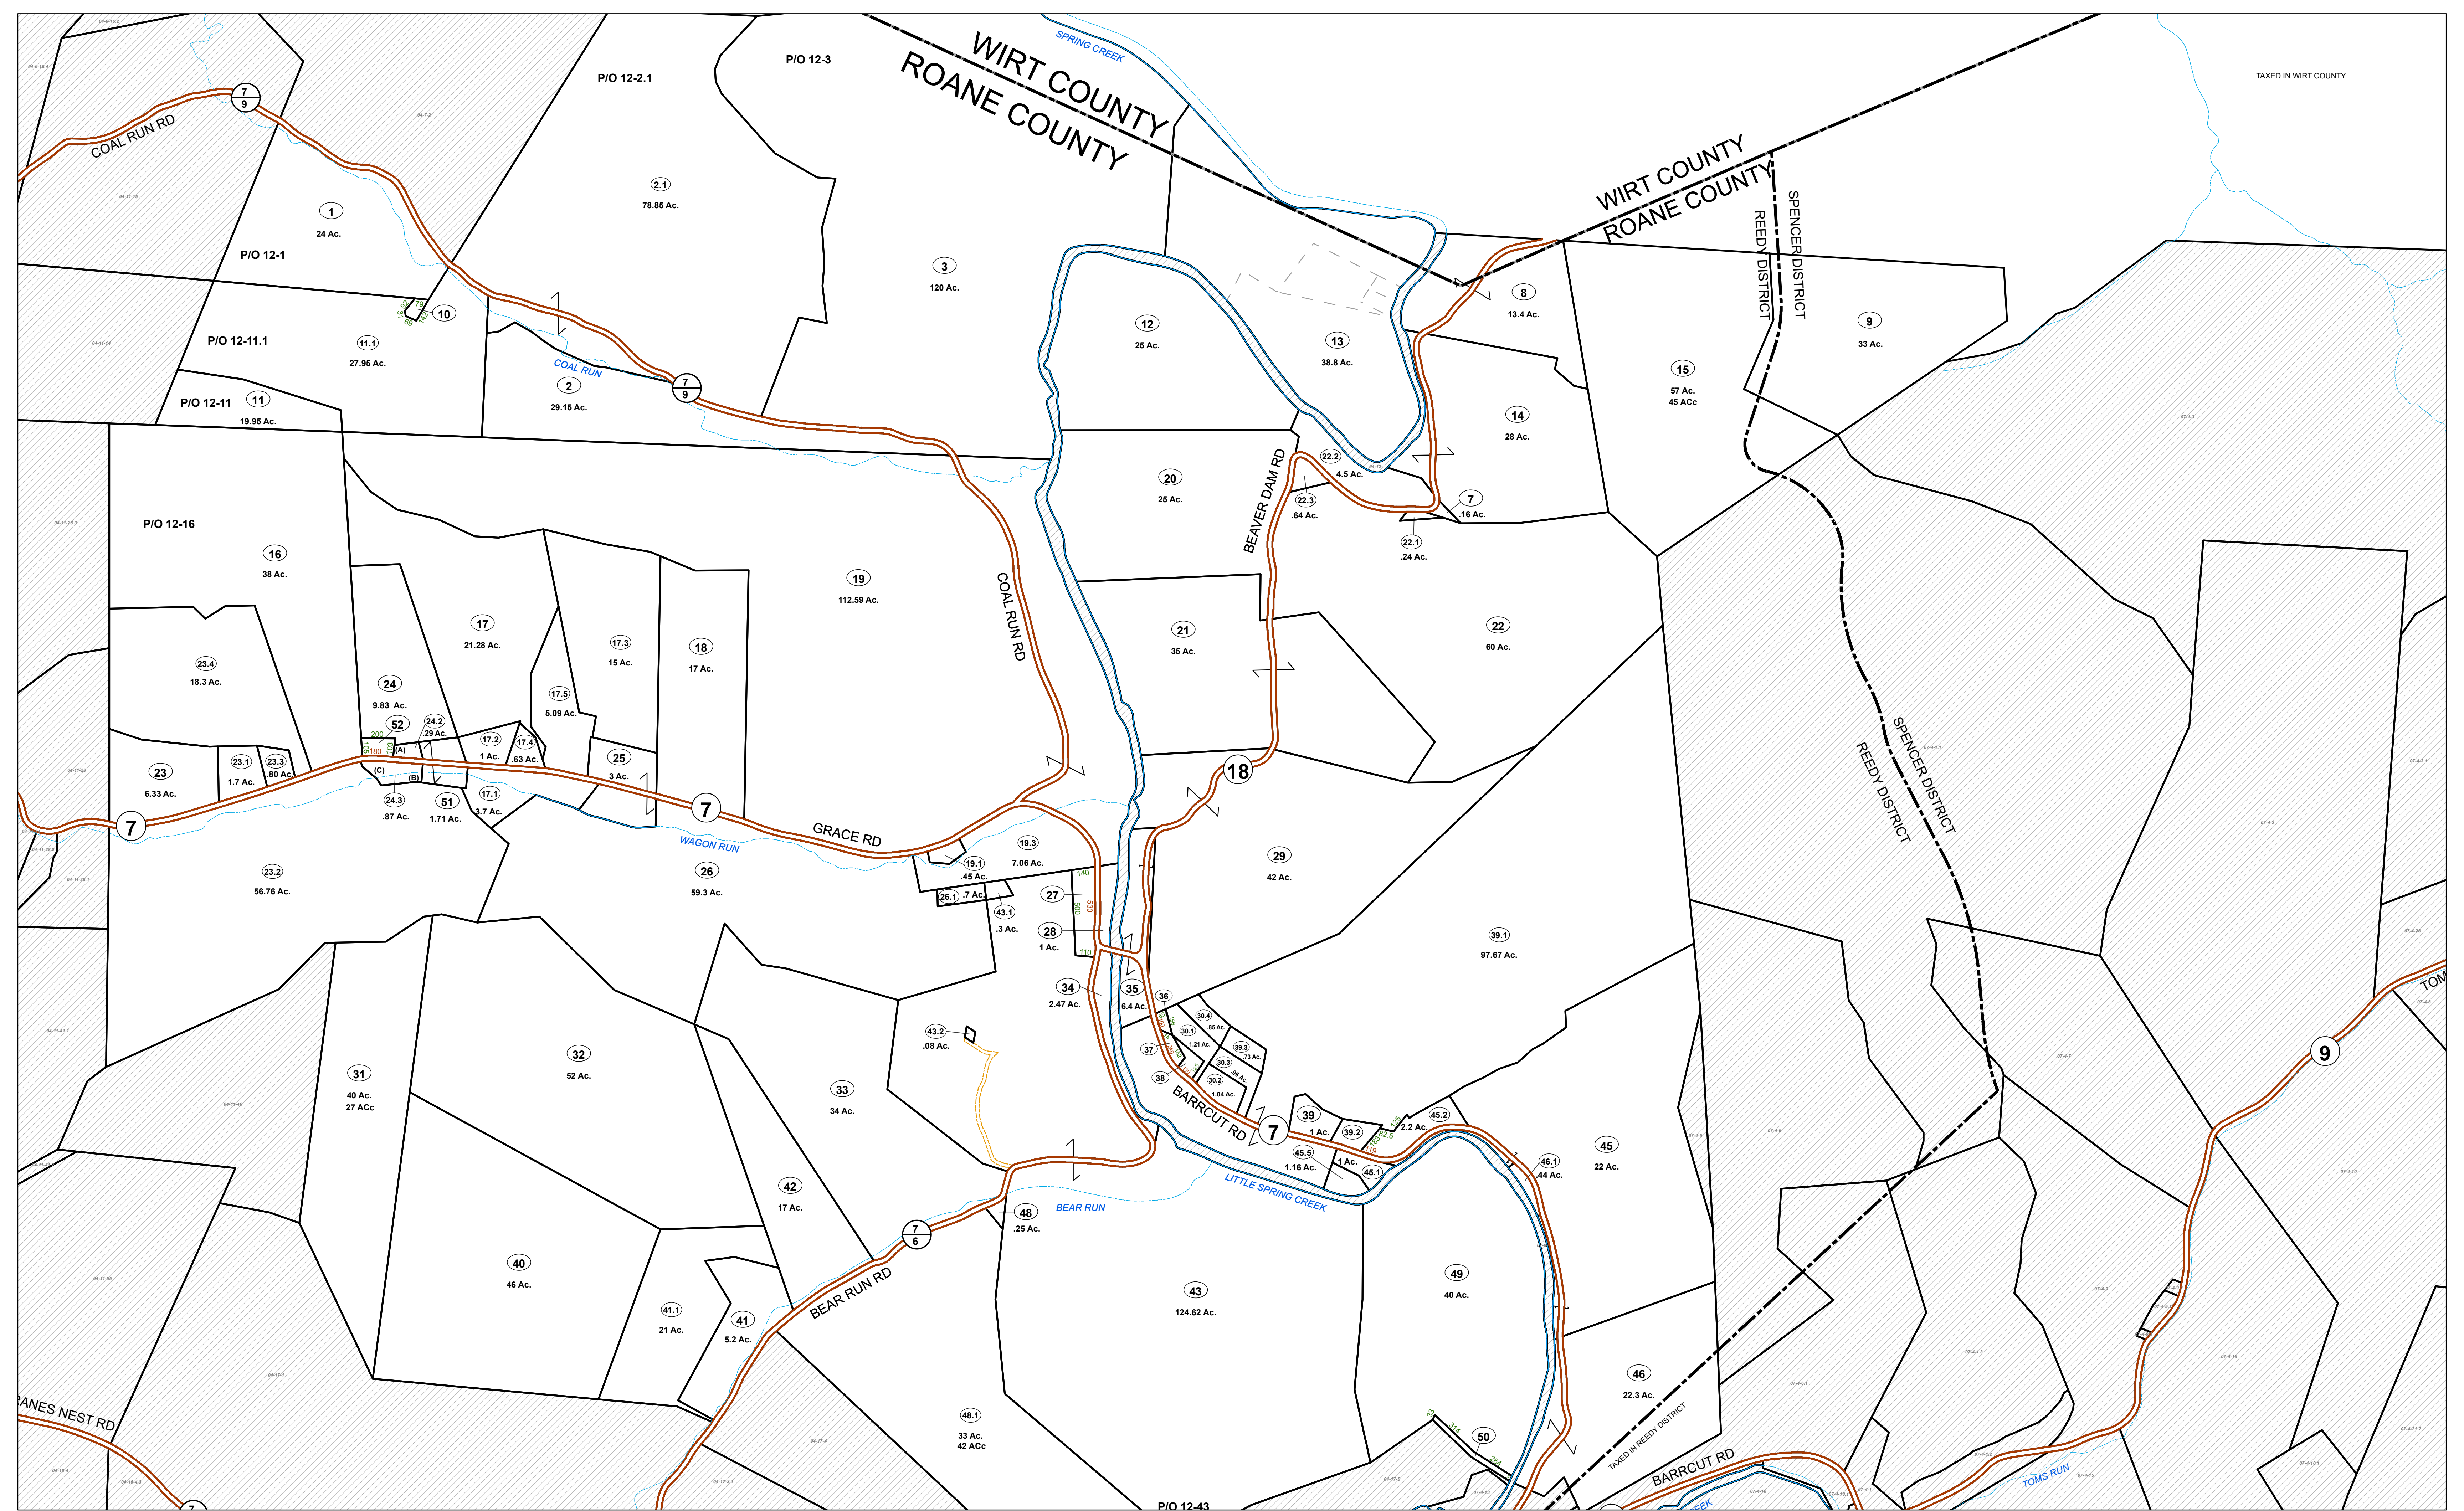

# WIRT COUNTY ROANE COUNTY

# WIRT COUNTY ROANE COUNTY

FOR TAX PURPOSES ONLY  
 Prepared By:  
**Emily C Westfall**  
 Roane County Assessor

**Legend**  
 Property Line ——— Original Lot Line ———  
 Road Right of Way ——— Lot Number (15)  
 Corporation Line ——— Parcel Number (99)  
 District Line ——— Water ———  
 County Line ——— Railroad ———

R	1	Revised 2/11/2021	9		17
e	2	Revised 1/25/2022	10		18
v	3		11		19
i	4		12		20
s	5		13		21
e	6		14		22
n	7		15		23
s	8		16		24

**STATE OF WEST VIRGINIA**  
**COUNTY OF ROANE**  
 Office of Assessor

**REEDY DISTRICT**  
 Map: 12  
 Date, Aerial Photography: 2019  
 Date, Map: 1/25/2022  
 Scale: 1 inch = 400 feet