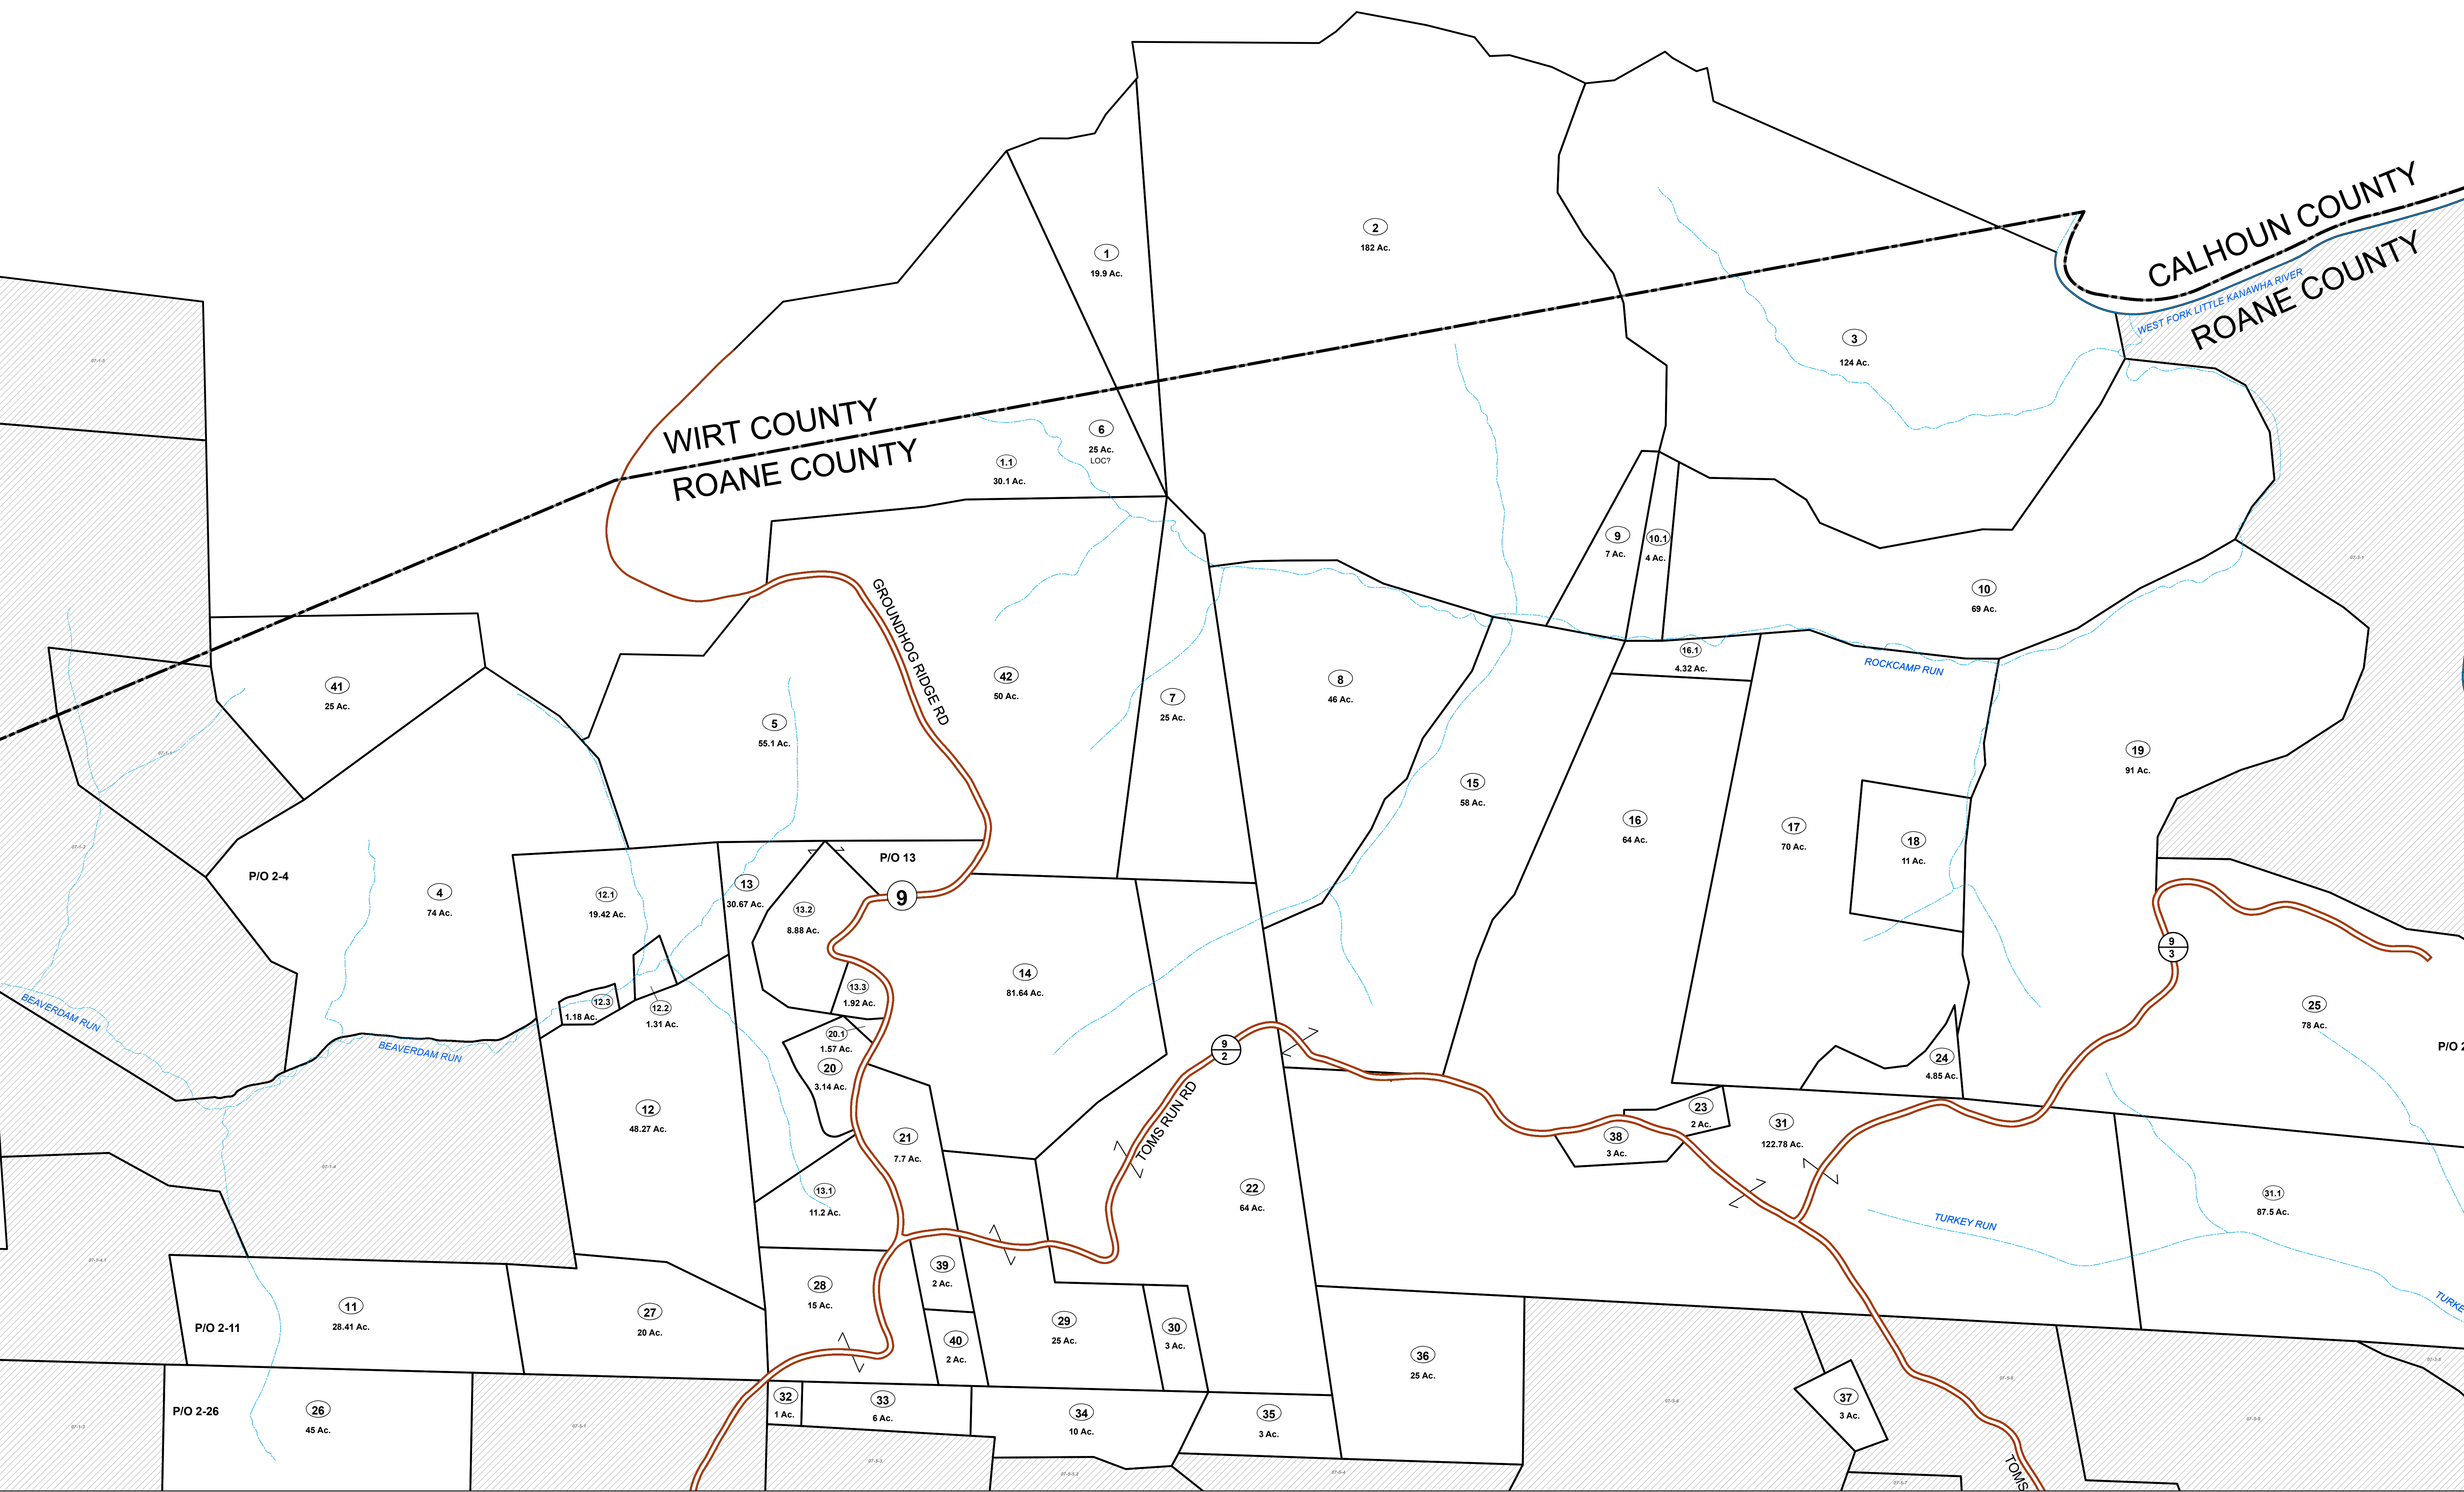

CALHOUN COUNTY
ROANE COUNTY

WIRT COUNTY
ROANE COUNTY

FOR TAX PURPOSES ONLY
Prepared By:
Emily C Westfall
Roane County Assessor

Legend

Property Line	Original Lot Line	Lot Number (15)
Road Right of Way	Corporation Line	Parcel Number (99)
District Line	County Line	Water
		Railroad

1	Revised 2/11/2021	9	17
2	Revised 1/25/2022	10	18
3		11	19
4		12	20
5		13	21
6		14	22
7		15	23
8		16	24

STATE OF WEST VIRGINIA
COUNTY OF ROANE
Office of Assessor

SPENCER DISTRICT
Map: 2
Date, Aerial Photography: 2019
Date, Map: 1/25/2022
Scale: 1 inch = 400 feet