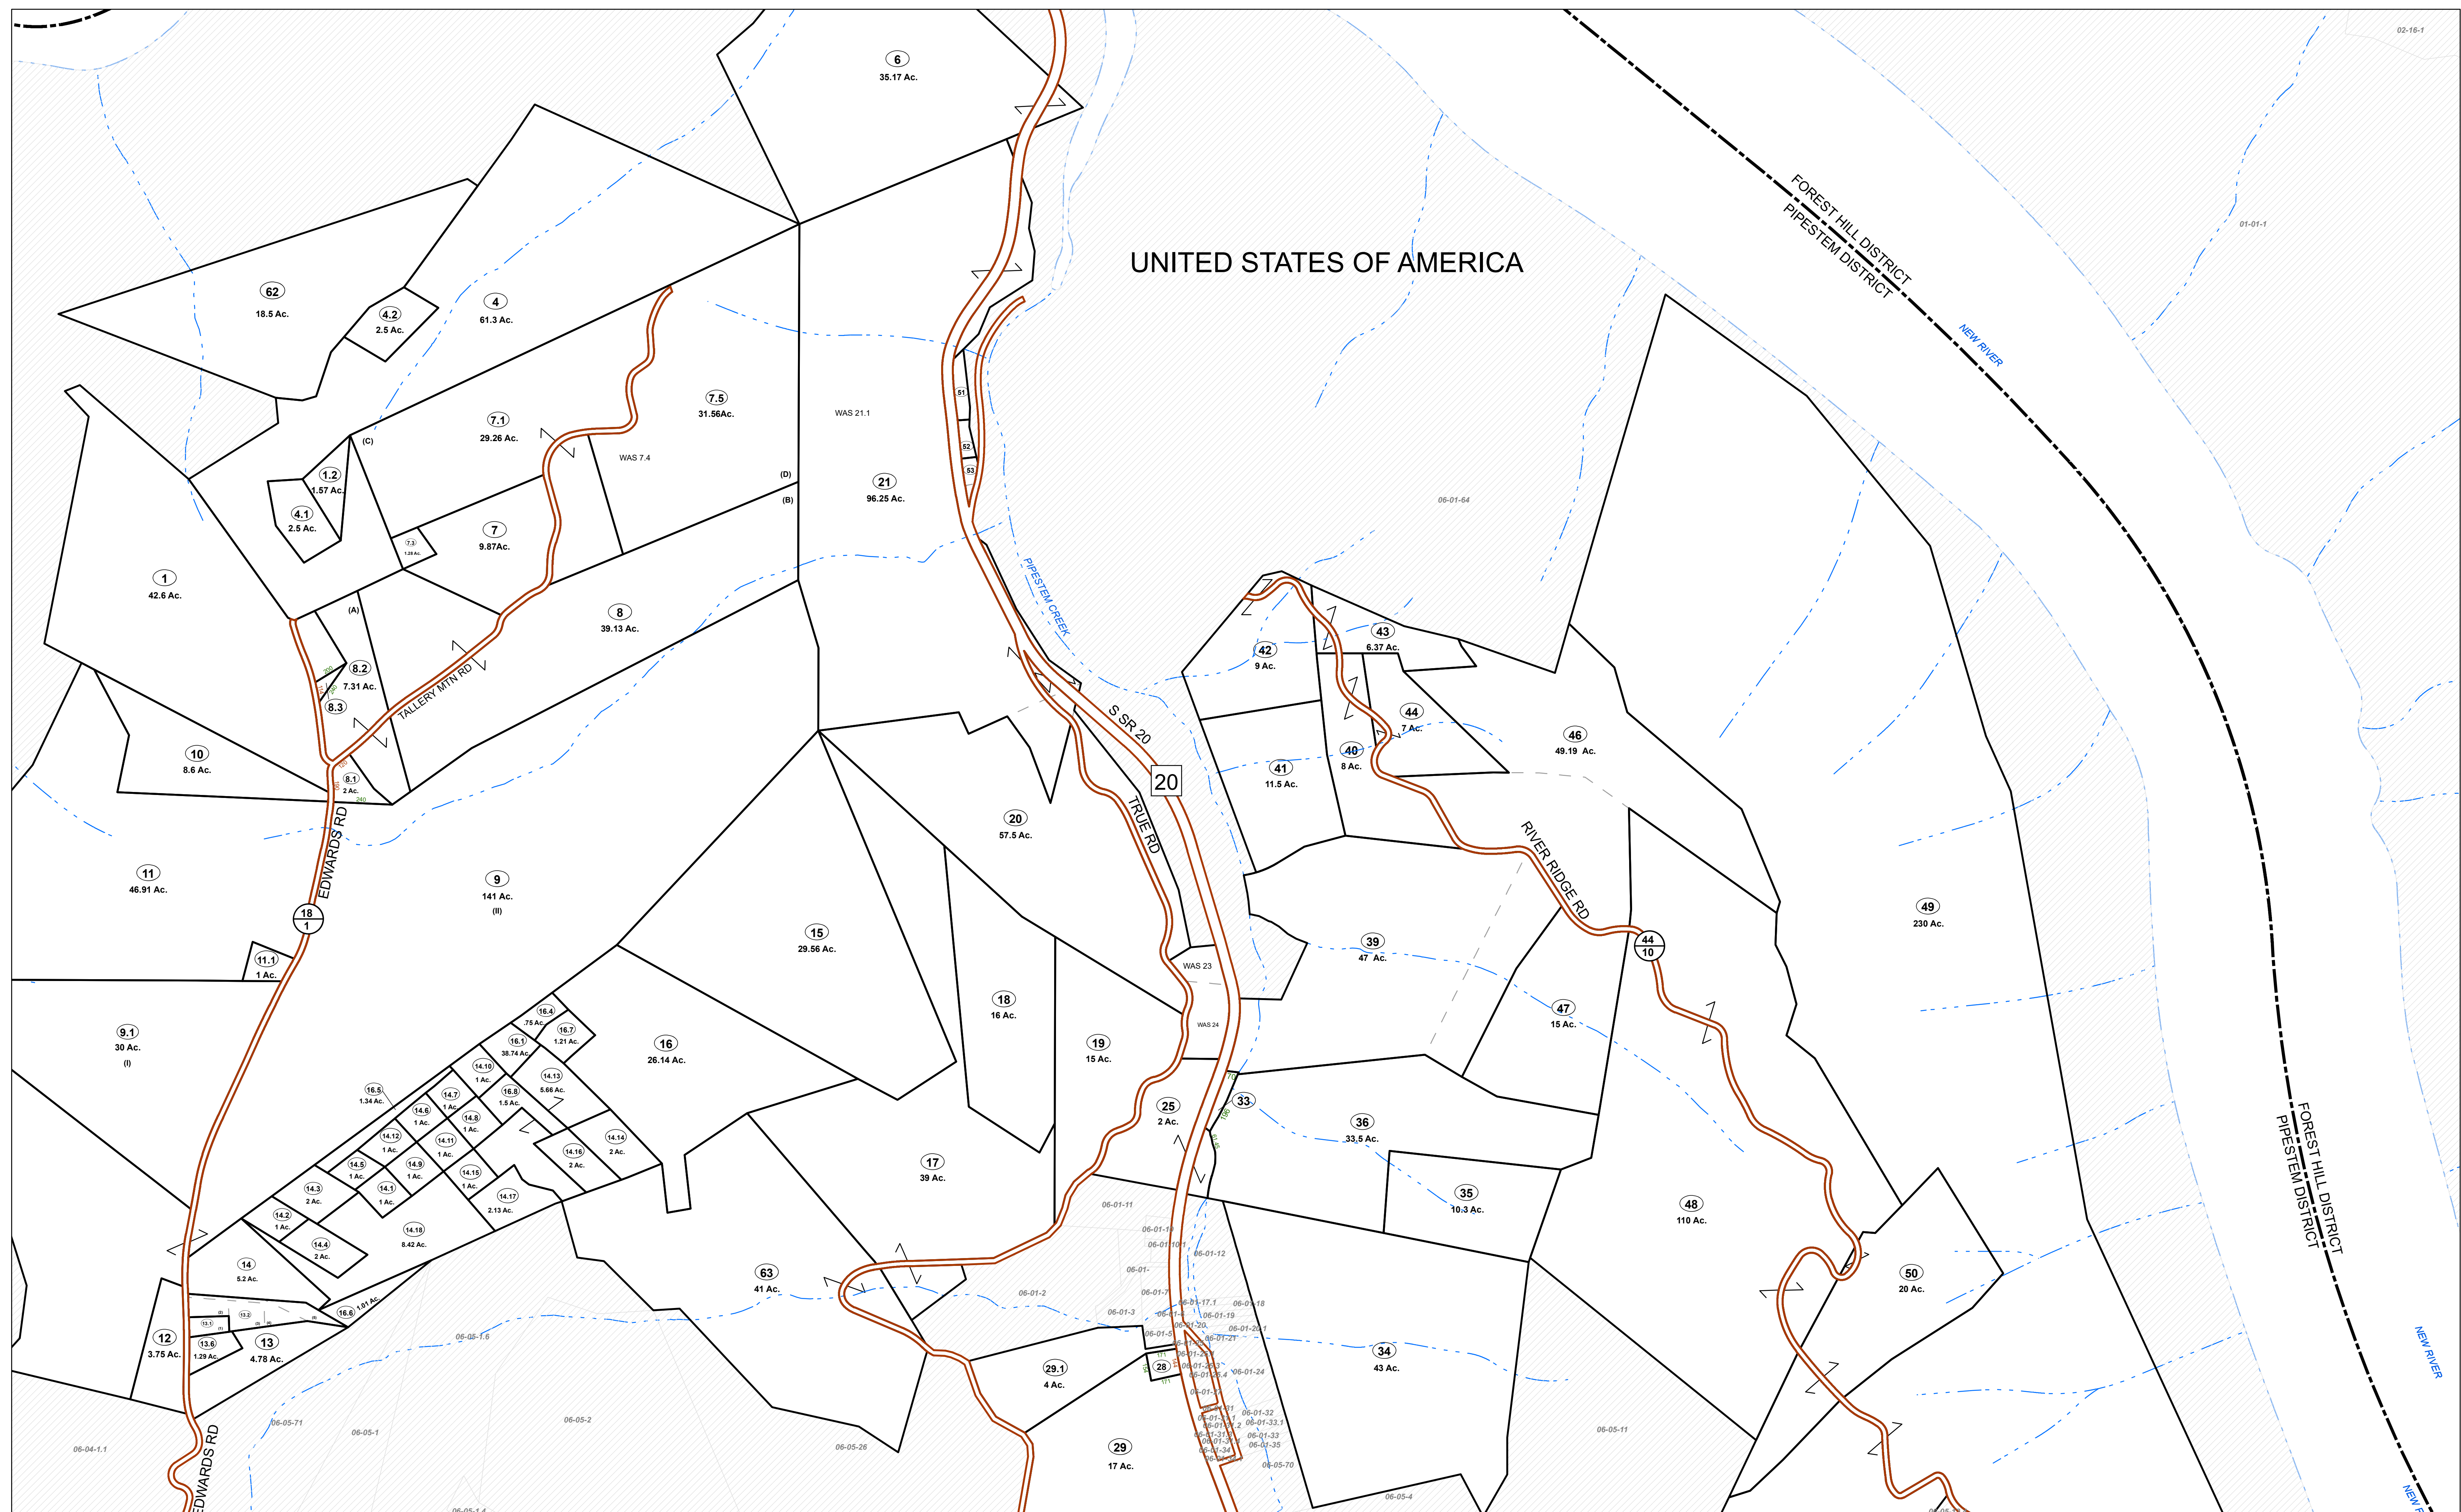

UNITED STATES OF AMERICA

FOREST HILL DISTRICT
PIPESTEM DISTRICT

NEW RIVER

FOREST HILL DISTRICT
PIPESTEM DISTRICT

NEW RIVER

FOR TAX PURPOSES ONLY

Prepared By:
Greg Vandall
Summers County Assessor

Legend

Property Line	Original Lot Line
Road Right of Way	Lot Number (15)
Corporation Line	Parcel Number (99)
District Line	Water
County Line	Railroad

R	1	Revised 6/1/16	9	17
O	2	Revised 12/30/2016	10	18
V	3	Revised 02/26/2018	11	19
I	4	Revised 10/29/2020	12	20
S	5	Revised 02/24/2021	13	21
J	6	Revised 01/27/2022	14	22
O	7		15	23
N	8		16	24

STATE OF WEST VIRGINIA
COUNTY OF SUMMERS
Office of Assessor

PIPESTEM DISTRICT
Map: 02
Date, Aerial Photography: 2018
Date, Map: 1/31/2022
Scale: 1" = 400'