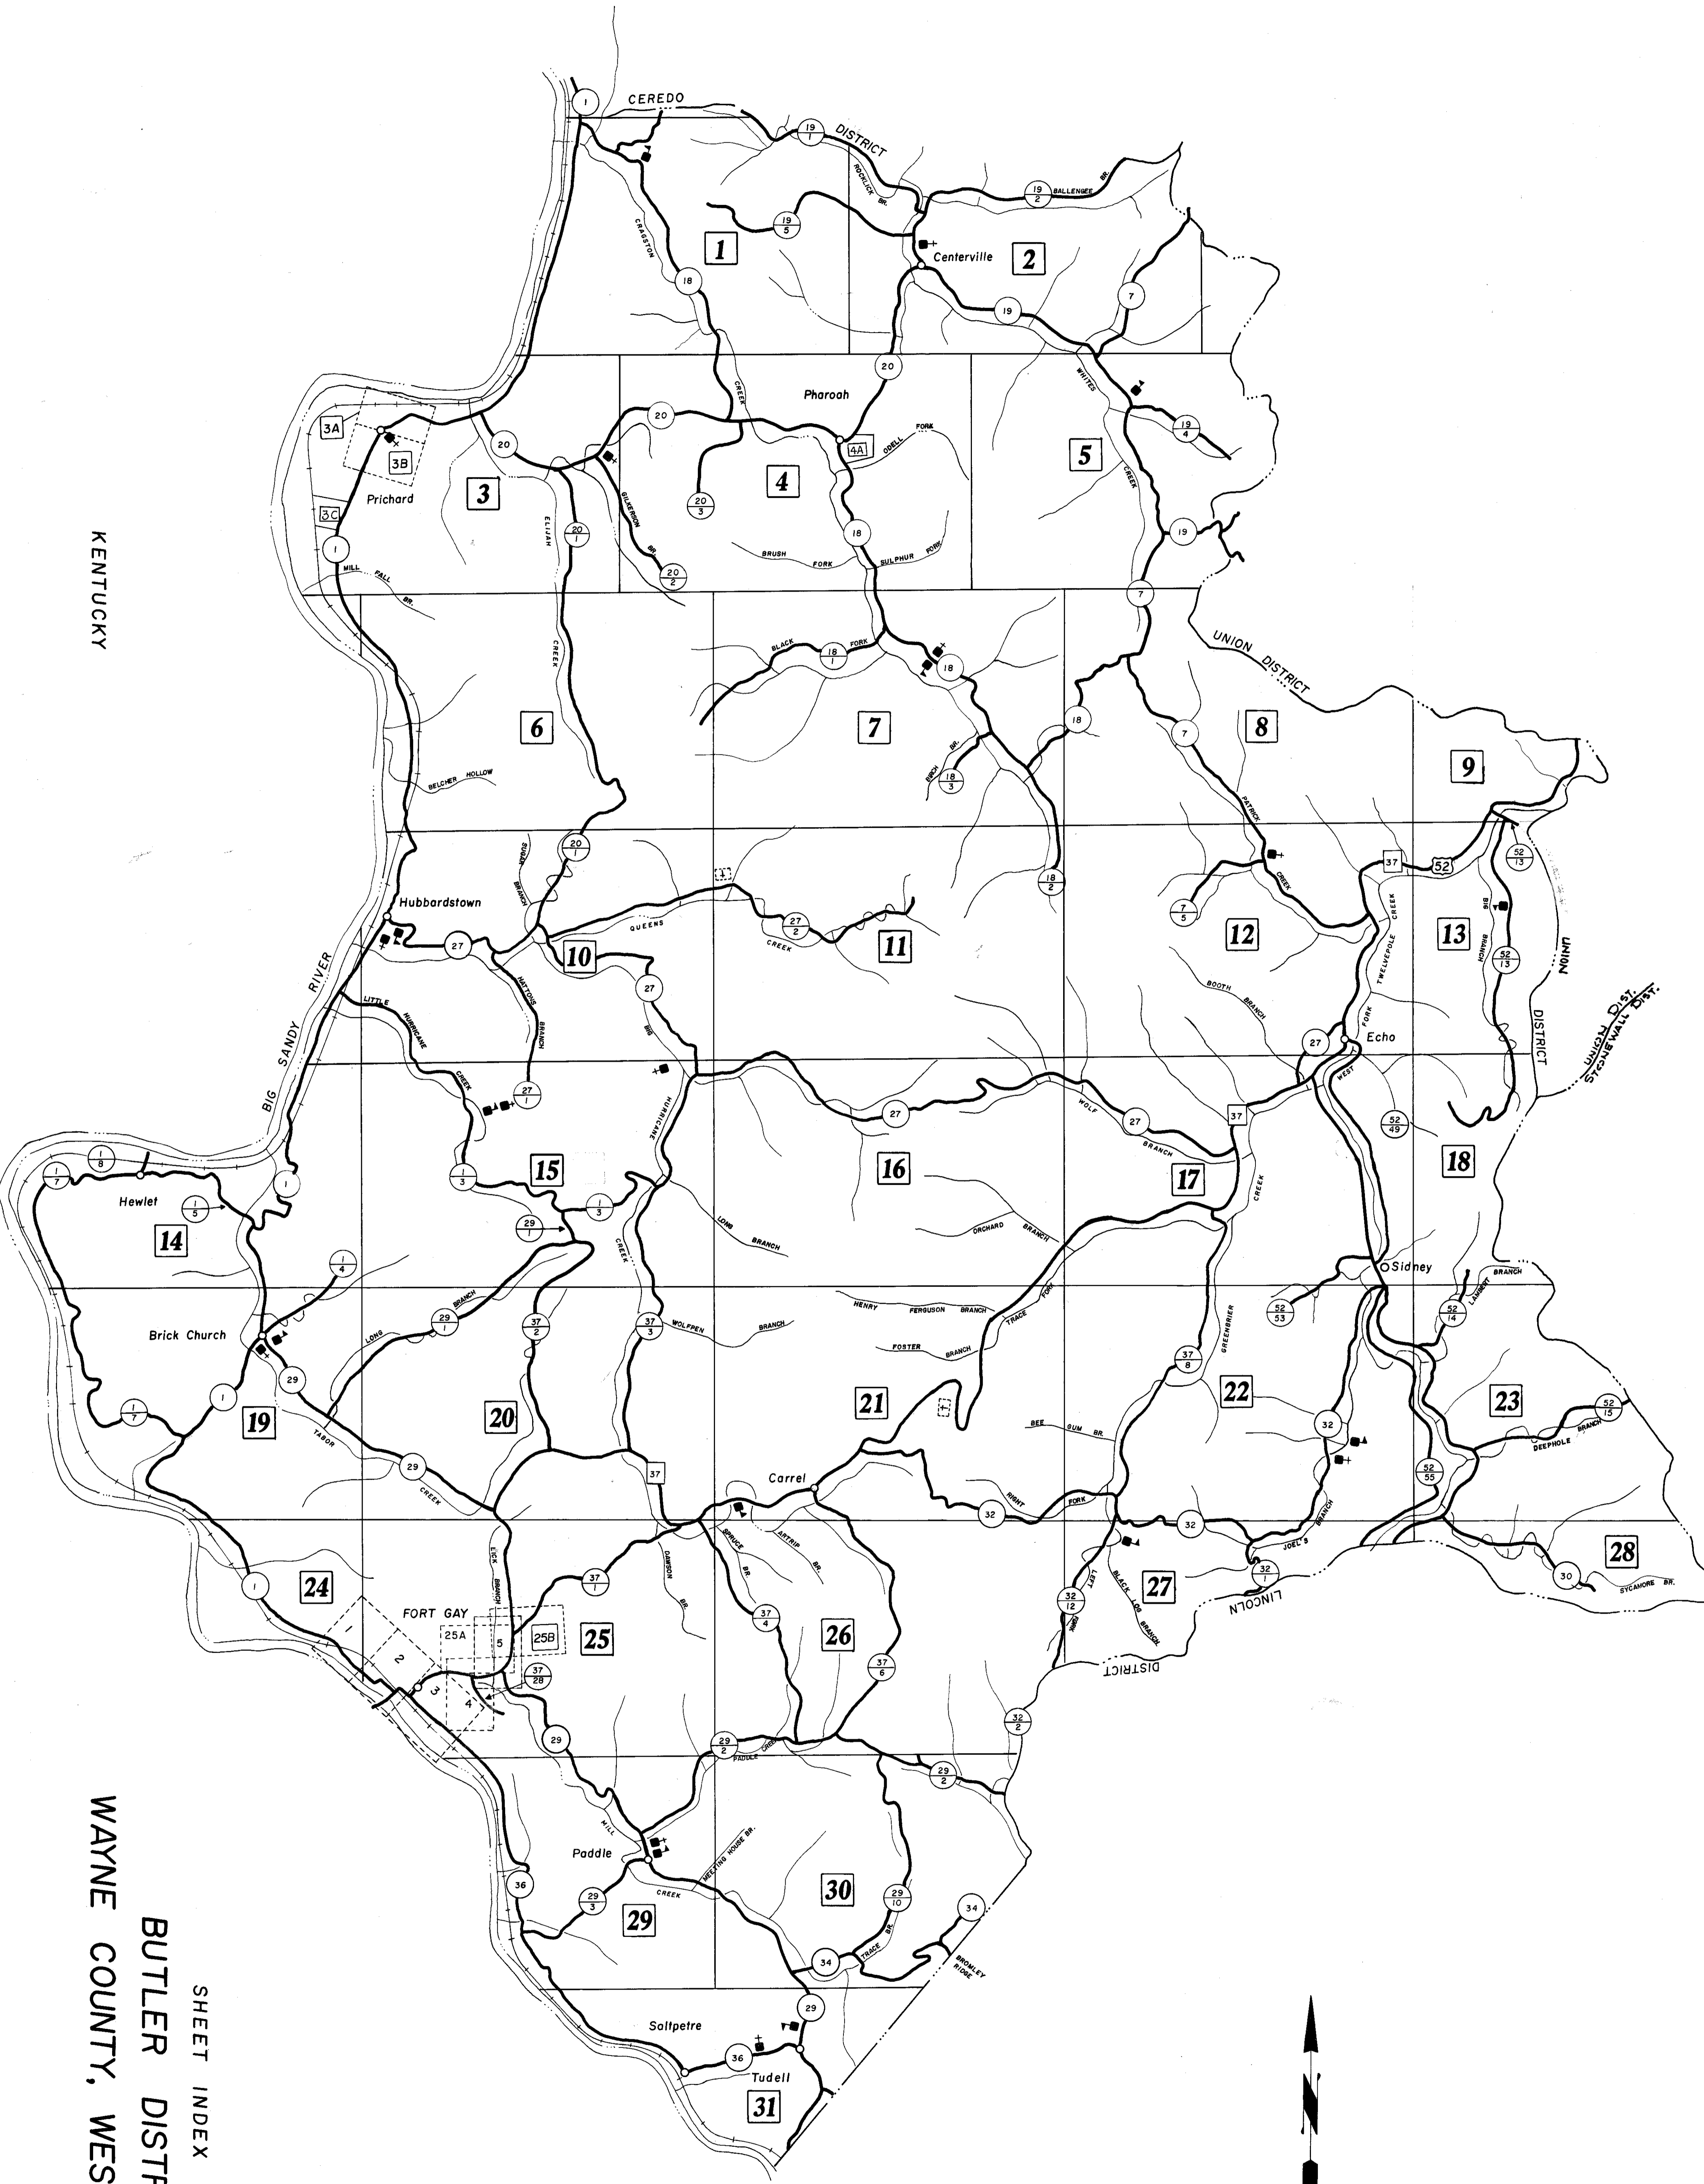

KENTUCKY

WAYNE COUNTY, WEST VIRGINIA
BUTLER DISTRICT
SHEET INDEX