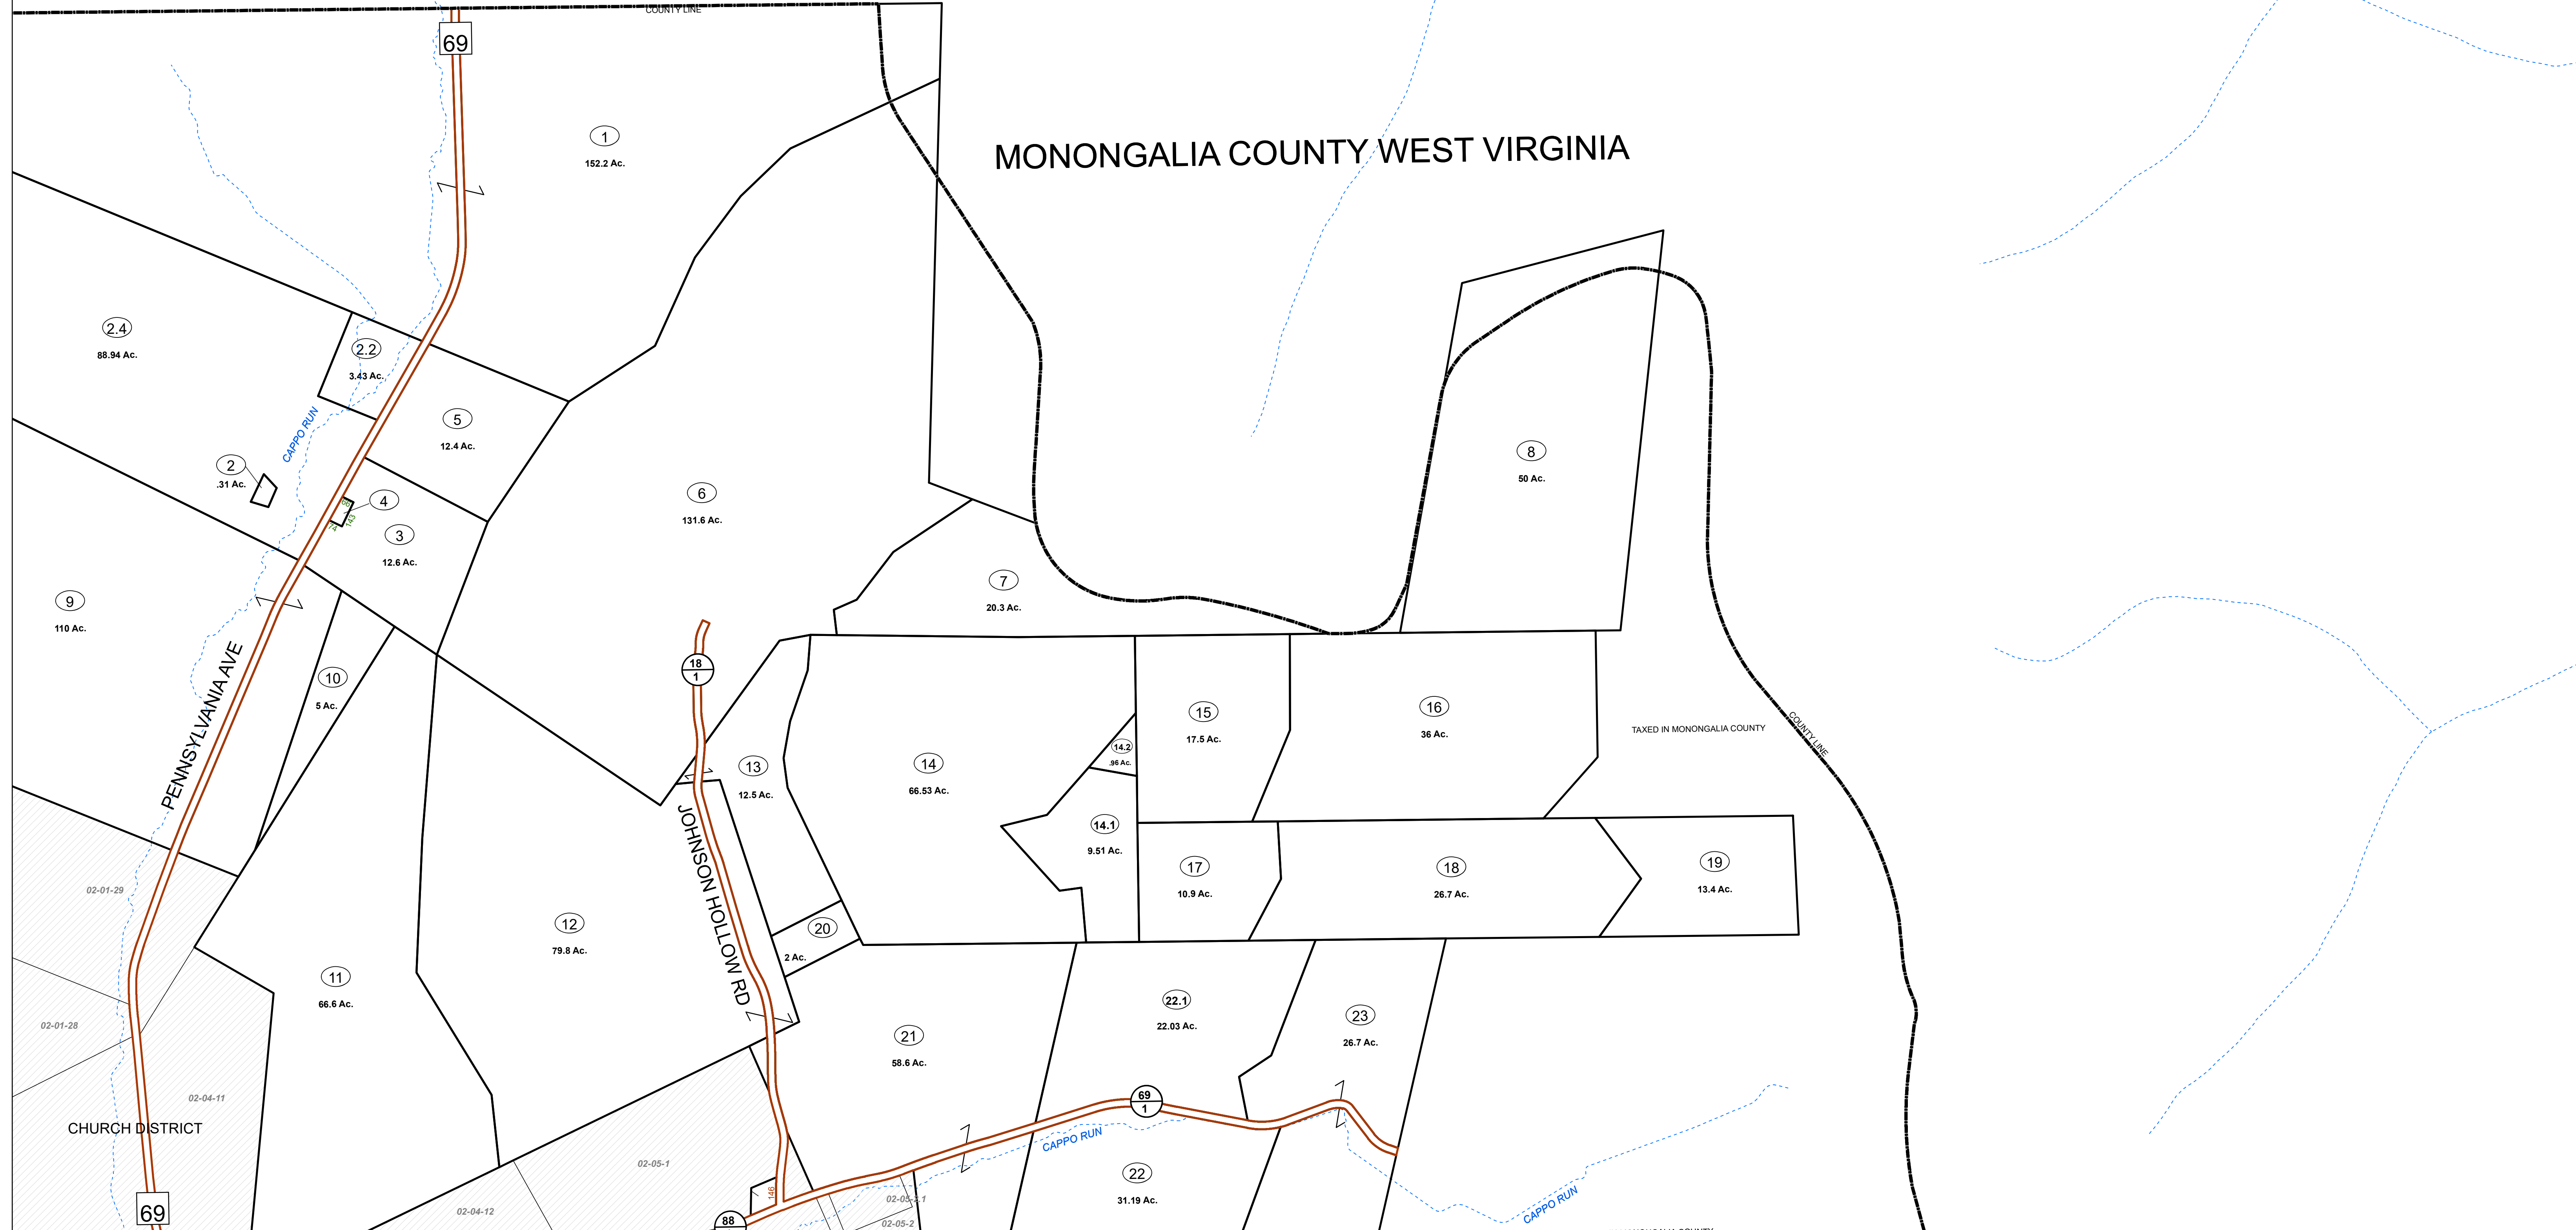

E COUNTY PENNSYLVANIA

MONONGALIA COUNTY WEST VIRGINIA

FOR TAX PURPOSES ONLY  
Prepared by Wetzel County, WV

**Legend**

Property Line	Original Lot Line
Road Right of Way	Lot Number (15)
Corporation Line	Parcel Number (99)
District Line	Water
County Line	Railroad

STATE OF WEST VIRGINIA  
COUNTY OF WETZEL  
Office of Assessor

CHURCH DISTRICT  
SHEET 02

Date, Map: Jan 2019  
Scale: 1" = 400'