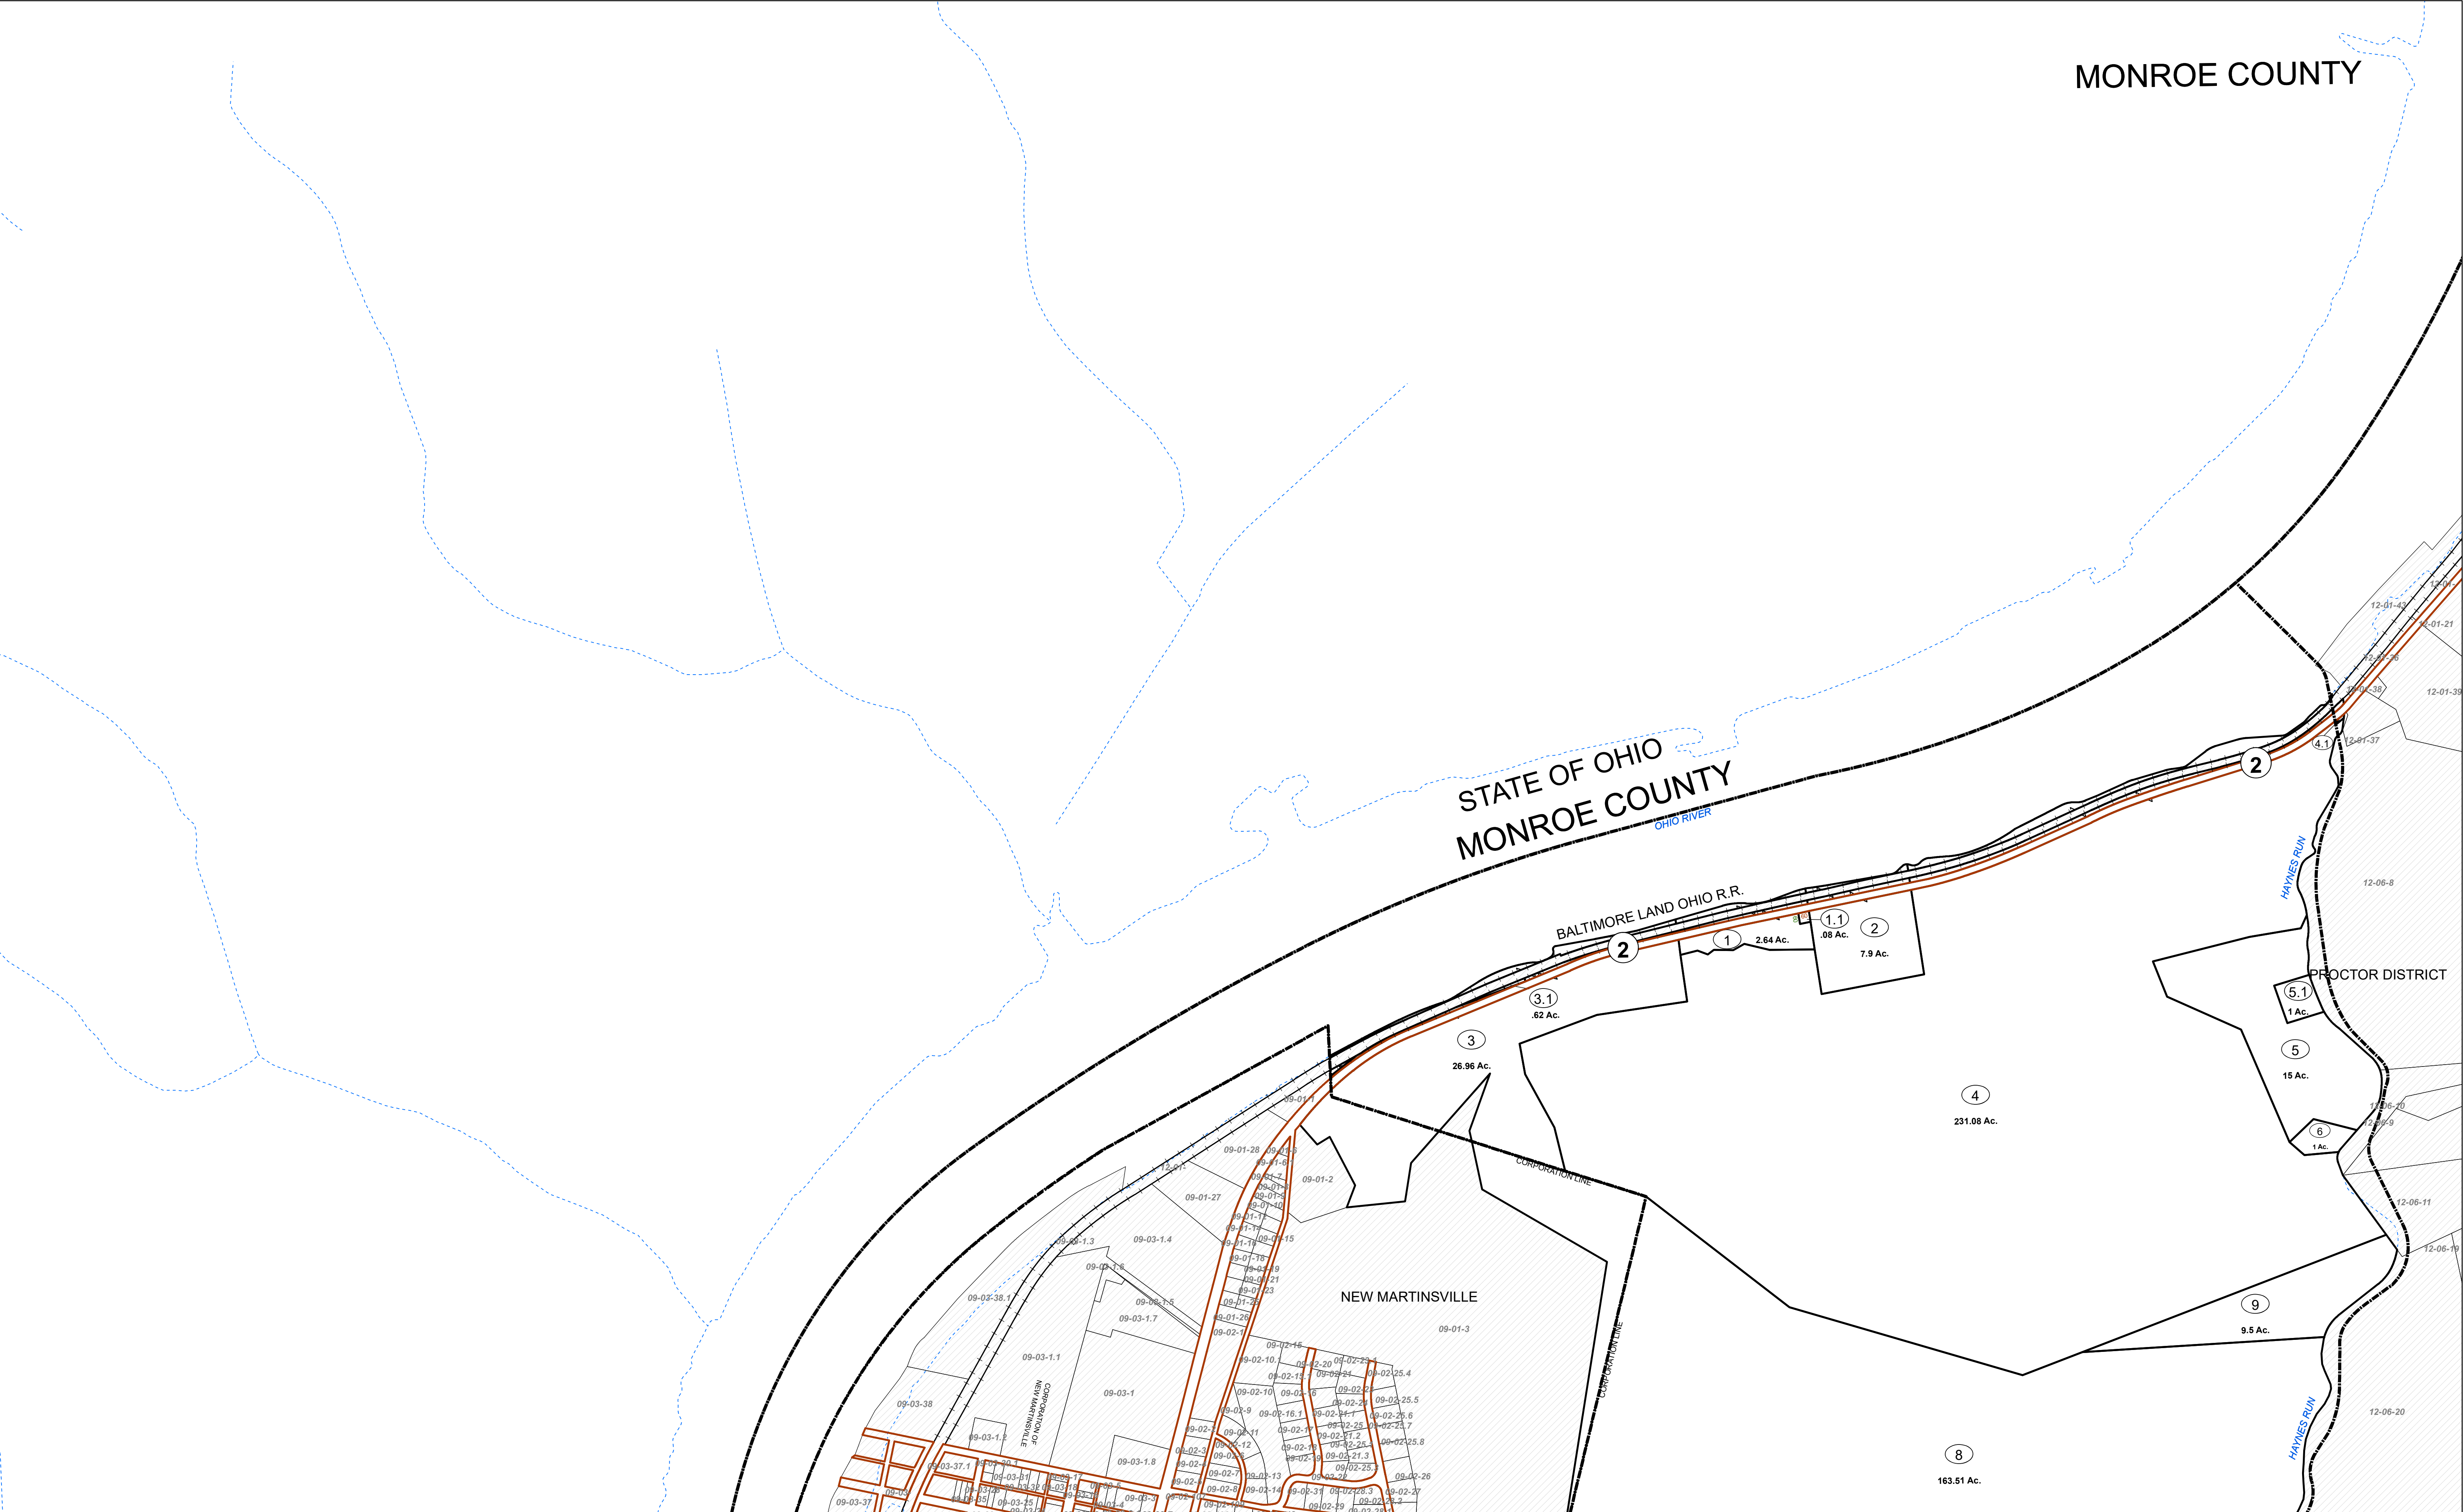

STATE OF OHIO
MONROE COUNTY

BALTIMORE LAND OHIO R.R.

NEW MARTINSVILLE

PROCTOR DISTRICT

FOR TAX PURPOSES ONLY
Prepared by Wetzel County, WV

Legend

Property Line	Original Lot Line	Lot Number	(15)
Road Right of Way	Parcel Number	Water	(99)
Corporation Line	Water	Railroad	
District Line			
County Line			

R	1	Revised 7/1/85	9	Revised 7/15/99	17
O	2	Revised 7/1/81	10	Revised 6/29/10	18
V	3	Revised 7/1/84	11	Revised 10/5/2011	19
J	4	Revised 7/1/87	12	Revised 01/25/2019	20
S	5	Revised 7/1/91	13	Revised 07/11/2019	21
I	6	Revised 12/1/96	14	Revised 01/11/2020	22
O	7	Revised 6/1/05	15	Revised 01/11/2021	23
N	8	Revised 10/1/07	16	Revised 01/11/2022	24

STATE OF WEST VIRGINIA
COUNTY OF WETZEL
Office of Assessor

MAGNOLIA DISTRICT
SHEET 01

Date, Map: Jan 2019
Scale: 1" = 400'