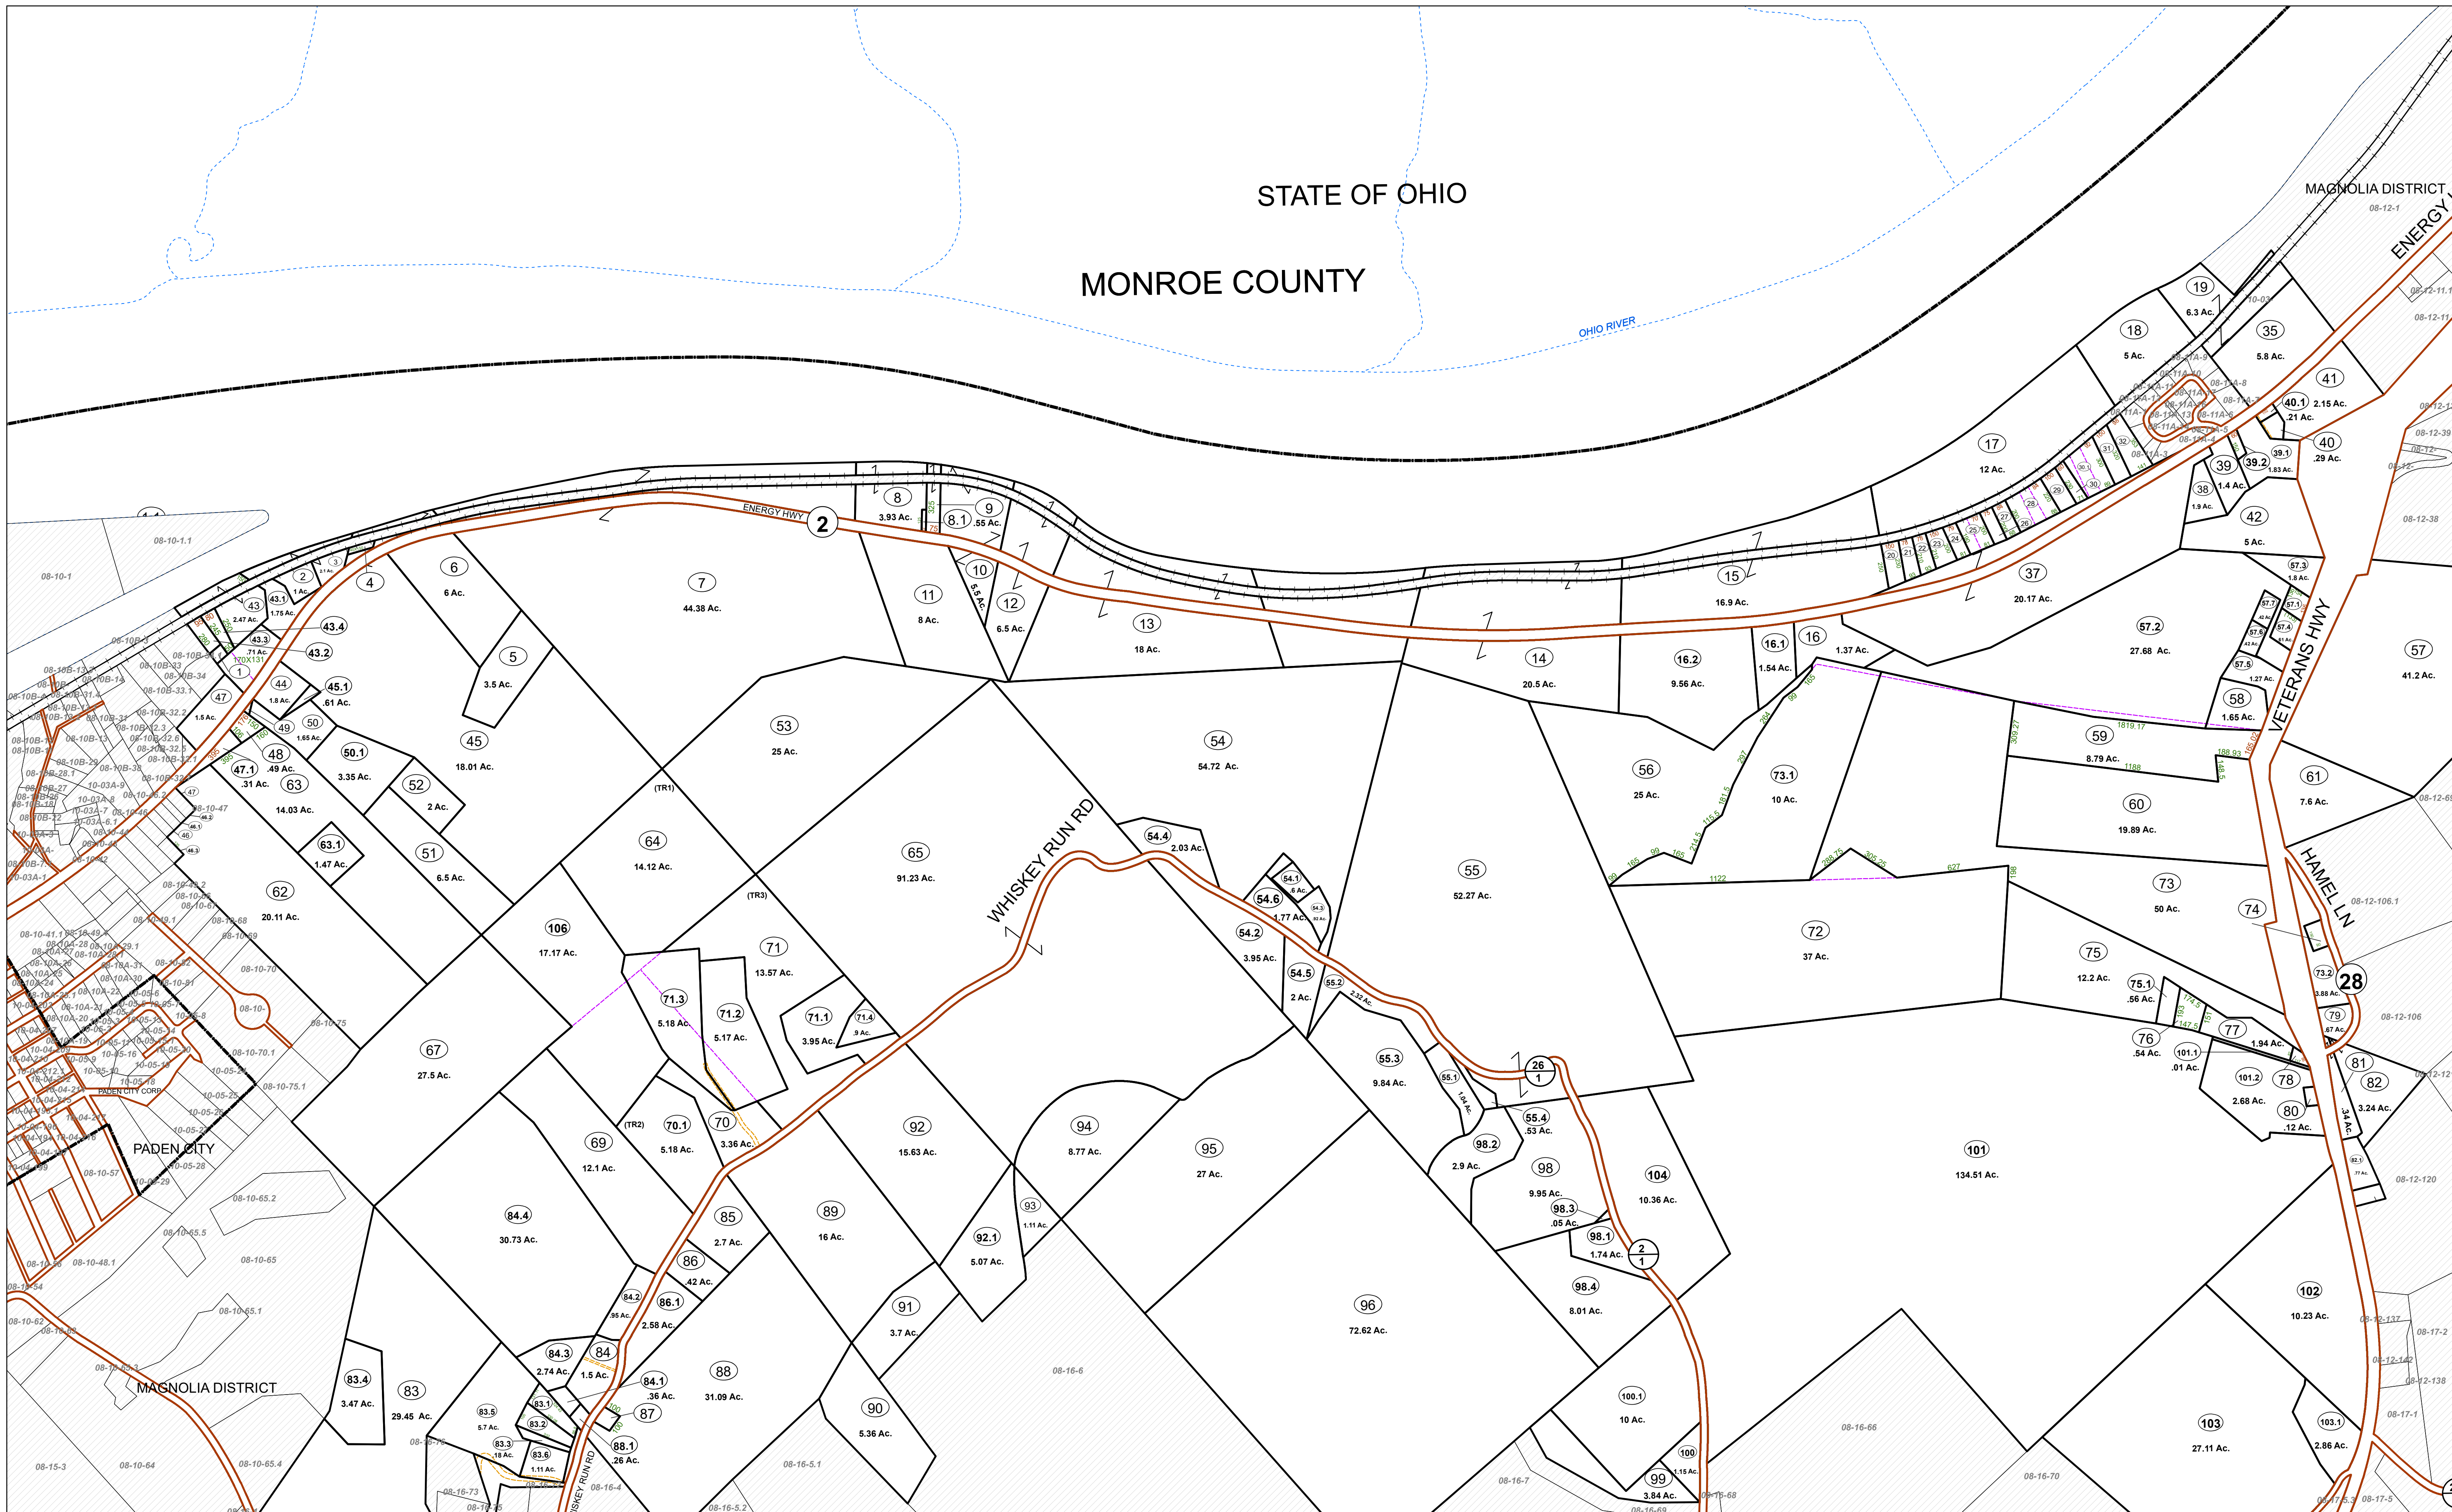

STATE OF OHIO  
MONROE COUNTY

FOR TAX PURPOSES ONLY  
Prepared by Wetzel County, WV

**Legend**

Property Line	Original Lot Line
Road Right of Way	Lot Number (15)
Corporation Line	Parcel Number (99)
District Line	Water
County Line	Railroad

R	11	Revised 7/1/85	9	Revised 7/15/99	17
0	2	Revised 7/1/81	10	Revised 6/29/10	18
V	3	Revised 7/1/84	11	Revised 08/5/2011	19
I	4	Revised 7/1/87	12	Revised 01/25/2019	20
S	5	Revised 7/1/91	13	Revised 07/11/2019	21
I	6	Revised 12/1/96	14	Revised 01/11/2020	22
O	7	Revised 6/1/05	15	Revised 01/11/2021	23
N	8	Revised 10/1/07	16	Revised 01/11/2022	24

STATE OF WEST VIRGINIA  
COUNTY OF WETZEL  
Office of Assessor

MAGNOLIA DISTRICT  
SHEET 11

Date, Map: Jan 2019  
Scale: 1" = 400'