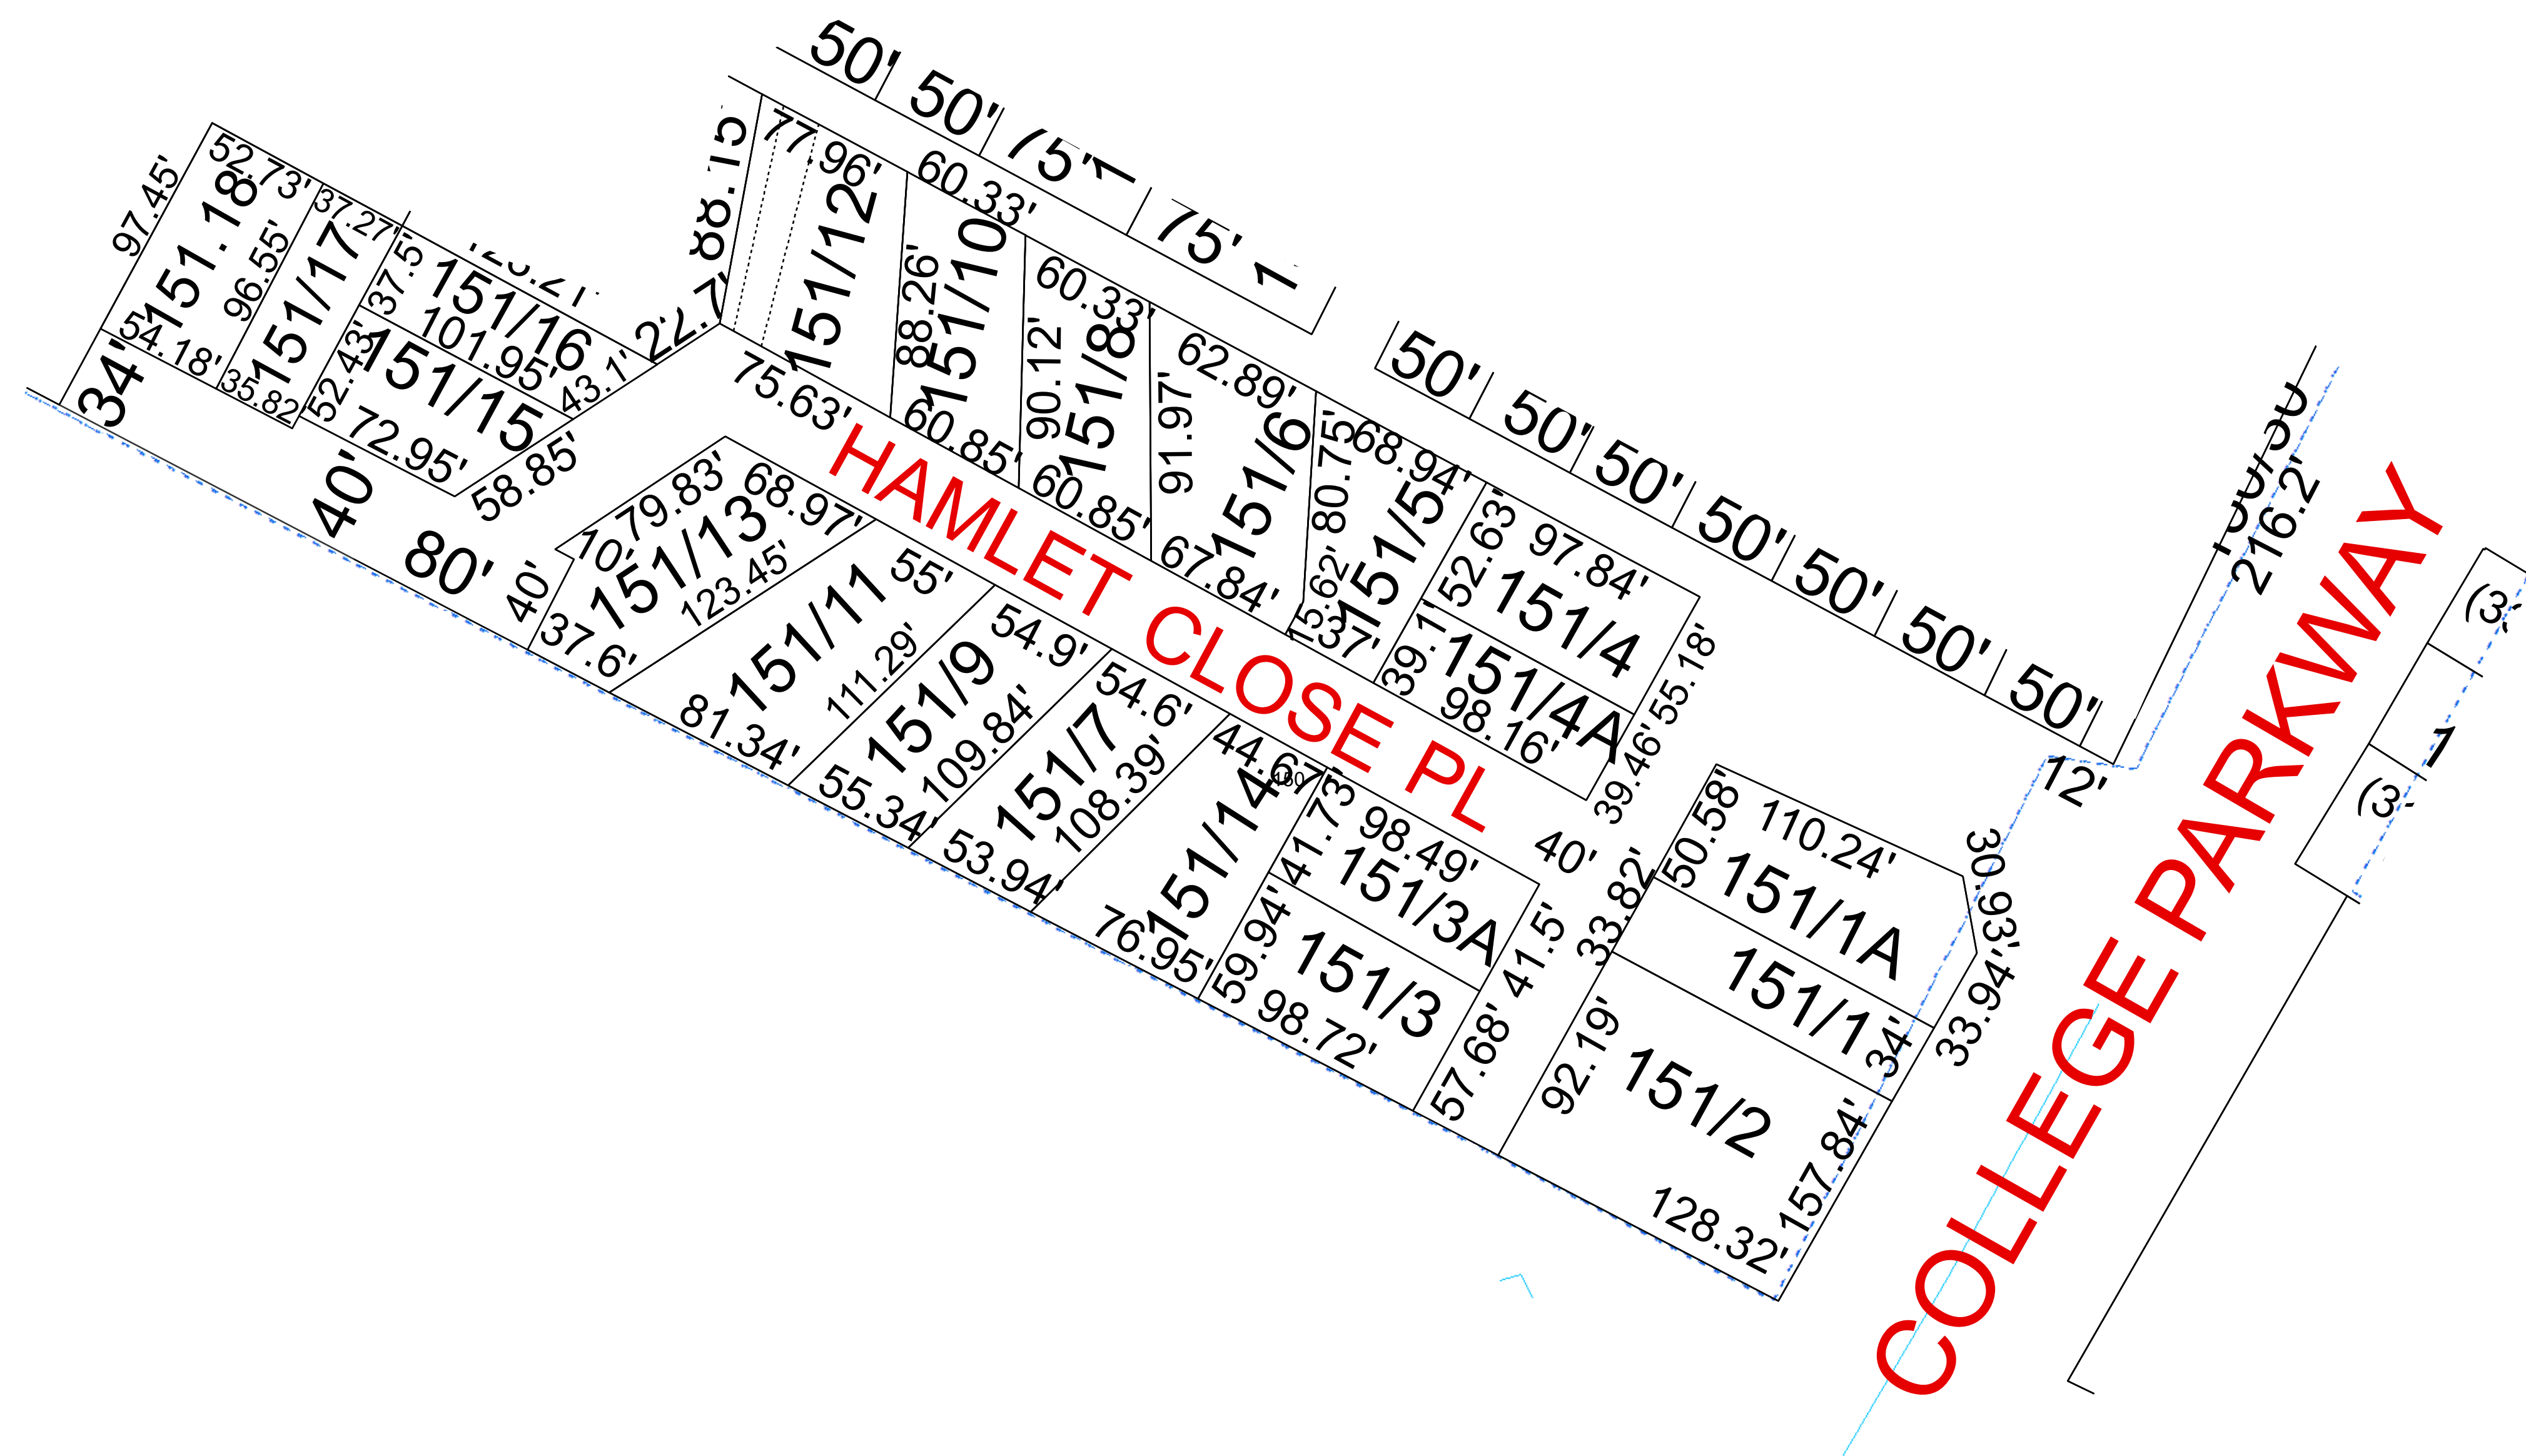

PARKERSBURG 151

173	150	150
150	151	150
150	100	150

Mapper: KPD

Legend		
Previous Deed	Deed lot Number (15)	District Lines
Property	MAP / Parcel Number 1925	CEMT.
Railroad Right of Way	District Number 04	LIBRARY
Road and Railroad RW	HOSPITAL	AIRPORT
Road Easement	POST OFFICE	CHURCH
Road Right of Way	SCHOOL	FIRE STATION

Revisions					
1	Pcl 12 revised SV 4/11	7		13	
2	Pcls 15&16 created from 150/P SV 7/11	8		14	
3	Pcls 17&18 created from 150/P SV 1/14	9		15	
4		10		16	
5		11		17	
6		12		18	

WOOD COUNTY
STATE OF WEST VIRGINIA
Office of Assessor

District	Subdivision
PARKERSBURG DISTRICT 04	
SHEET NO: 151	
Date, Aerial Photography: 2016	Date: 01/14/2022
Scale: 1" = 50'