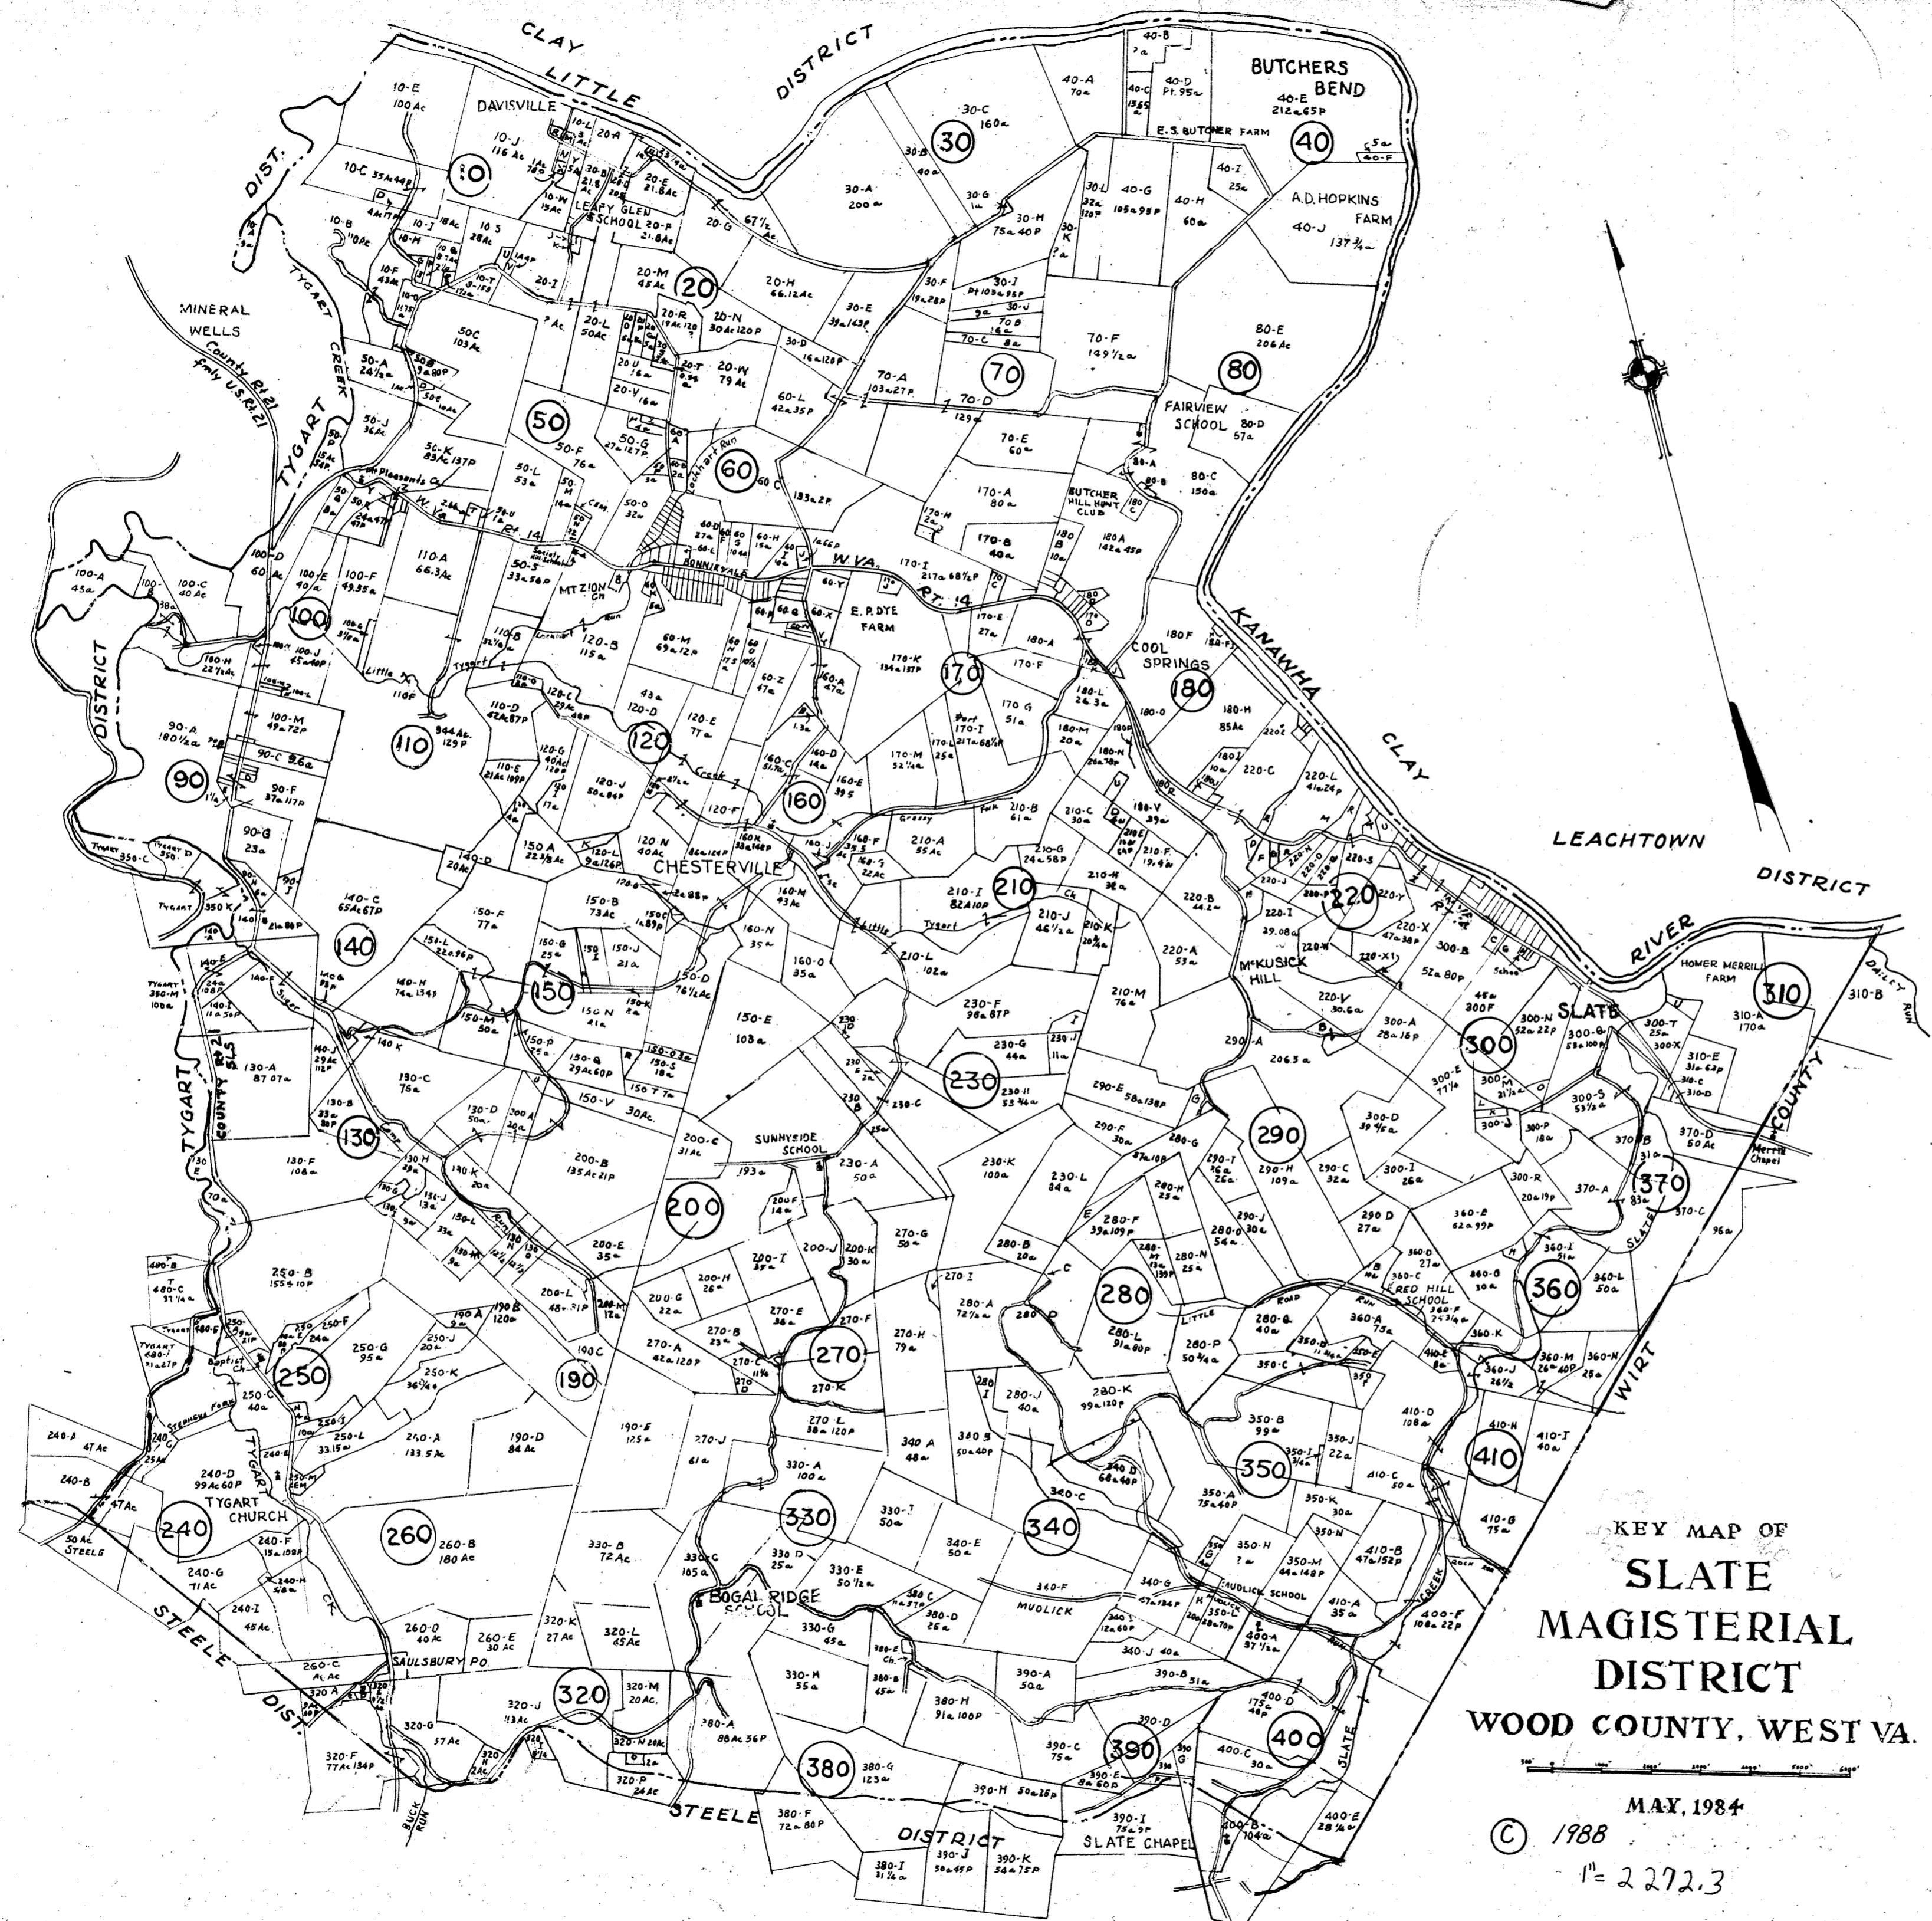

SLATE DIST. KEY & INDEX

MT. PLEASANT DIVISION	PG 50
RIVERLAWN	300
GEORGE MERRILL S/D	300
OAKBROOK ADN	110
OAKBROOK, SEC B	111
BONNIVALE ADN, A & B	60
CLORADON OTTS ADN	90
DELBERT J. MATHENY S/D	90
MARSH'S PARK	170
E.P. DYE SUBDIVISION	170
HARRY WHITECOTTON I&2	250
CARR SUBDIVISION	100
SOCIETY HILLS ACRES ADN.	50
MT. PLEASANTS ESTATES	21
MINERAL ACRES S/D	51
LINCOLNSHIRE S/D	112&112A
WINDSOR ESTATES	53, 53A, 54
DAVIS BUTCHER BEND ADN.	60
MEADOW LANE ESTATES	22
FERRELL'S VALLEY	11
CAMP "77"	41
VANDALIA ESTATES	12
Country View Manor S/D	23
Woodridge Plans	113-117
Sanctuary Heights	20

KEY MAP OF
SLATE
MAGISTERIAL
DISTRICT
WOOD COUNTY, WEST VA.

MAY, 1984
 © 1988
 1-2272.3

MAPPER'S COPY