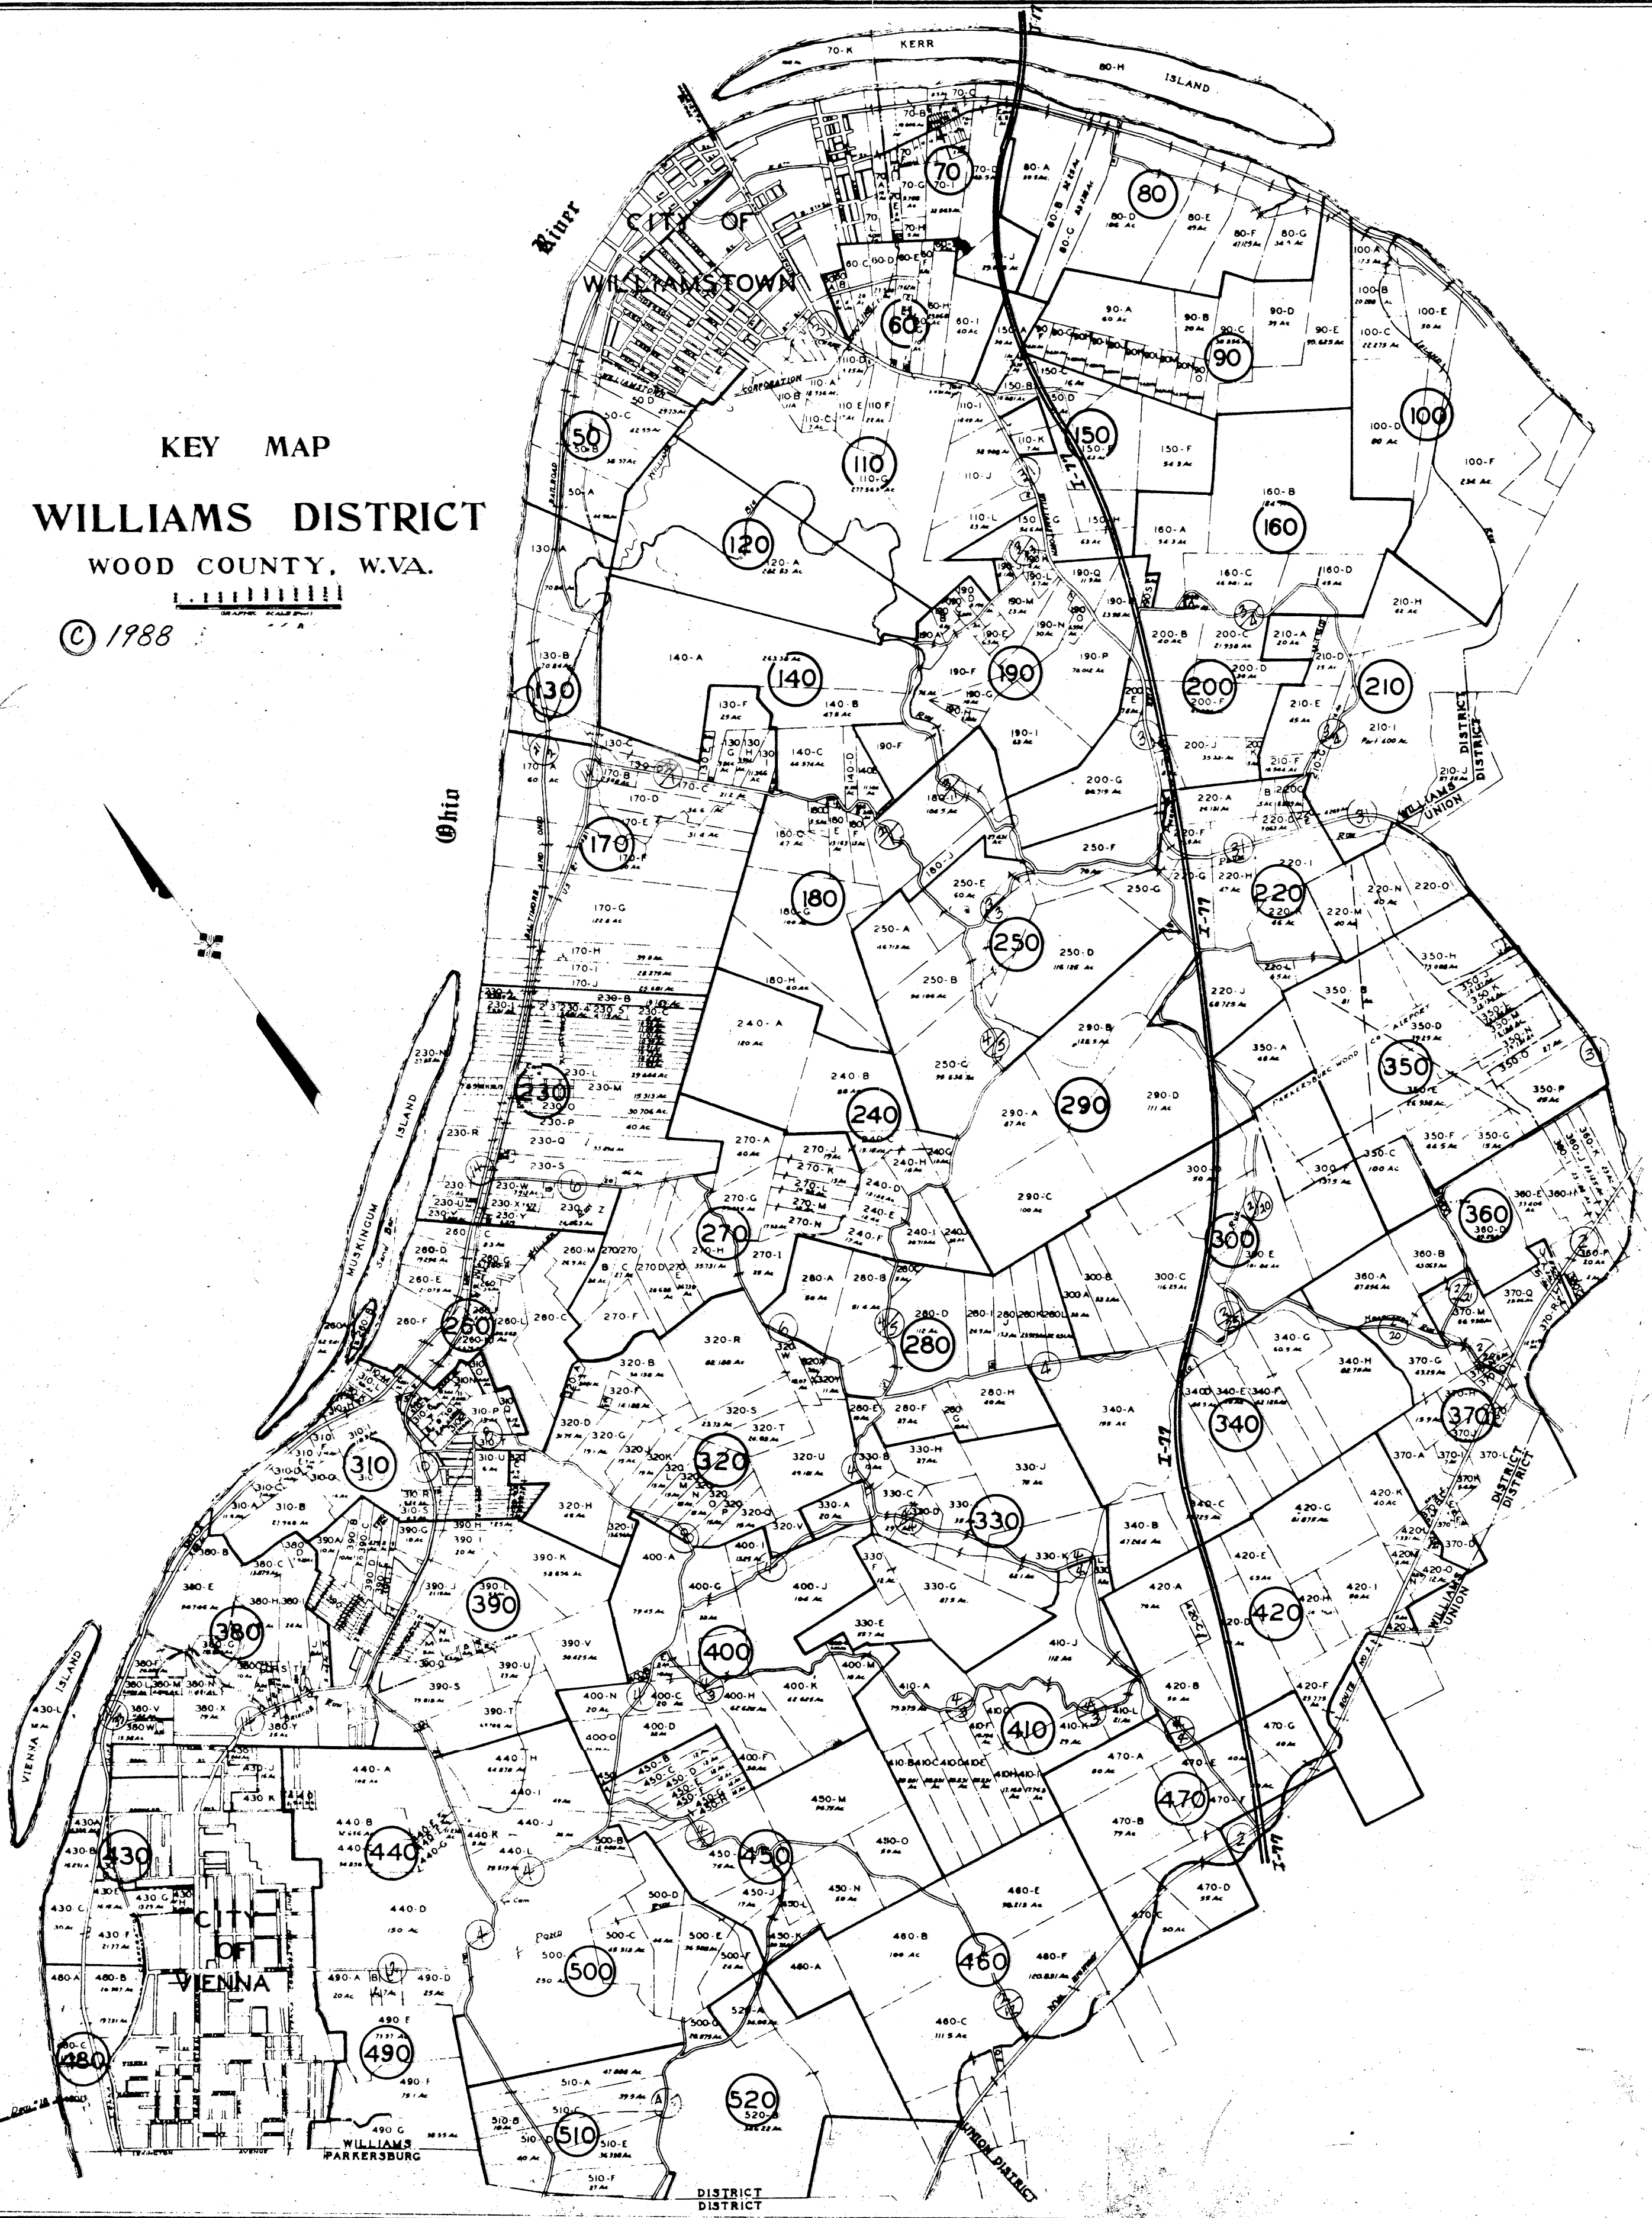

KEY MAP
WILLIAMS DISTRICT
WOOD COUNTY, W.VA.

© 1988

DISTRICT DISTRICT