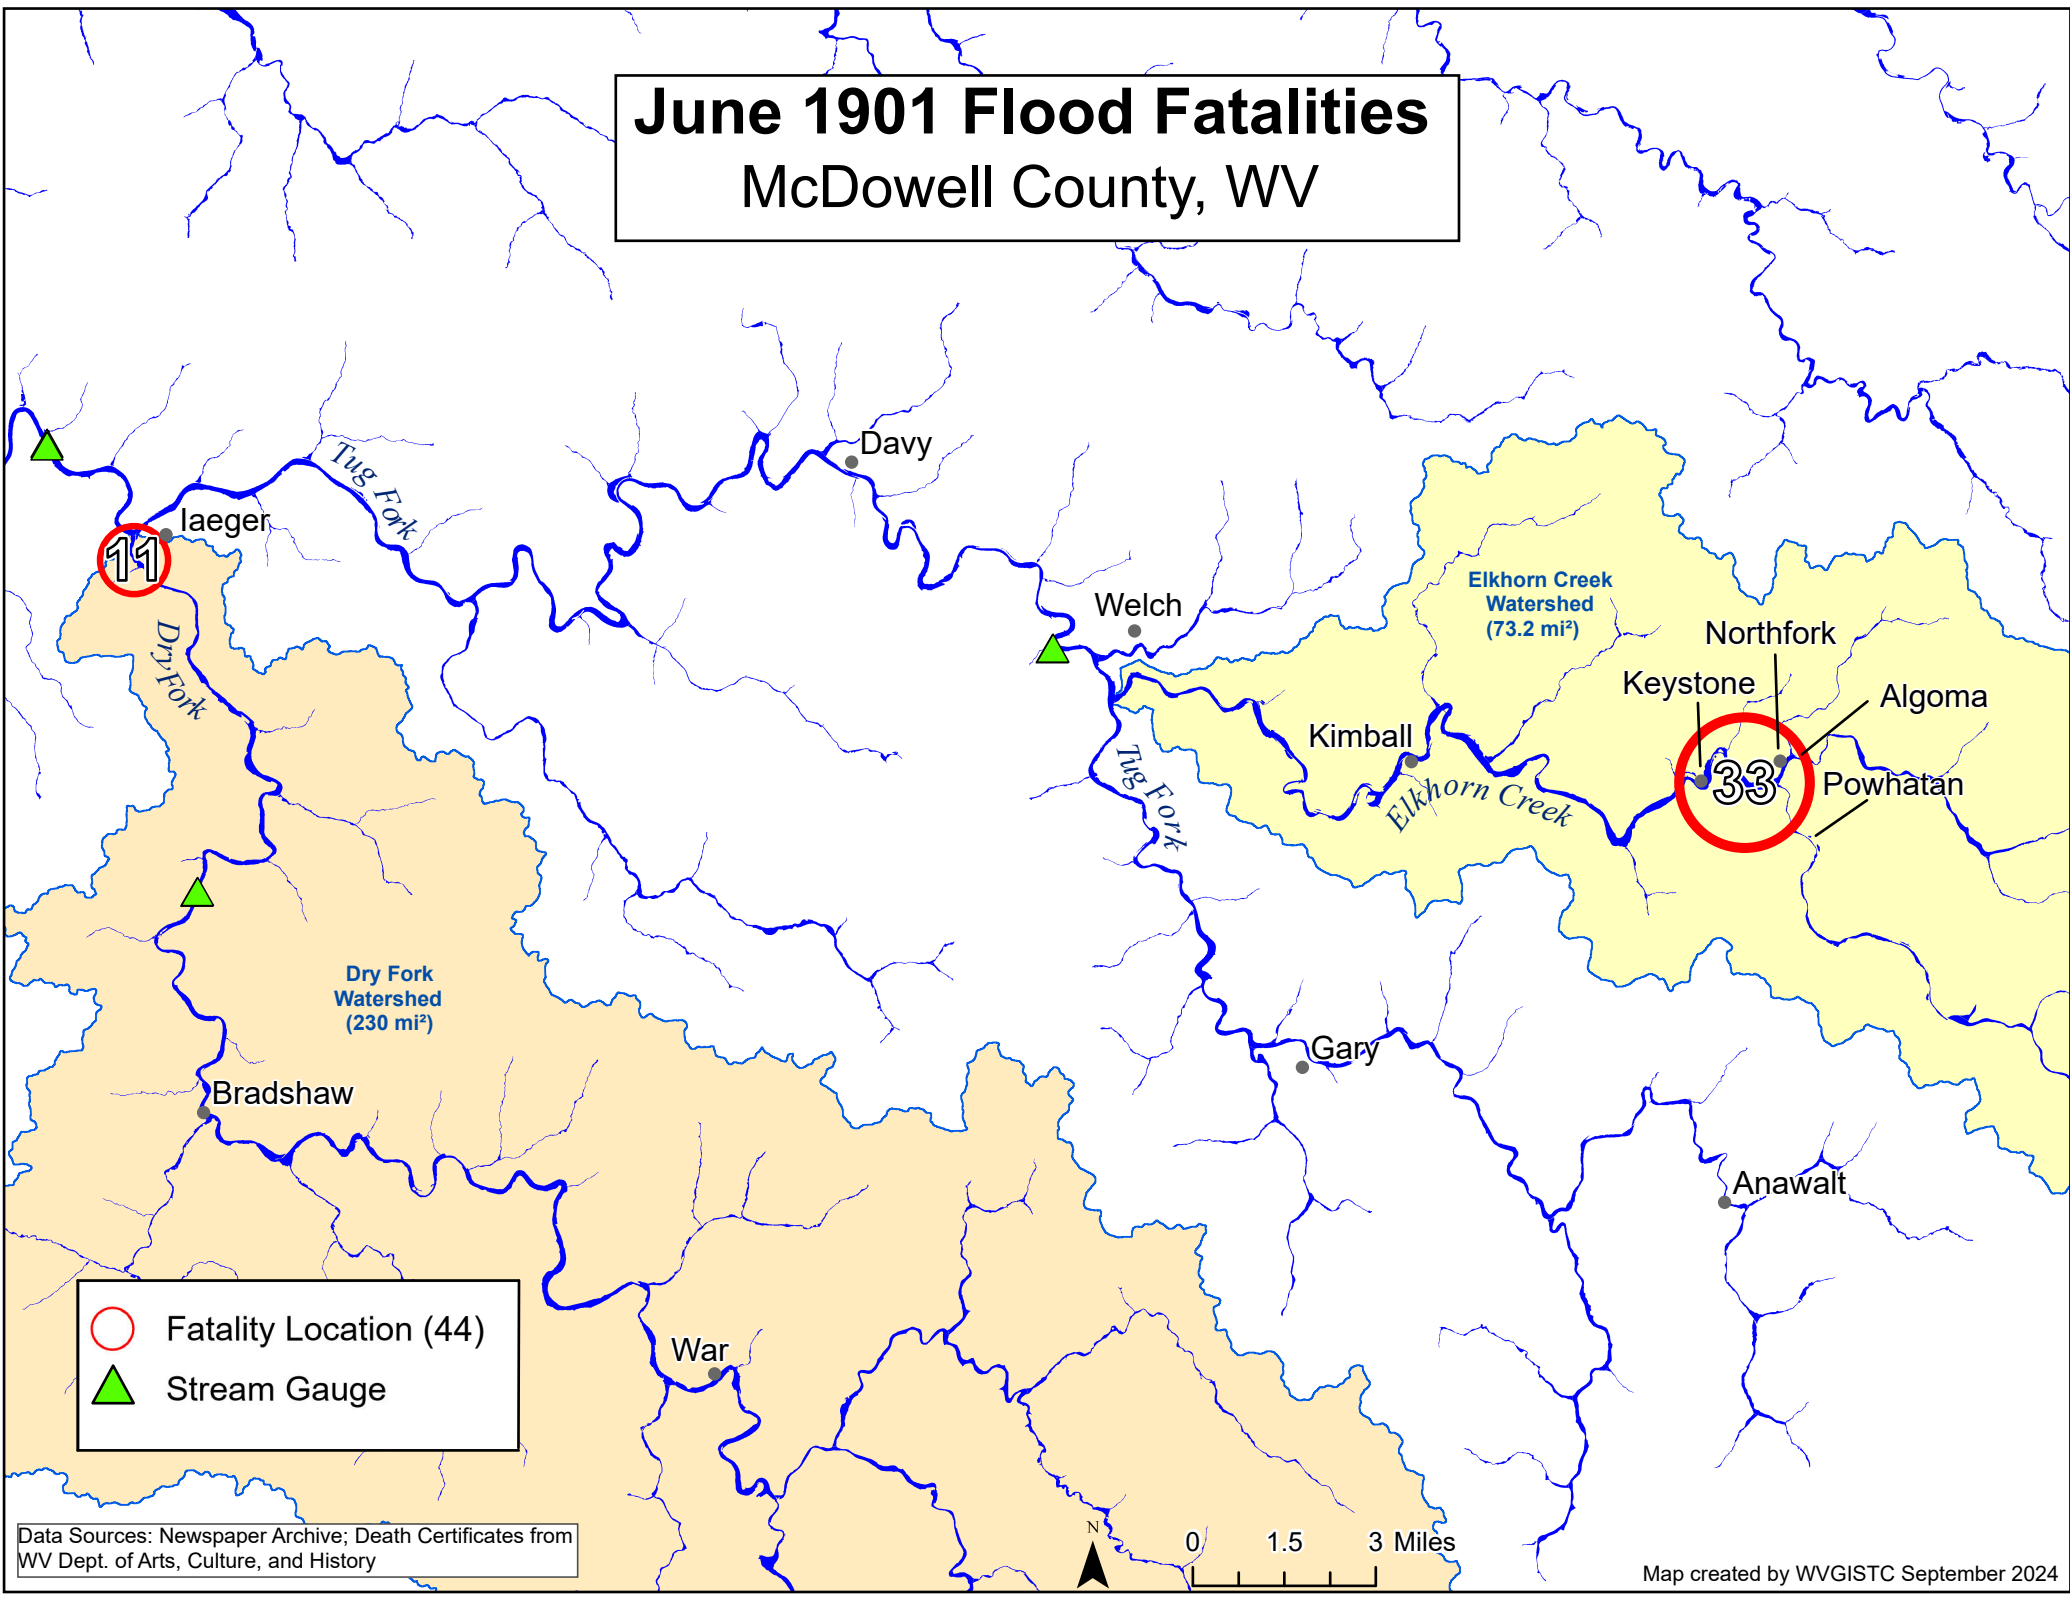

June 1901 Flood Fatalities McDowell County, WV

- Fatality Location (44)
- ▲ Stream Gauge

Data Sources: Newspaper Archive; Death Certificates from WV Dept. of Arts, Culture, and History

Map created by WVGISTC September 2024