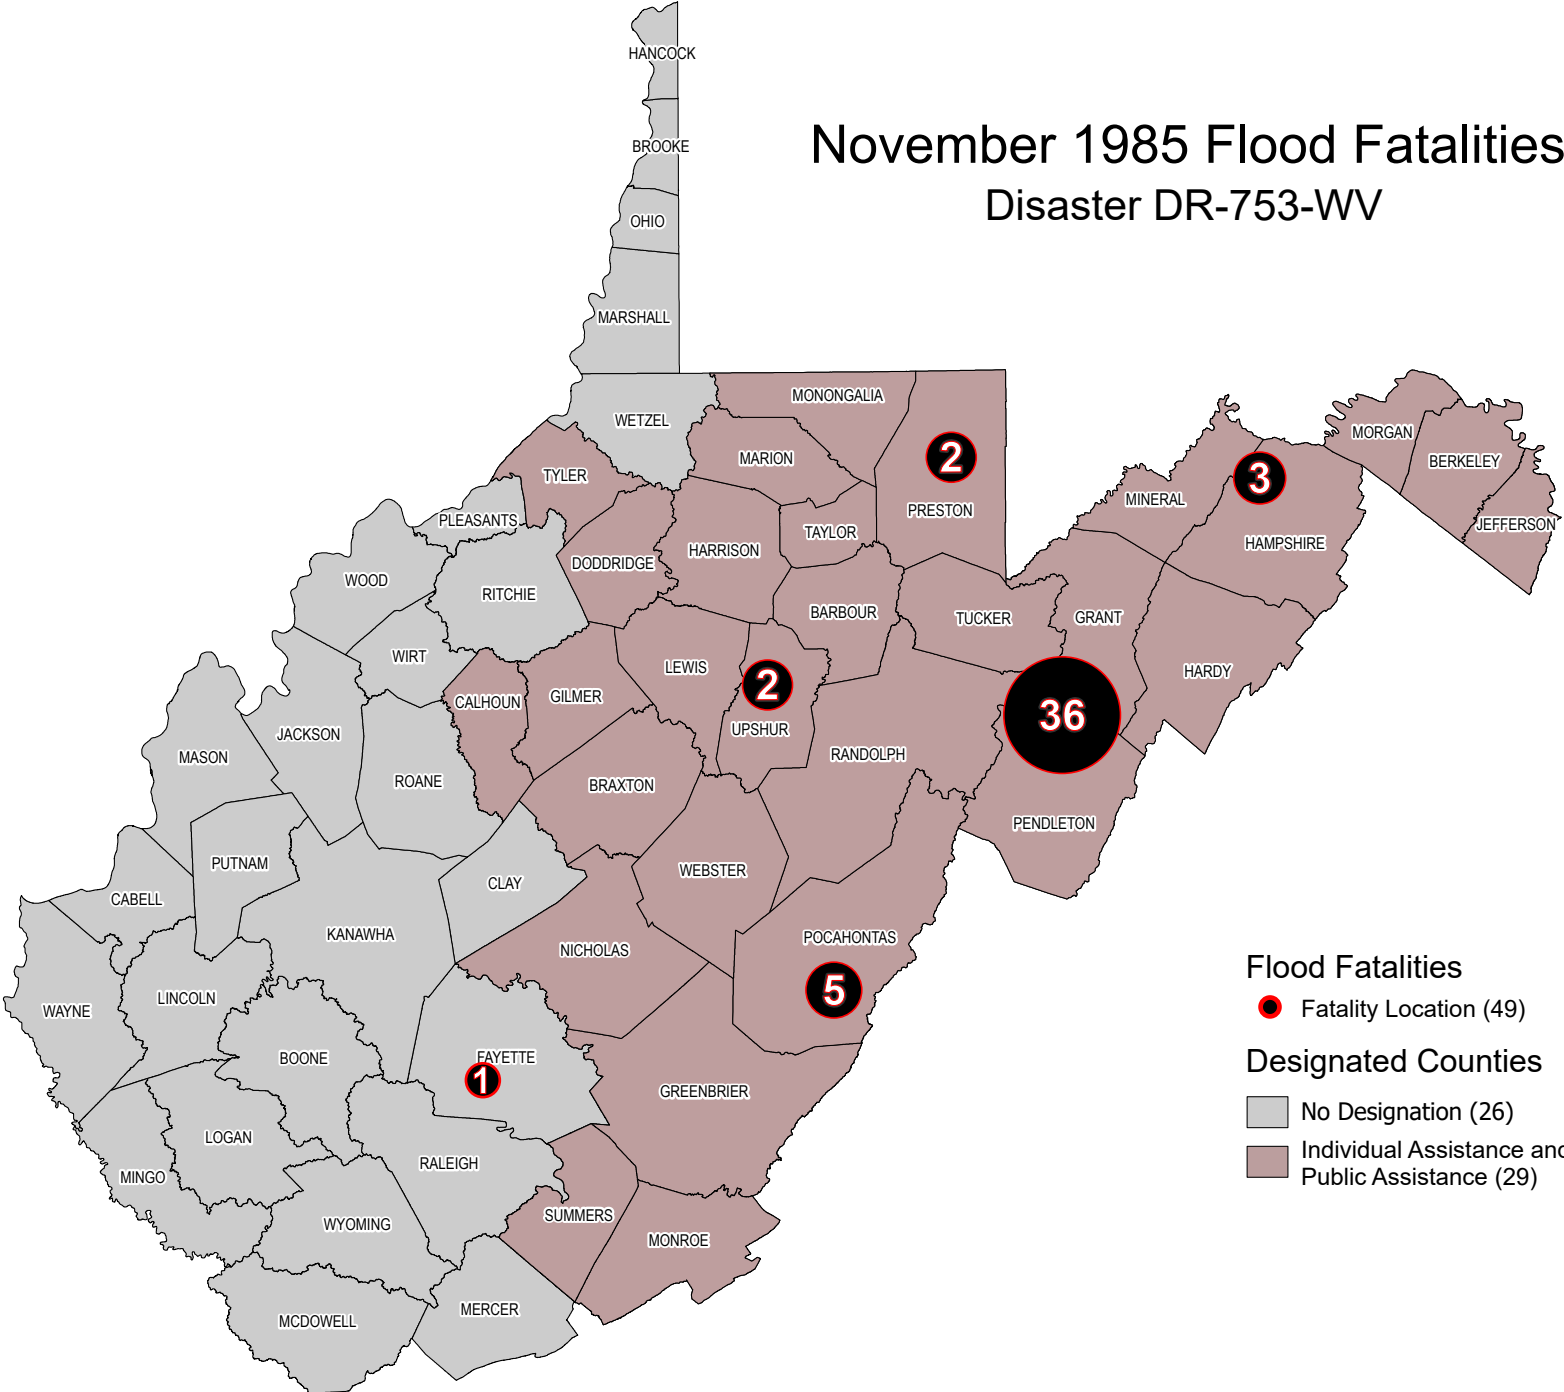

# November 1985 Flood Fatalities

## Disaster DR-753-WV

### Flood Fatalities

● Fatality Location (49)

### Designated Counties

□ No Designation (26)

■ Individual Assistance and Public Assistance (29)