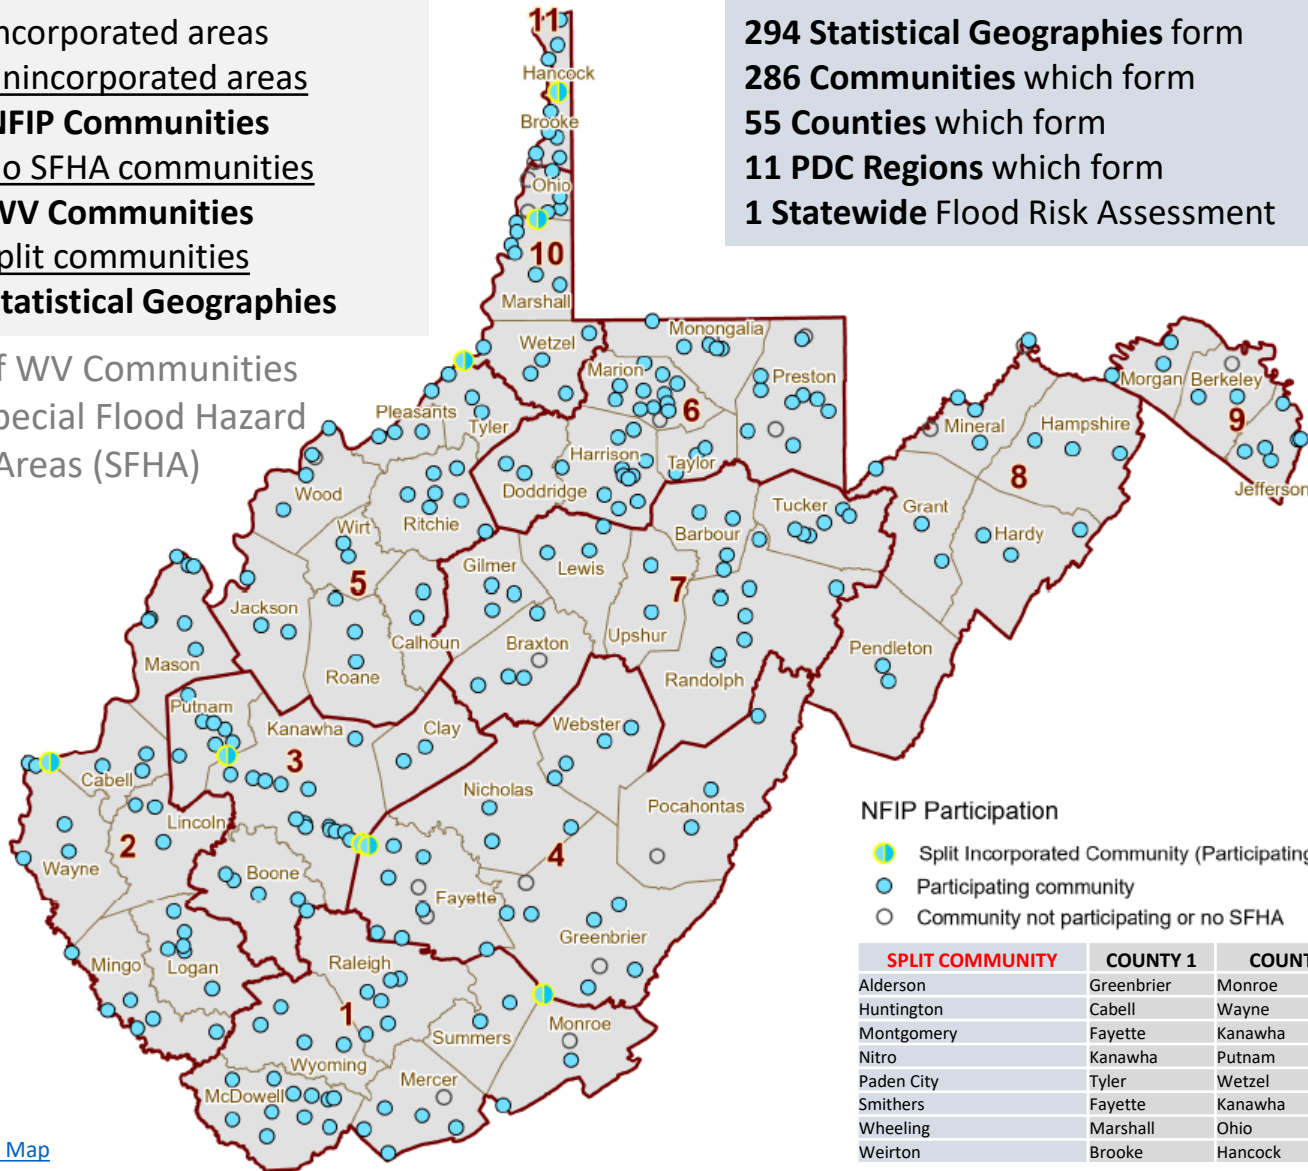

268 Floodprone Communities

12/12/2024

213 incorporated areas
 +55 unincorporated areas
268 NFIP Communities
 +18 no SFHA communities
286 WV Communities
 + 8 split communities
294 Statistical Geographies

- NFIP Participation**
- Split Incorporated Community (Participating)
 - Participating community
 - Community not participating or no SFHA

SPLIT COMMUNITY	COUNTY 1	COUNTY 2
Alderson	Greenbrier	Monroe
Huntington	Cabell	Wayne
Montgomery	Fayette	Kanawha
Nitro	Kanawha	Putnam
Paden City	Tyler	Wetzel
Smithers	Fayette	Kanawha
Wheeling	Marshall	Ohio
Weirton	Brooke	Hancock

¹ Source: FEMA's Community Status Source Book. The communities of Rhodell (Fayette County) and Henderson (Mason County) have dissolved.

² Five communities in italics do not participate in National Flood Program according to Community Status Book.

Split Community **Paden City** is a member of Region 5