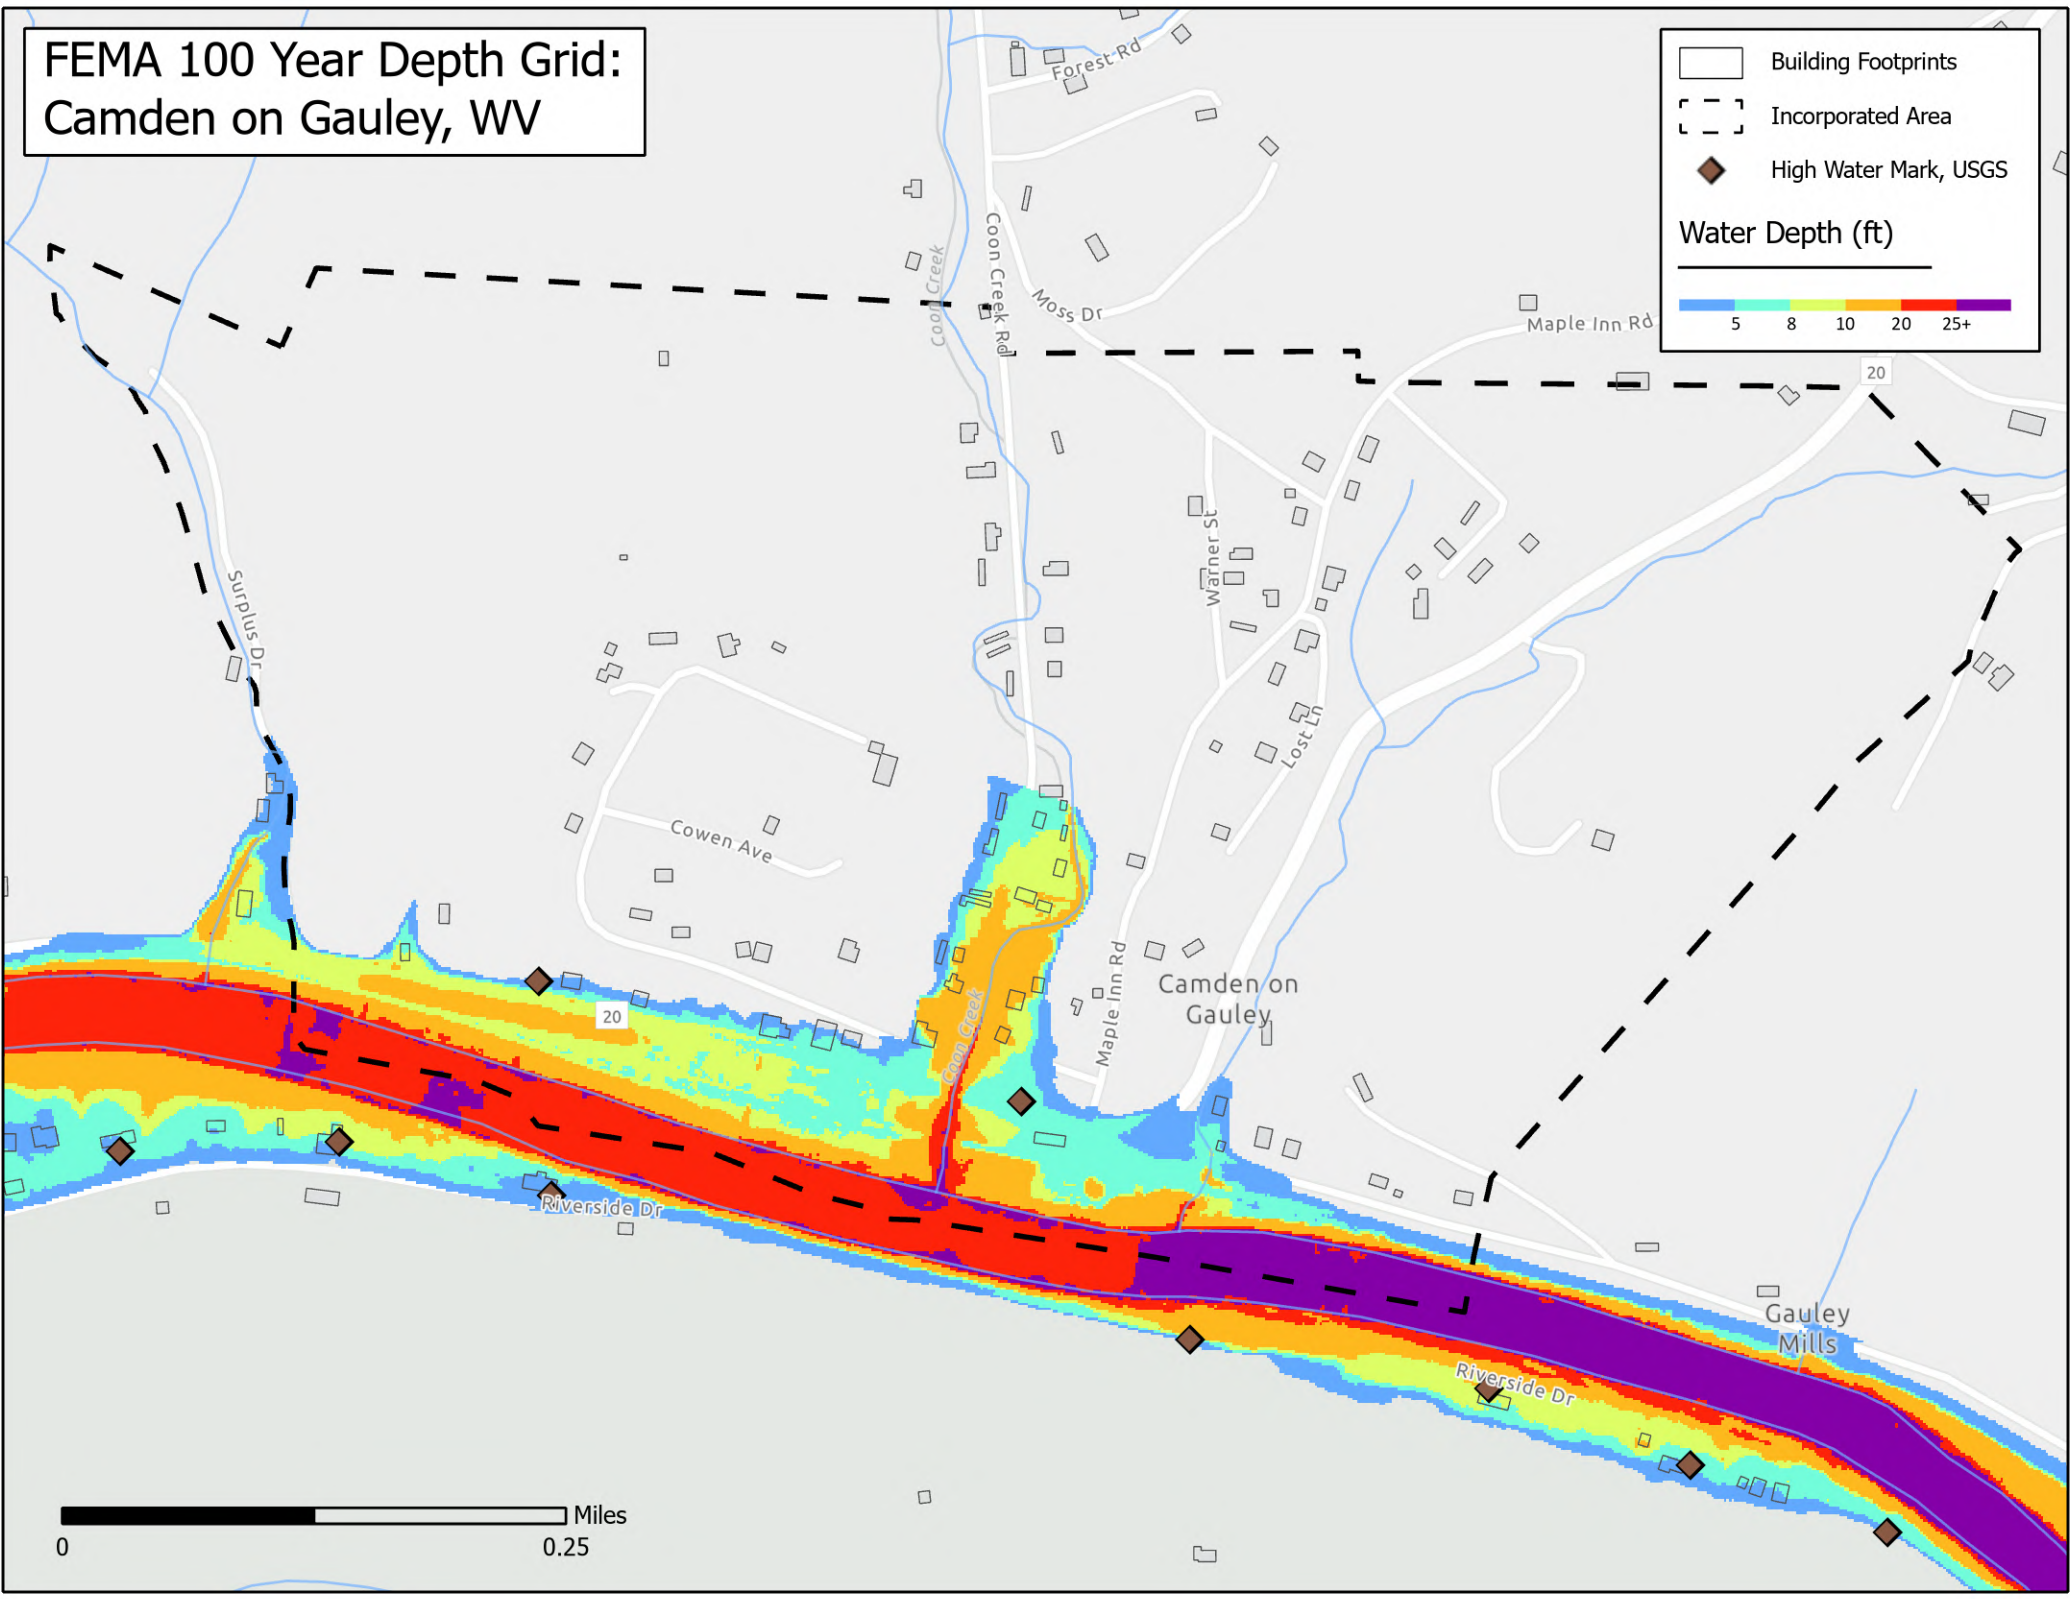

FEMA 100 Year Depth Grid: Camden on Gauley, WV

- Building Footprints
- Incorporated Area
- High Water Mark, USGS

Water Depth (ft)

5 8 10 20 25+

FEMA 500 Year Depth Grid: Camden on Gauley, WV

- Building Footprints
- Incorporated Area
- High Water Mark, USGS

Water Depth (ft)

4 8 12 16 28+

0 0.25 Miles

FSF 100 Year Depth Grid: Camden on Gauley, WV

0 Miles
0.25

- Building Footprints
- Incorporated Area
- High Water Mark, USGS

Water Depth (ft)

	3
	6
	9
	12
	20+