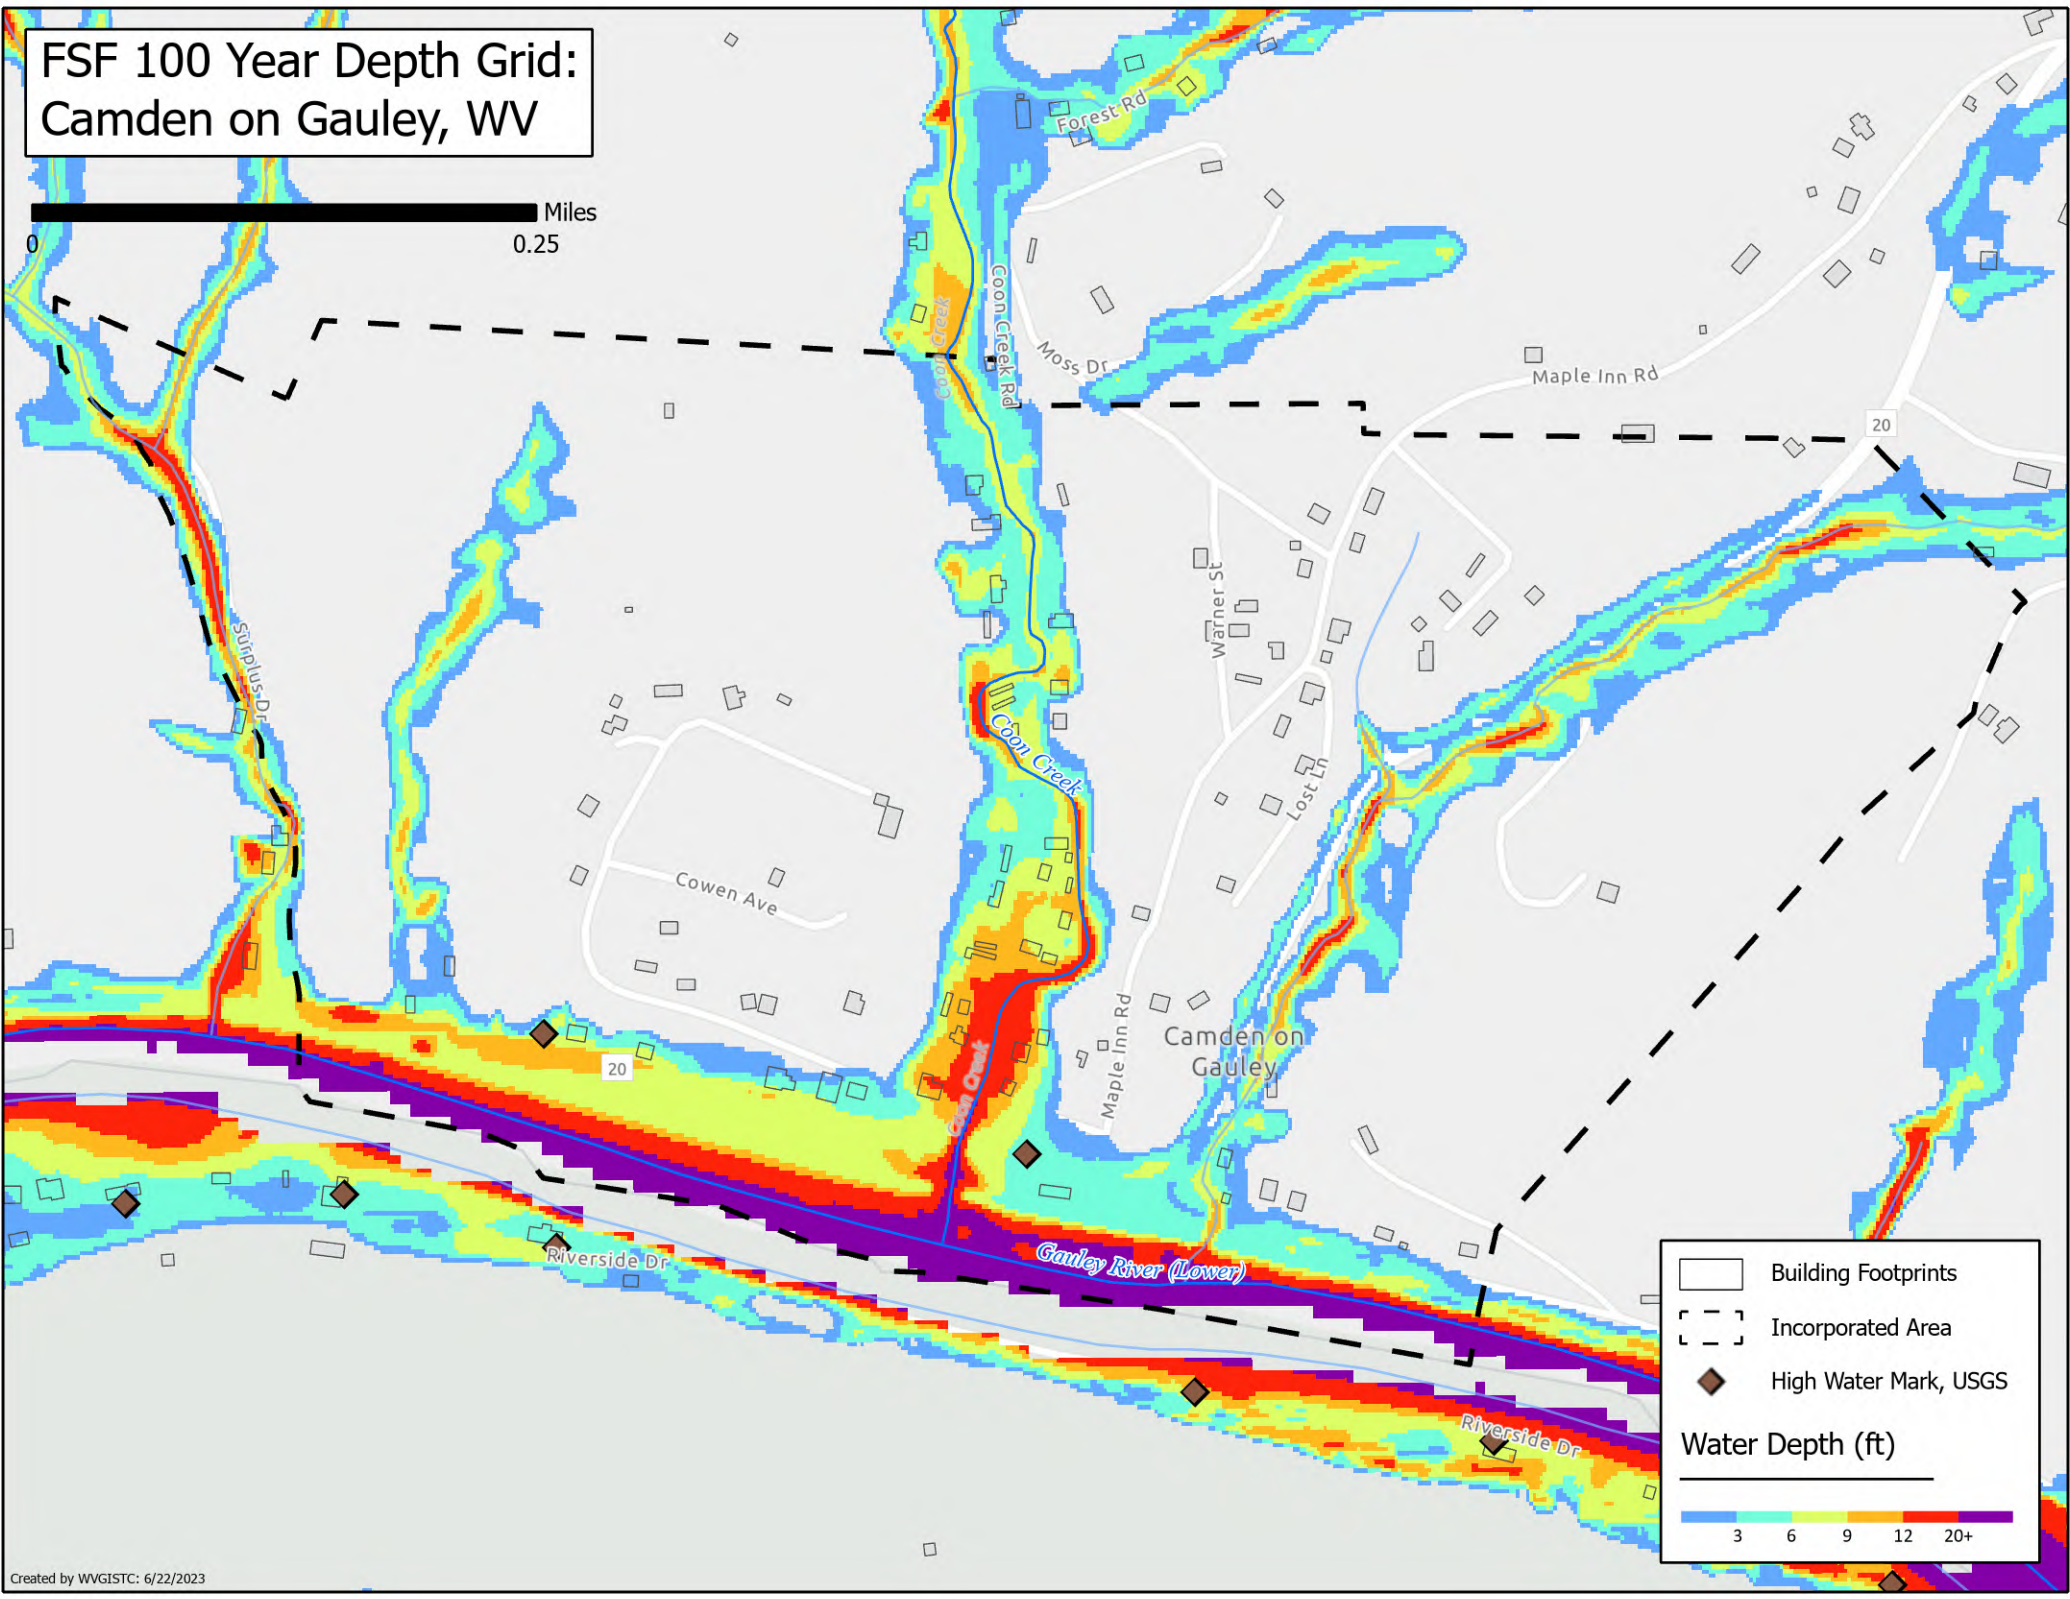

FEMA 100 Year Depth Grid: Camden on Gauley, WV

- Building Footprints
- Incorporated Area
- High Water Mark, USGS

Water Depth (ft)

5 8 10 20 25+

FEMA 500 Year Depth Grid: Camden on Gauley, WV

- Building Footprints
- Incorporated Area
- High Water Mark, USGS

Water Depth (ft)

4 8 12 16 28+

0 0.25 Miles

FSF 100 Year Depth Grid: Camden on Gauley, WV

0 Miles
0.25

- Building Footprints
- Incorporated Area
- High Water Mark, USGS

Water Depth (ft)

	3
	6
	9
	12
	20+