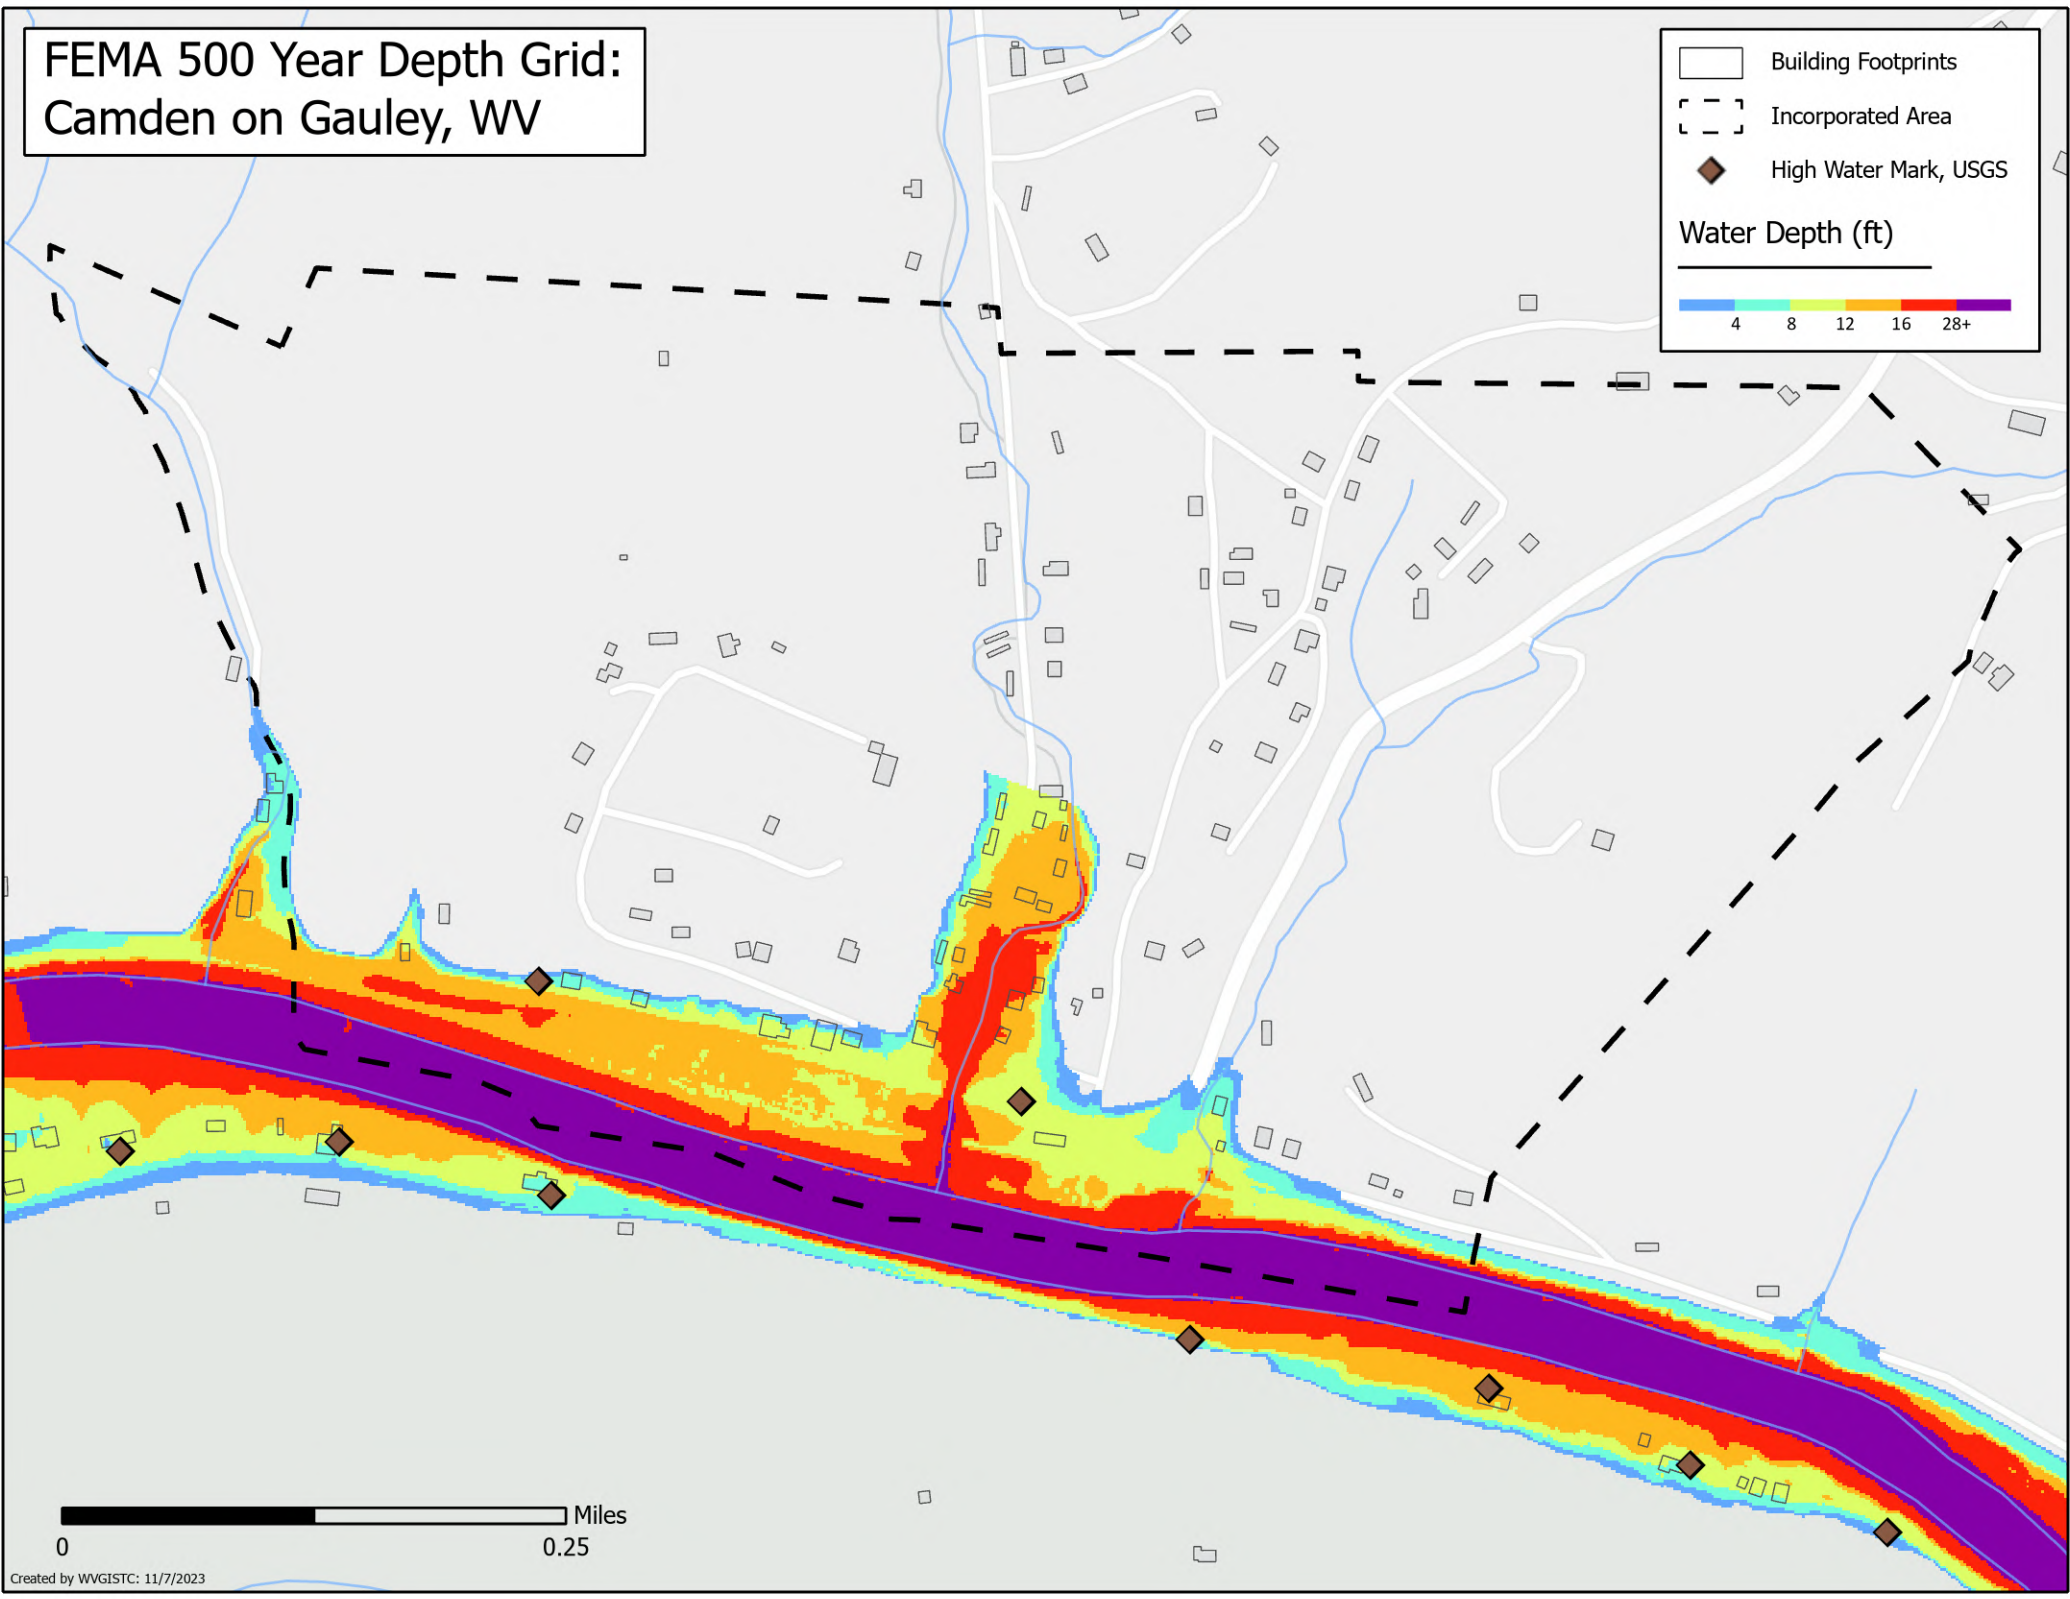

FEMA 100 Year Depth Grid: Camden on Gauley, WV

- Building Footprints
- Incorporated Area
- High Water Mark, USGS

Water Depth (ft)

5 8 10 20 25+

FEMA 500 Year Depth Grid: Camden on Gauley, WV

- Building Footprints
- Incorporated Area
- High Water Mark, USGS

Water Depth (ft)

4 8 12 16 28+

0 0.25 Miles

FSF 100 Year Depth Grid: Camden on Gauley, WV

0 Miles
0.25

- Building Footprints
- Incorporated Area
- High Water Mark, USGS

Water Depth (ft)

	3
	6
	9
	12
	20+