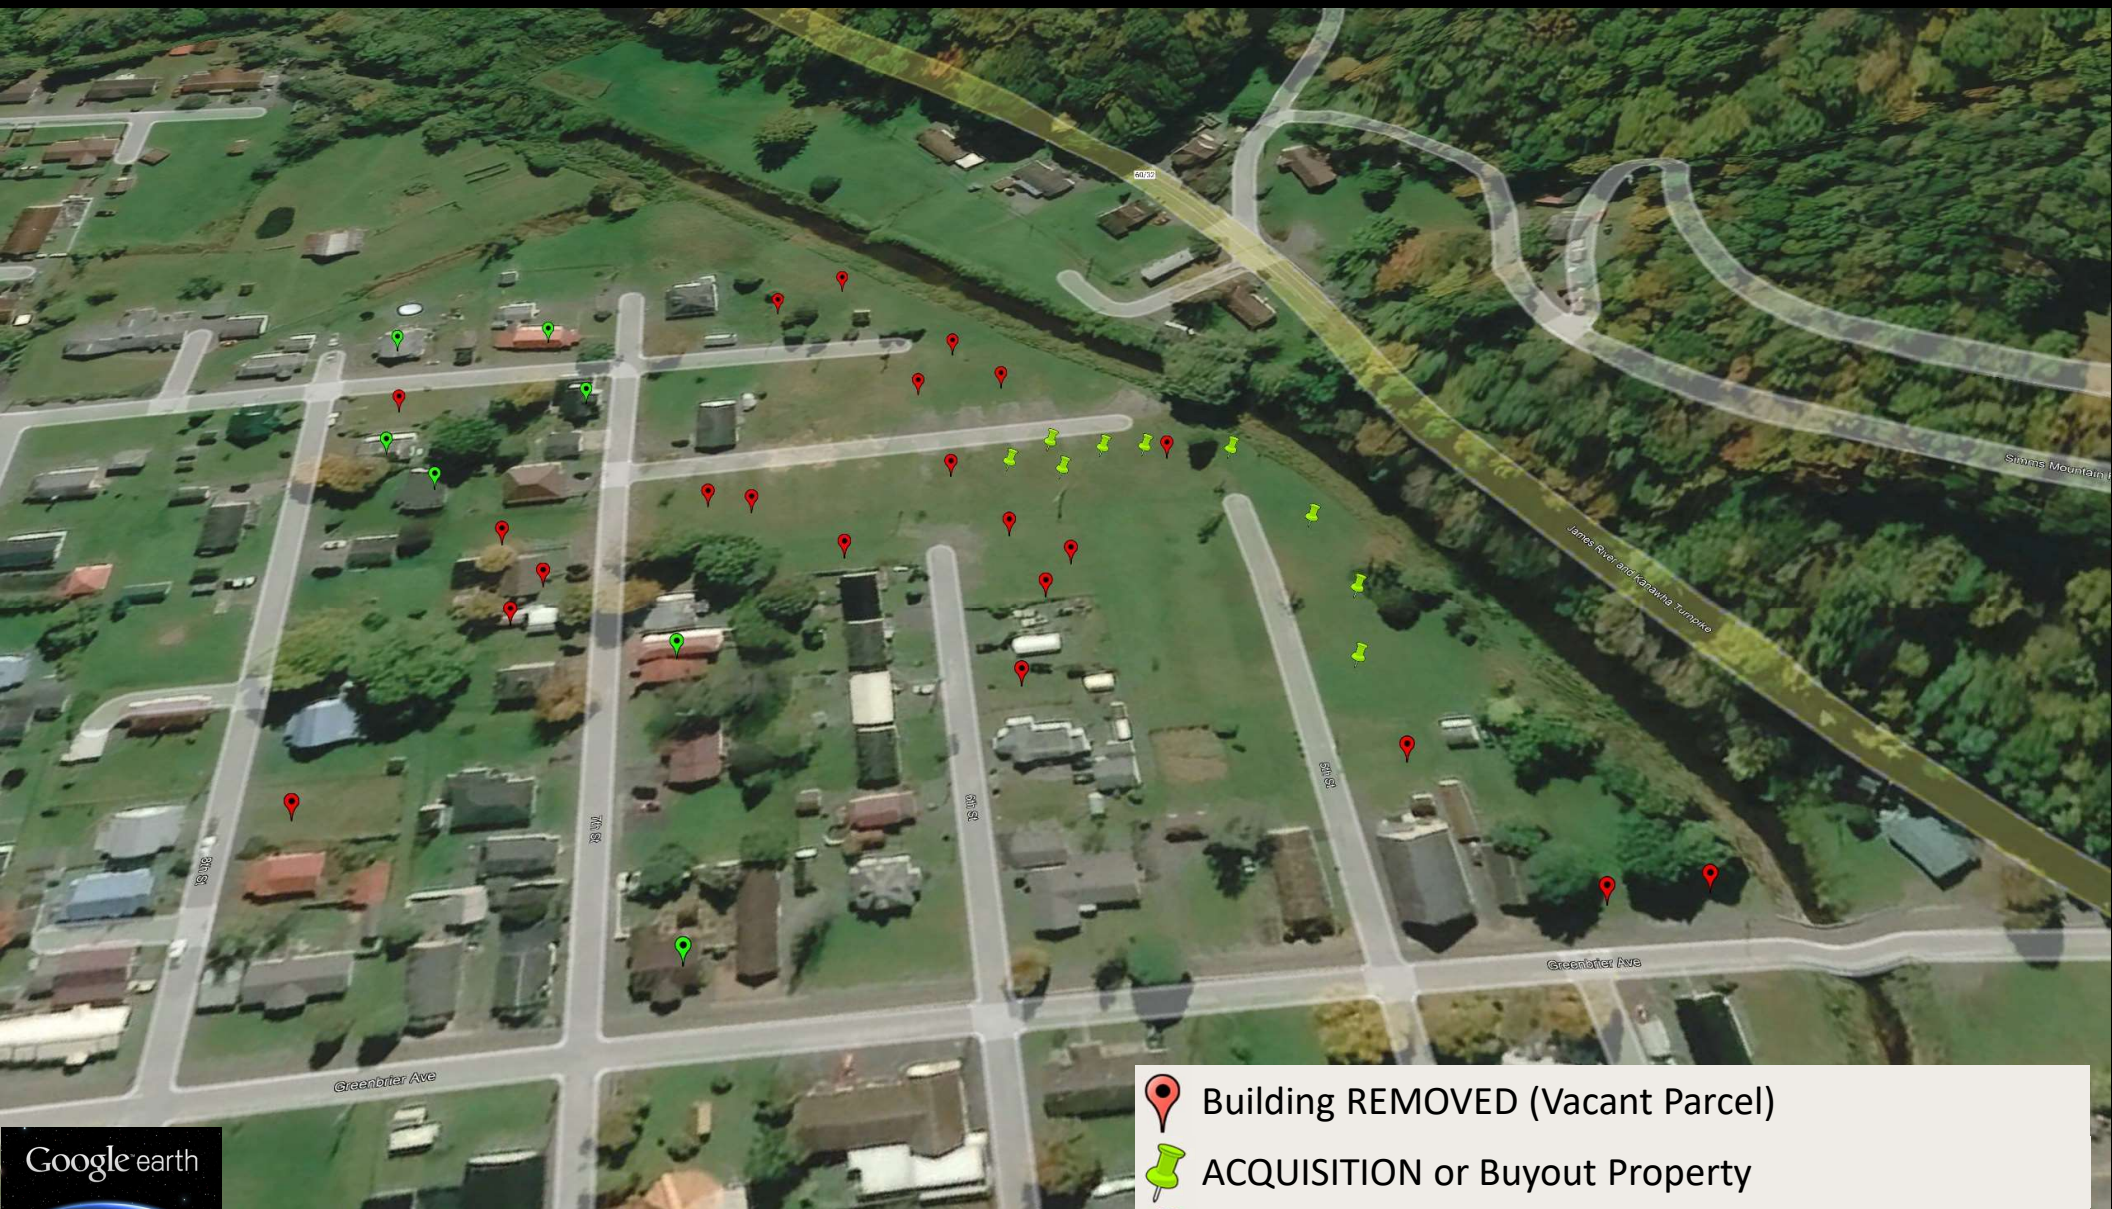

**A Bird's view over:
Neighborhood area near Greenbrier
Ave and 7th Street, Rainelle**

Pre-Disaster Aerial View

Imagery of September 2013

Image courtesy of Google Earth Pro

Removed Structure

Imagery of September 2013

Building REMOVED (Vacant Parcel)

Image courtesy of Google Earth Pro

Deed-Restricted Buyout Parcels

Imagery of September 2013

ACQUISITION or Buyout Property

Image courtesy of Google Earth Pro

Mitigated Structures by Elevating to Design Flood Elevation (DFE)

Mitigation RECONSTRUCTION

Image courtesy of Google Earth Pro

Imagery of October 2020

-  Building REMOVED (Vacant Parcel)
-  ACQUISITION or Buyout Property
-  Mitigation RECONSTRUCTION

Image courtesy of Google Earth Pro