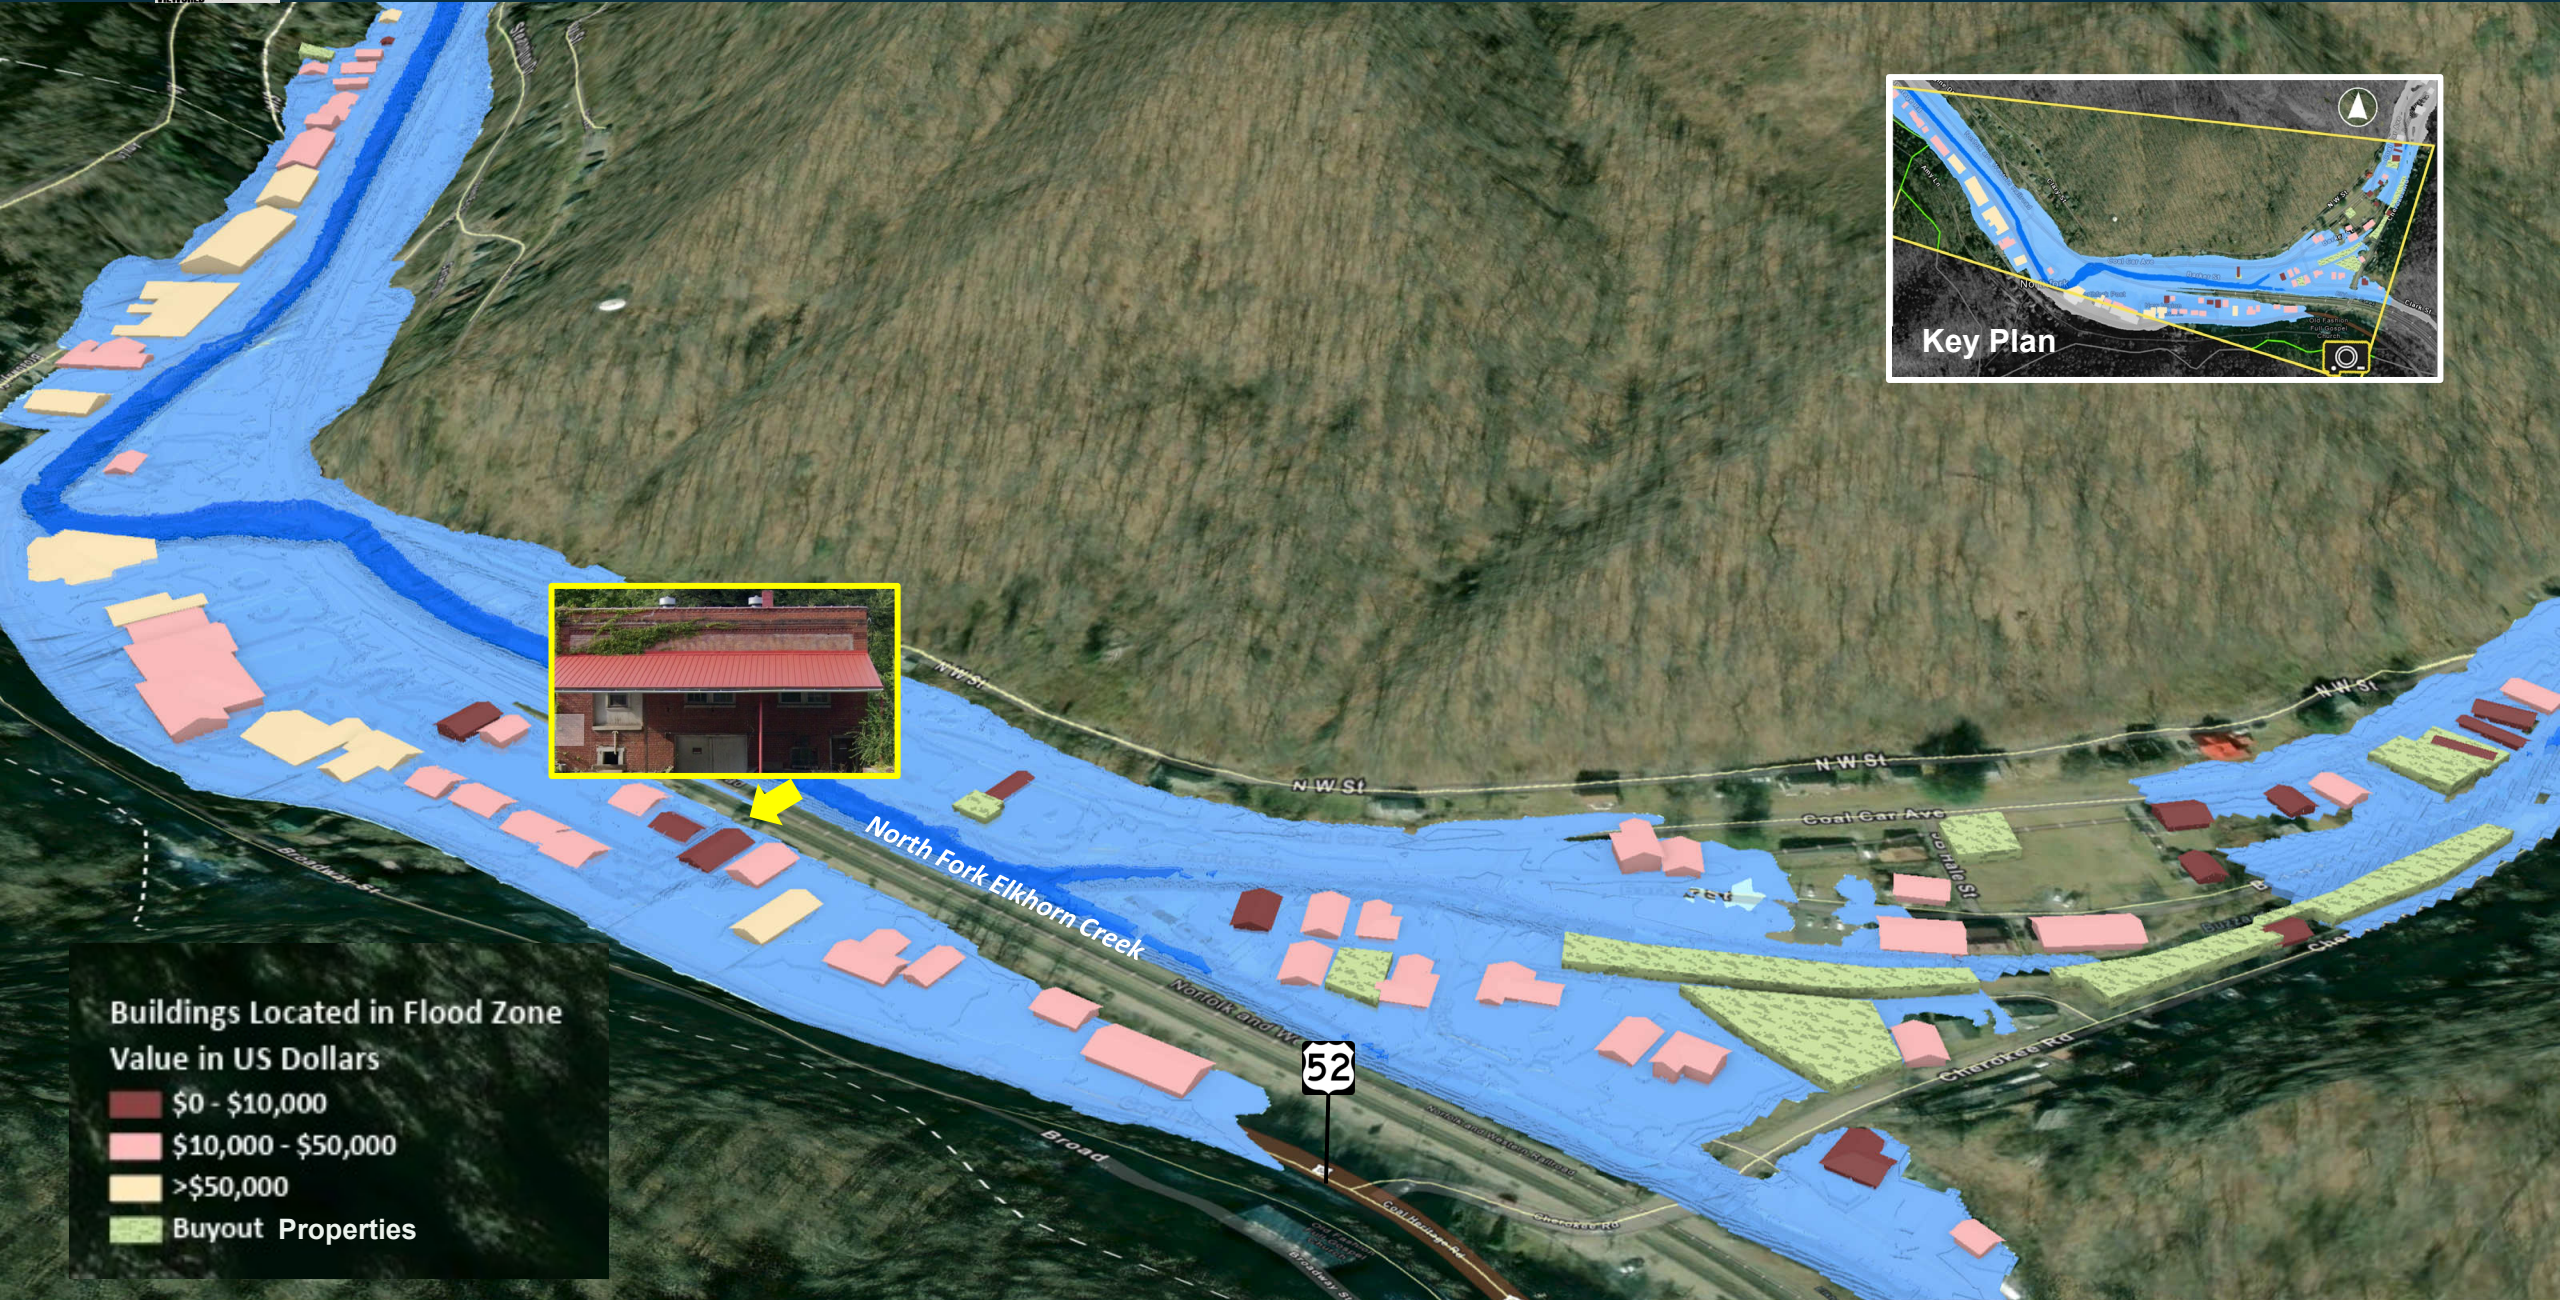

FEMA 1% + Annual Chance (100-year)

Northfork, WV

FEMA 1% + Annual Chance (100-year)

Northfork, WV

Buildings Located in Flood Zone
Value in US Dollars

- Red: \$0 - \$10,000
- Pink: \$10,000 - \$50,000
- Yellow: >\$50,000
- Green: Buyout Properties

Key Plan