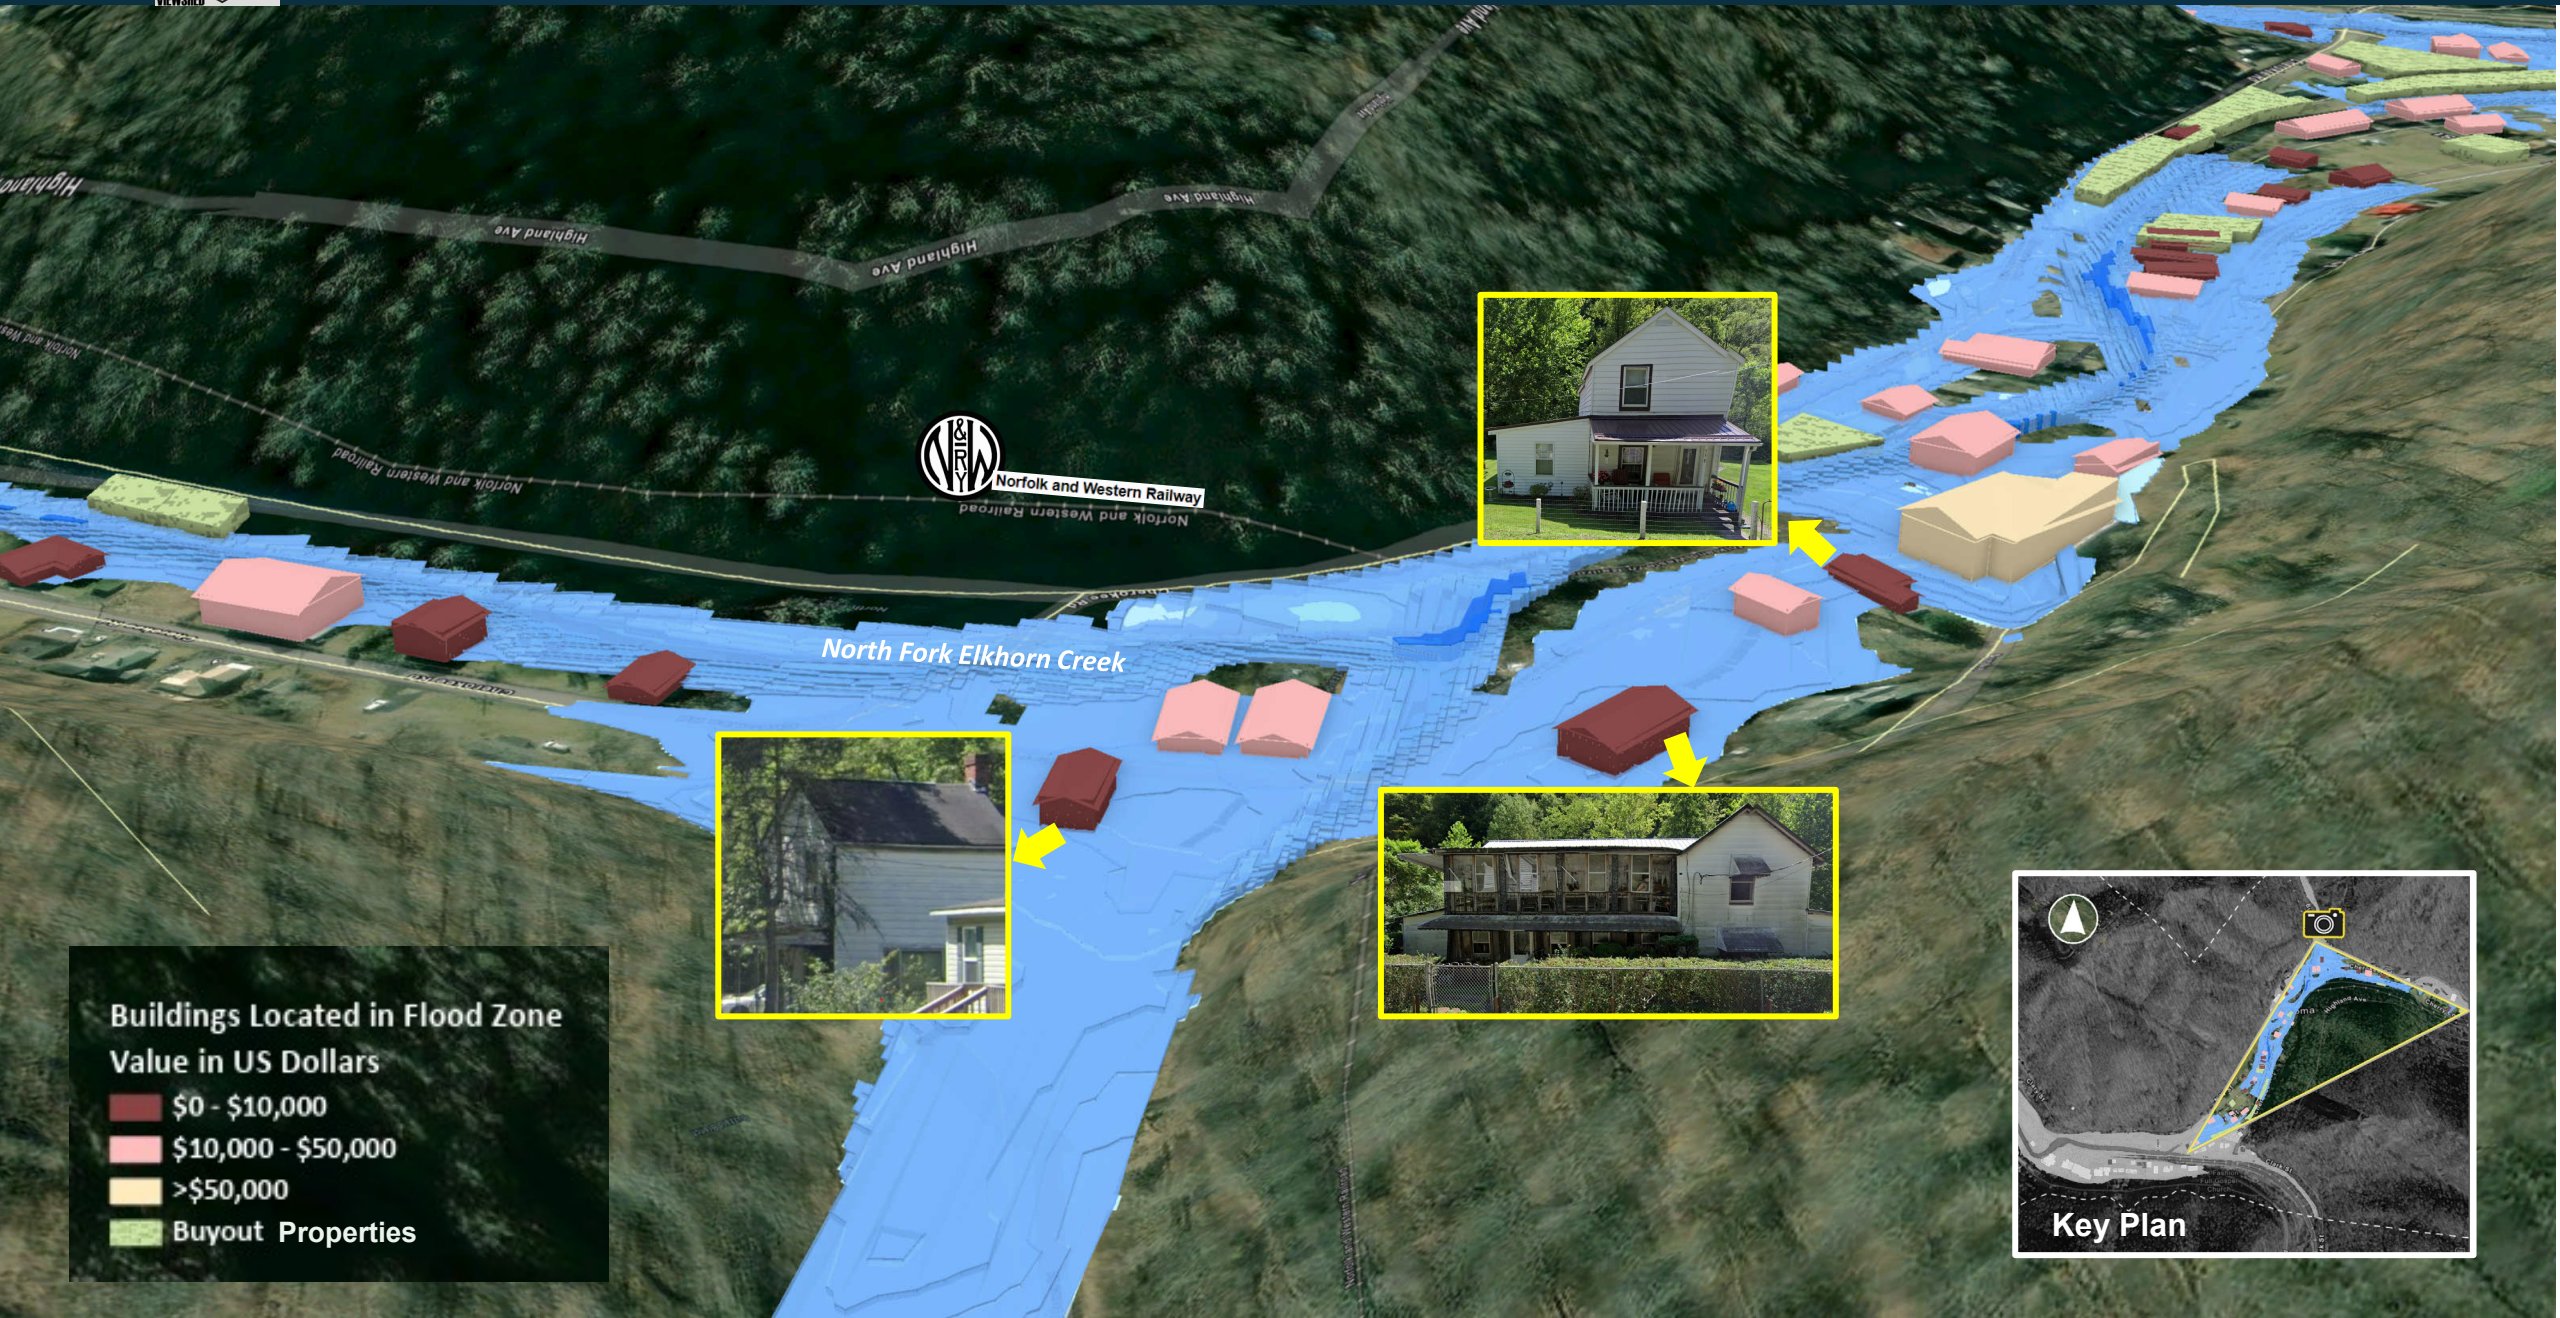

FEMA 1% + Annual Chance (100-year)

Northfork, WV

FEMA 1% + Annual Chance (100-year)

Northfork, WV

Buildings Located in Flood Zone
Value in US Dollars

- Red: \$0 - \$10,000
- Pink: \$10,000 - \$50,000
- Yellow: >\$50,000
- Green: Buyout Properties

Key Plan