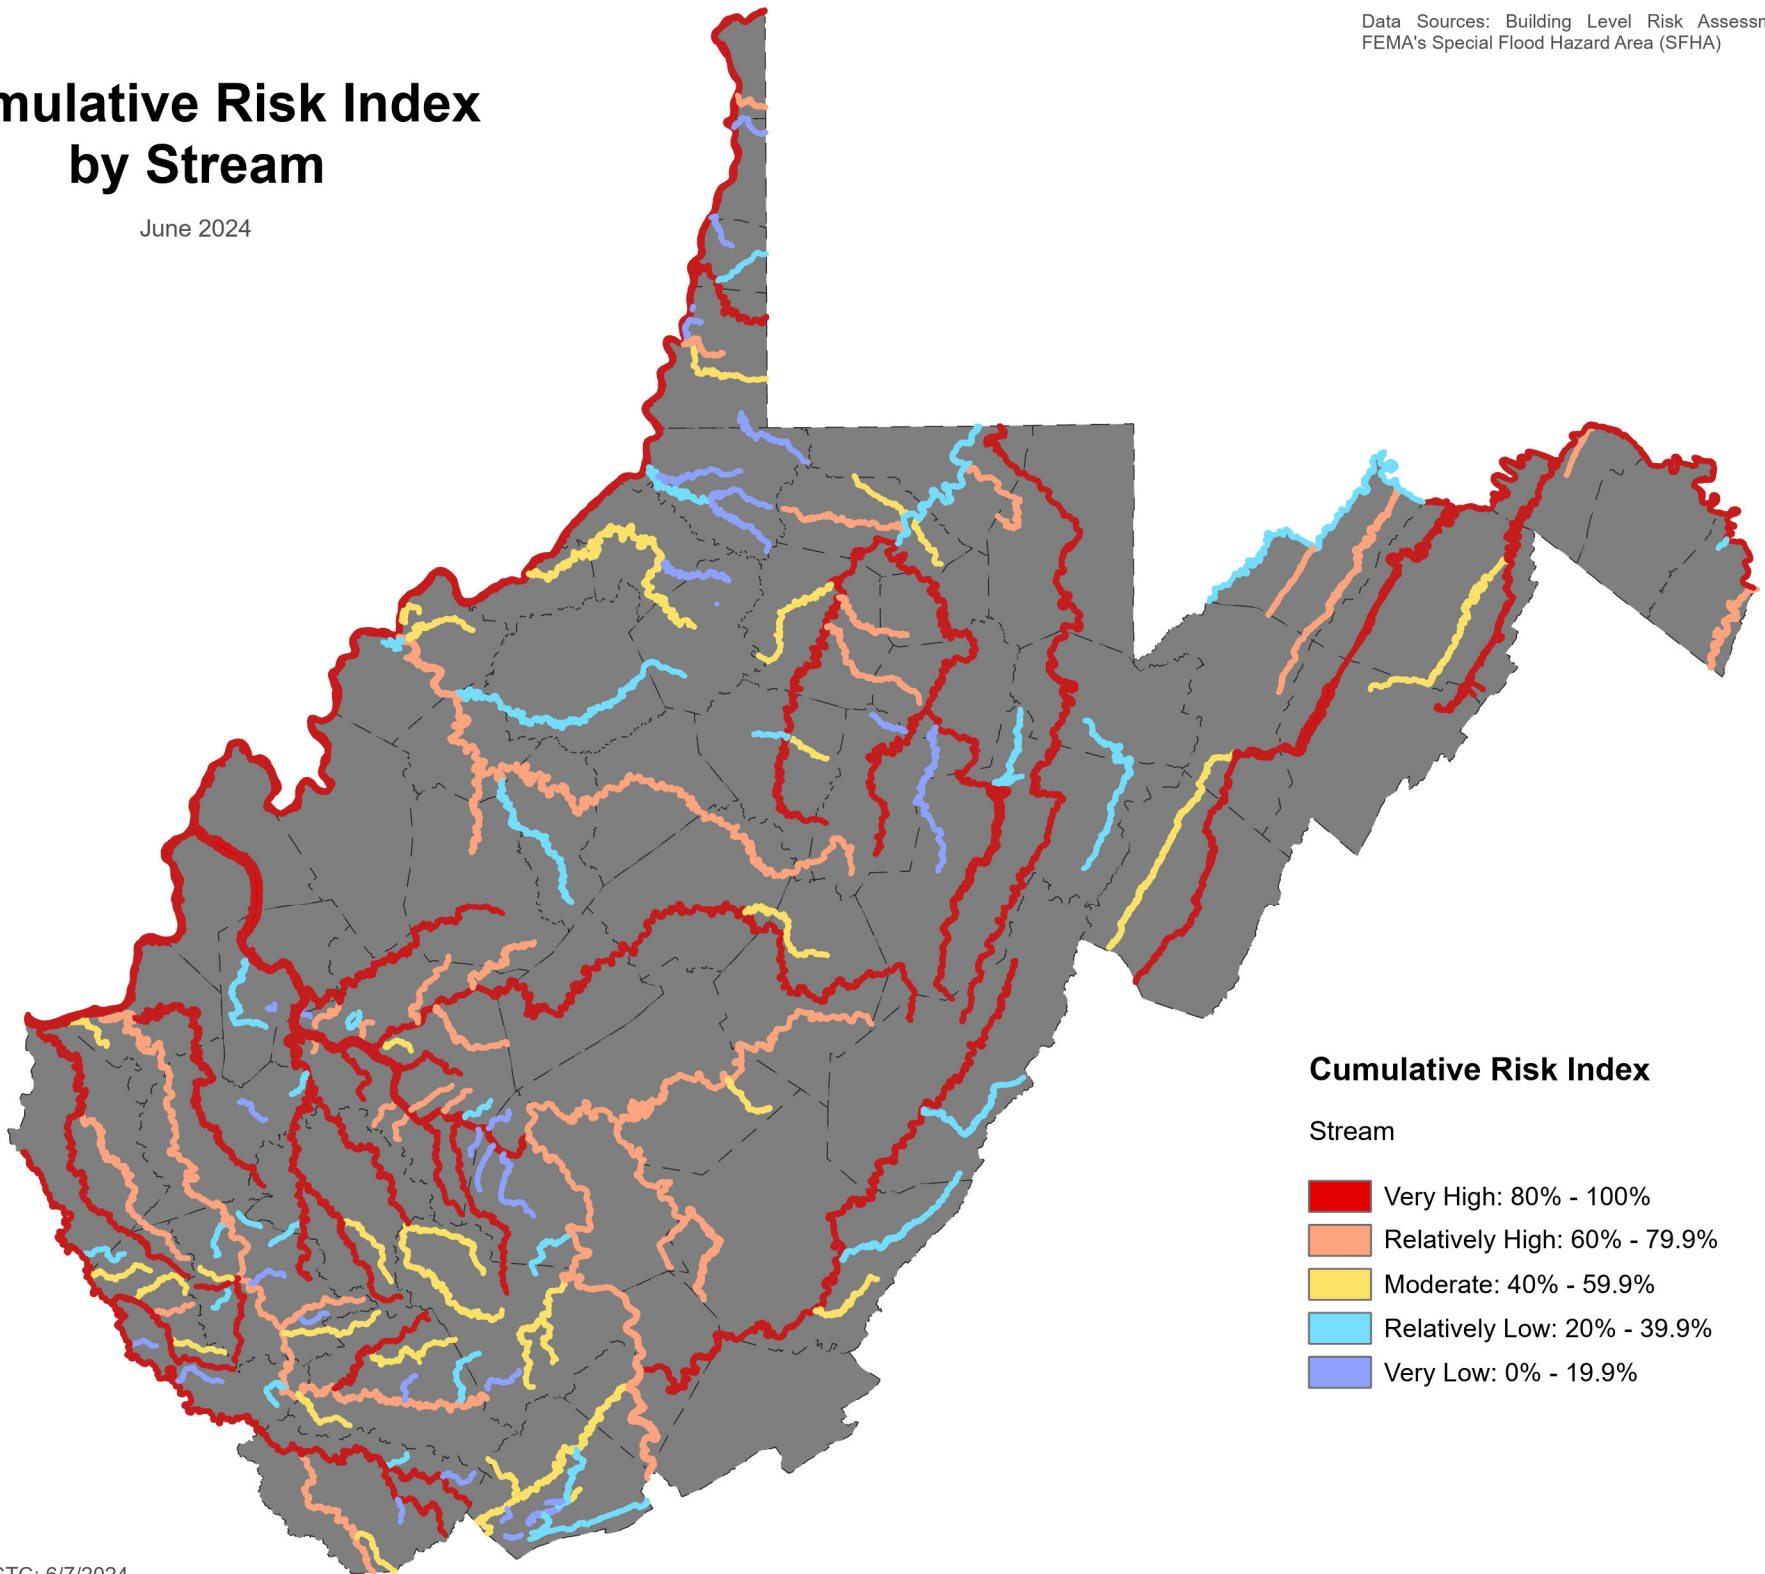

Cumulative Risk Index by Stream

June 2024

Cumulative Risk Index

Stream

- Very High: 80% - 100%
- Relatively High: 60% - 79.9%
- Moderate: 40% - 59.9%
- Relatively Low: 20% - 39.9%
- Very Low: 0% - 19.9%