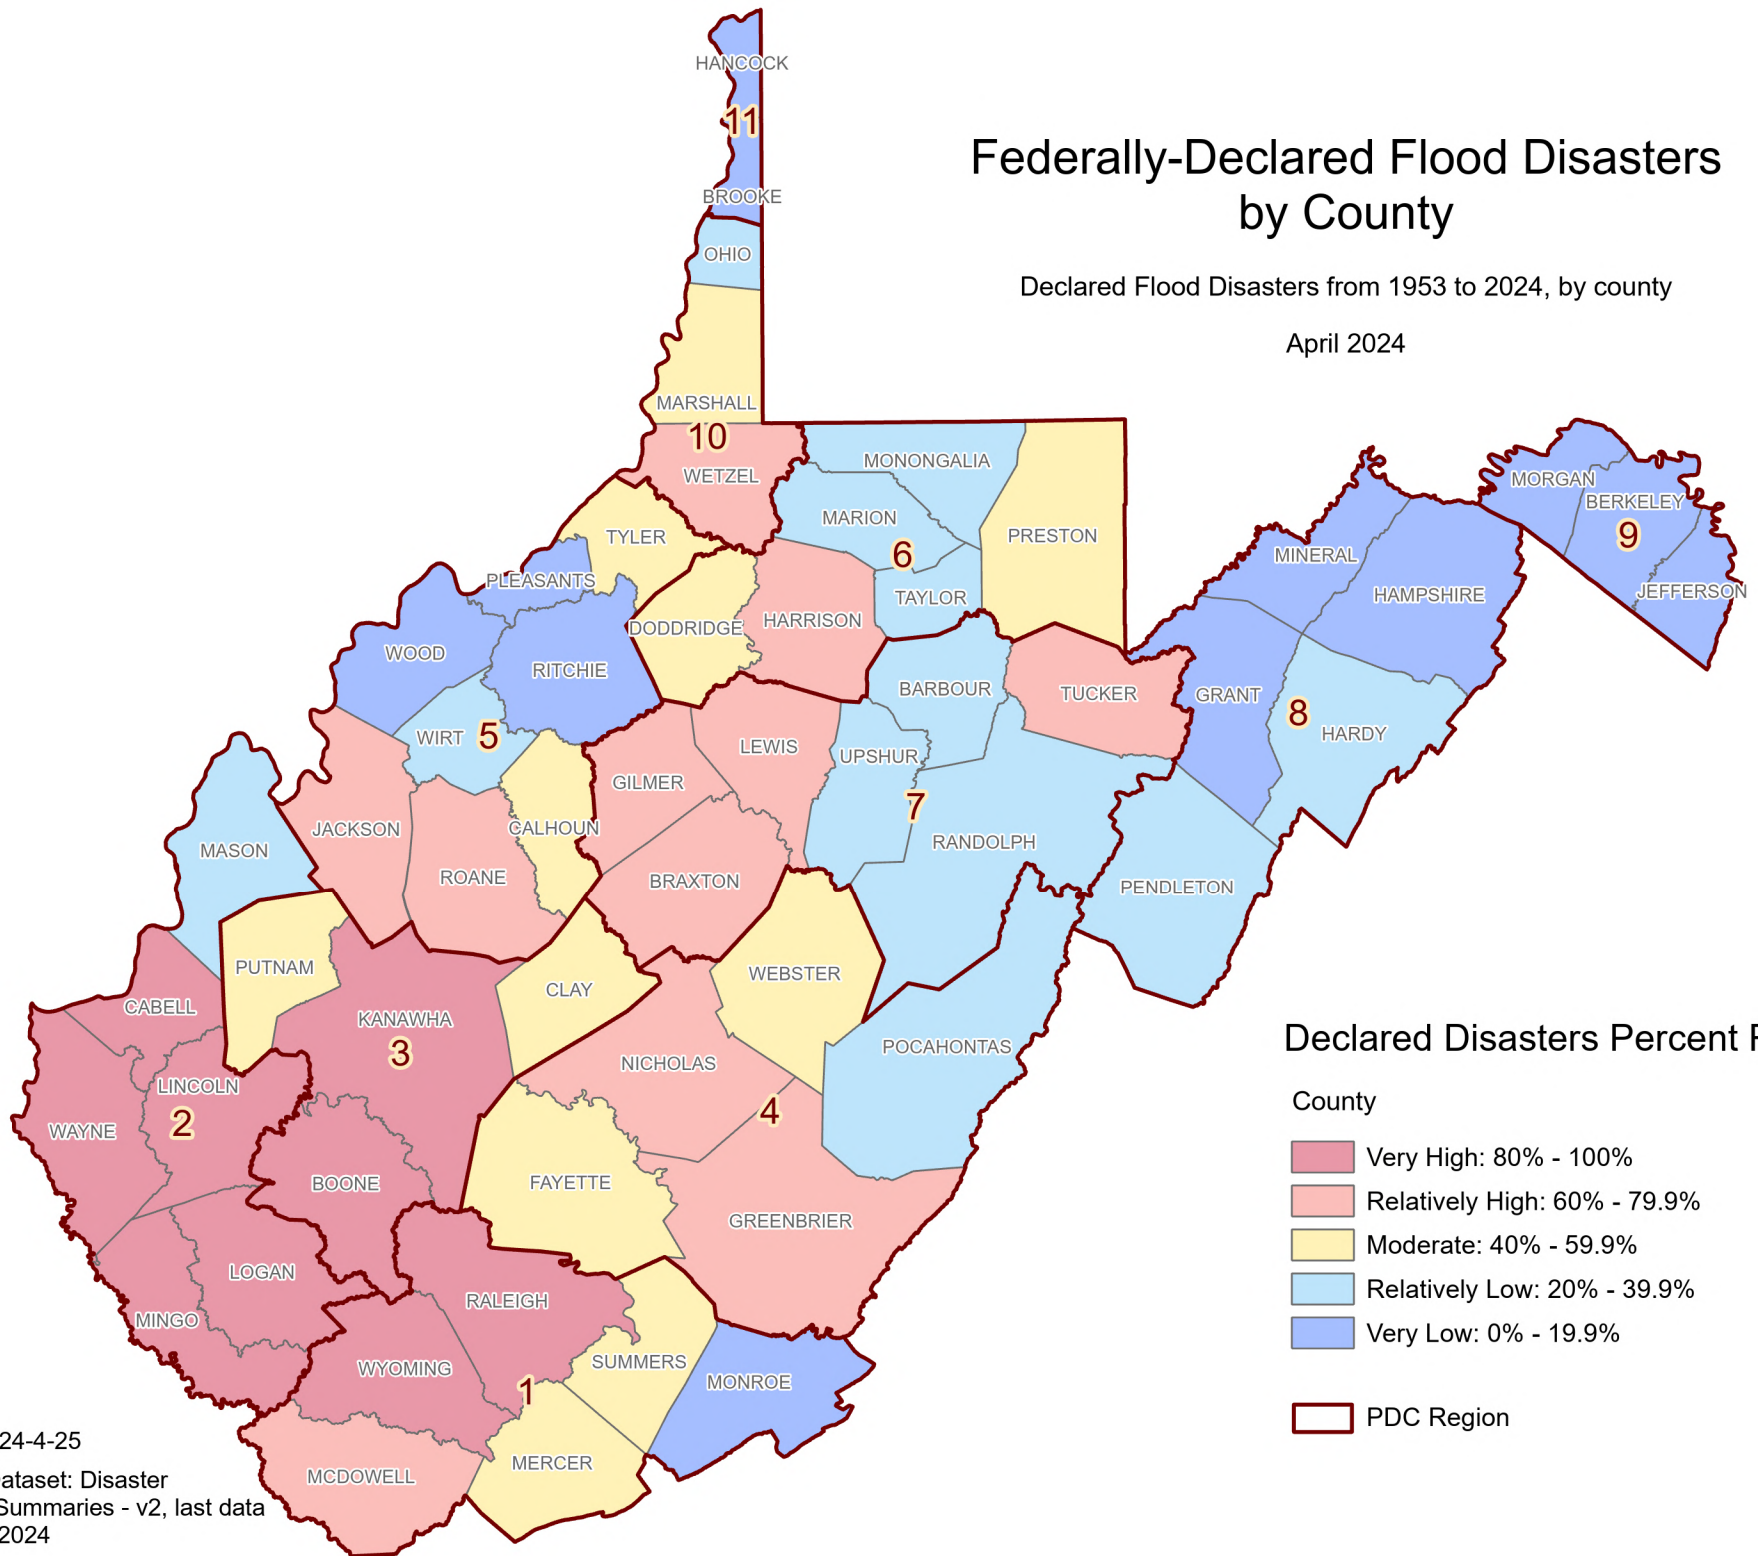

Federally-Declared Flood Disasters by County

Declared Flood Disasters from 1953 to 2024, by county

April 2024

Declared Disasters Percent Rank

County

- Very High: 80% - 100%
- Relatively High: 60% - 79.9%
- Moderate: 40% - 59.9%
- Relatively Low: 20% - 39.9%
- Very Low: 0% - 19.9%

PDC Region

WVGISTC 2024-4-25

OpenFEMA Dataset: Disaster
Declarations Summaries - v2, last data
refresh: 4-24-2024