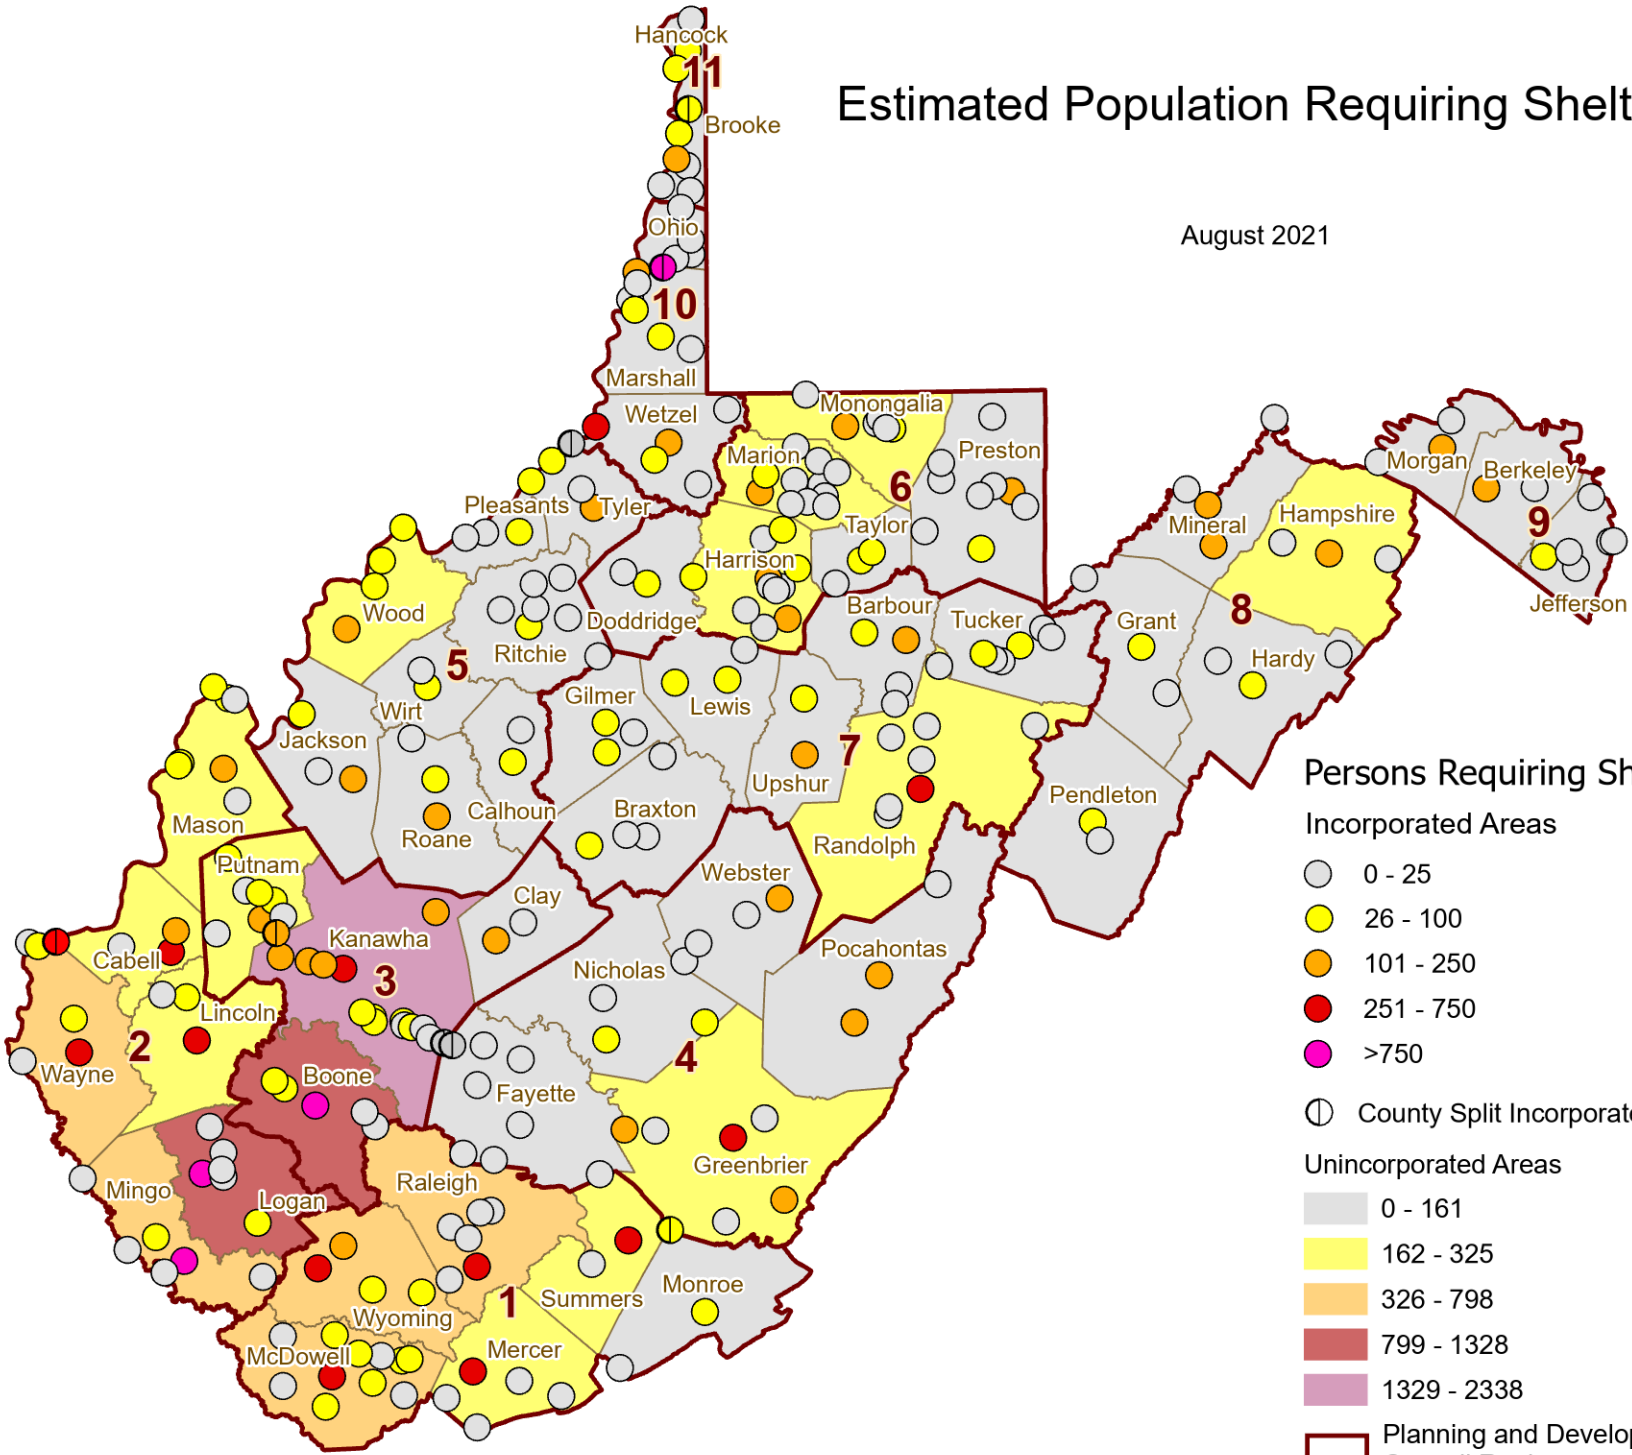

# Estimated Population Requiring Shelter

August 2021

## Persons Requiring Shelter

### Incorporated Areas

- 0 - 25
- 26 - 100
- 101 - 250
- 251 - 750
- >750

⊕ County Split Incorporated Community

### Unincorporated Areas

- 0 - 161
- 162 - 325
- 326 - 798
- 799 - 1328
- 1329 - 2338

▭ Planning and Development Council Region