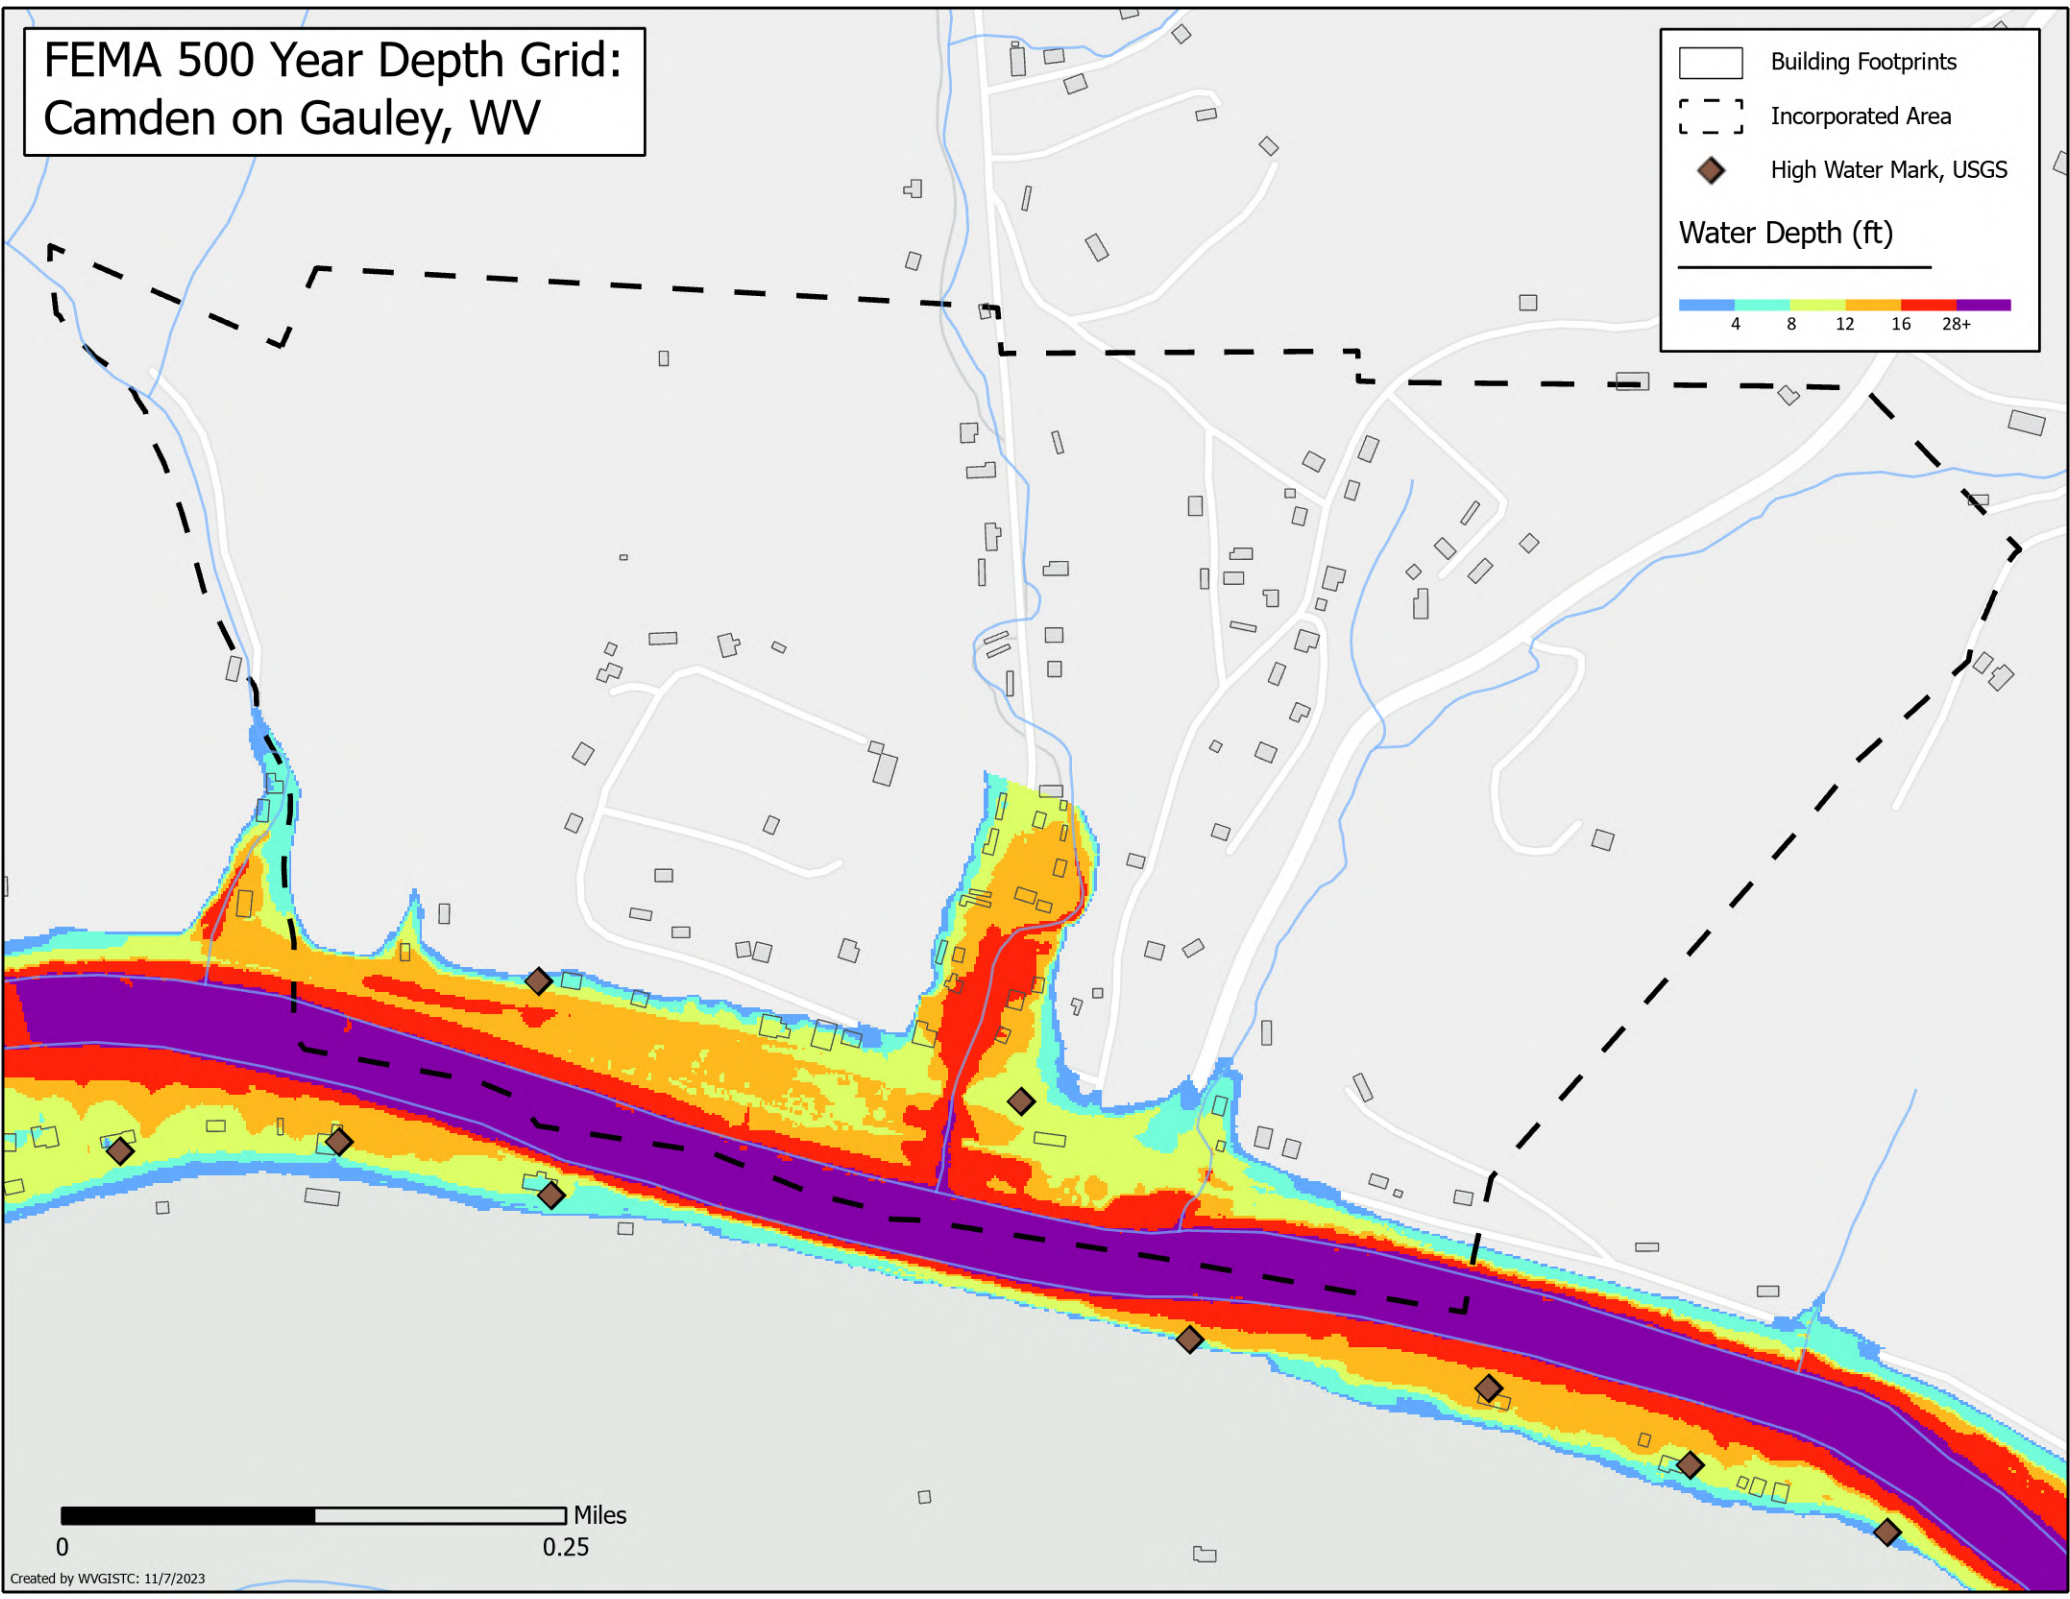

FEMA 500 Year Depth Grid: Camden on Gauley, WV

- Building Footprints
- Incorporated Area
- High Water Mark, USGS

Water Depth (ft)

4 8 12 16 28+

0 0.25 Miles