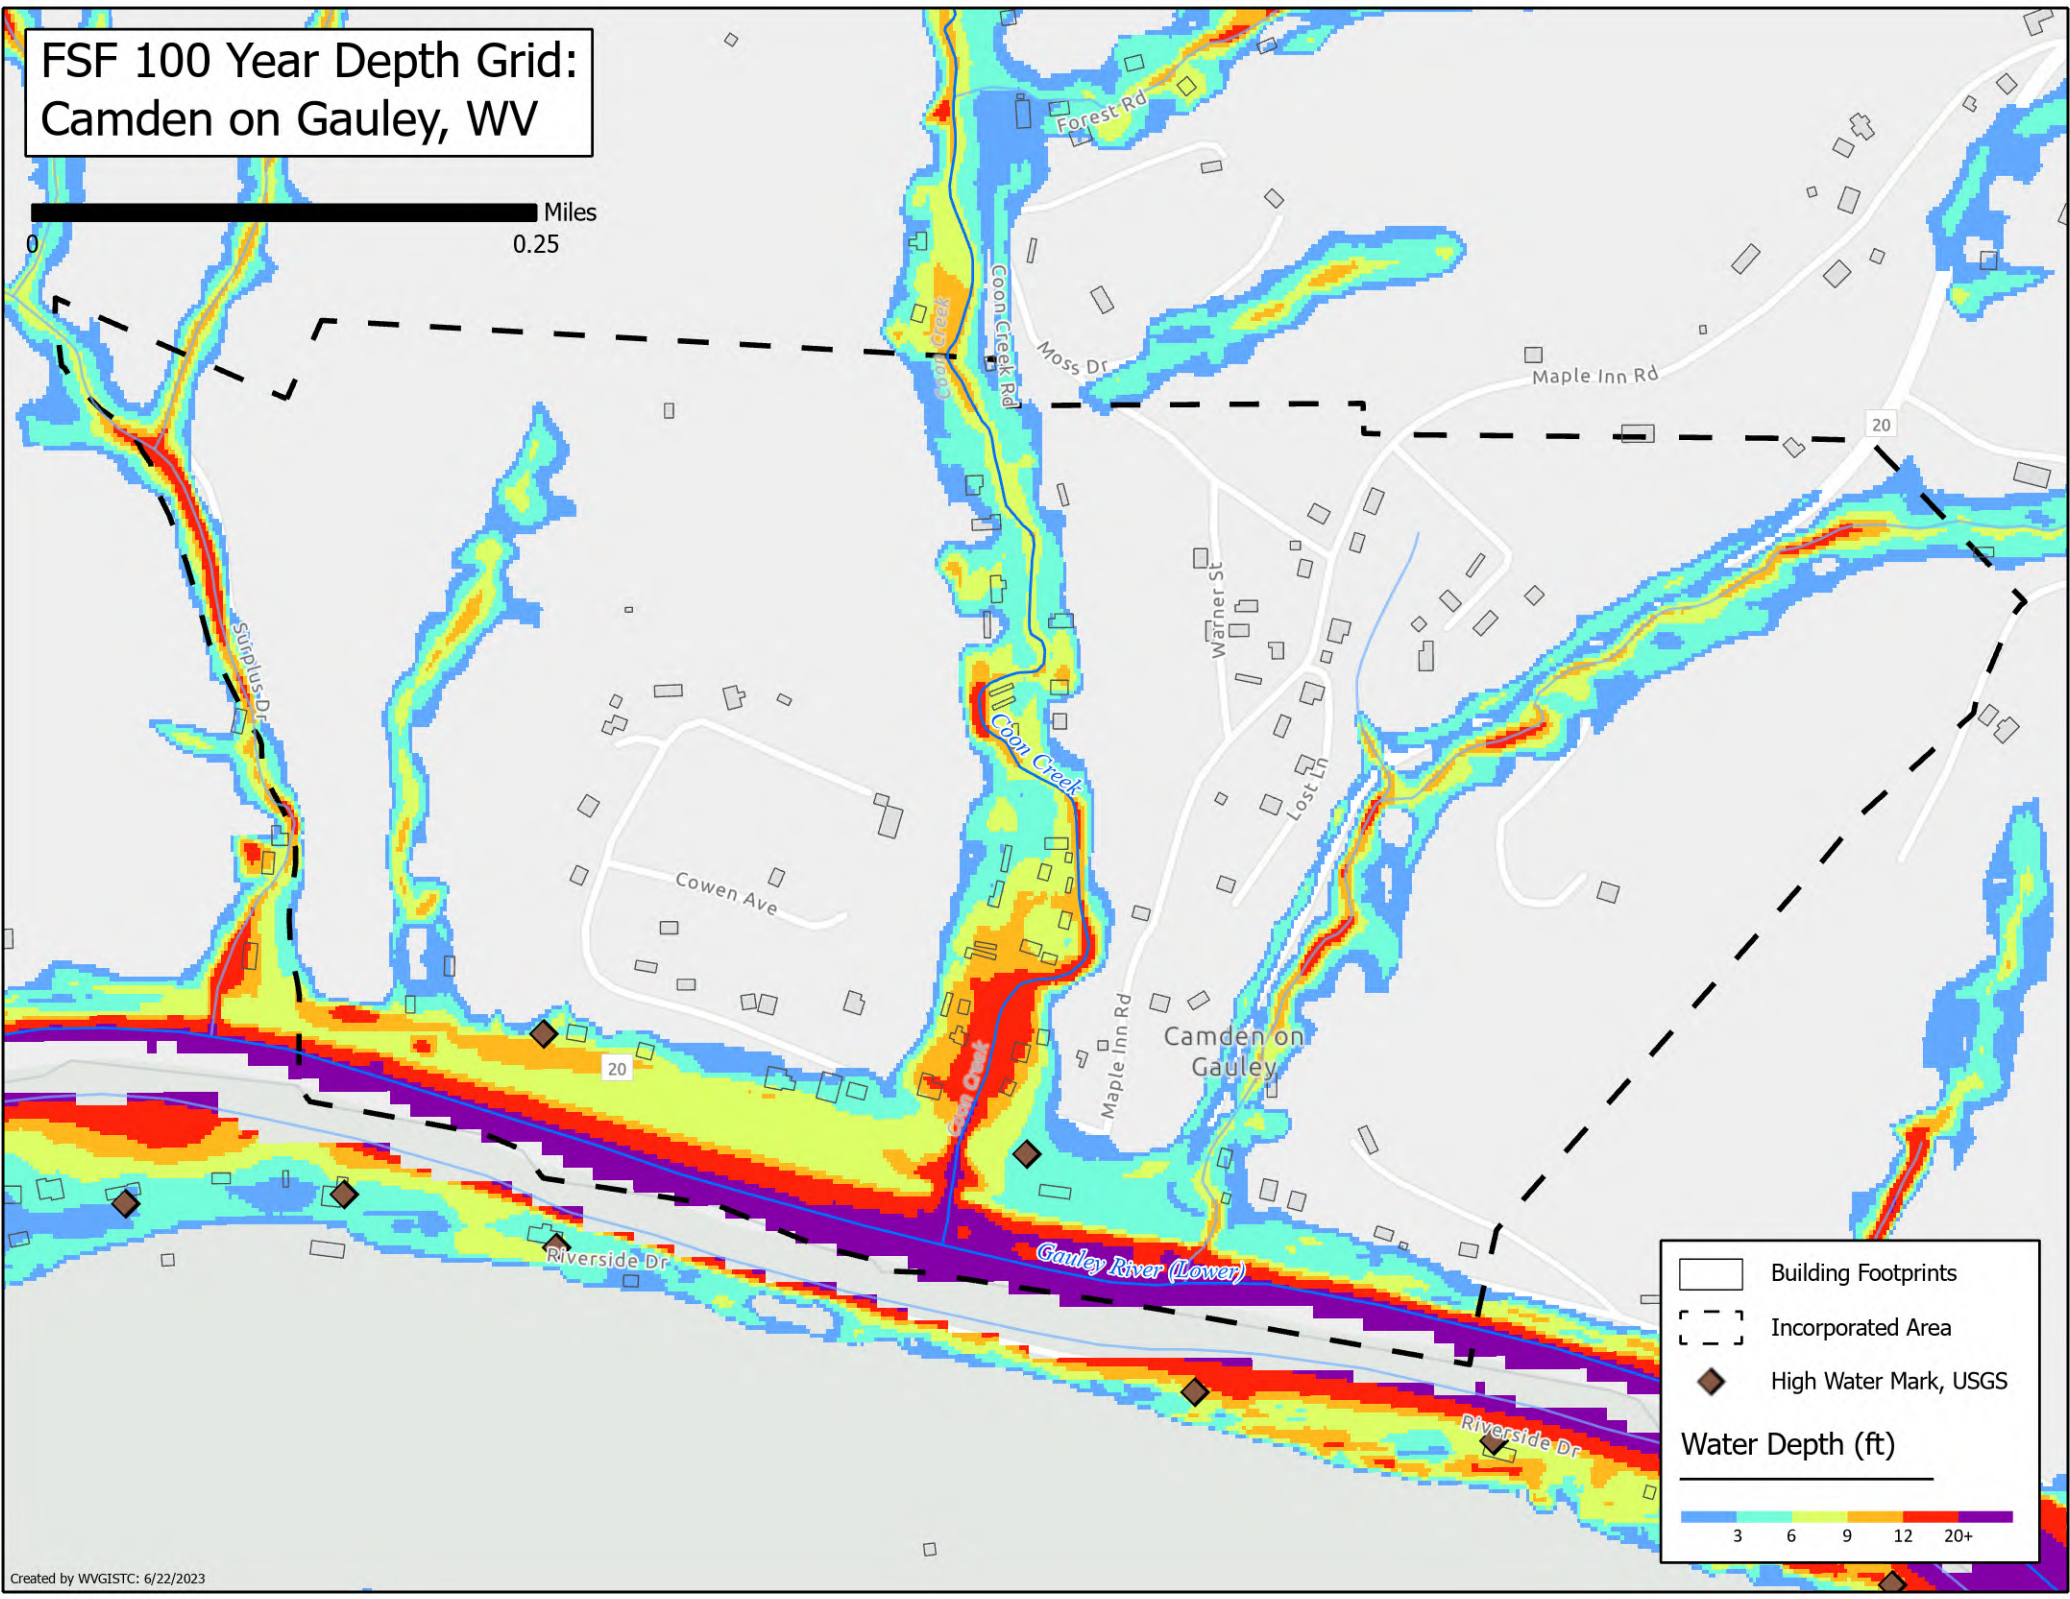

# FSF 100 Year Depth Grid: Camden on Gauley, WV

0 0.25 Miles

- Building Footprints
- Incorporated Area
- High Water Mark, USGS

**Water Depth (ft)**

3	6	9	12	20+
---	---	---	----	-----