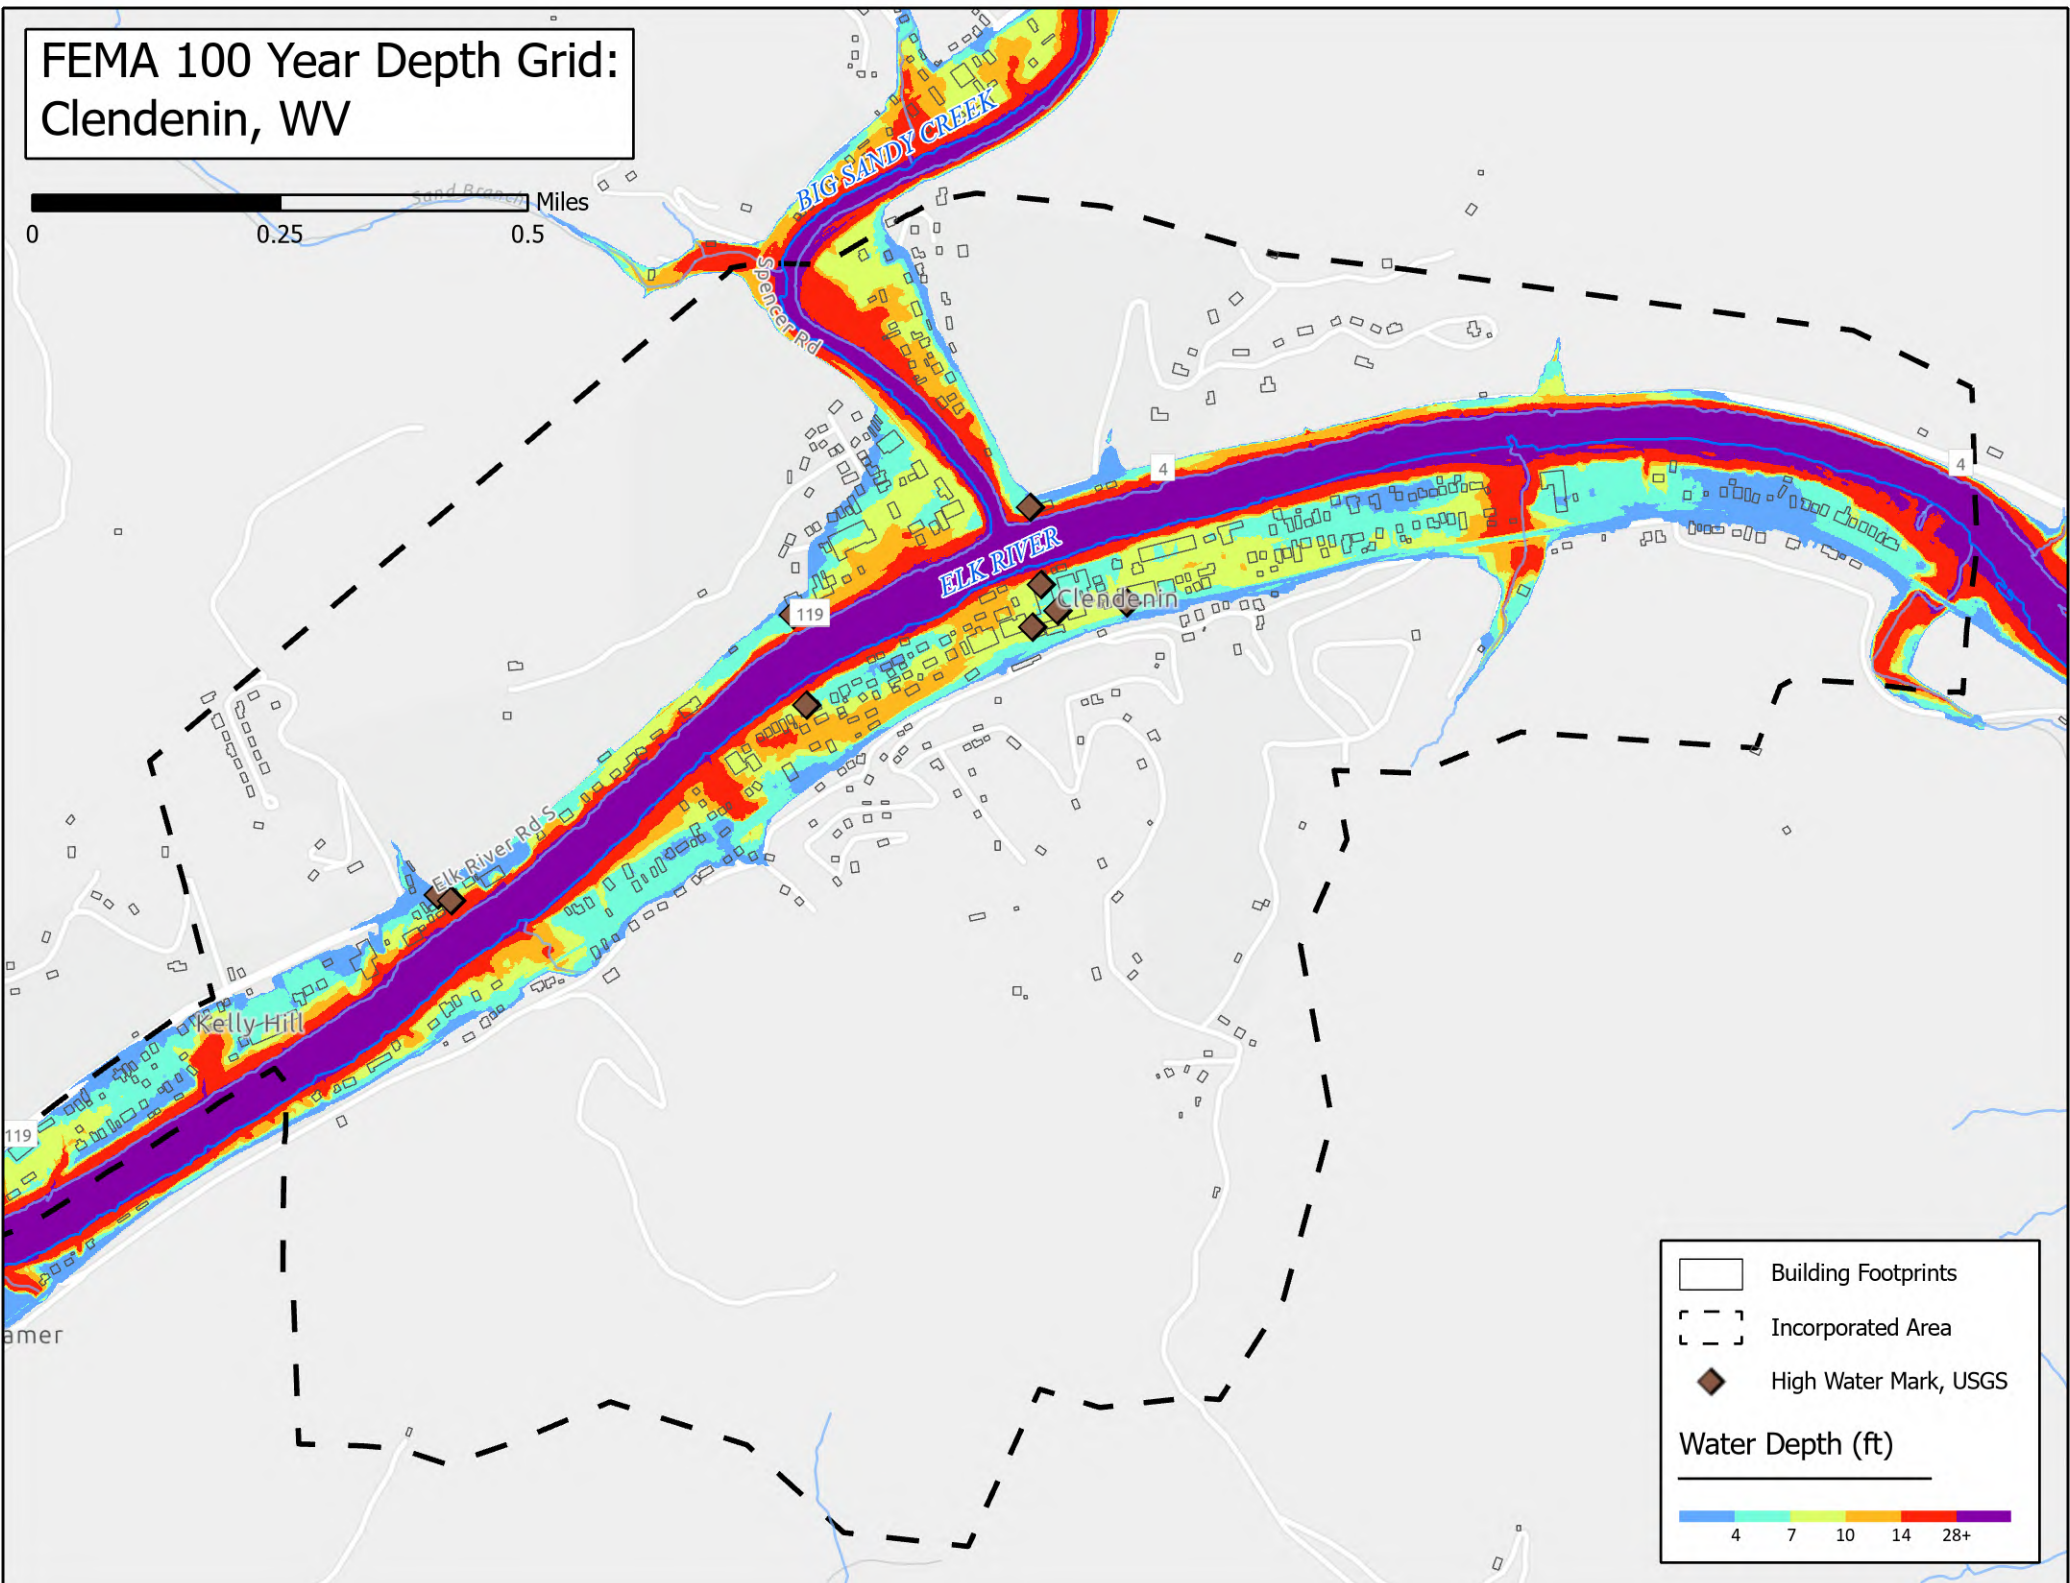

FEMA 100 Year Depth Grid: Clendenin, WV

- Building Footprints
- Incorporated Area
- High Water Mark, USGS

Water Depth (ft)

4 7 10 14 28+