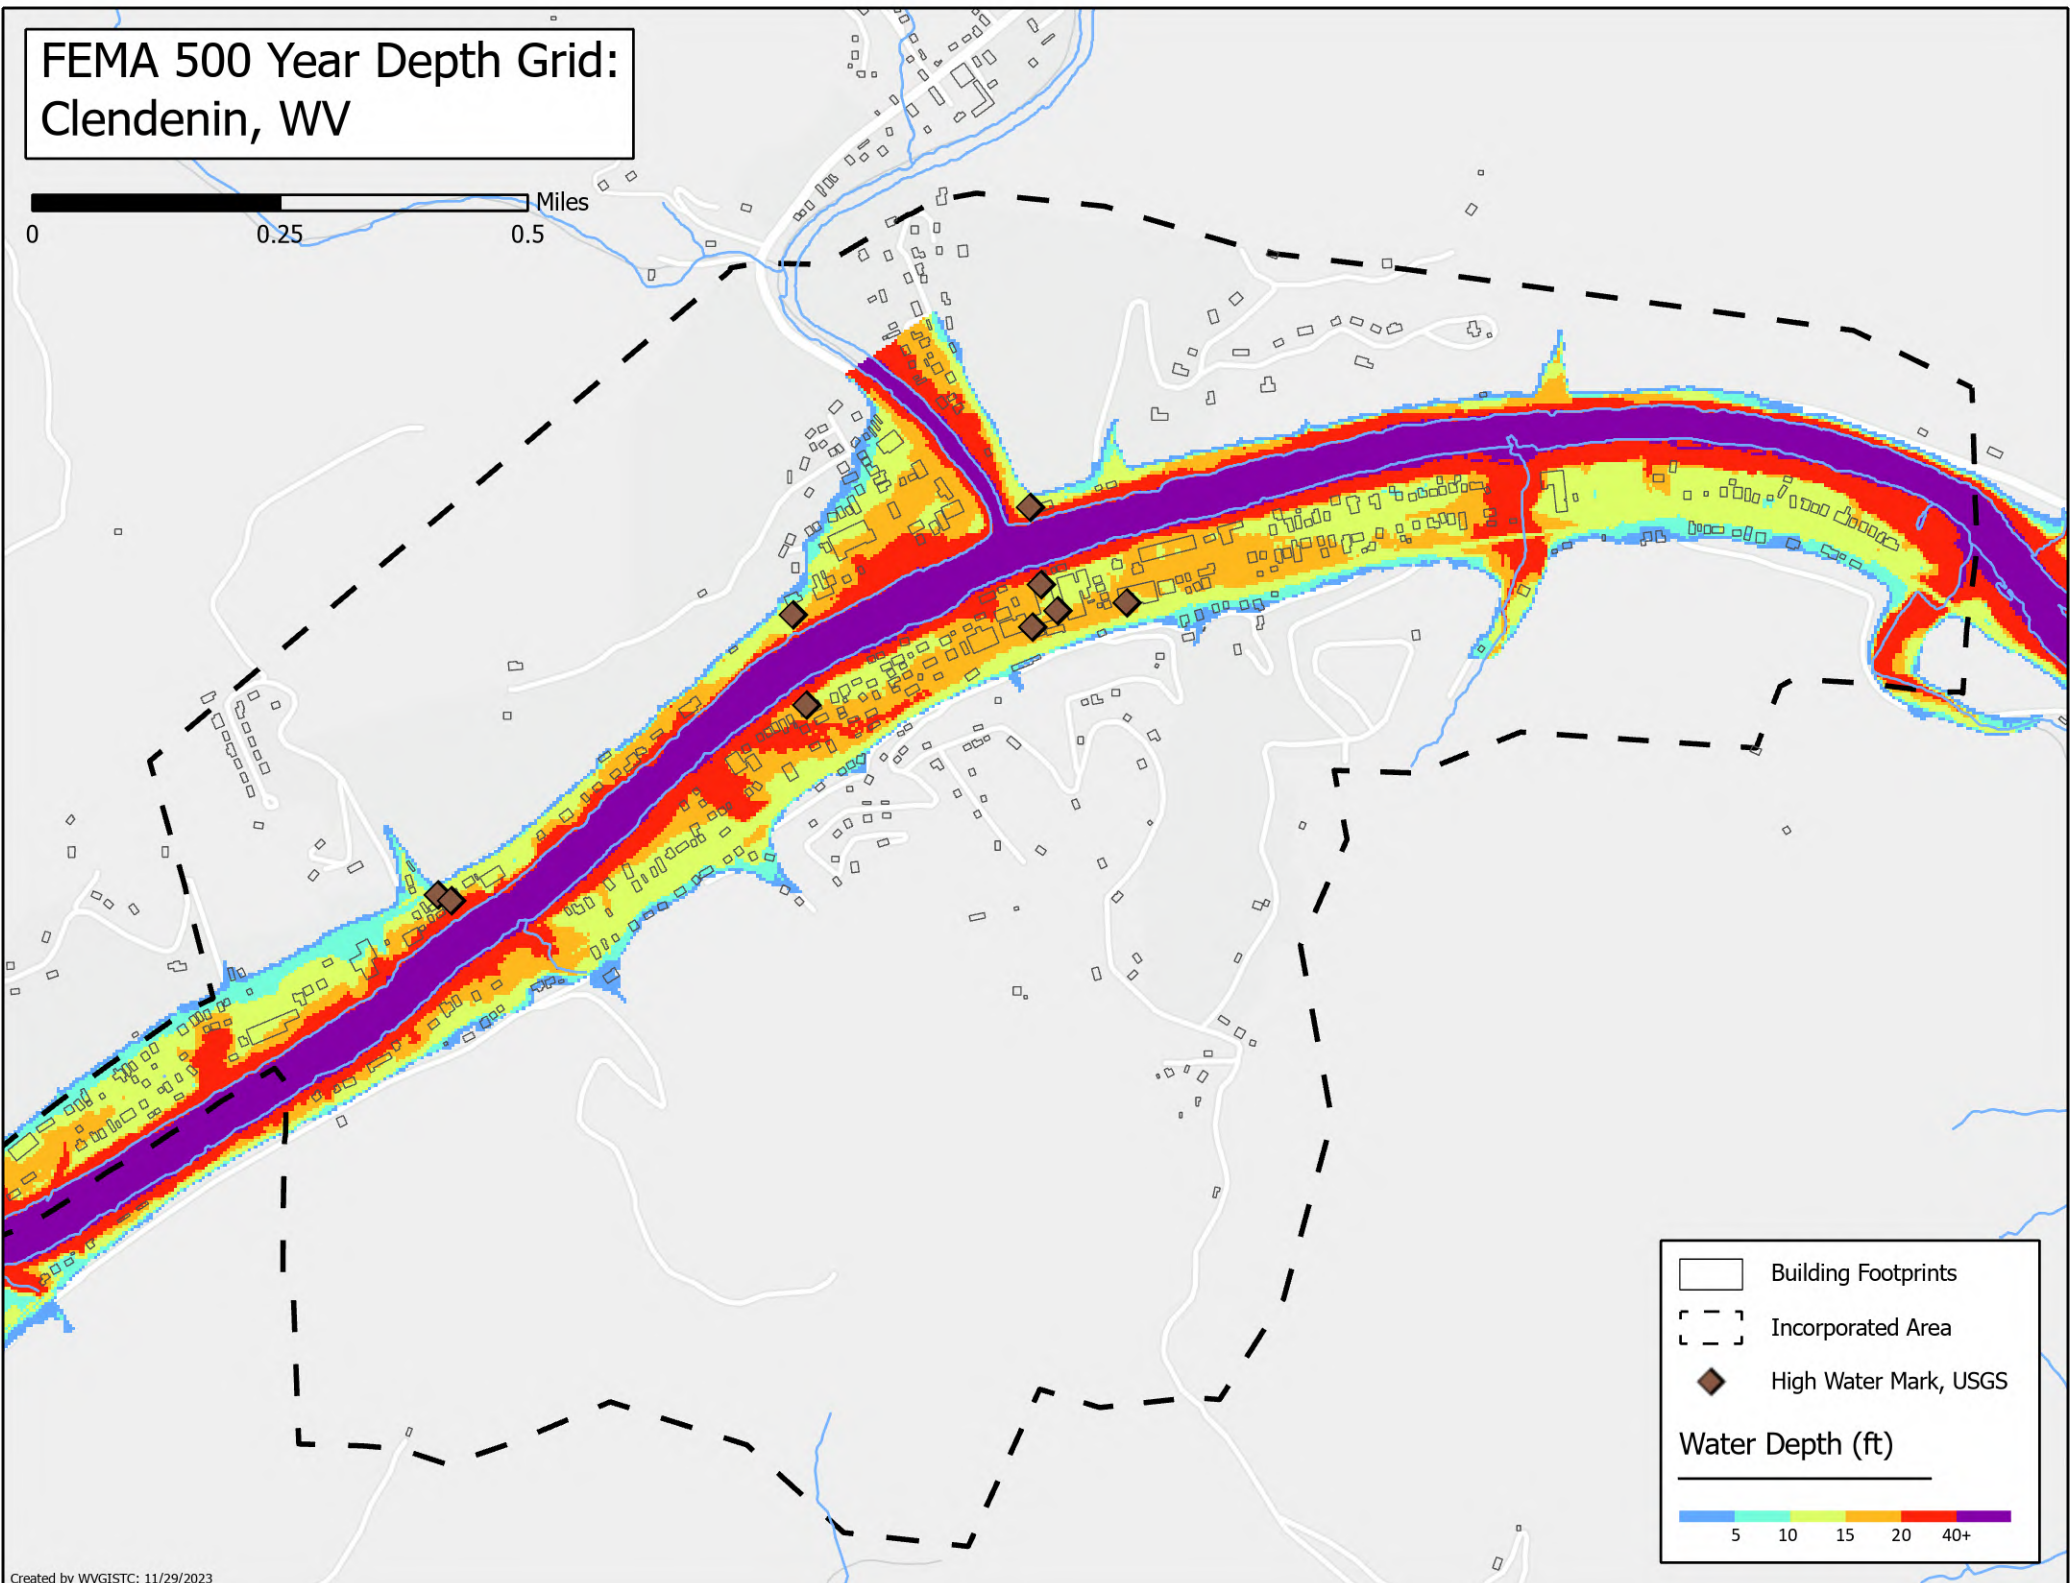

FEMA 500 Year Depth Grid: Clendenin, WV

- Building Footprints
- Incorporated Area
- High Water Mark, USGS

Water Depth (ft)

5 10 15 20 40+