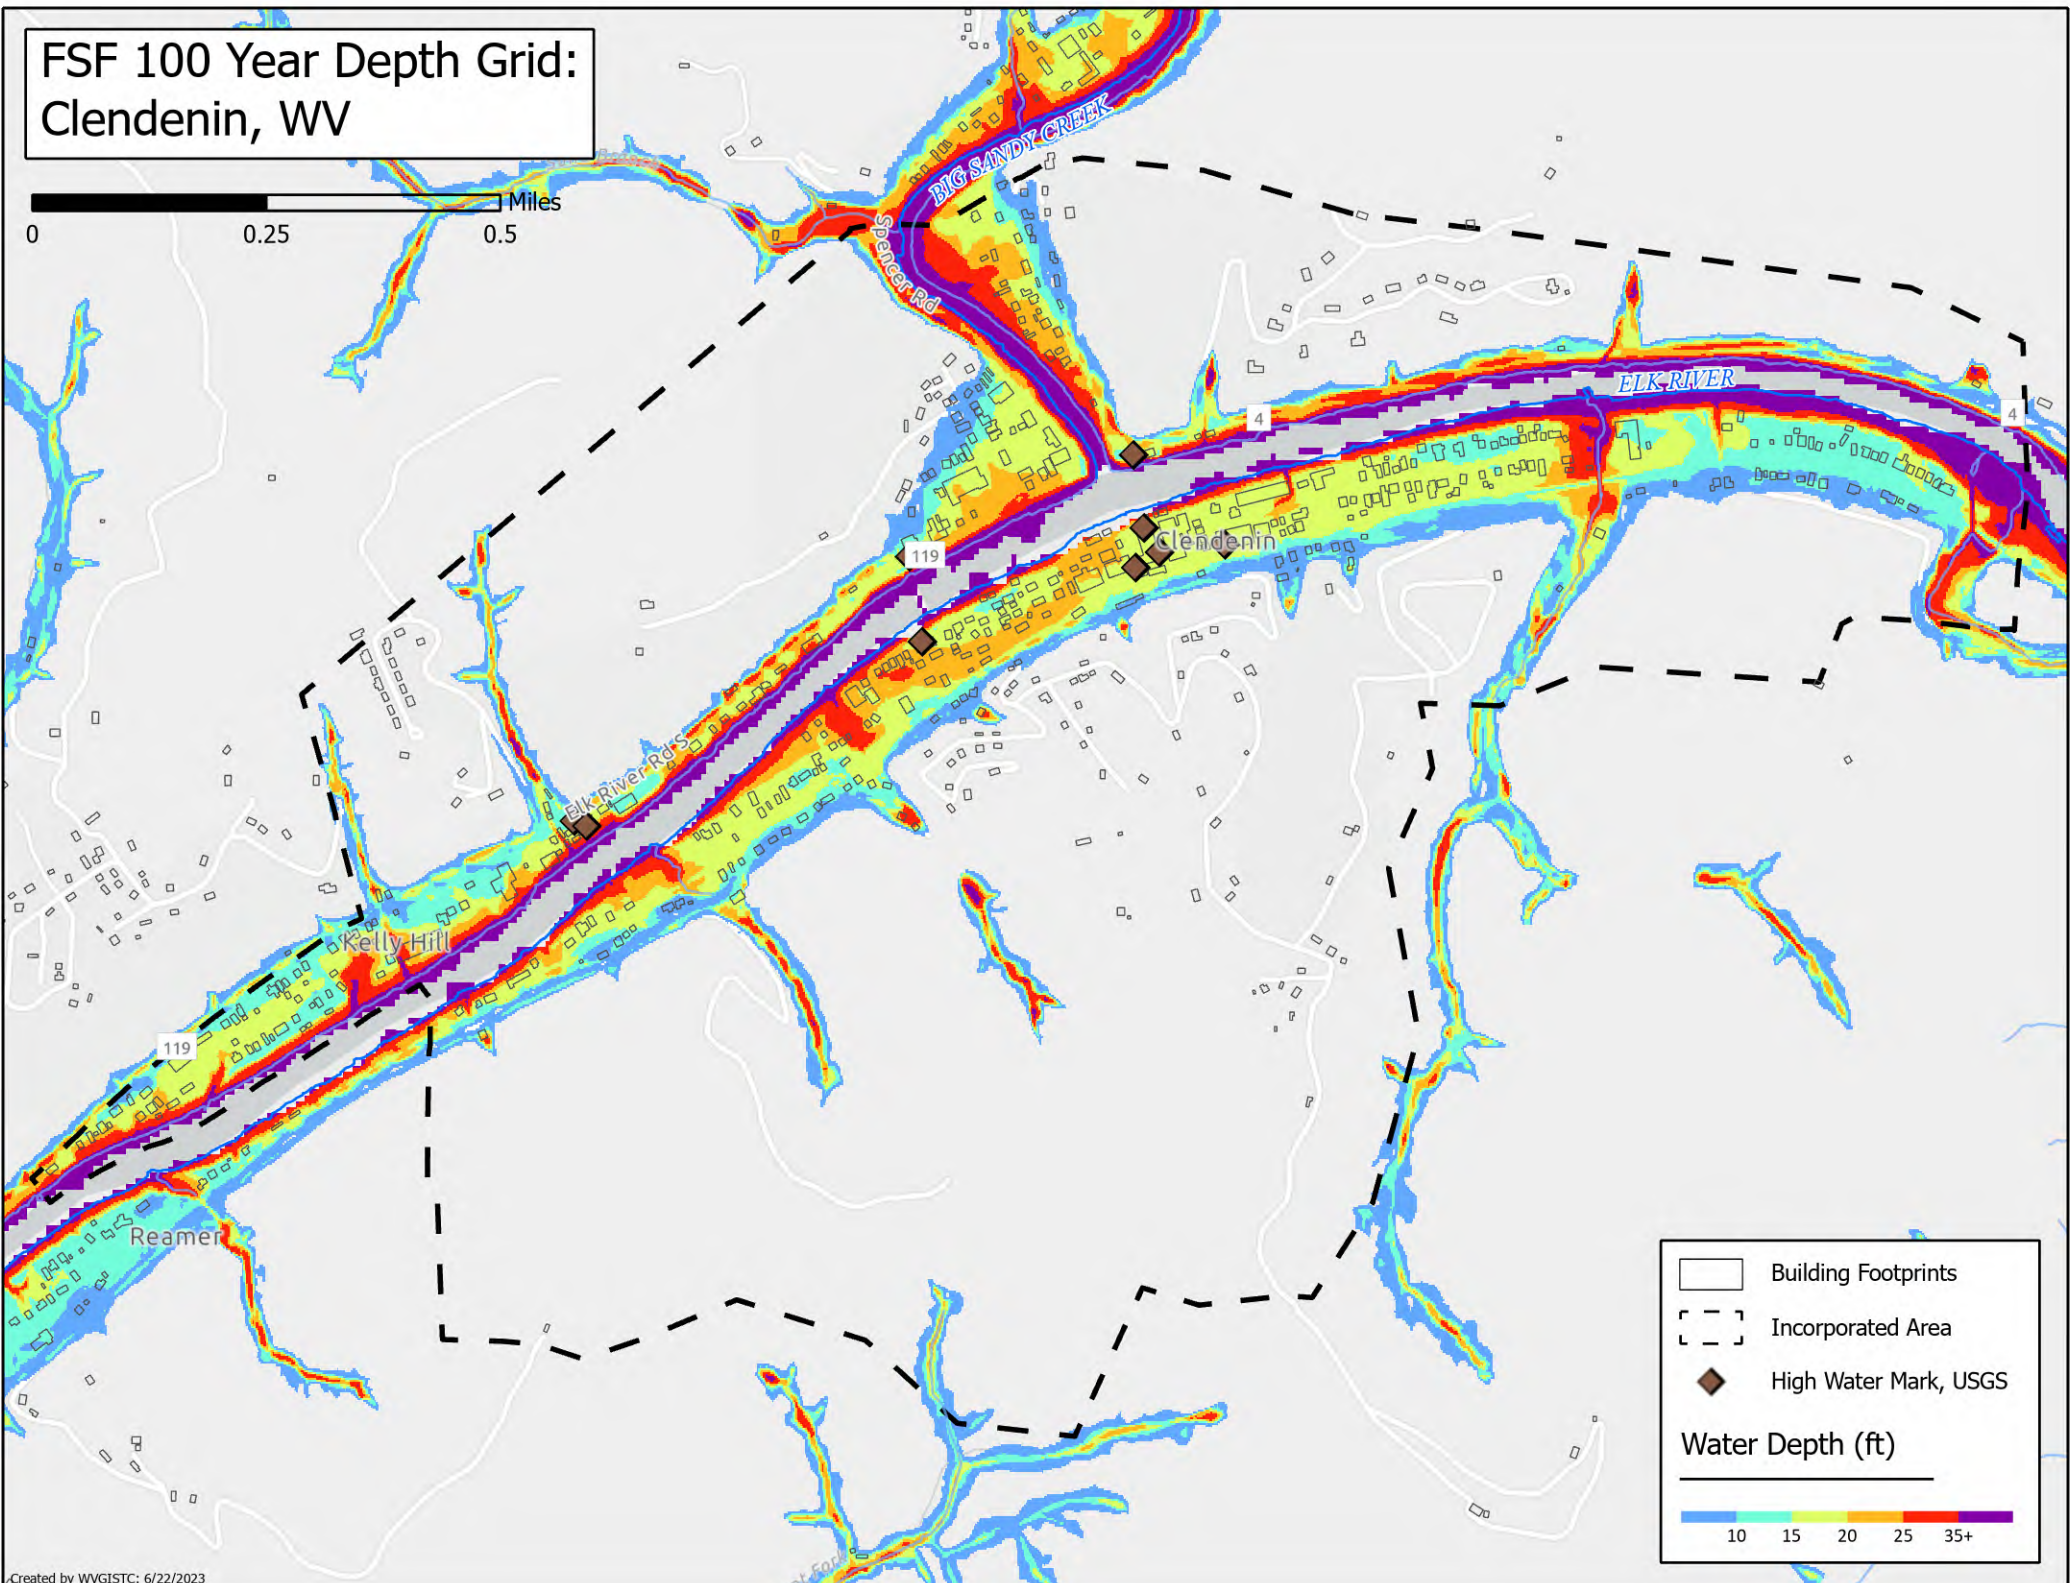

FSF 100 Year Depth Grid: Clendenin, WV

0 0.25 0.5 Miles

-  Building Footprints
-  Incorporated Area
-  High Water Mark, USGS

Water Depth (ft)

10 15 20 25 35+