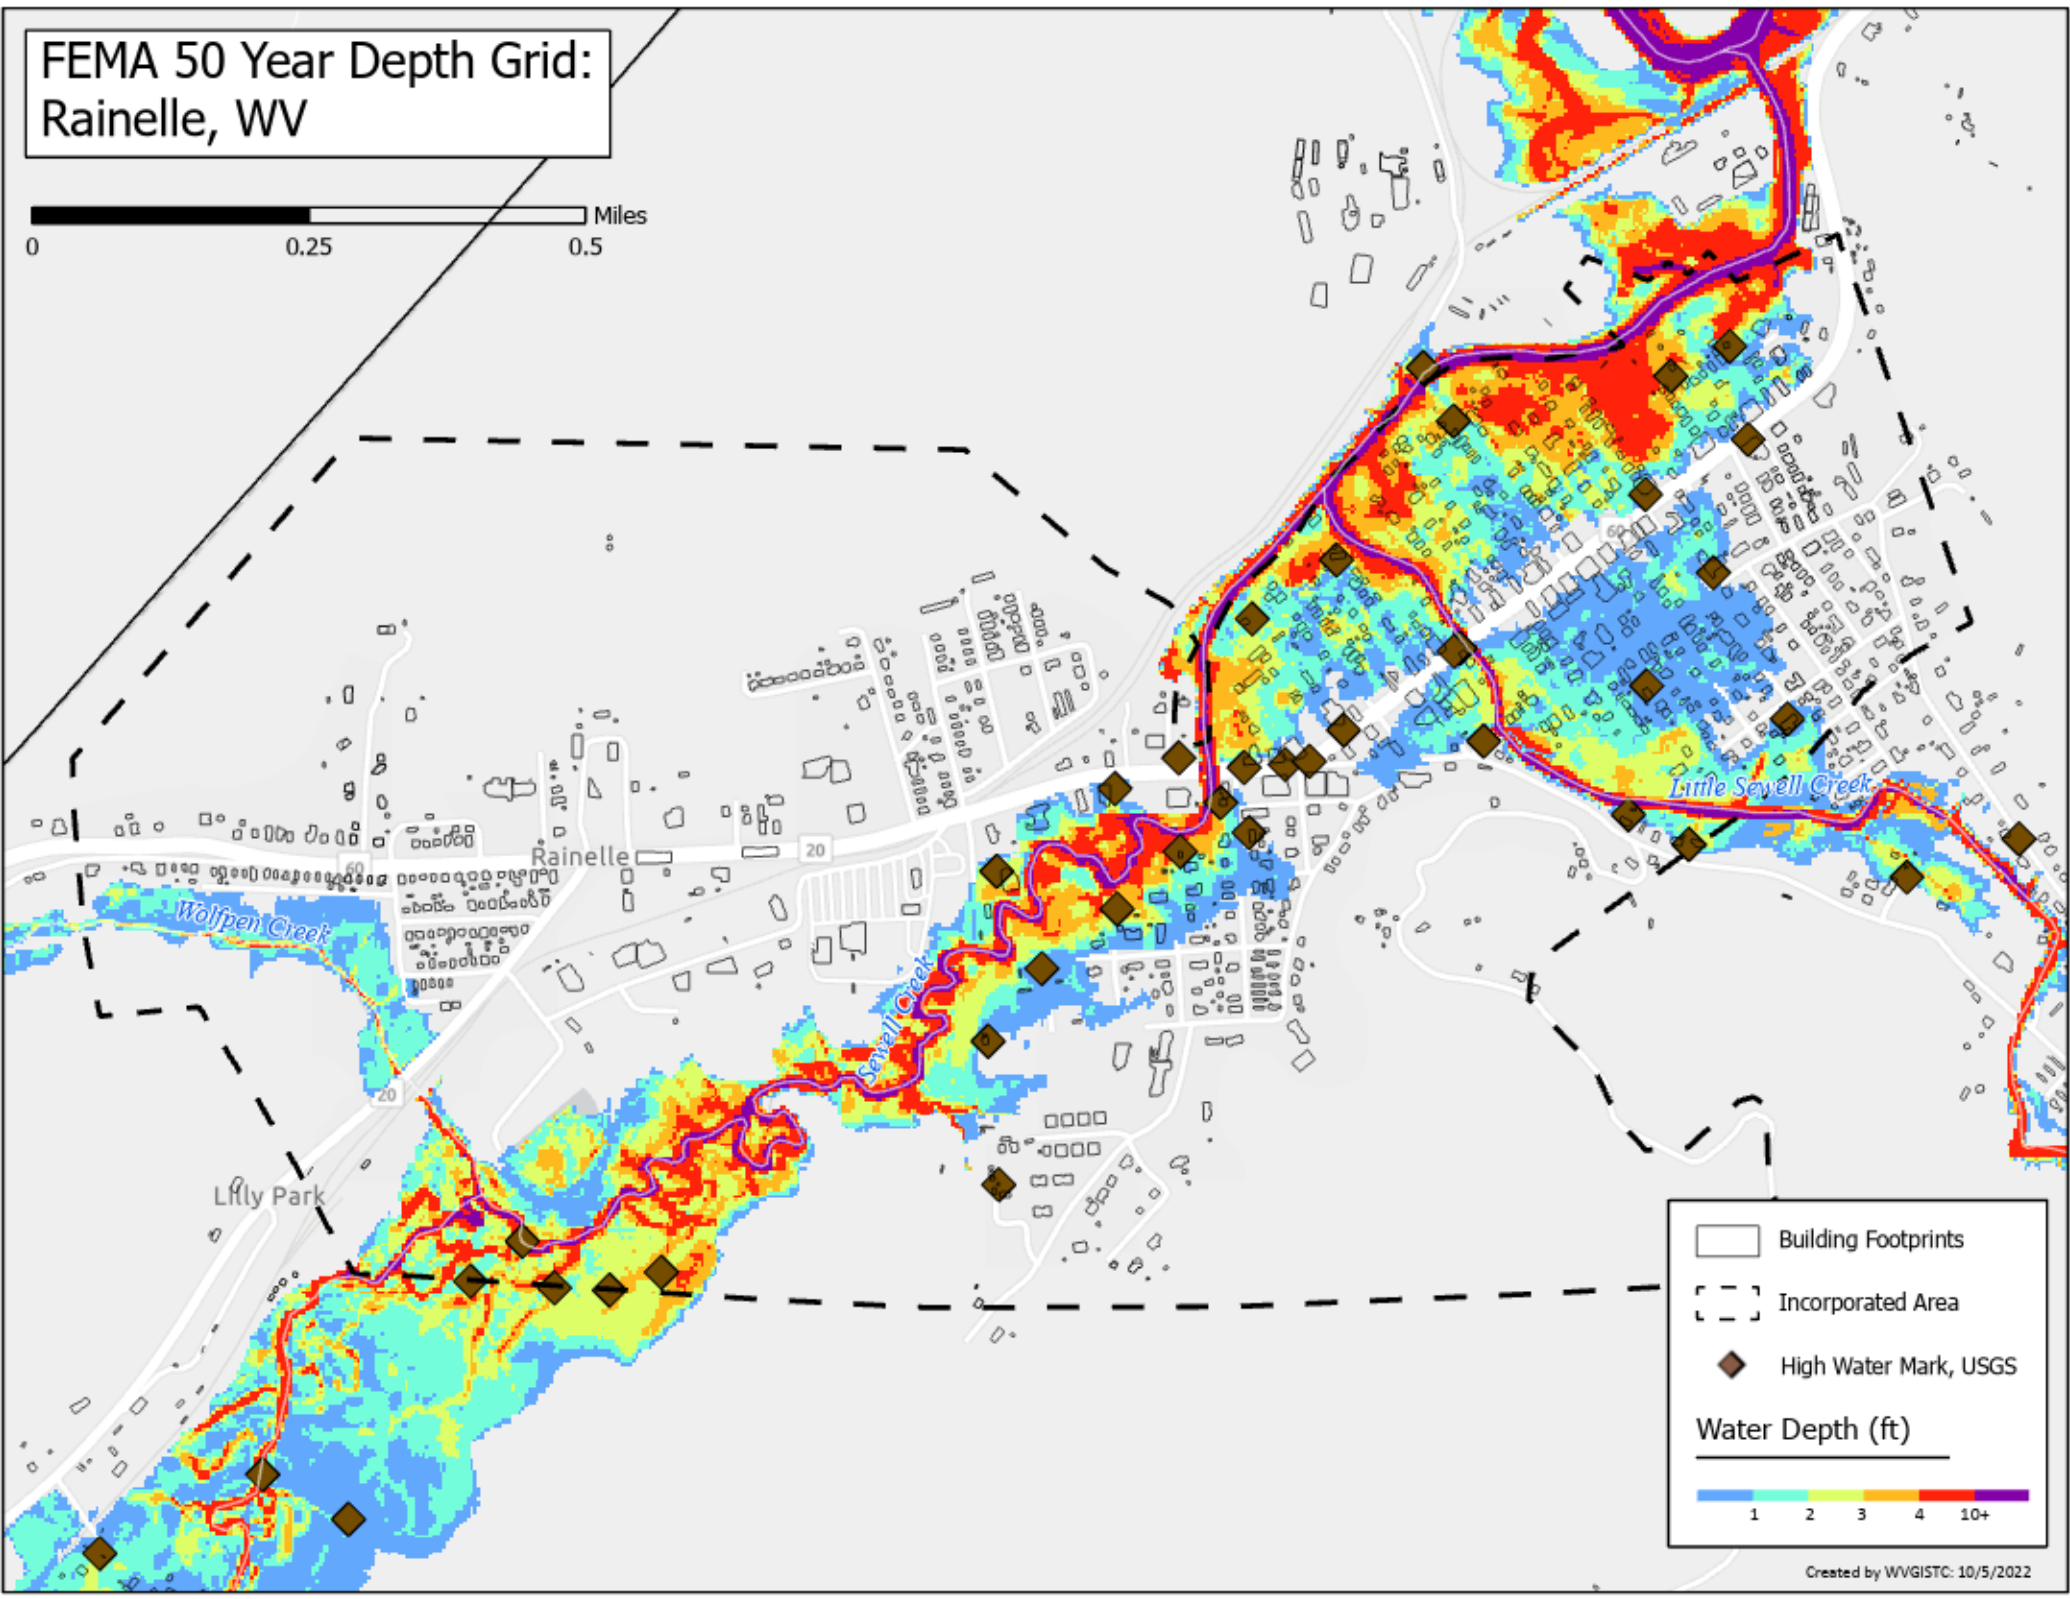

FEMA 50 Year Depth Grid: Rainelle, WV

- Building Footprints
- Incorporated Area
- High Water Mark, USGS

Water Depth (ft)

1 2 3 4 10+