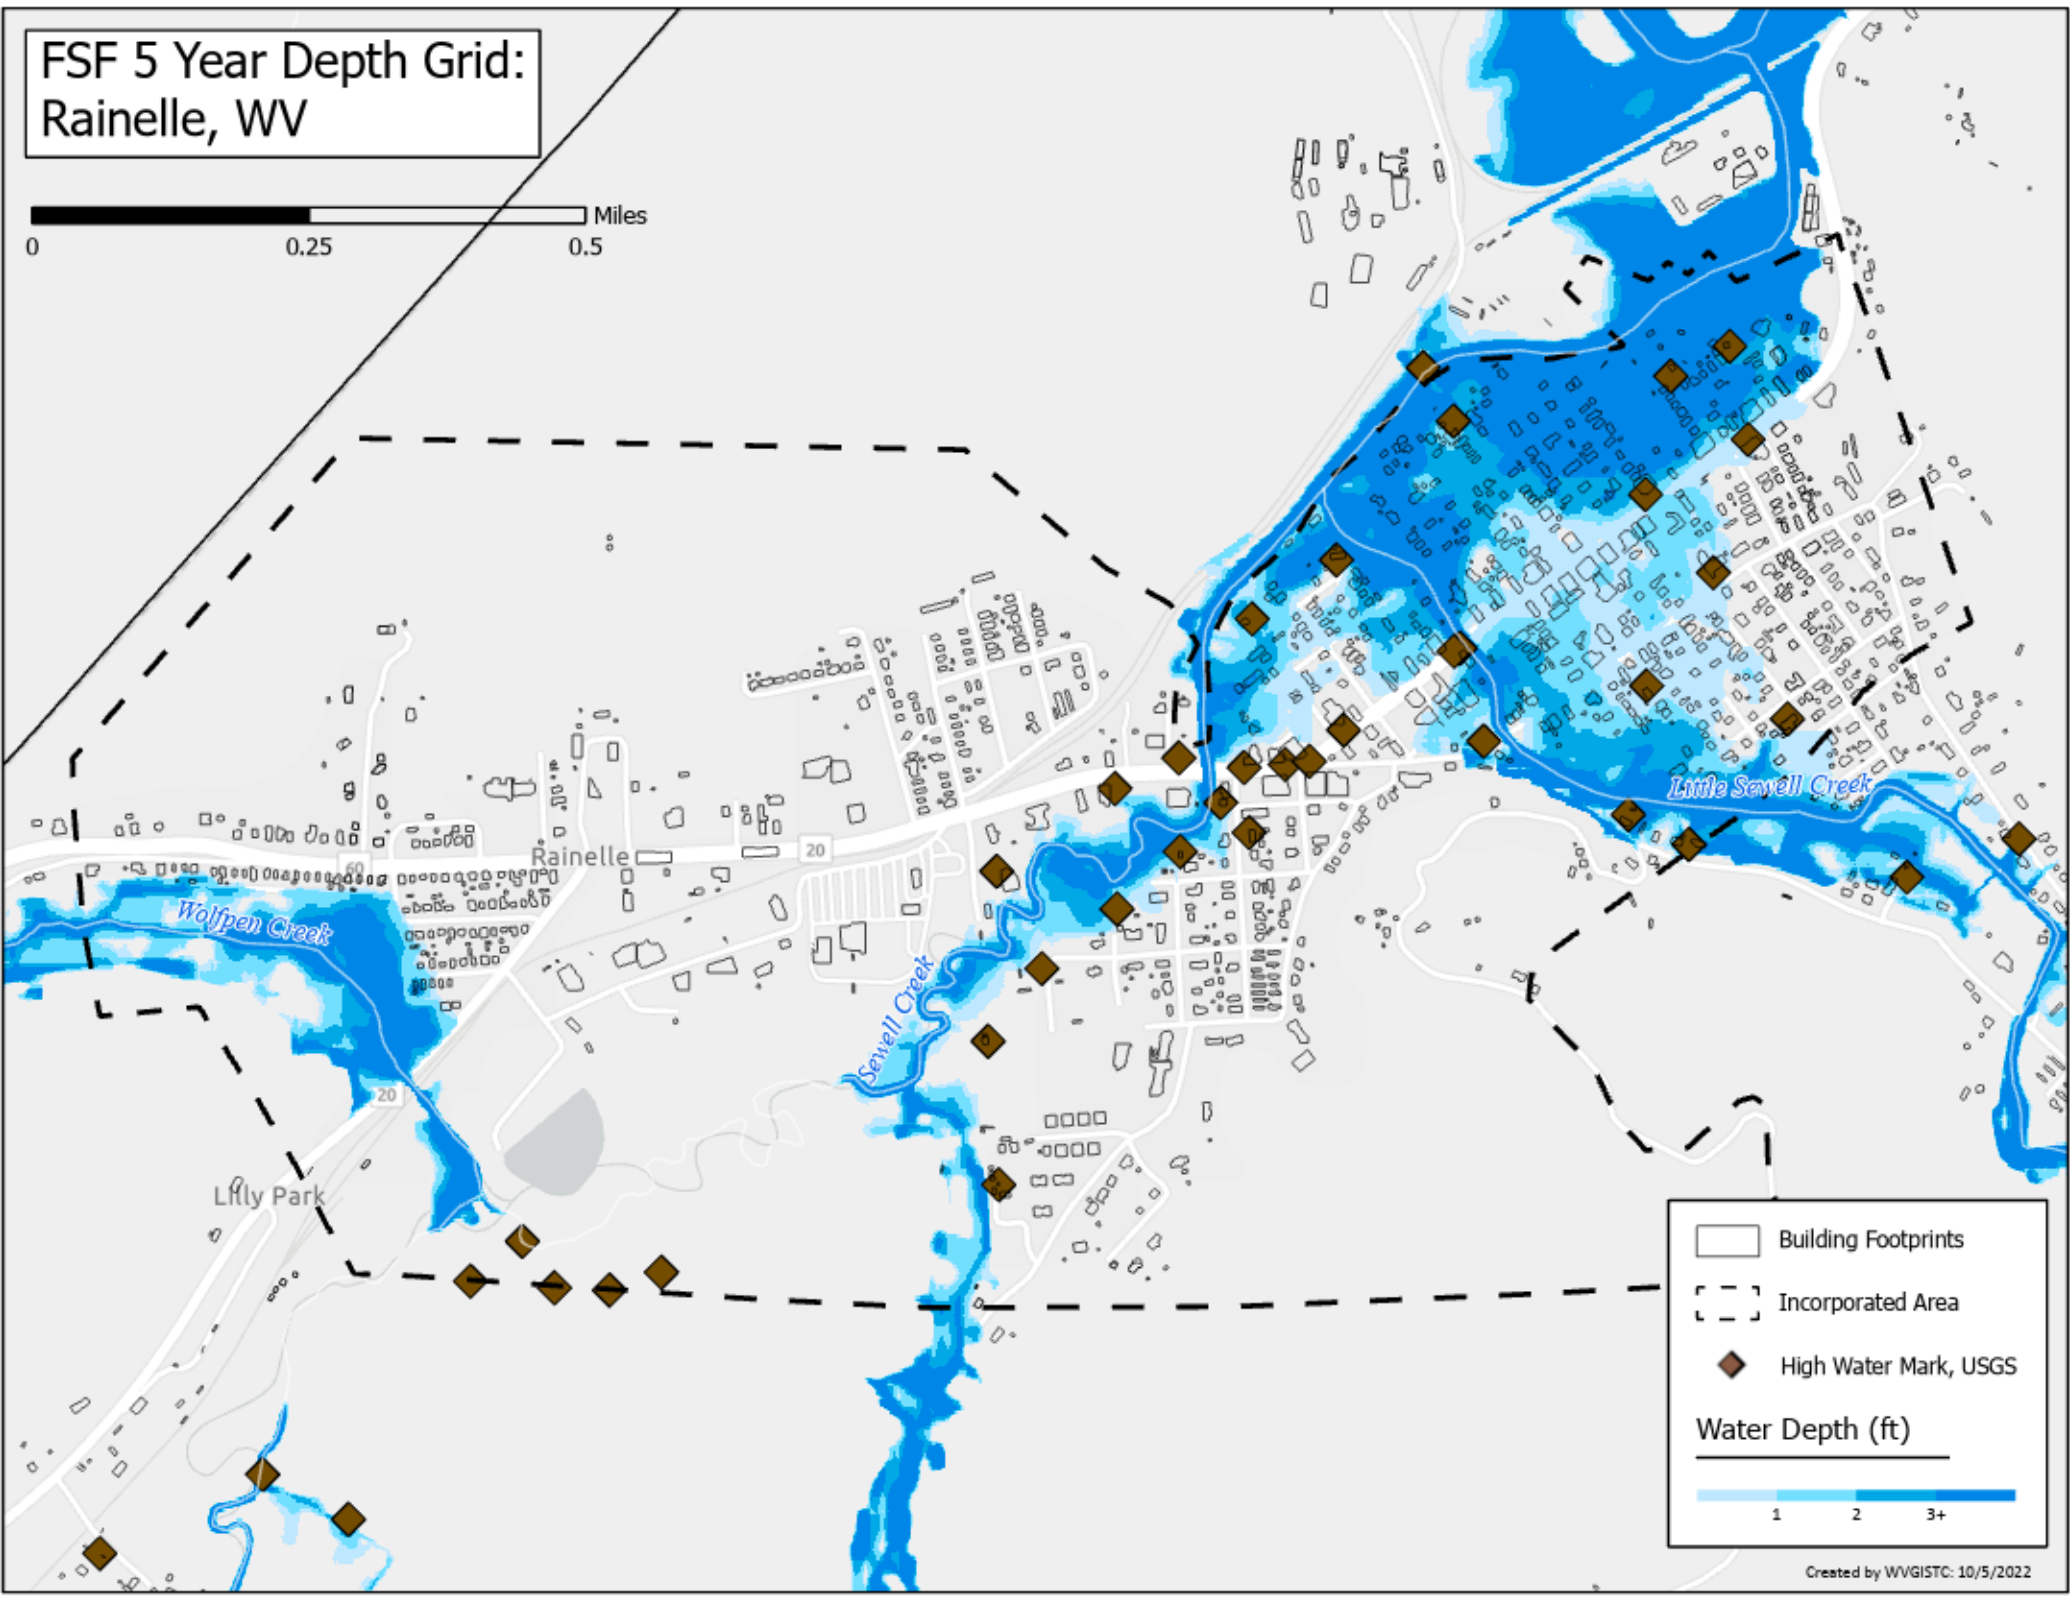

FSF 5 Year Depth Grid: Rainelle, WV

- Building Footprints
- Incorporated Area
- High Water Mark, USGS

Water Depth (ft)

1 2 3+