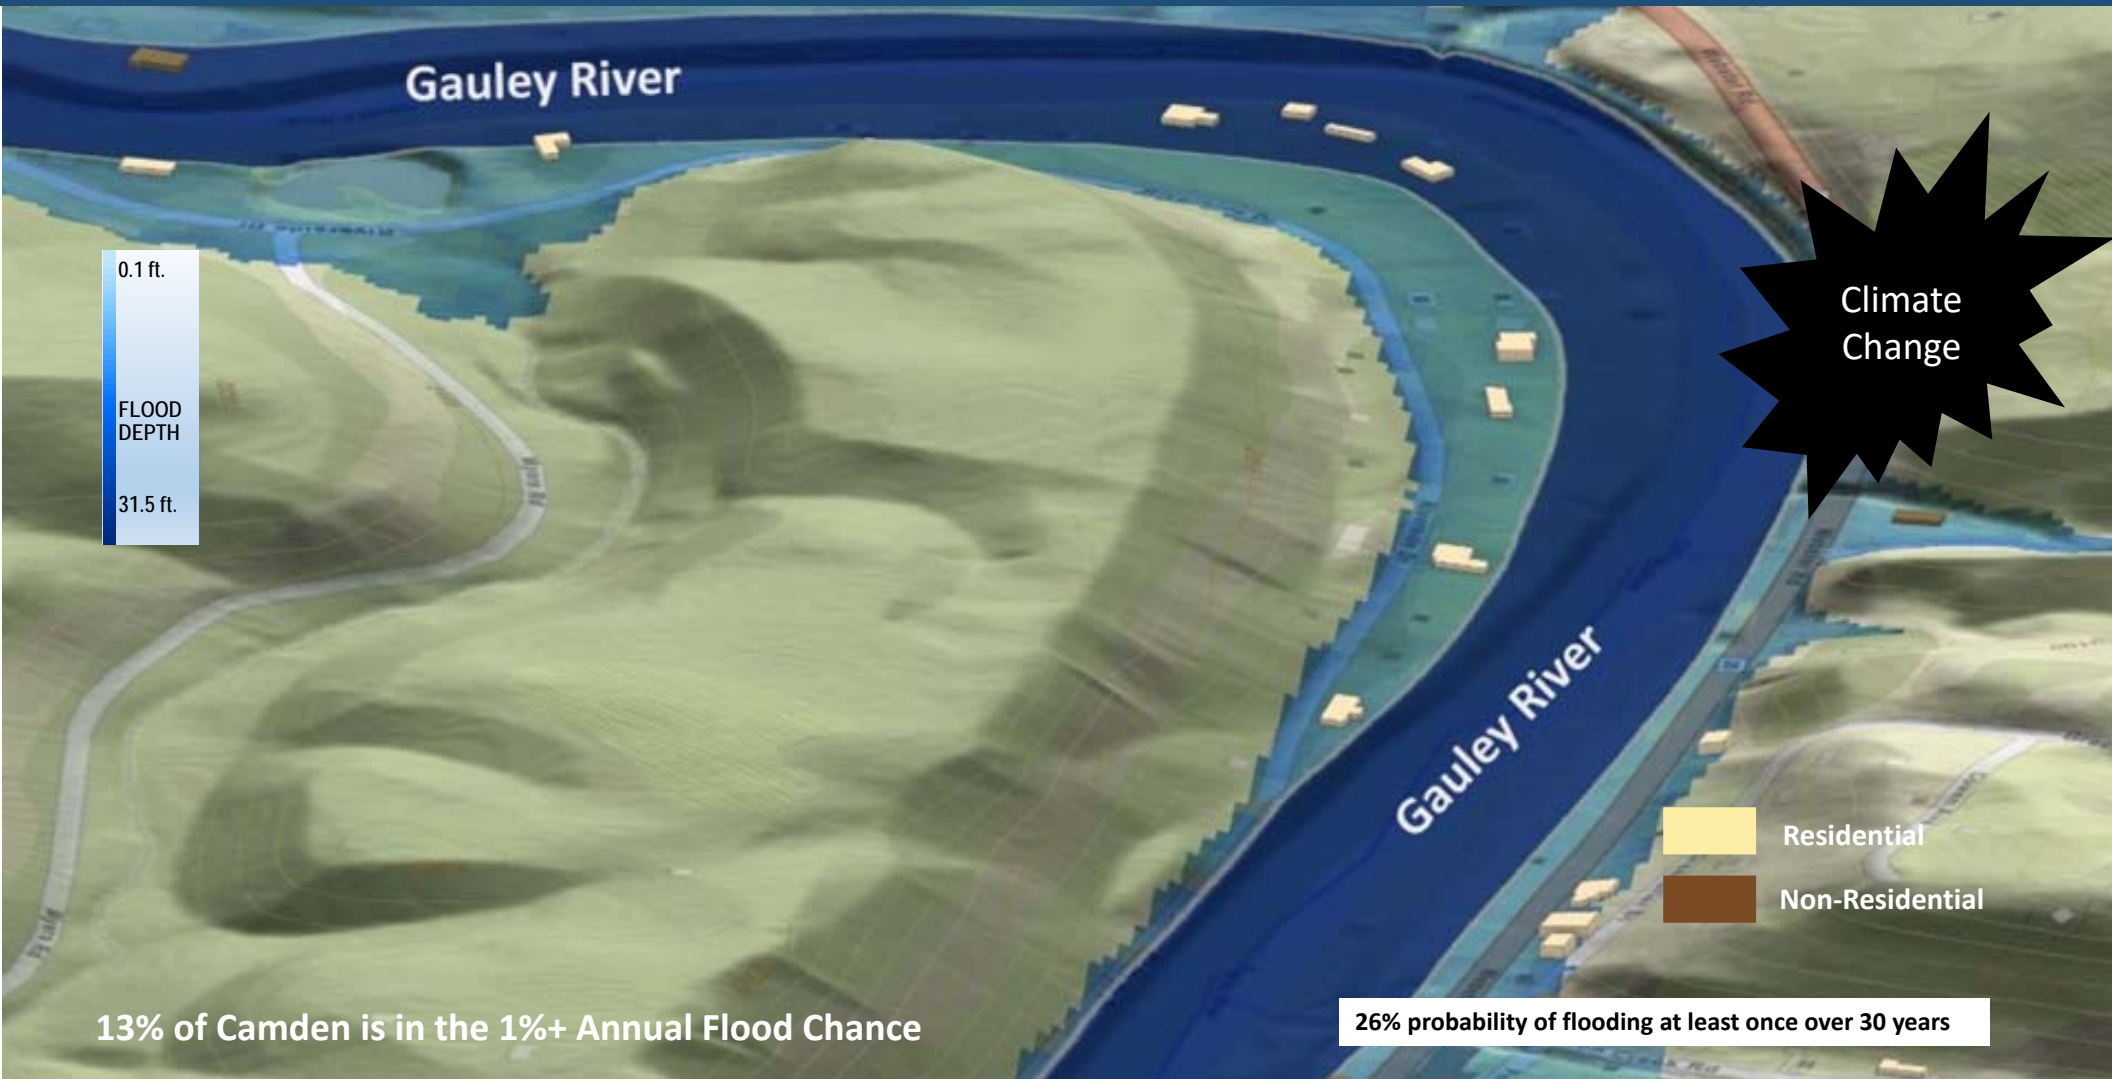

FEMA 1+% Annual Chance (100-year)

Camden-on-Gauley, WV