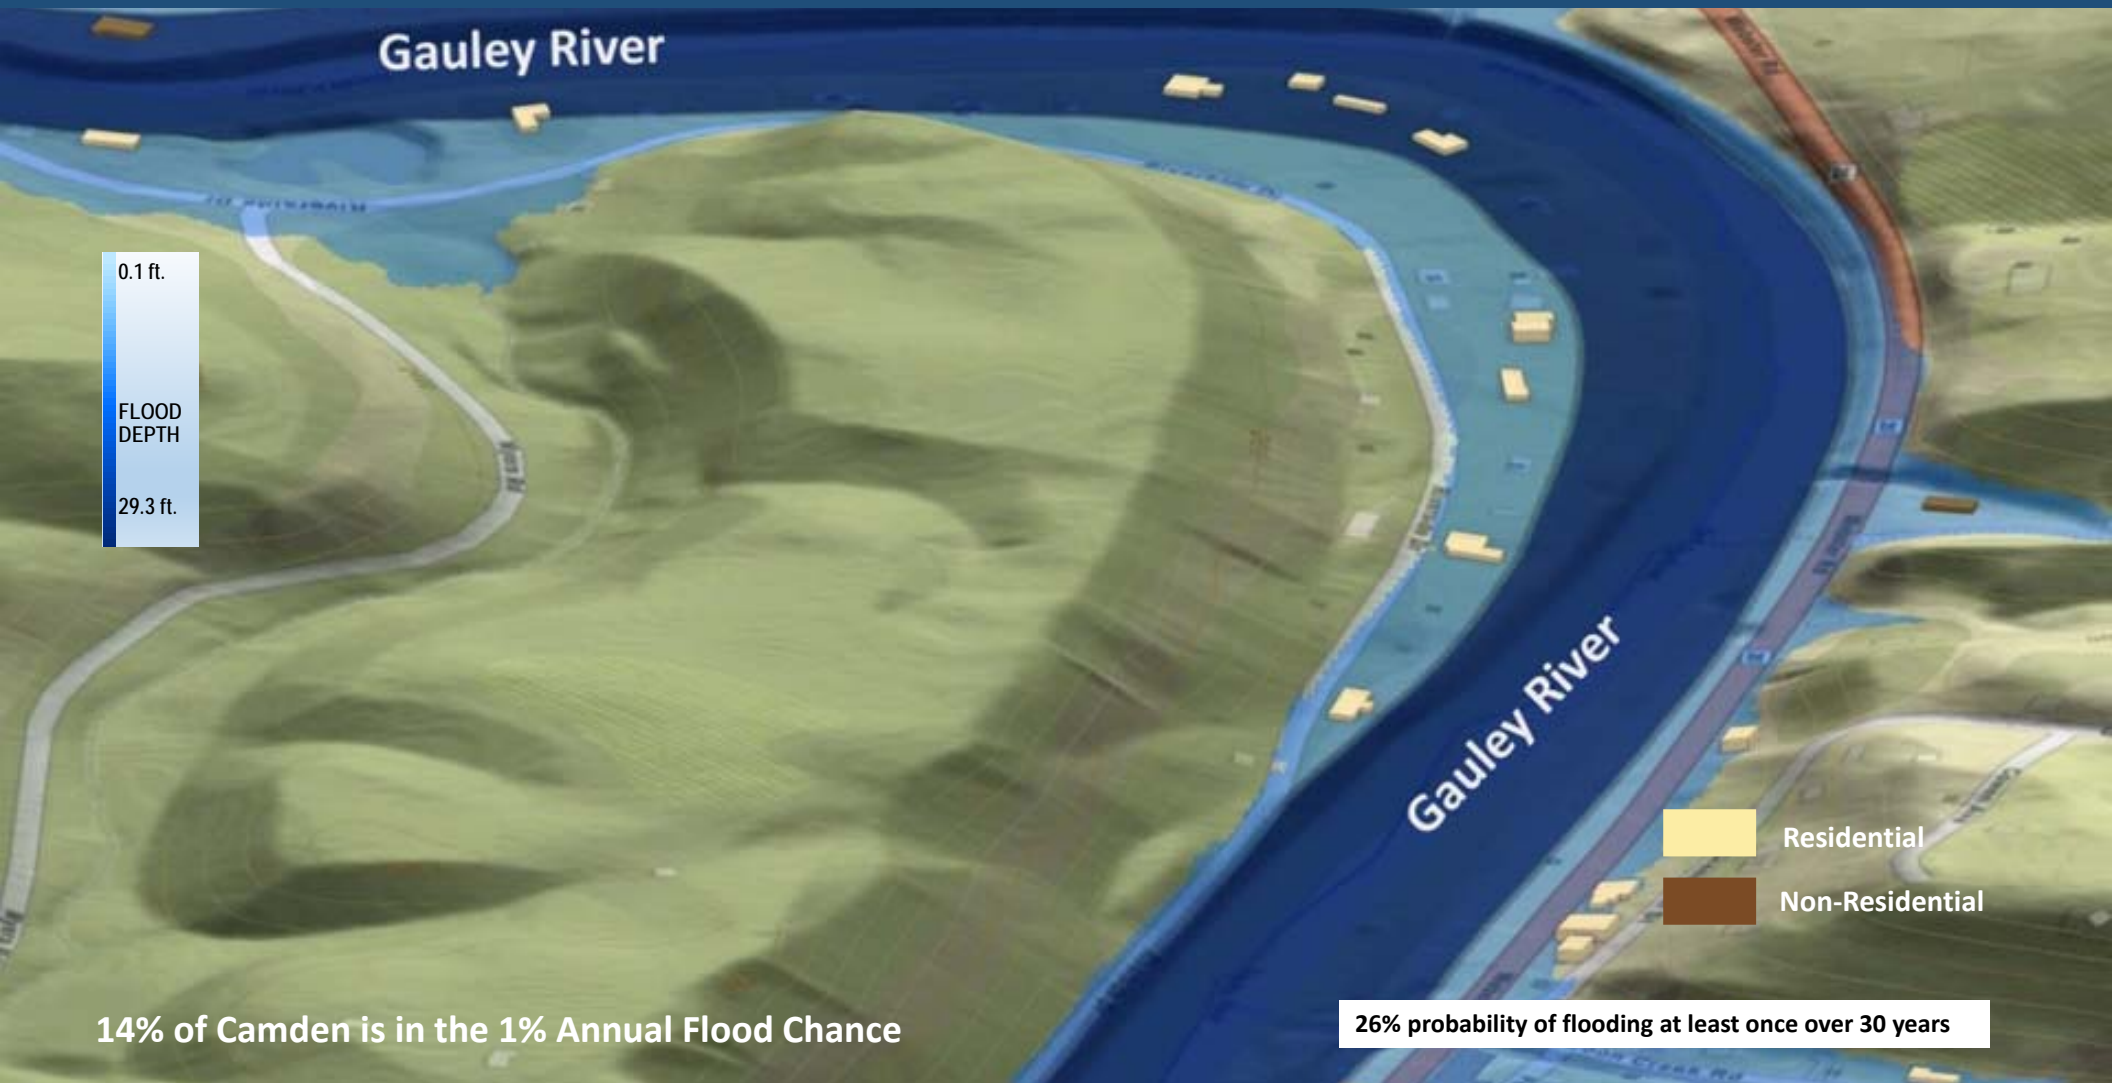

FEMA 2% Annual Chance (50-year)

Camden-on-Gauley, WV

12% of Camden is in the 2% Annual Flood Chance

45% probability of flooding at least once over 30 years

FEMA 1% Annual Chance (100-year)

Camden-on-Gauley, WV