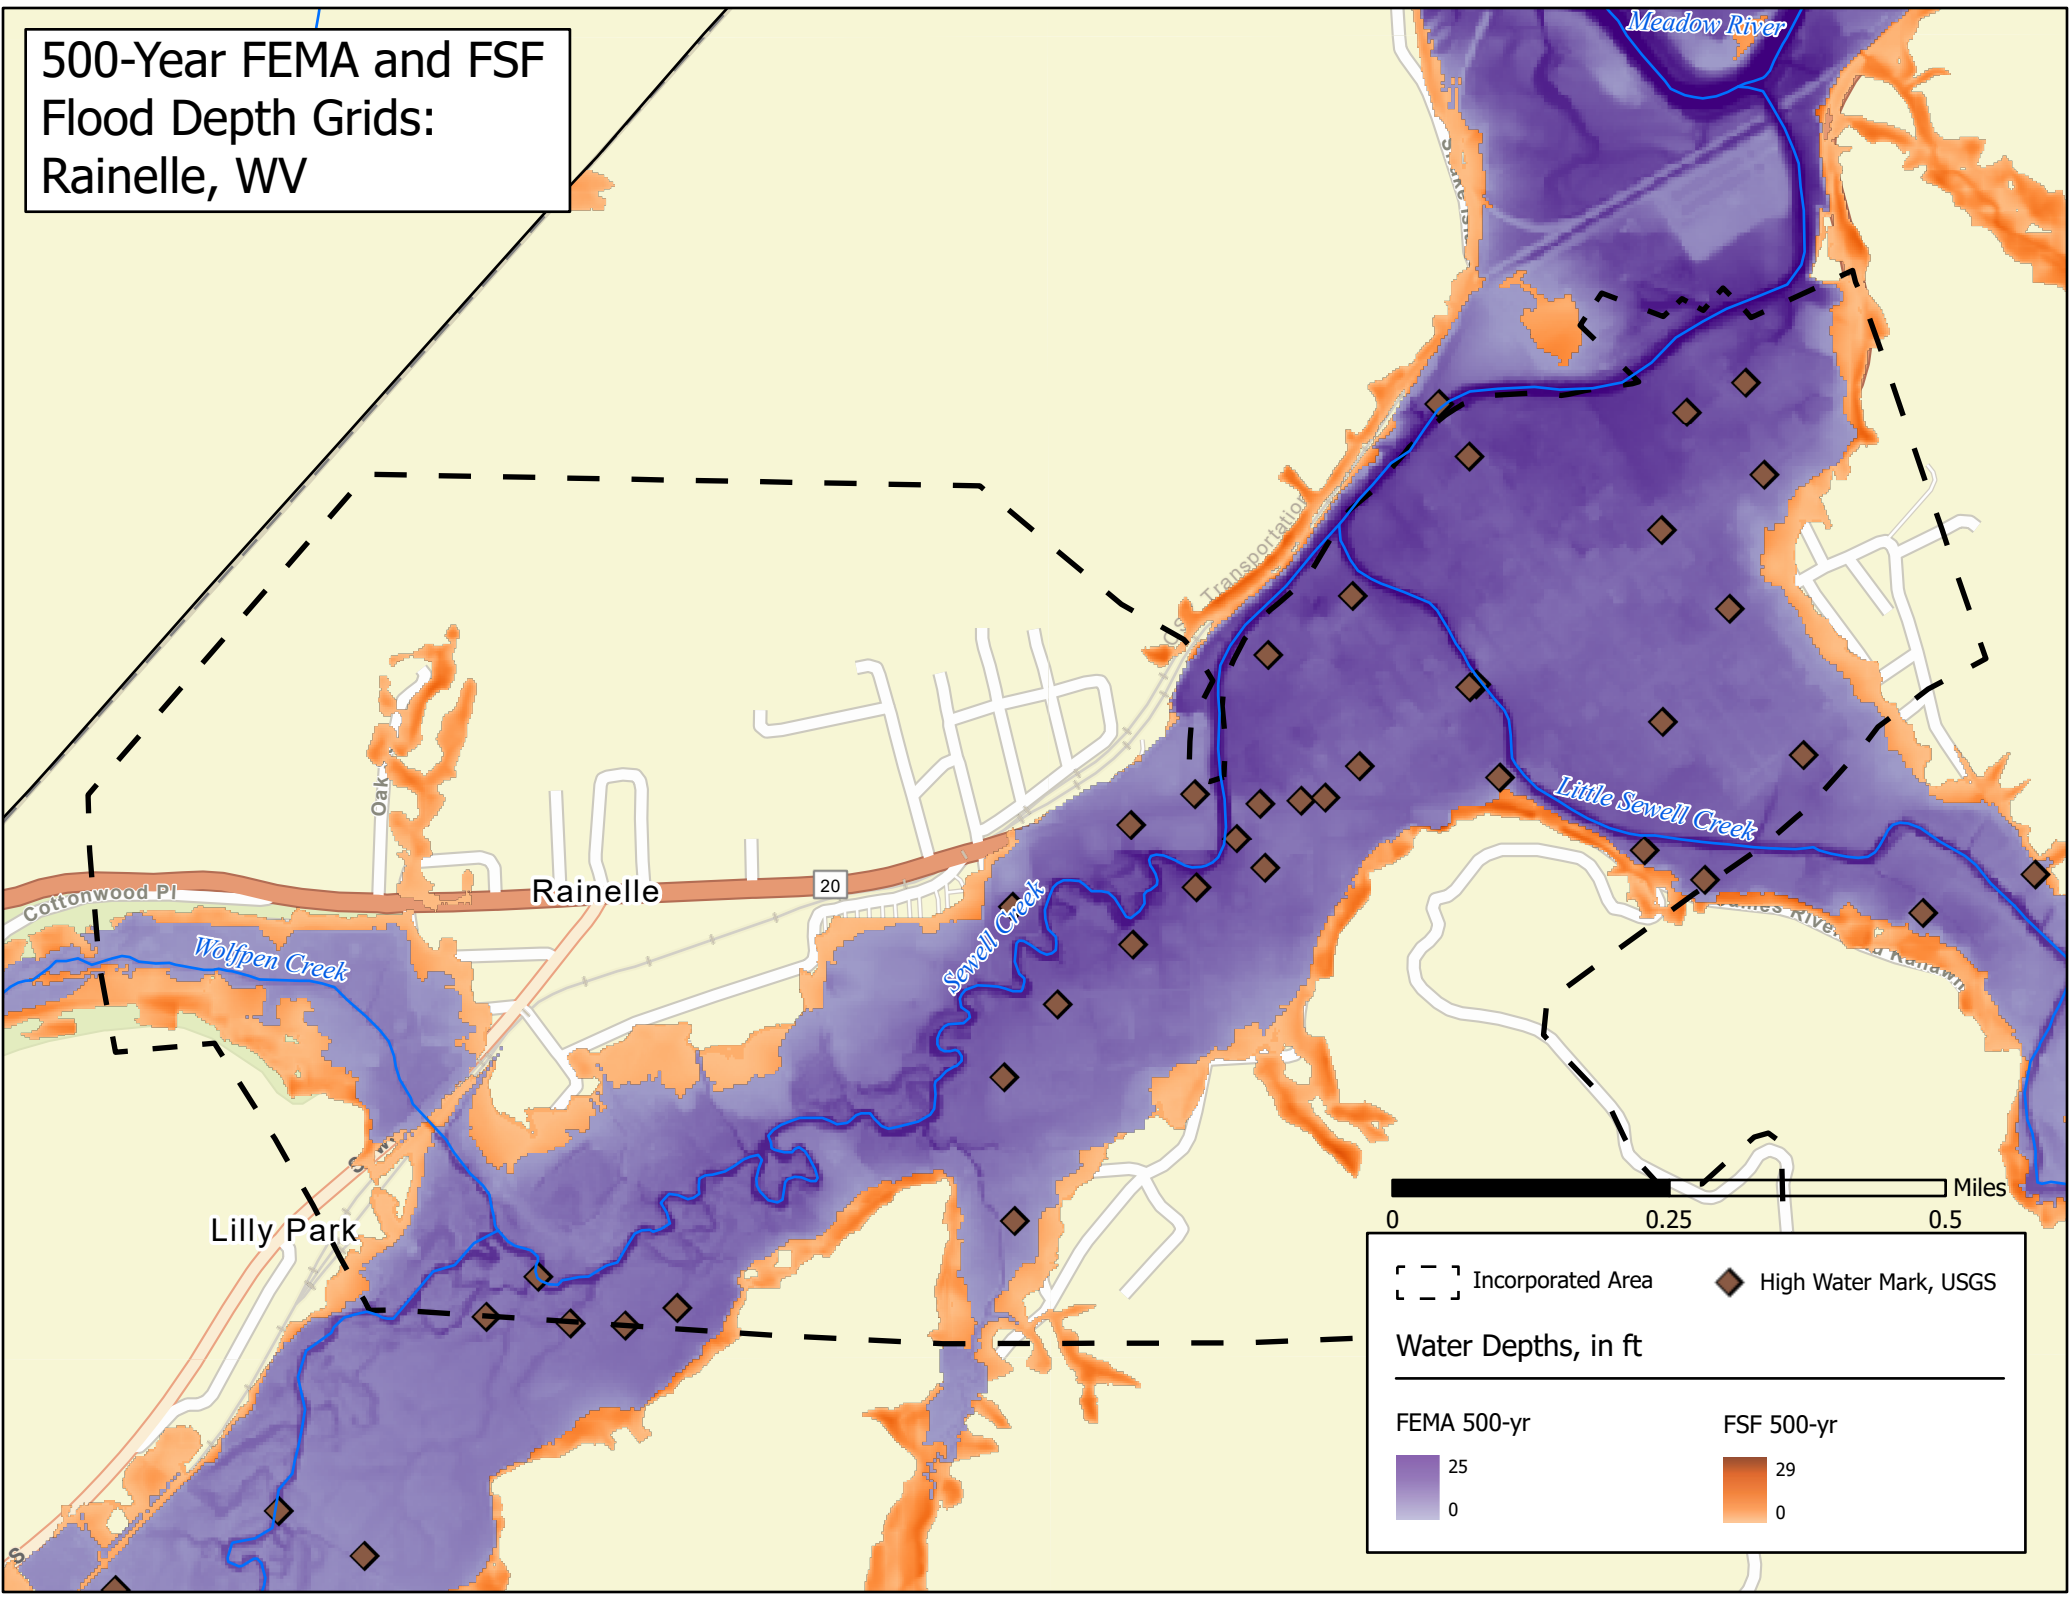

100-Year FEMA and FSF
Flood Depth Grids:
Rainelle, WV

0 0.25 0.5 Miles

Incorporated Area	High Water Mark, USGS
Water Depths, in ft	
FEMA Prelim 100-yr	FSF 100-yr
21	26
0	0

500-Year FEMA and FSF
Flood Depth Grids:
Rainelle, WV

Incorporated Area	High Water Mark, USGS
Water Depths, in ft	
FEMA 500-yr	FSF 500-yr
25	29
0	0