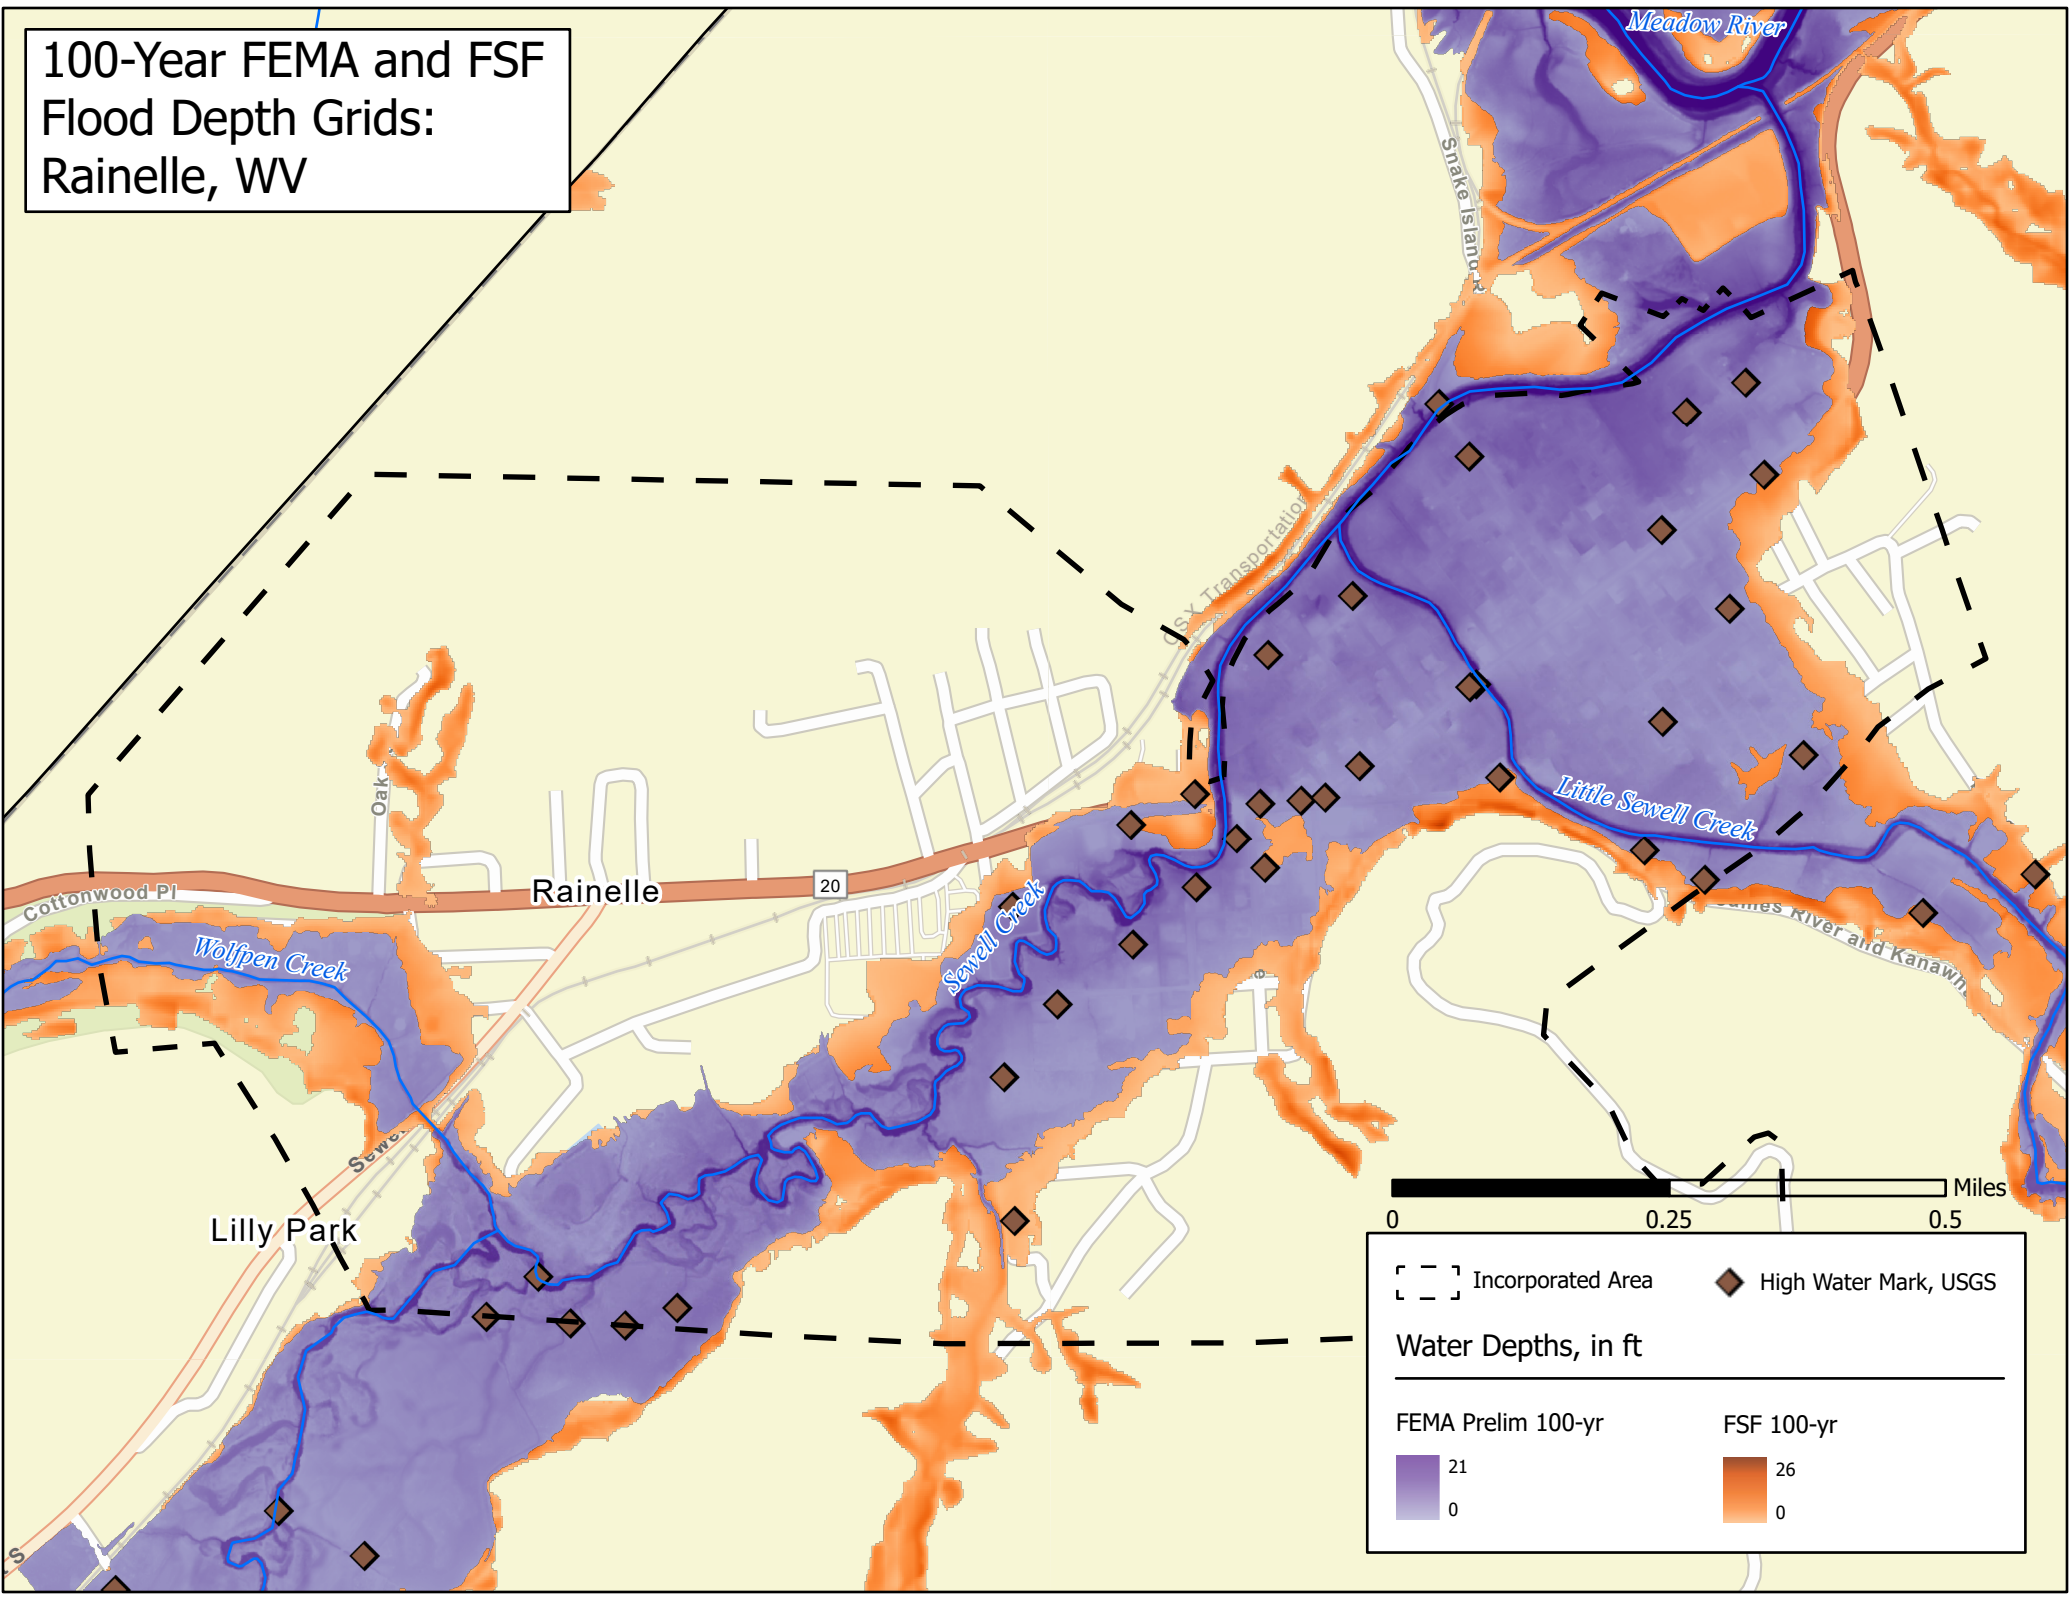

100-Year FEMA and FSF
Flood Depth Grids:
Rainelle, WV

0 0.25 0.5 Miles

Incorporated Area	High Water Mark, USGS
Water Depths, in ft	
FEMA Prelim 100-yr	FSF 100-yr
21	26
0	0

500-Year FEMA and FSF
Flood Depth Grids:
Rainelle, WV

Incorporated Area	High Water Mark, USGS
Water Depths, in ft	
FEMA 500-yr	FSF 500-yr
25	29
0	0