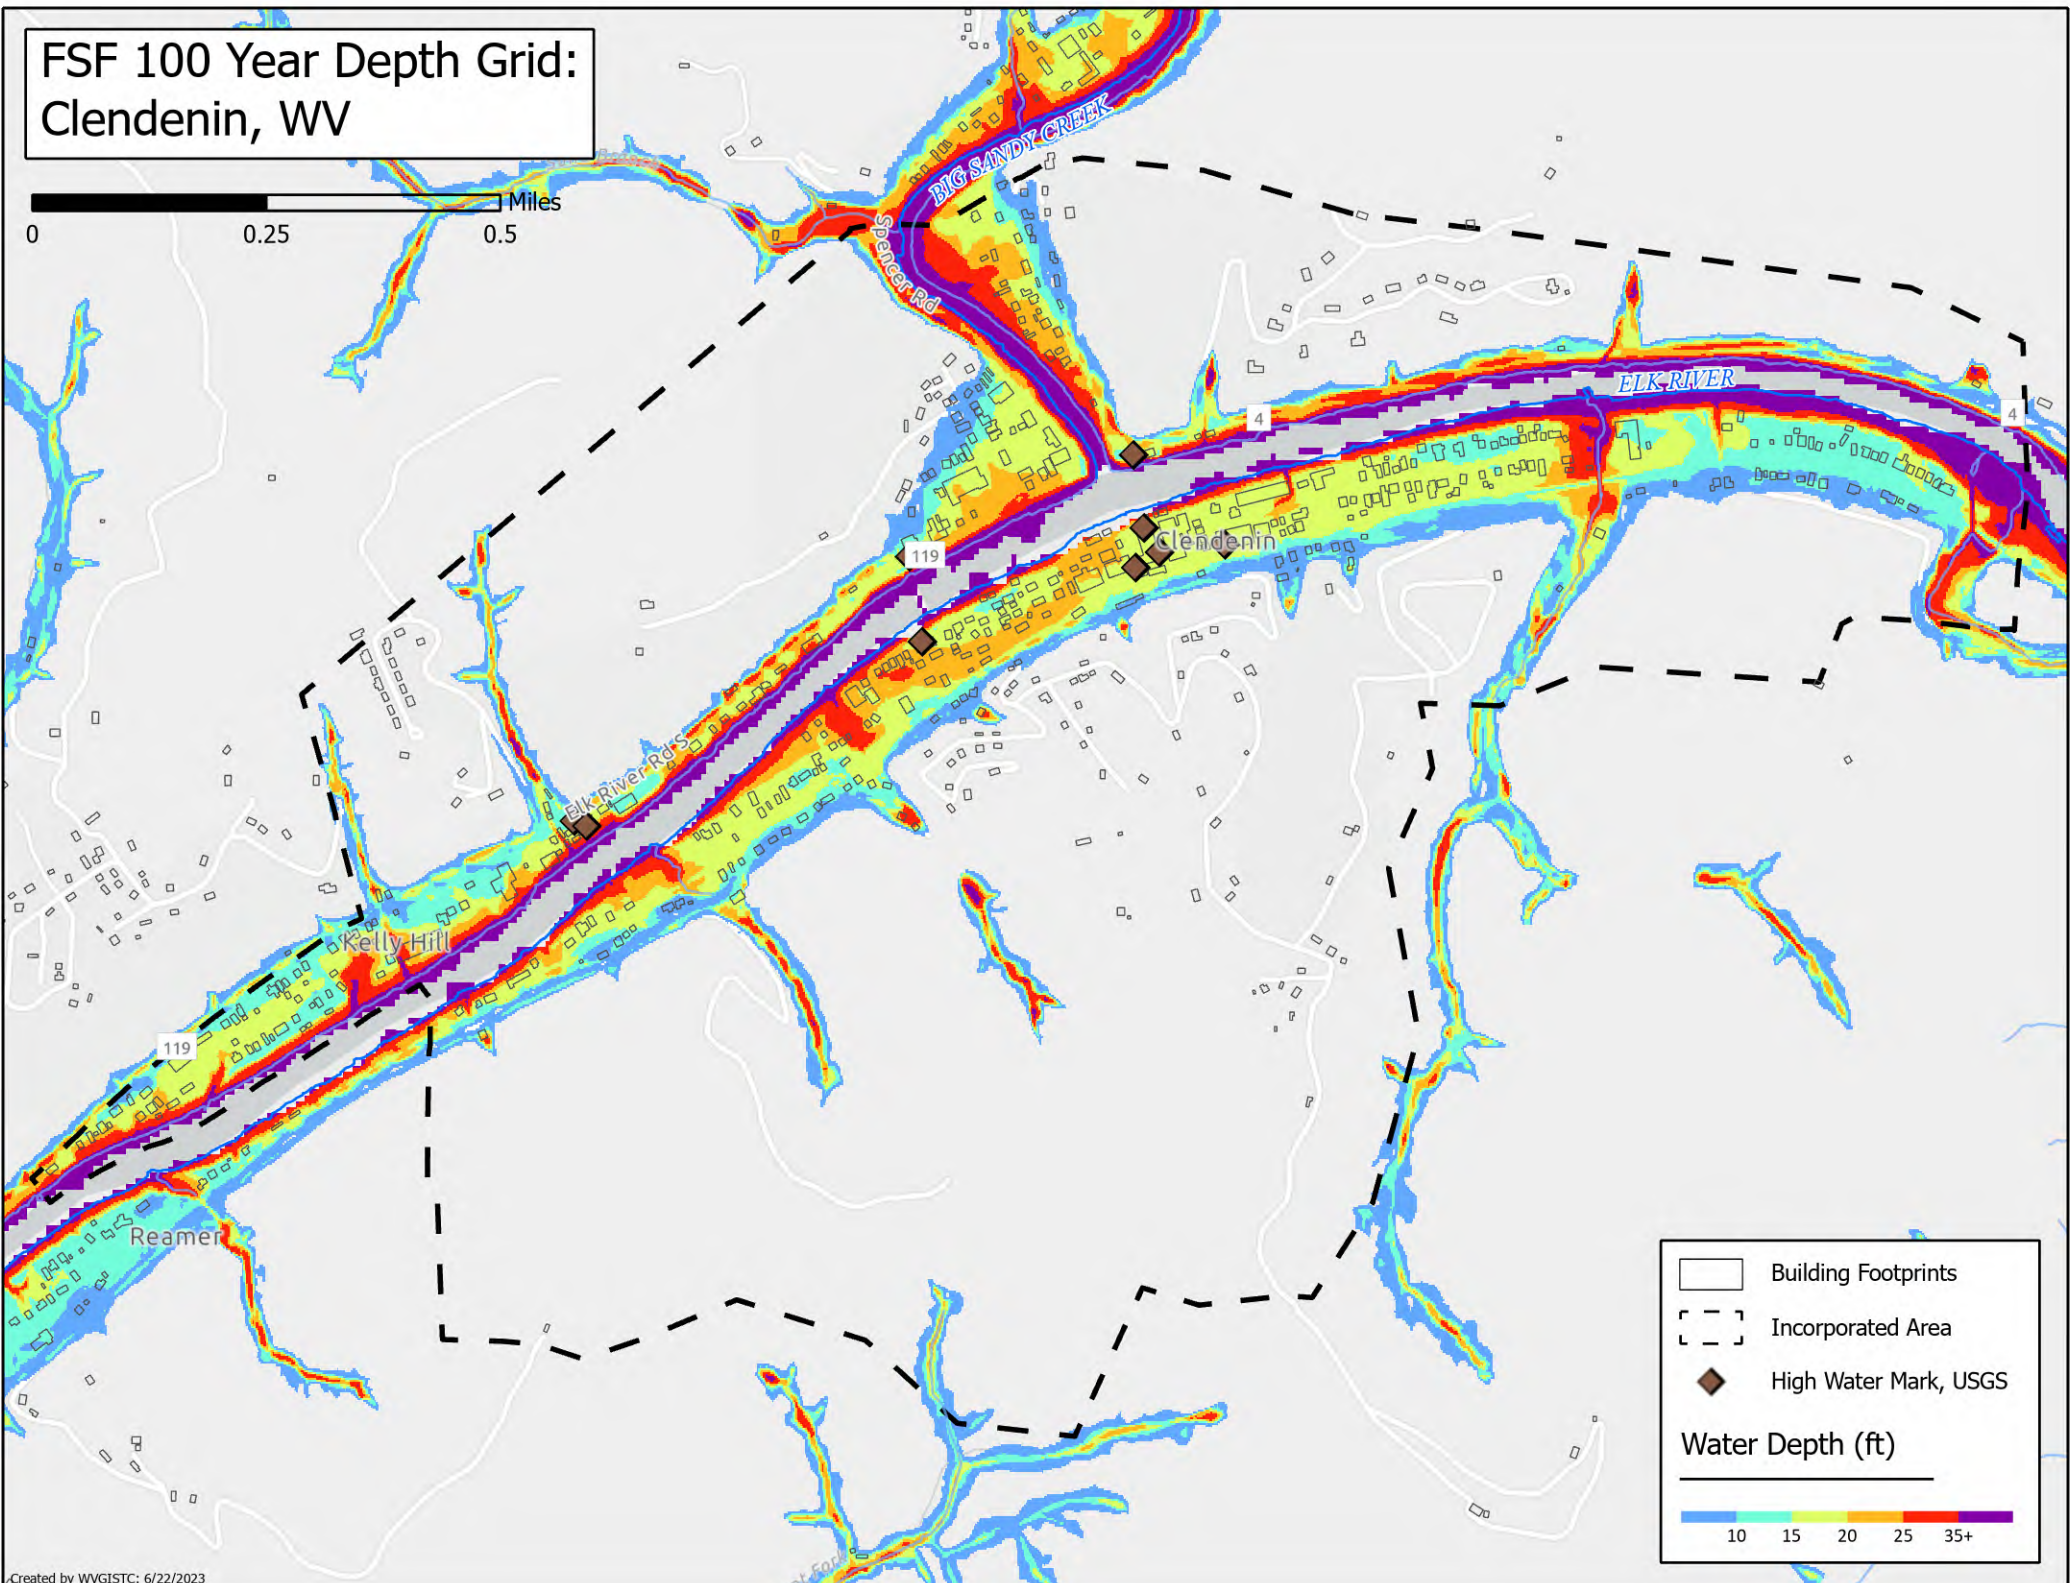

FEMA 100 Year Depth Grid: Clendenin, WV

-  Building Footprints
-  Incorporated Area
-  High Water Mark, USGS

Water Depth (ft)

4 7 10 14 28+

FEMA 500 Year Depth Grid: Clendenin, WV

- Building Footprints
- Incorporated Area
- High Water Mark, USGS

Water Depth (ft)

5 10 15 20 40+

FSF 100 Year Depth Grid: Clendenin, WV

0 0.25 0.5 Miles

- Building Footprints
- Incorporated Area
- High Water Mark, USGS

Water Depth (ft)

10 15 20 25 35+