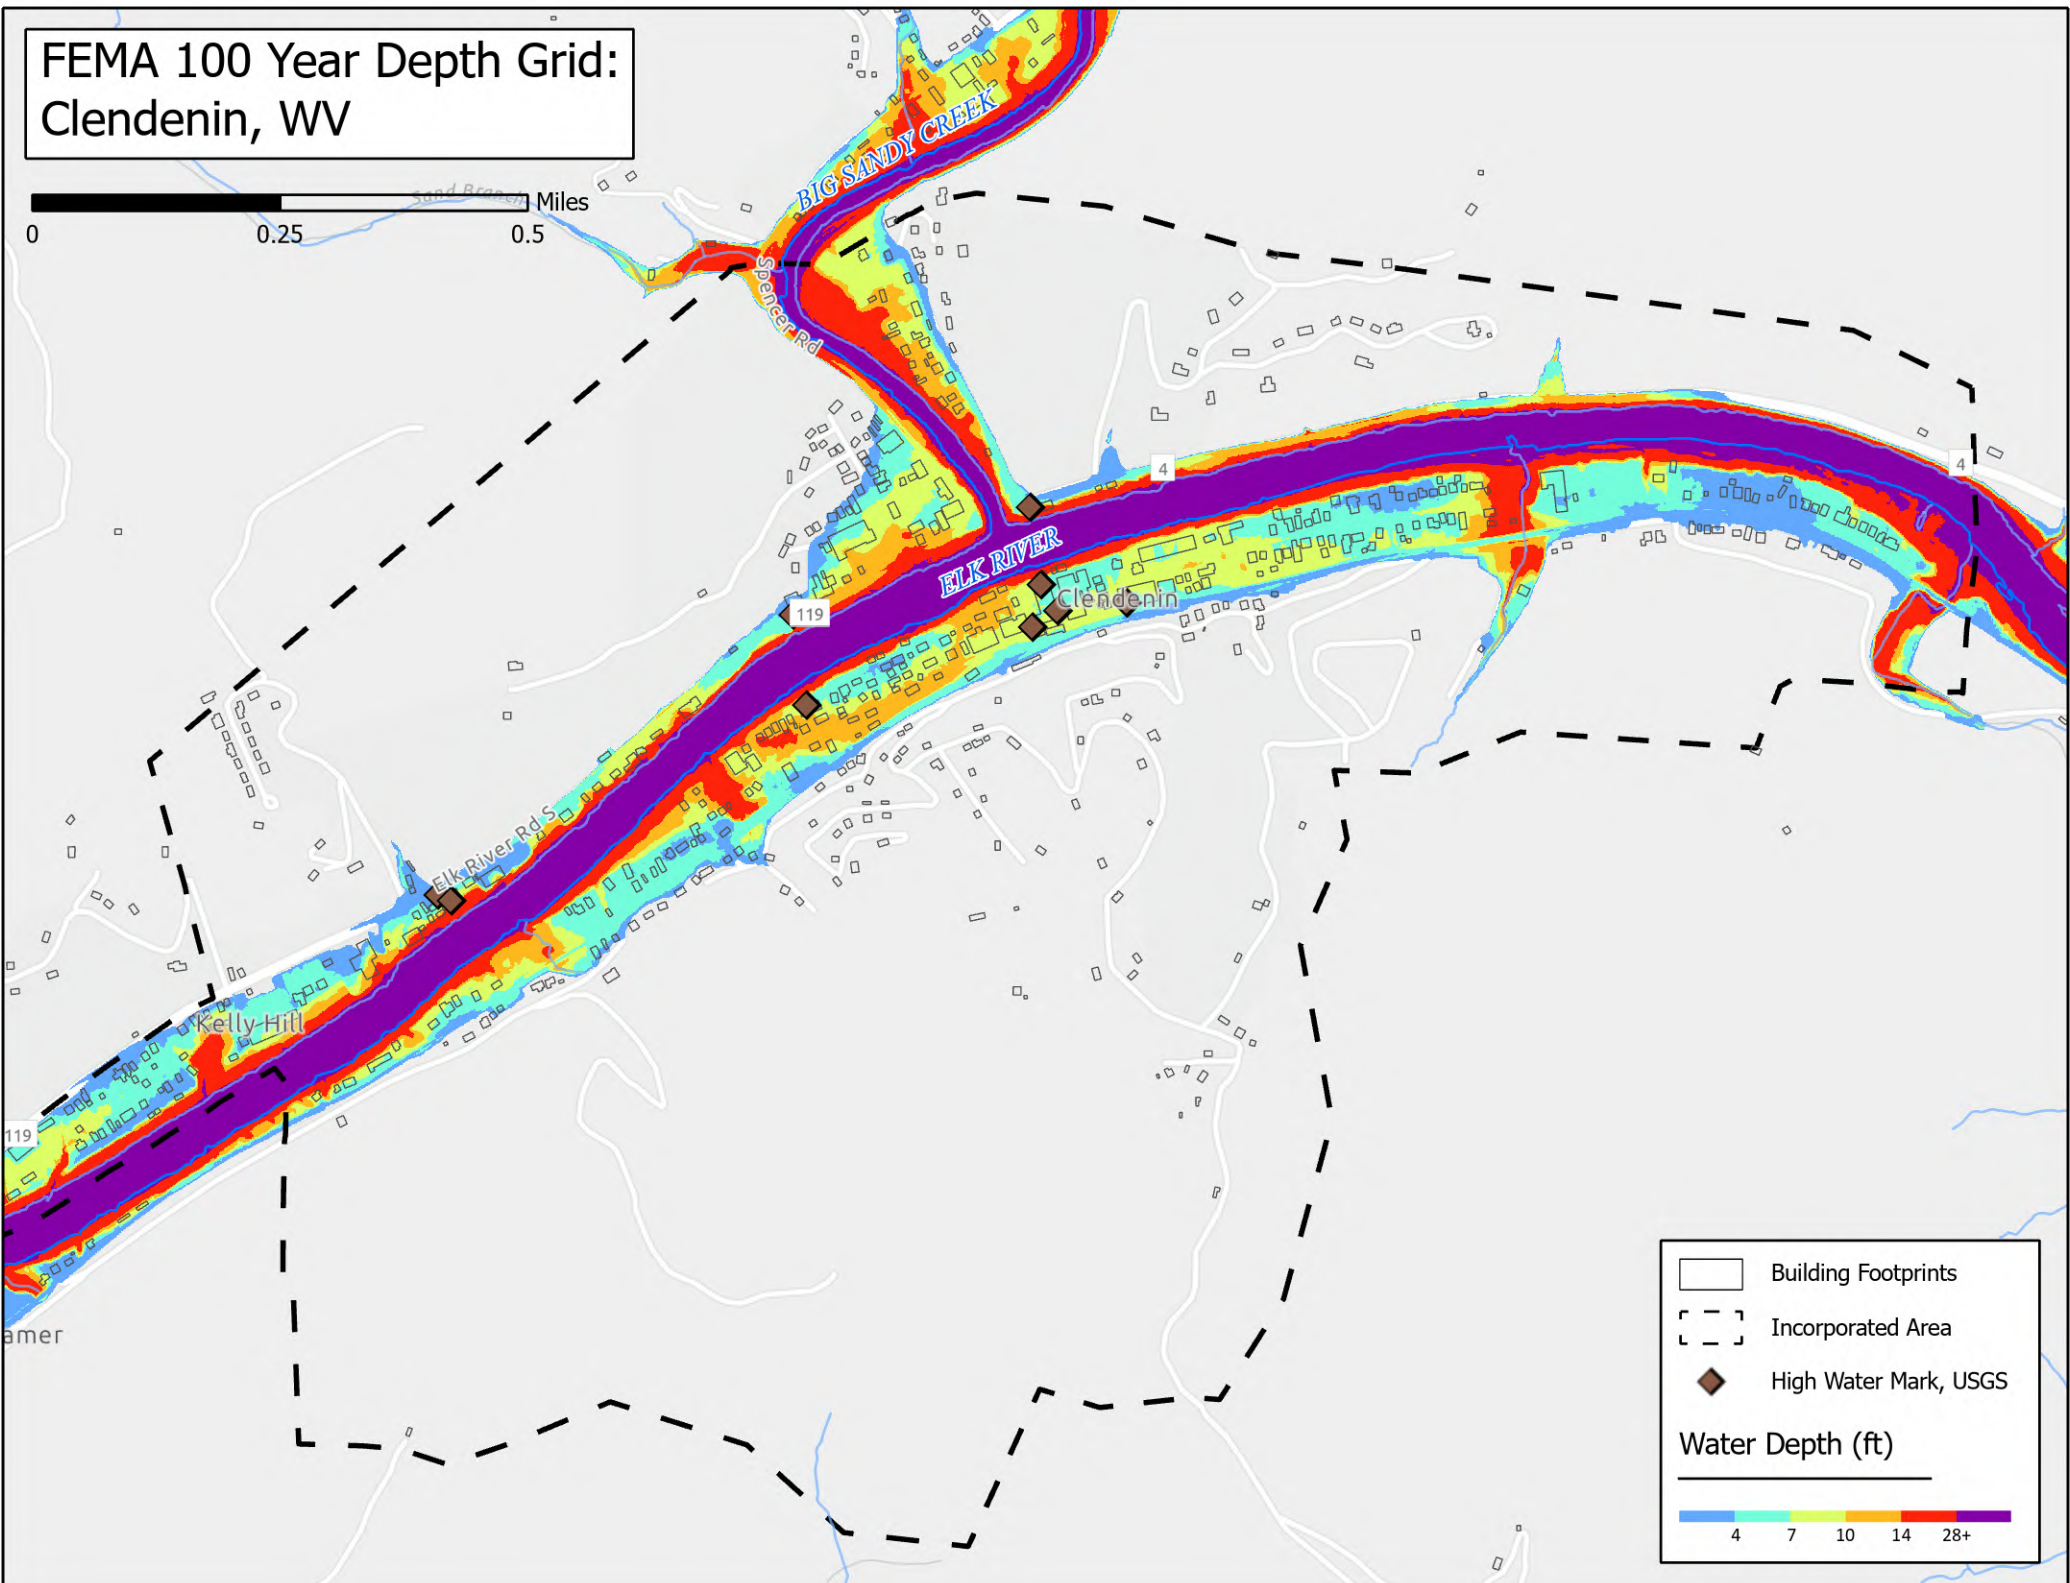

FEMA 100 Year Depth Grid: Clendenin, WV

-  Building Footprints
-  Incorporated Area
-  High Water Mark, USGS

Water Depth (ft)

4 7 10 14 28+

FEMA 500 Year Depth Grid: Clendenin, WV

- Building Footprints
- Incorporated Area
- High Water Mark, USGS

Water Depth (ft)

5 10 15 20 40+

FSF 100 Year Depth Grid: Clendenin, WV

0 0.25 0.5 Miles

- Building Footprints
- Incorporated Area
- High Water Mark, USGS

Water Depth (ft)

10 15 20 25 35+