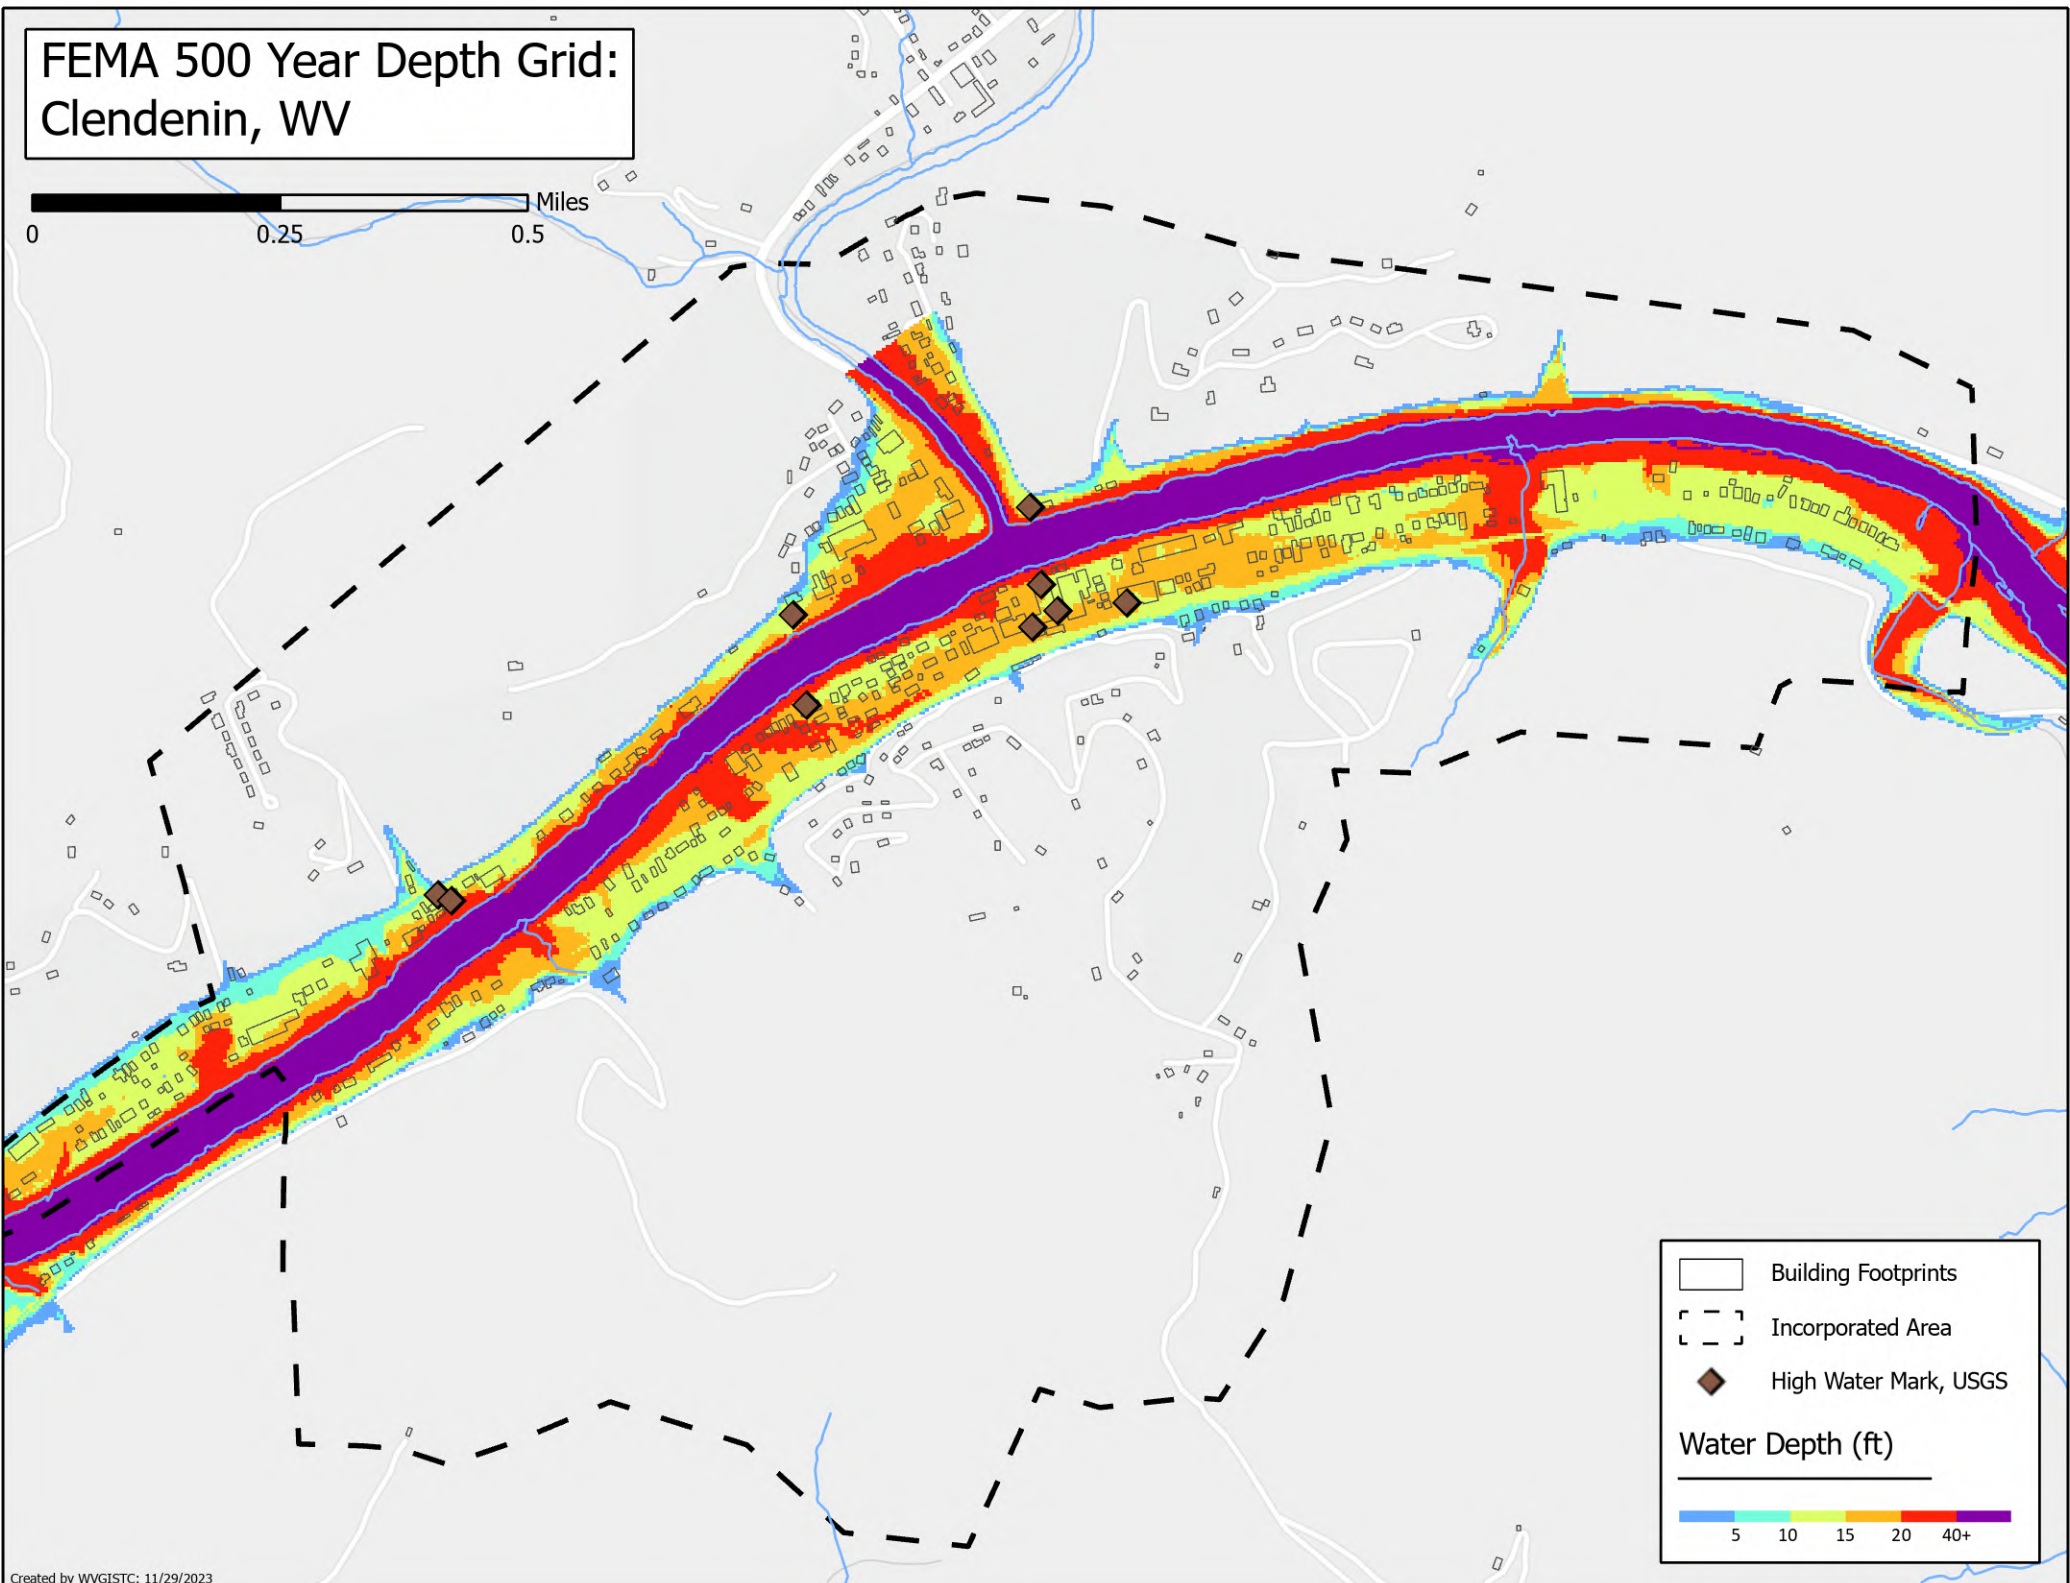

FEMA 100 Year Depth Grid: Clendenin, WV

-  Building Footprints
-  Incorporated Area
-  High Water Mark, USGS

Water Depth (ft)

4 7 10 14 28+

FEMA 500 Year Depth Grid: Clendenin, WV

- Building Footprints
- Incorporated Area
- High Water Mark, USGS

Water Depth (ft)

5 10 15 20 40+

FSF 100 Year Depth Grid: Clendenin, WV

0 0.25 0.5 Miles

- Building Footprints
- Incorporated Area
- High Water Mark, USGS

Water Depth (ft)

10 15 20 25 35+