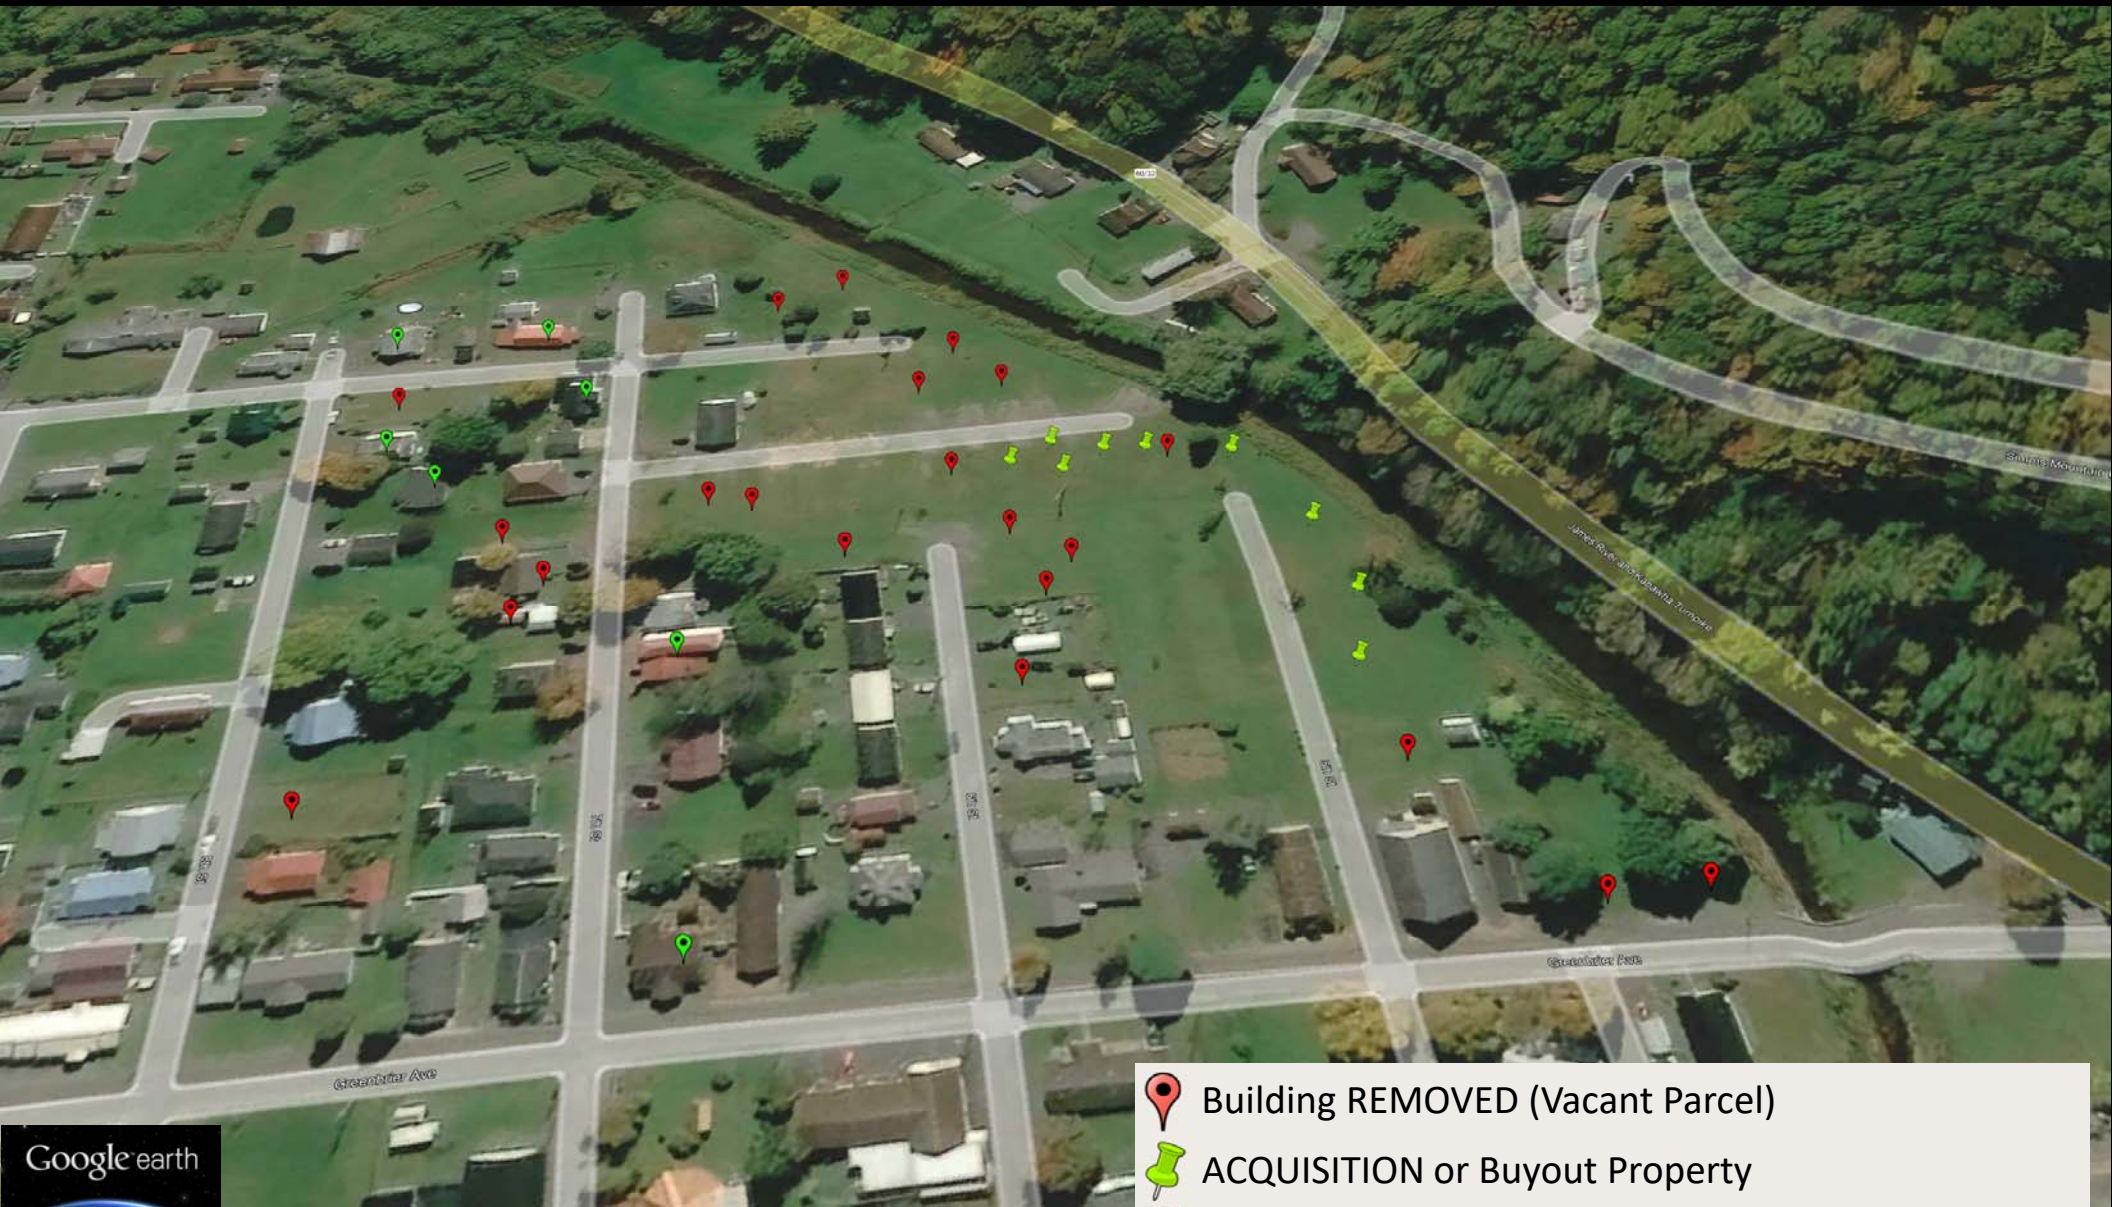

**A Bird's view over:
Neighborhood area near Greenbrier
Ave and 7th Street, Rainelle**

Pre-Disaster Aerial View

Imagery of September 2013

Image courtesy of Google Earth Pro

Deed-Restricted Buyout Parcels

Imagery of September 2013

ACQUISITION or Buyout Property

Image courtesy of Google Earth Pro

Mitigated Structures by Elevating to Design Flood Elevation (DFE)

Imagery of September 2013

Mitigation RECONSTRUCTION

Google earth

Image courtesy of Google Earth Pro

Imagery of October 2020

-  Building REMOVED (Vacant Parcel)
-  ACQUISITION or Buyout Property
-  Mitigation RECONSTRUCTION