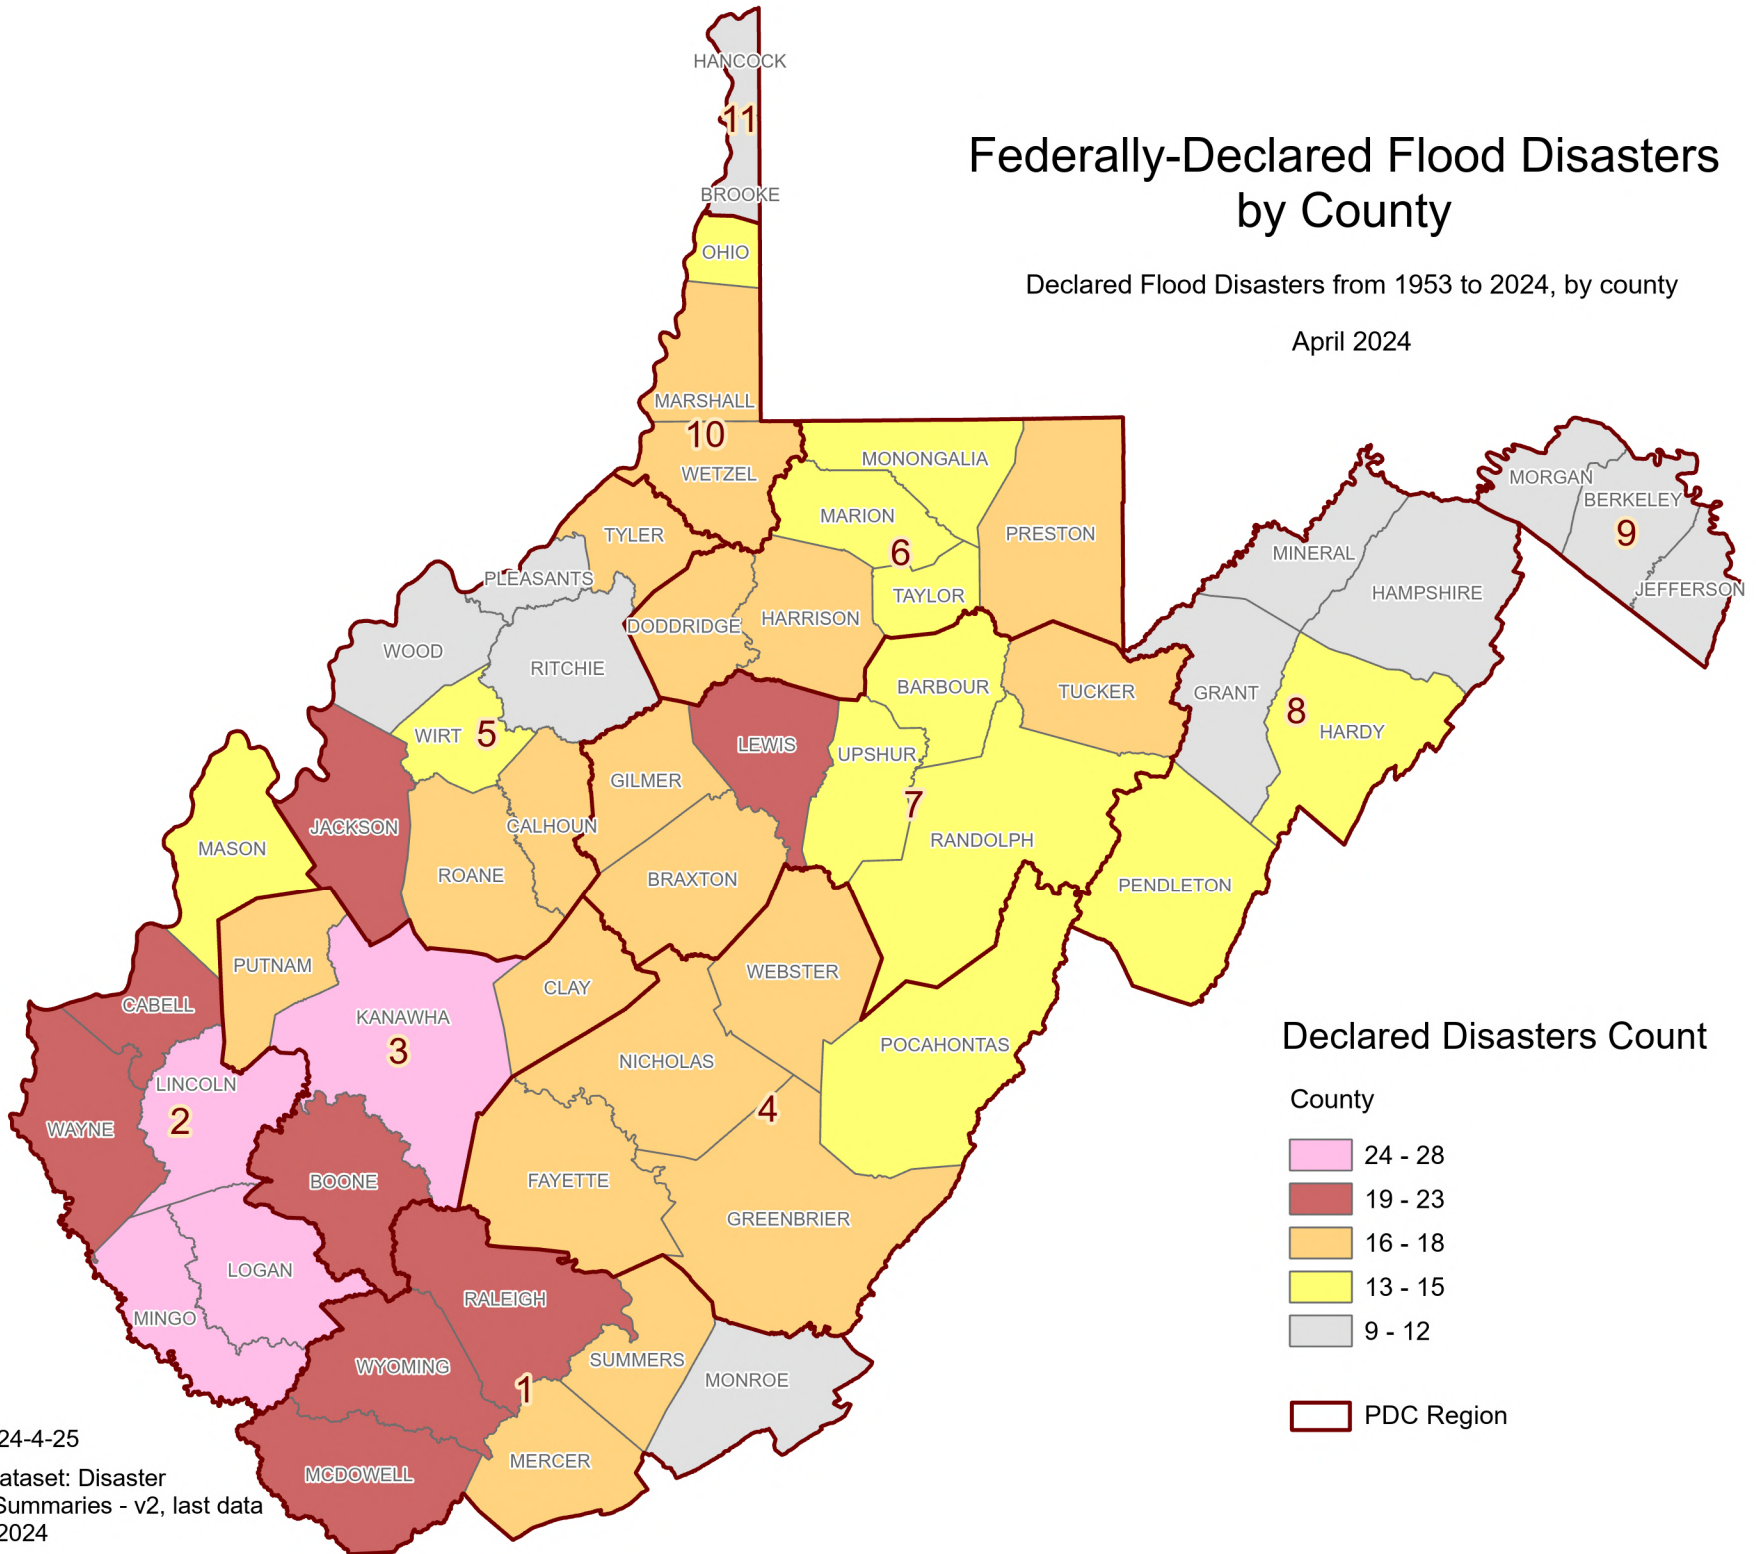

# Federally-Declared Flood Disasters by County

Declared Flood Disasters from 1953 to 2024, by county

April 2024

## Declared Disasters Count

County

PDC Region

WVGISTC 2024-4-25

OpenFEMA Dataset: Disaster  
Declarations Summaries - v2, last data  
refresh: 4-24-2024