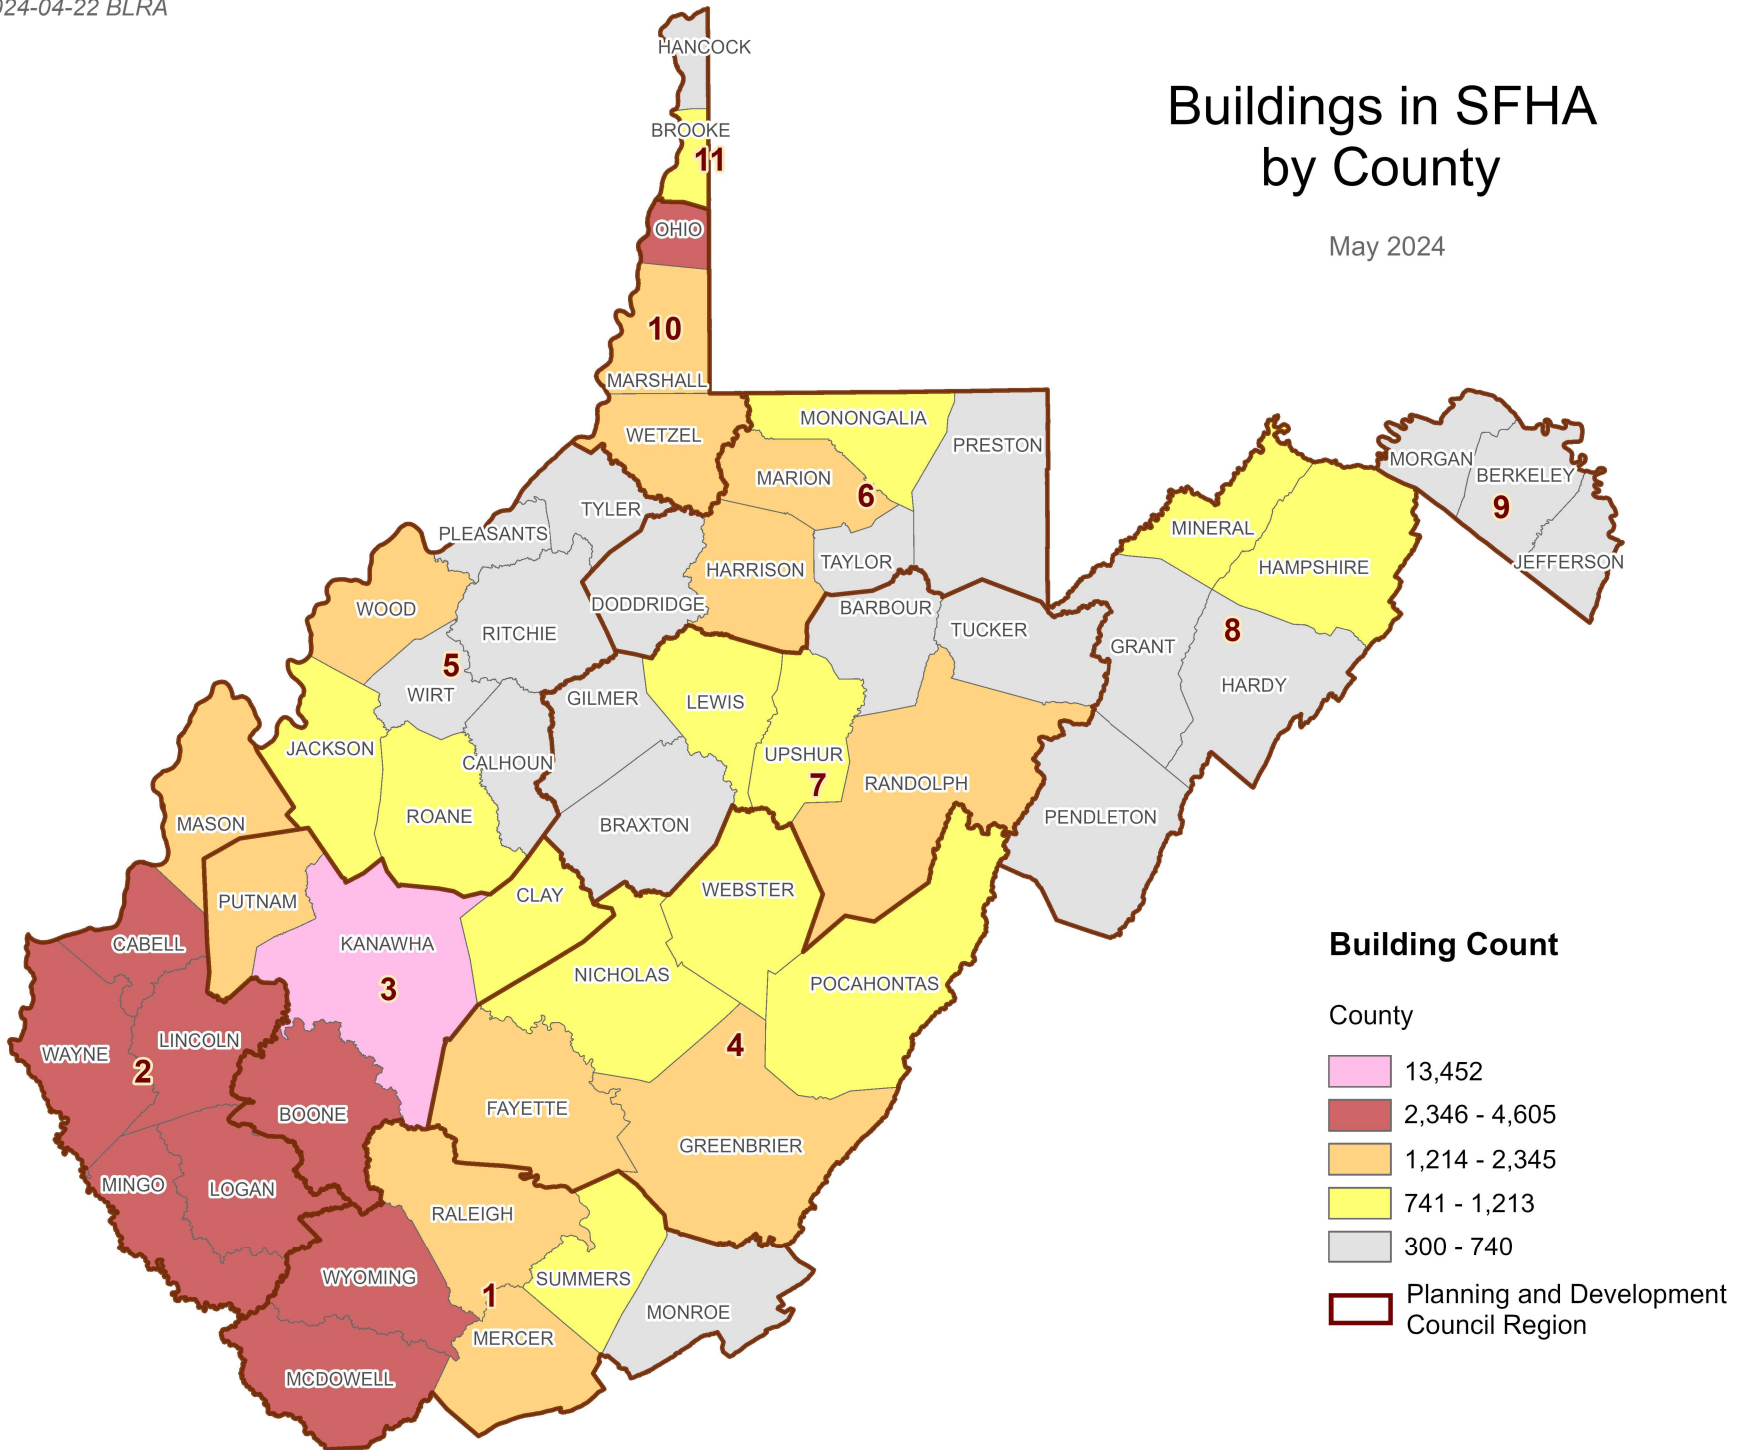

Buildings in SFHA by County

May 2024

Building Count

County

- 13,452
- 2,346 - 4,605
- 1,214 - 2,345
- 741 - 1,213
- 300 - 740

Planning and Development Council Region