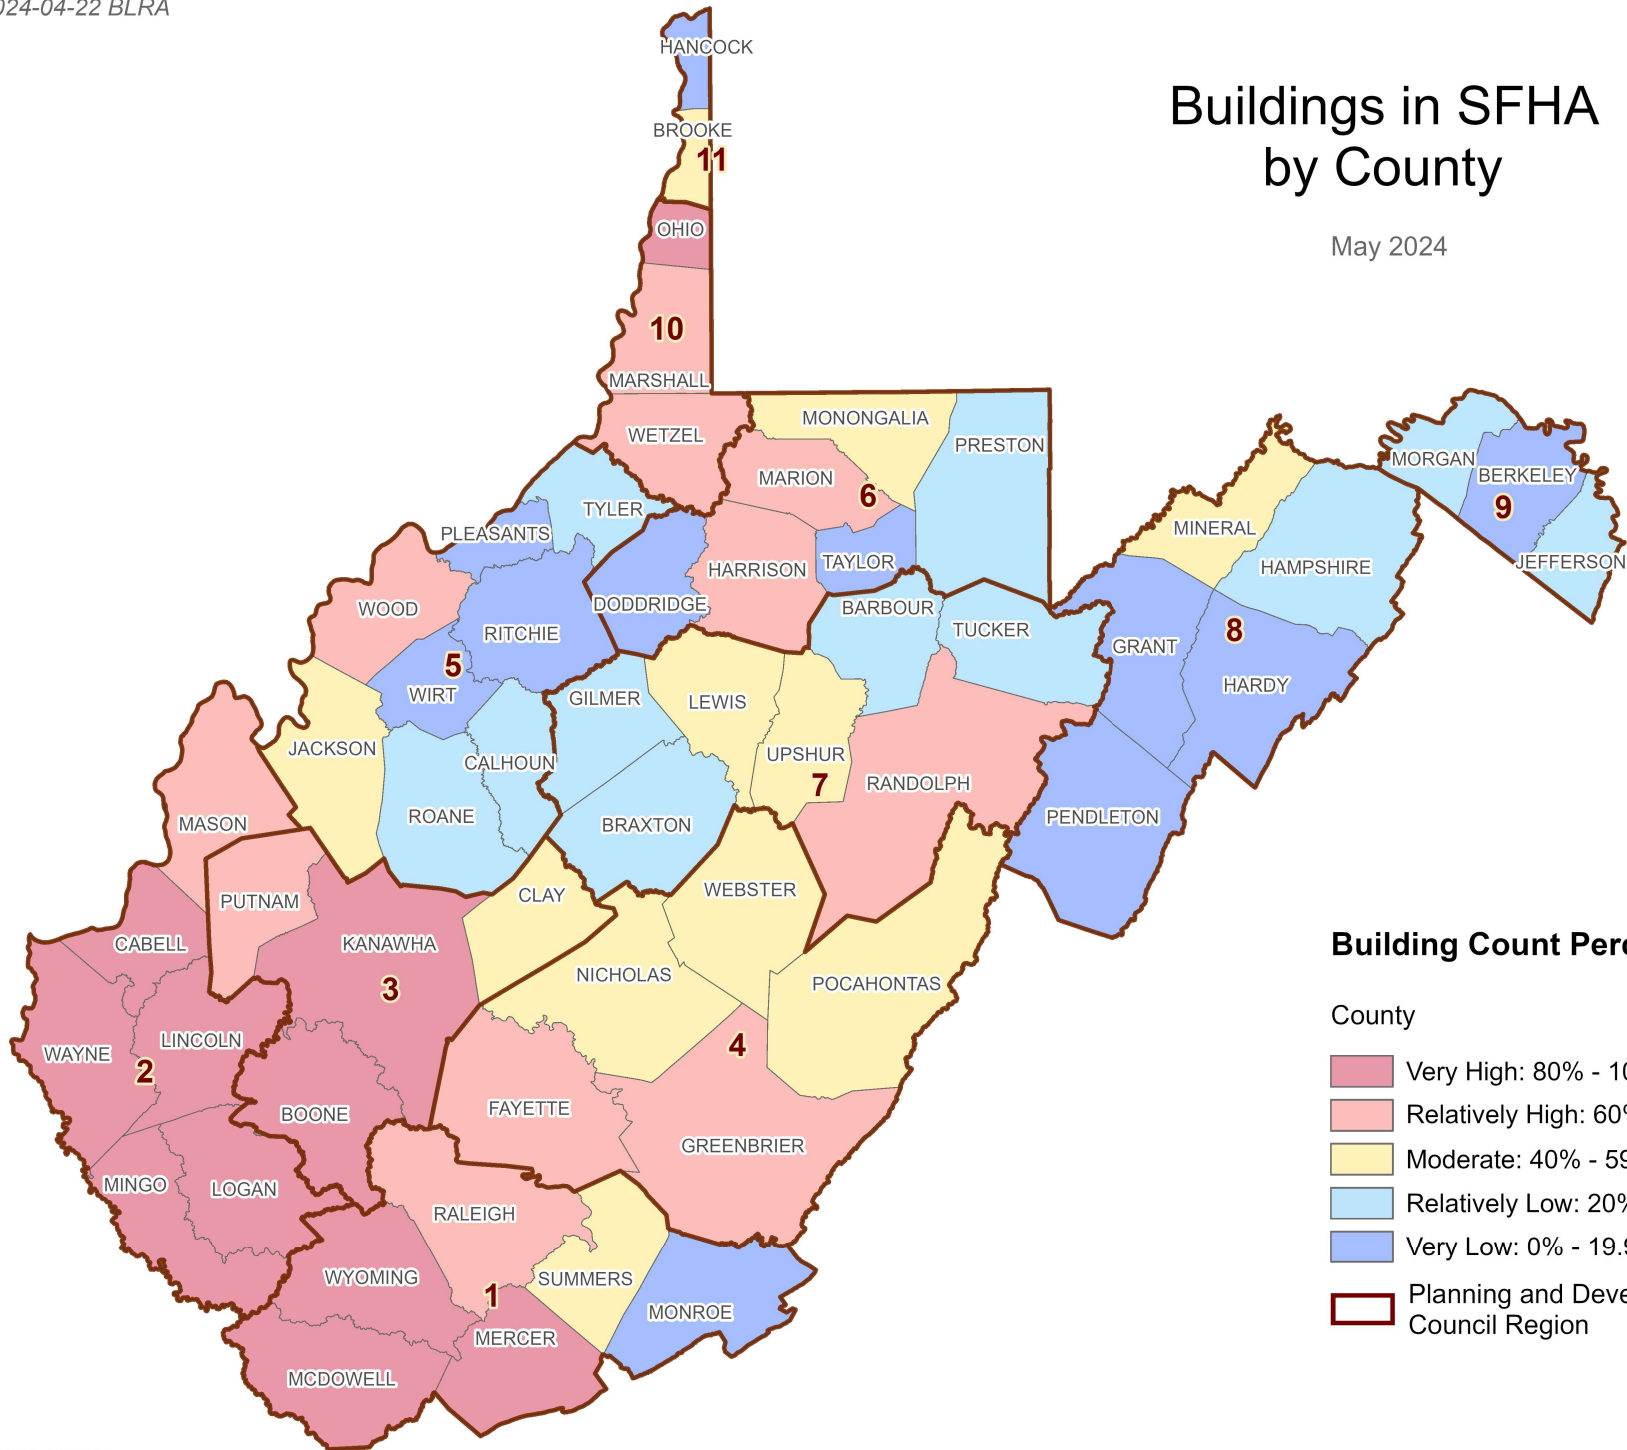

Buildings in SFHA by County

May 2024

Building Count Percent Rank

County

- Very High: 80% - 100%
- Relatively High: 60% - 79.9%
- Moderate: 40% - 59.9%
- Relatively Low: 20% - 39.9%
- Very Low: 0% - 19.9%
- Planning and Development Council Region