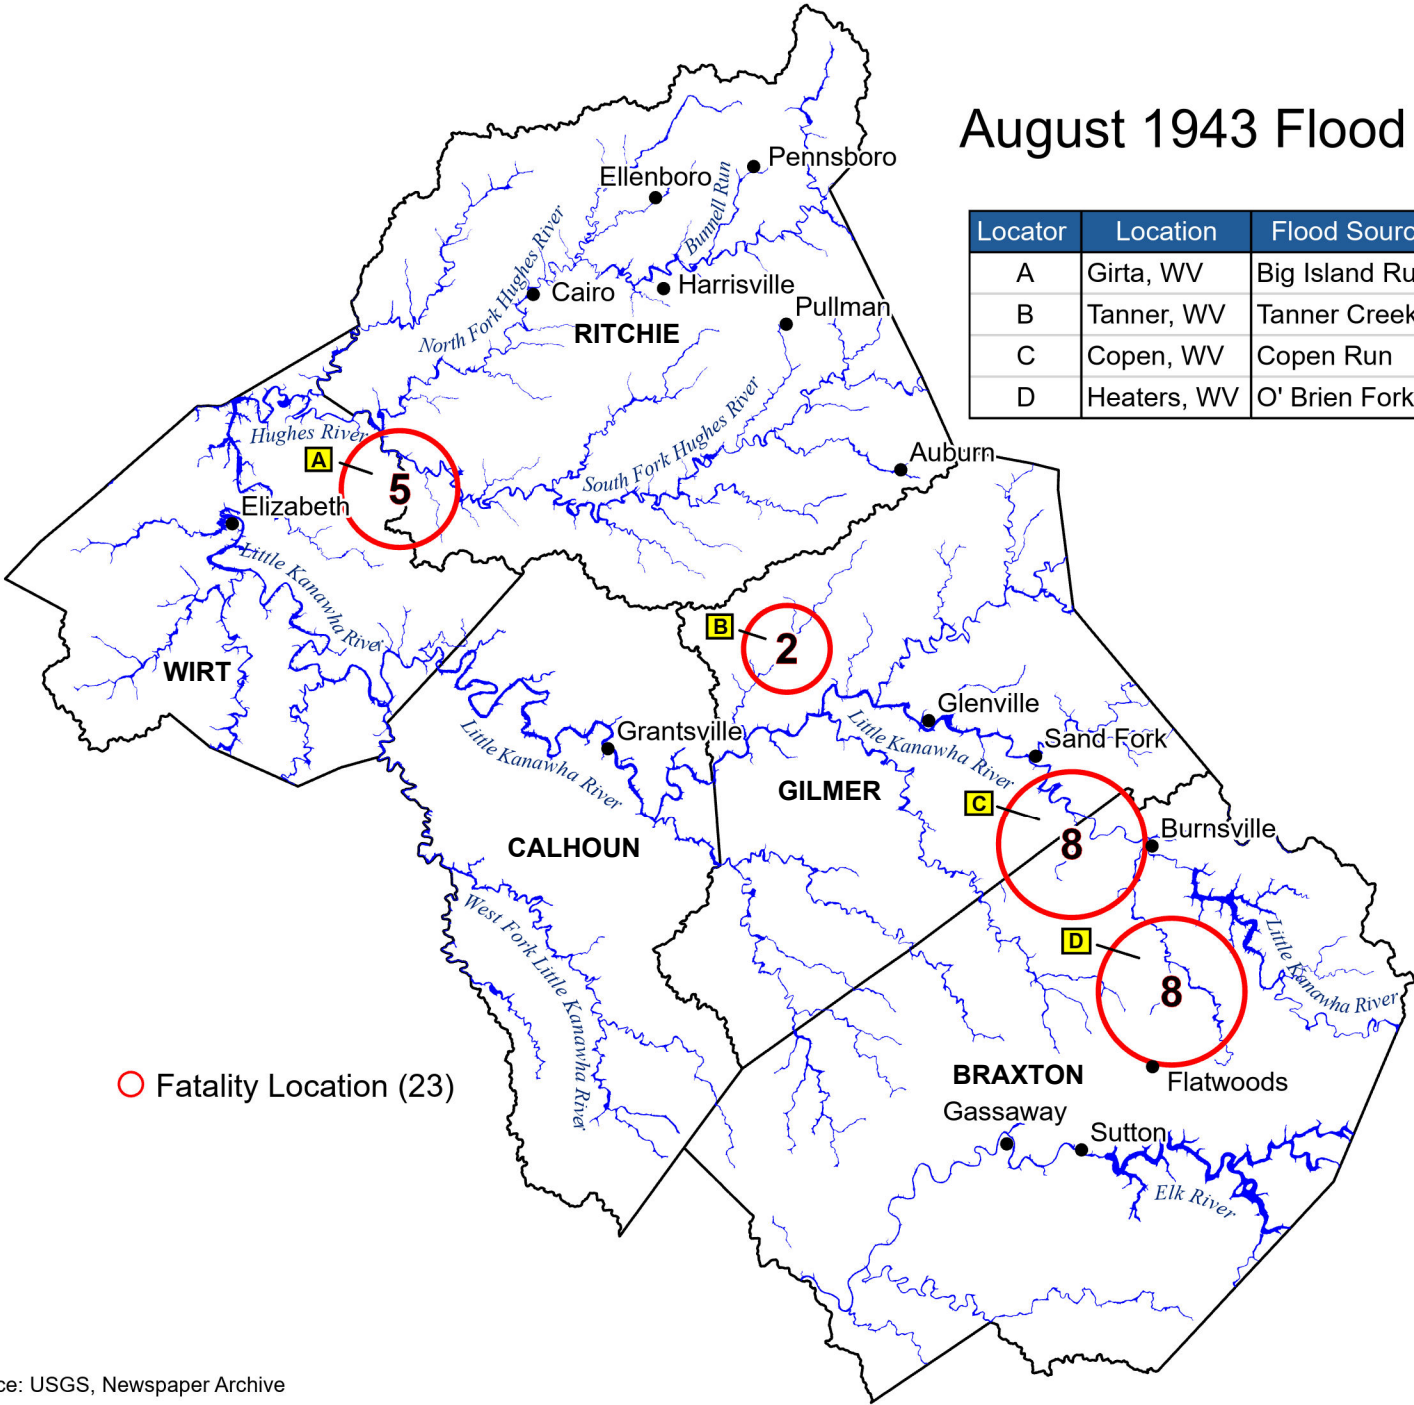

# August 1943 Flood Fatalities

Locator	Location	Flood Source	Death Count
A	Girta, WV	Big Island Run	5
B	Tanner, WV	Tanner Creek	2
C	Copen, WV	Copen Run	8
D	Heaters, WV	O' Brien Fork	8

○ Fatality Location (23)