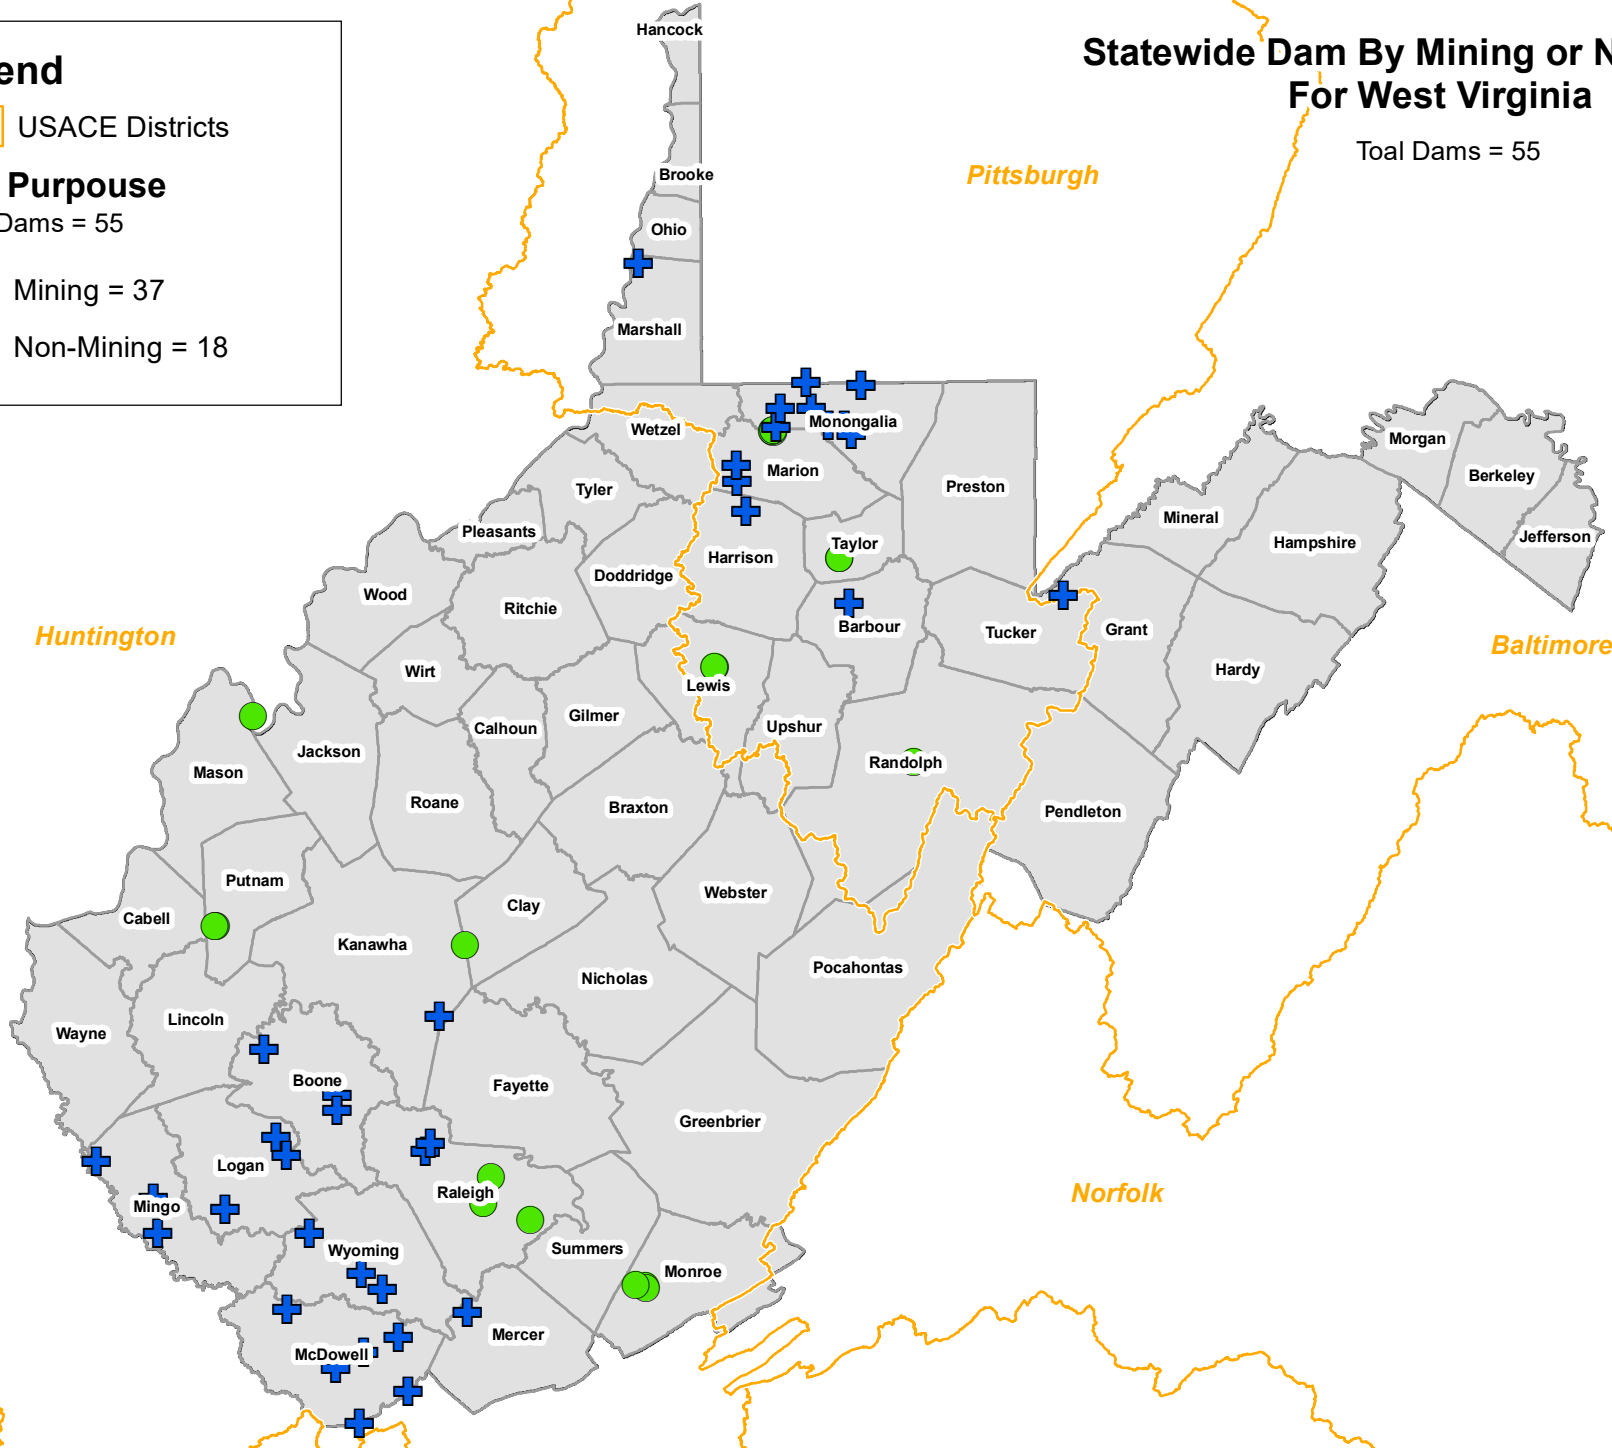

Statewide Dam By Mining or Non-Mining For West Virginia

Total Dams = 55

Legend

 USACE Districts

Dam Purpose

Total Dams = 55

 Mining = 37

 Non-Mining = 18

Source: 2019 Updated WVDEP from Anita, Dam safety secretary. WVGISTC (11/6/2019)