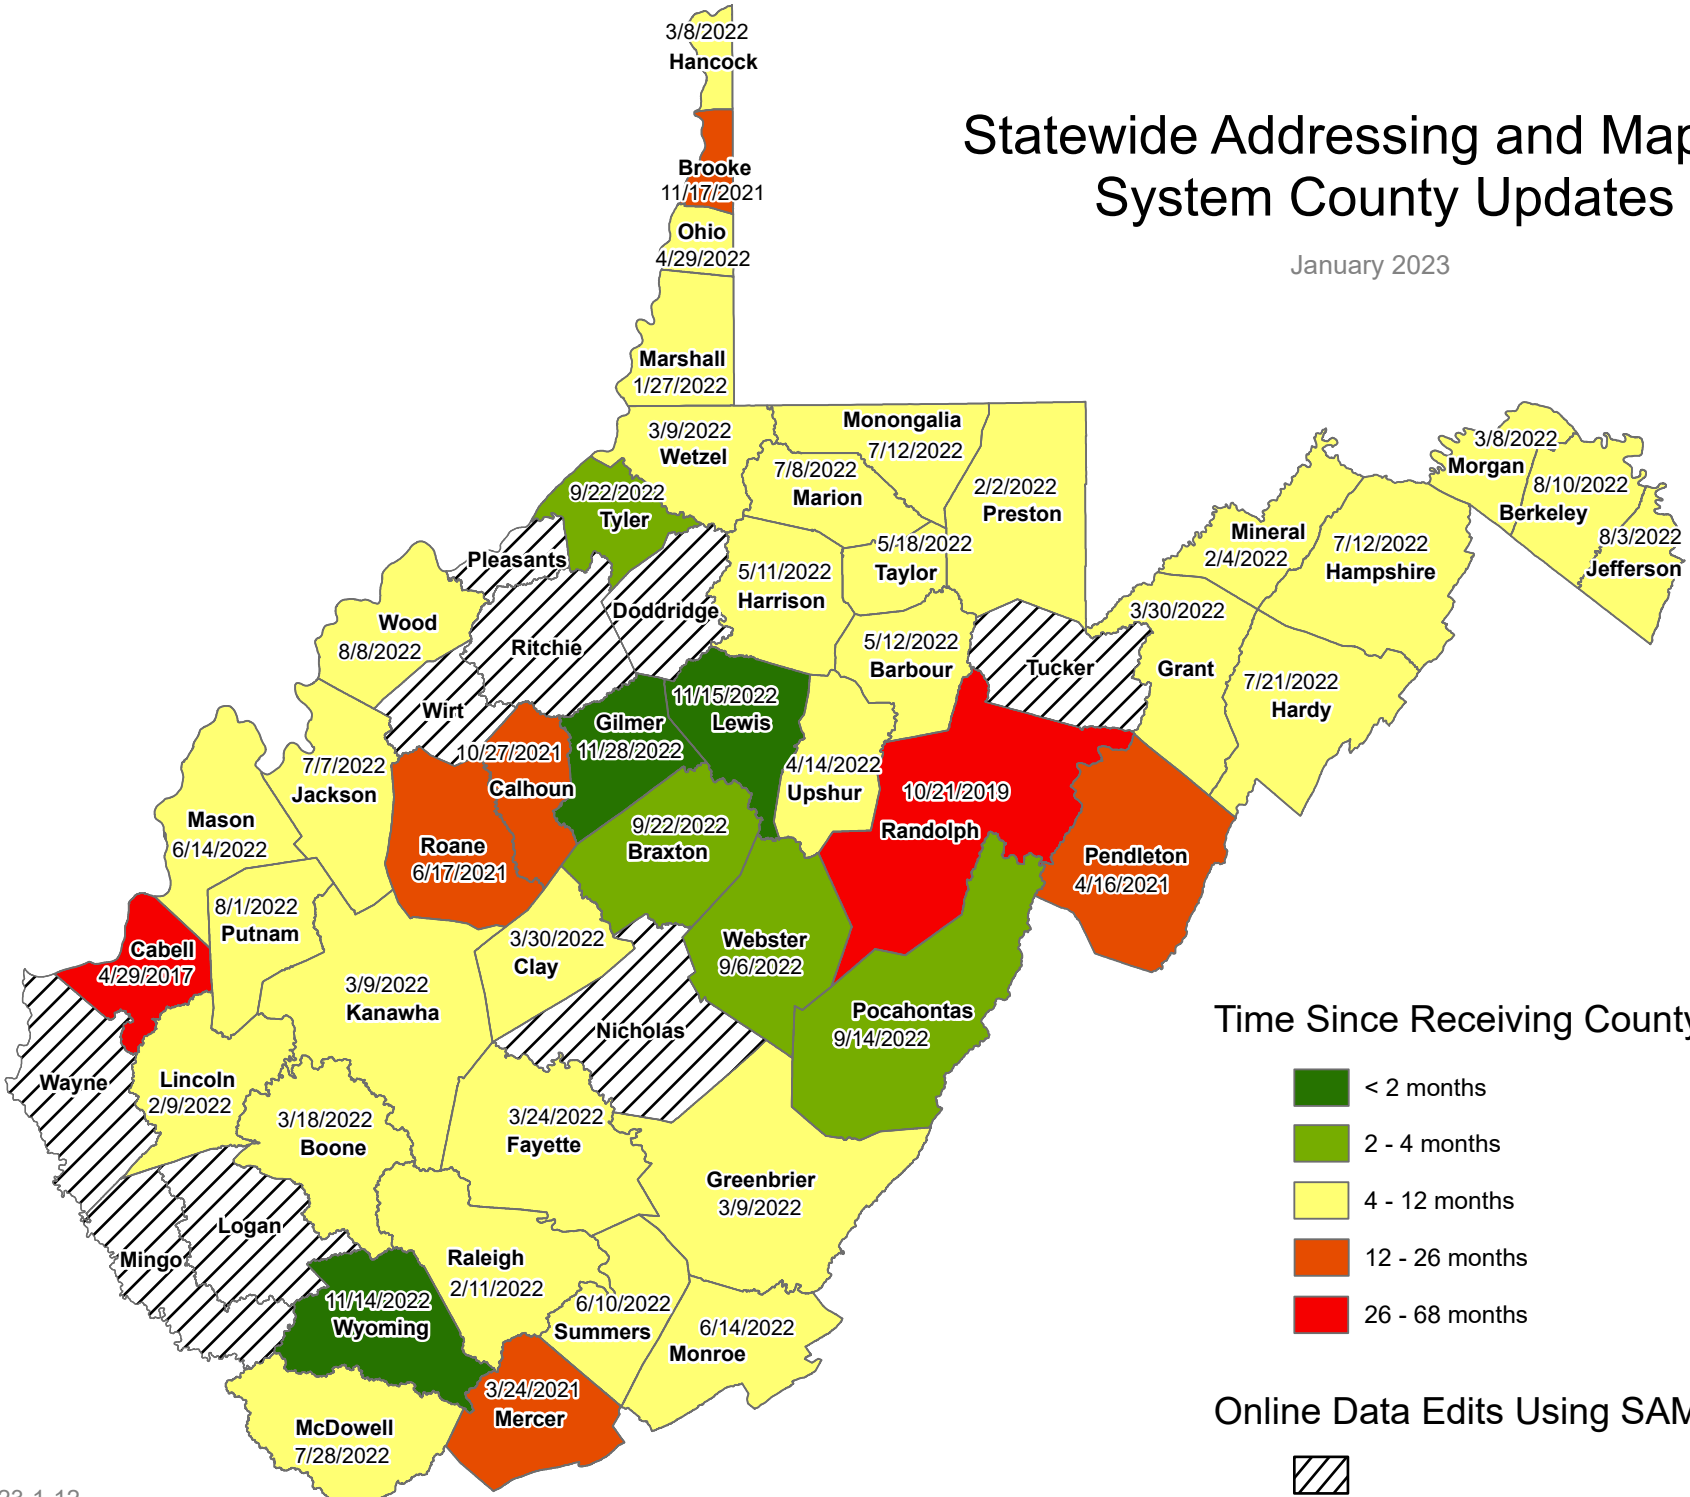

Statewide Addressing and Mapping System County Updates

January 2023

Time Since Receiving County Data

- < 2 months
- 2 - 4 months
- 4 - 12 months
- 12 - 26 months
- 26 - 68 months

Online Data Edits Using SAMS